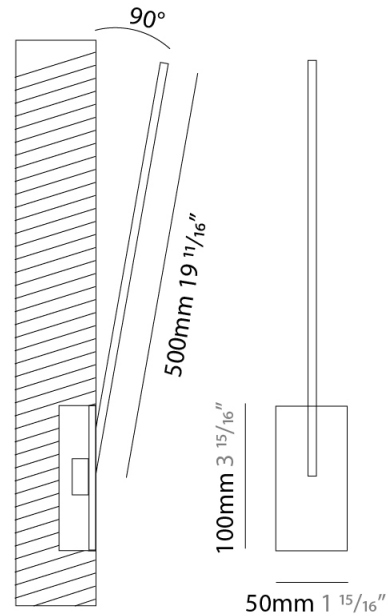

GENERAL

Series: Spillo
 Subseries: Spillo 1 Rod
 Brand: Icone
 Division: Design
 Mounting Type: Recessed
 Mounting Location: Wall
 Subcategory: Ambient

PHYSICAL

Shape: Rectangle
 Width (mm): 50
 Width (in): 1 15/16
 Height (mm): 500
 Height (in): 19 11/16
 Light Distribution: Adjustable
 Fixture Finish: WHI / BLK / CHR / BGD
 Fixture Material: Brass

LED

Color Temperature (°K): 2700 / 3000
 Nominal Lumen (lm): 550
 CRI: >90 CRI
 Lamp Life (hrs): 50000

OPTICAL

Adjustability: Tilt 120°

RATINGS AND CERTIFICATIONS

Certified By: Certified for North American Standards
 IP rating: IP20