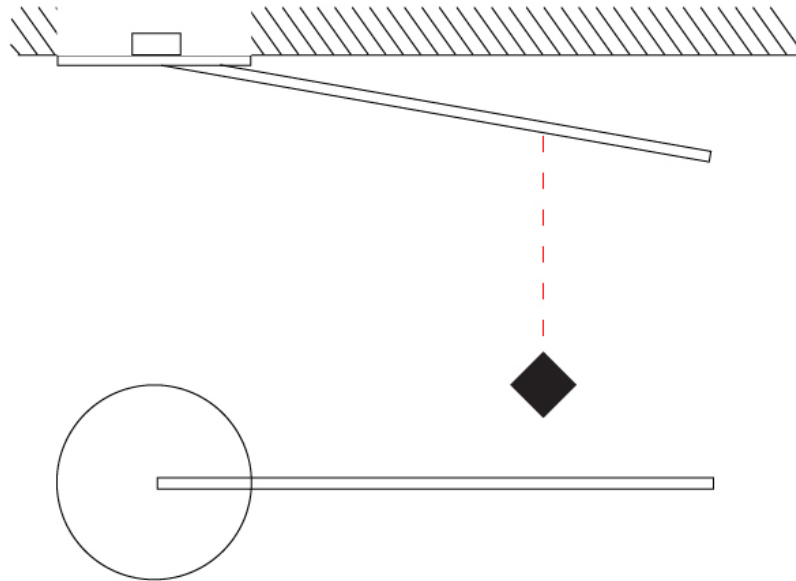

SPILO 1 ROD RECESSED

D46023-

PROJECT

TYPE

SPECIFIER

QUANTITY

DATE

D