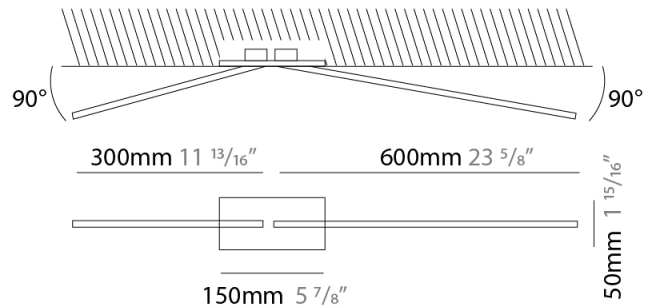

GENERAL

Series: Spillo
 Subseries: Spillo 1 Rod
 Brand: Icone
 Division: Design
 Mounting Type: Surface
 Mounting Location: Wall
 Subcategory: Ambient

PHYSICAL

Shape: Rectangle
 Width (mm): 32
 Width (in): 1 ¼
 Height (mm): 600
 Height (in): 23 ⅝
 Extension (mm): 560
 Extension (in): 22 ⅛
 Light Distribution: Direct / Indirect
 Fixture Finish: WHI / WHC / BLK / BGD
 Fixture Material: Brass

GENERAL

Series: Spillo
 Subseries: Spillo 2 Rod
 Brand: Icone
 Division: Design
 Mounting Type: Recessed
 Mounting Location: Ceiling
 Subcategory: Ambient

PHYSICAL

Shape: Rectangle
 Length (mm): 50
 Length (in): 1 ¹⁵/₁₆
 Width (mm): 900
 Width (in): 35 ⁷/₁₆
 Height (mm): 600
 Height (in): 23 ⁵/₈
 Light Distribution: Adjustable
 Fixture Finish: WHI / BLK / CHR / BGD
 Fixture Material: Brass

LED

Color Temperature (°K): 2700 / 3000
 Nominal Lumen (lm): 990
 CRI: >90 CRI
 Lamp Life (hrs): 50000

OPTICAL

Adjustability: Tilt 90°

RATINGS AND CERTIFICATIONS

Certified By: Certified for North American Standards
 IP rating: IP20