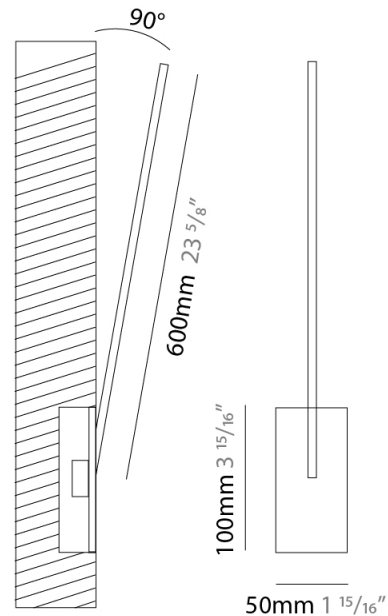

PROJECT	_____
TYPE	_____
SPECIFIER	_____
QUANTITY	_____
DATE	_____

SPILLO 1 ROD RECESSED

D46016- _____ - _____
base number   Color   Finish
                                         Temperature   Options

1. To build a product code in our configurator select the specify button on the base model # product page
2. To build a manual product code on this datasheet choose from the options listed below in blue font and add the suffix to the base model #

GENERAL

Series: Spillo
Subseries: Spillo 1 Rod
Brand: Icone
Division: Design
Mounting Type: Recessed
Mounting Location: Wall
Subcategory: Ambient

PHYSICAL

Shape: Rectangle
Width (mm): 50
Width (in): 1 15/16
Height (mm): 600
Height (in): 23 5/8
Light Distribution: Adjustable
Fixture Finish: WHI / BLK / CHR / BGD
Fixture Material: Brass

ELECTRICAL

Lamp Type: LED
Total Output Wattage (W): 7.92
Dimming: 0-10V Dimming
Driver Included: No
Driver Location: Remote
Driver Type: Constant Voltage - 120Vac
Driver Class: Class 2
Input Voltage (V): 120
Output Voltage (V): 12
Upon Request: (Not included, see components) 0-10Vdc dimming / 277Vac

LED

Color Temperature (°K): 2700 / 3000
Nominal Lumen (lm): 660
CRI: >90 CRI
Lamp Life (hrs): 50000

OPTICAL

Adjustability: Tilt 120°

RATINGS AND CERTIFICATIONS

Certified By: Certified for North American Standards
IP rating: IP20