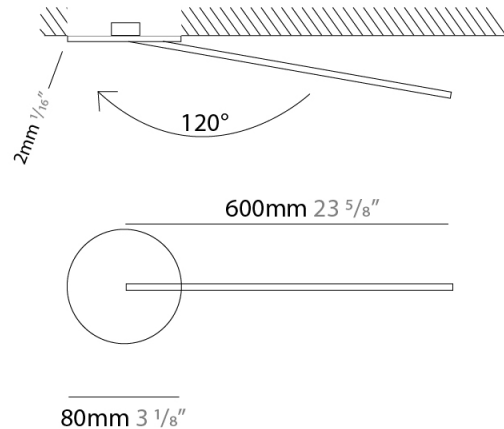

GENERAL

Series: Spillo
 Subseries: Spillo 1 Rod
 Brand: Icone
 Division: Design
 Mounting Type: Surface
 Mounting Location: Wall
 Subcategory: Ambient

PHYSICAL

Shape: Rectangle
 Width (mm): 32
 Width (in): 1 ¼
 Height (mm): 600
 Height (in): 23 ⅝
 Extension (mm): 560
 Extension (in): 22 ⅛
 Light Distribution: Direct / Indirect
 Fixture Finish: WHI / WHC / BLK / BGD
 Fixture Material: Brass

GENERAL

Series: Spillo
 Subseries: Spillo 1 Rod
 Brand: Icone
 Division: Design
 Mounting Type: Recessed
 Mounting Location: Wall
 Subcategory: Ambient

PHYSICAL

Shape: Rectangle
 Width (mm): 50
 Width (in): 1 ¹⁵/₁₆
 Height (mm): 600
 Height (in): 23 ⁵/₈
 Light Distribution: Adjustable
 Fixture Finish: [WHI](#) / [BLK](#) / [CHR](#) / [BGD](#)
 Fixture Material: Brass

LED

Color Temperature (°K): [2700](#) / [3000](#)
 Nominal Lumen (lm): 660
 CRI: >90 CRI
 Lamp Life (hrs): 50000

OPTICAL

Adjustability: Tilt 120°

RATINGS AND CERTIFICATIONS

Certified By: Certified for North American Standards
 IP rating: IP20

GENERAL

Series: Spillo
 Subseries: Spillo 2 Rod
 Brand: Icone
 Division: Design
 Mounting Type: Recessed
 Mounting Location: Ceiling
 Subcategory: Ambient

PHYSICAL

Shape: Rectangle
 Length (mm): 50
 Length (in): 1 ¹⁵/₁₆
 Width (mm): 900
 Width (in): 35 ⁷/₁₆
 Height (mm): 600
 Height (in): 23 ⁵/₈
 Light Distribution: Adjustable
 Fixture Finish: WHI / BLK / CHR / BGD
 Fixture Material: Brass