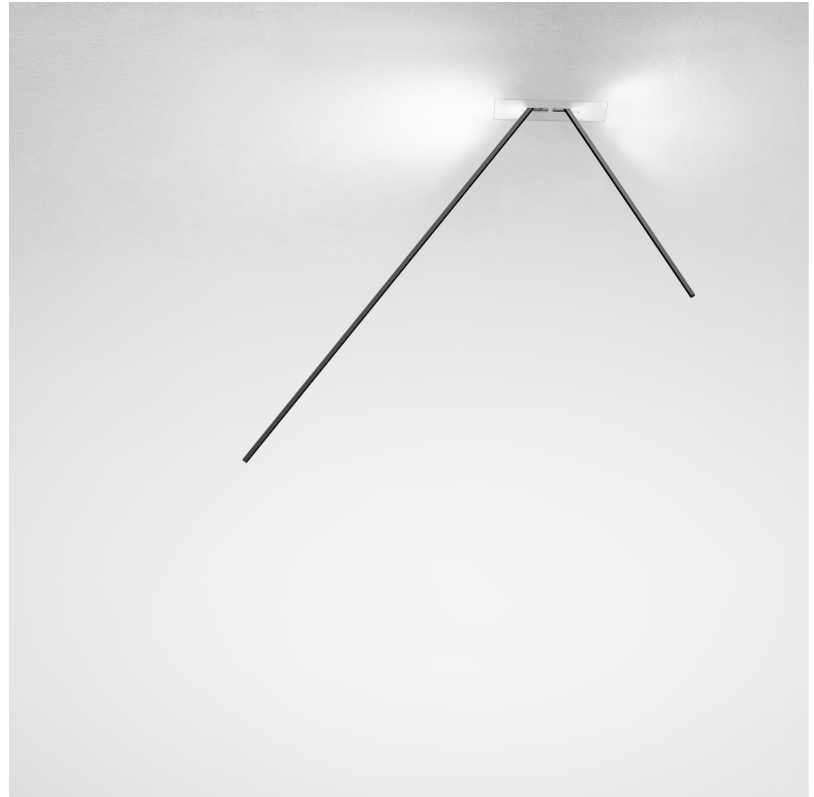

PROJECT	_____
TYPE	_____
SPECIFIER	_____
QUANTITY	_____
DATE	_____

SPILLO 2 ROD RECESSED

D46030- _____ - _____
base number   Color   Finish
                          Temperature   Options

1. To build a product code in our configurator select the specify button on the base model # product page
2. To build a manual product code on this datasheet choose from the options listed below in blue font and add the suffix to the base model #

GENERAL

Series: Spillo
Subseries: Spillo 2 Rod
Brand: Icone
Division: Design
Mounting Type: Recessed
Mounting Location: Ceiling
Subcategory: Ambient

PHYSICAL

Shape: Rectangle
Length (mm): 50
Length (in): 1 ¹⁵/₁₆
Width (mm): 900
Width (in): 35 ⁷/₁₆
Height (mm): 600
Height (in): 23 ⁵/₈
Light Distribution: Adjustable
Fixture Finish: WHI / BLK / CHR / BGD
Fixture Material: Brass

ELECTRICAL

Lamp Type: LED
Total Output Wattage (W): 11.88
Dimming: 0-10V Dimming
Driver Included: No
Driver Location: Remote
Driver Type: Constant Voltage - 120Vac
Driver Class: Class 2
Input Voltage (V): 120
Output Voltage (V): 12
Upon Request: (Not included, see components) 0-10Vdc dimming / 277Vac

LED

Color Temperature (°K): 2700 / 3000
Nominal Lumen (lm): 990
CRI: >90 CRI
Lamp Life (hrs): 50000

OPTICAL

Adjustability: Tilt 90°

RATINGS AND CERTIFICATIONS

Certified By: Certified for North American Standards
IP rating: IP20