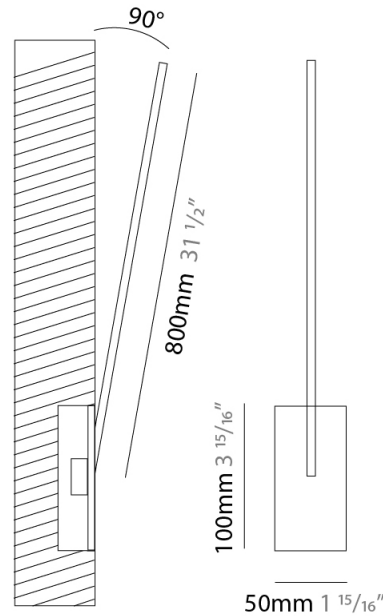

SPILLO 1 ROD RECESSED

D46018- _____ - _____
base number   Color   Finish
                                         Temperature   Options

1. To build a product code in our configurator select the specify button on the base model # product page
2. To build a manual product code on this datasheet choose from the options listed below in blue font and add the suffix to the base model #

GENERAL

Series: Spillo
Subseries: Spillo 1 Rod
Brand: Icone
Division: Design
Mounting Type: Recessed
Mounting Location: Wall
Subcategory: Ambient

PHYSICAL

Shape: Rectangle
Width (mm): 50
Width (in): 1 ¹⁵/₁₆
Height (mm): 800
Height (in): 31 ¹/₂
Light Distribution: Adjustable
Fixture Finish: [WHI / BLK / CHR / BGD](#)
Fixture Material: Brass

ELECTRICAL

Lamp Type: LED
Total Output Wattage (W): 10.56
Dimming: 0-10V Dimming
Driver Included: No
Driver Location: Remote
Driver Type: Constant Voltage - 120Vac
Driver Class: Class 2
Input Voltage (V): 120
Output Voltage (V): 12
Upon Request: (Not included, see components) 0-10Vdc dimming / 277Vac

LED

Color Temperature (°K): [2700 / 3000](#)
Nominal Lumen (lm): 880
CRI: >90 CRI
Lamp Life (hrs): 50000

OPTICAL

Adjustability: Tilt 120°

RATINGS AND CERTIFICATIONS

Certified By: Certified for North American Standards
IP rating: IP20