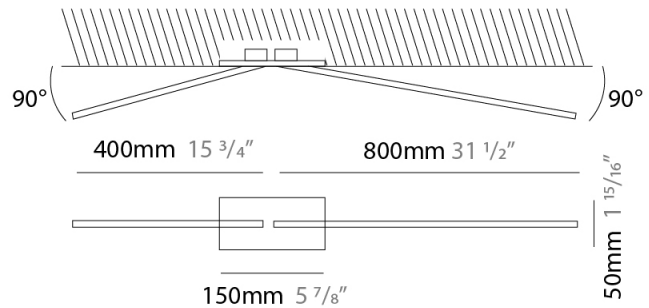

GENERAL

Series: Spillo
 Subseries: Spillo 1 Rod
 Brand: Icone
 Division: Design
 Mounting Type: Recessed
 Mounting Location: Wall
 Subcategory: Ambient

PHYSICAL

Shape: Rectangle
 Width (mm): 50
 Width (in): 1 ¹⁵/₁₆
 Height (mm): 800
 Height (in): 31 ¹/₂
 Light Distribution: Adjustable
 Fixture Finish: [WHI / BLK / CHR / BGD](#)
 Fixture Material: Brass

GENERAL

Series: Spillo
 Subseries: Spillo 2 Rod
 Brand: Icone
 Division: Design
 Mounting Type: Recessed
 Mounting Location: Ceiling
 Subcategory: Ambient

PHYSICAL

Shape: Rectangle
 Length (mm): 50
 Length (in): 1 ¹⁵/₁₆
 Width (mm): 1200
 Width (in): 47 ¹/₄
 Height (mm): 800
 Height (in): 31 ¹/₂
 Light Distribution: Adjustable
 Fixture Finish: WHI / BLK / CHR / BGD
 Fixture Material: Brass

LED

Color Temperature (°K): 2700 / 3000
 Nominal Lumen (lm): 1320
 CRI: >90 CRI
 Lamp Life (hrs): 50000

OPTICAL

Adjustability: Tilt 90°

RATINGS AND CERTIFICATIONS

Certified By: Certified for North American Standards
 IP rating: IP20