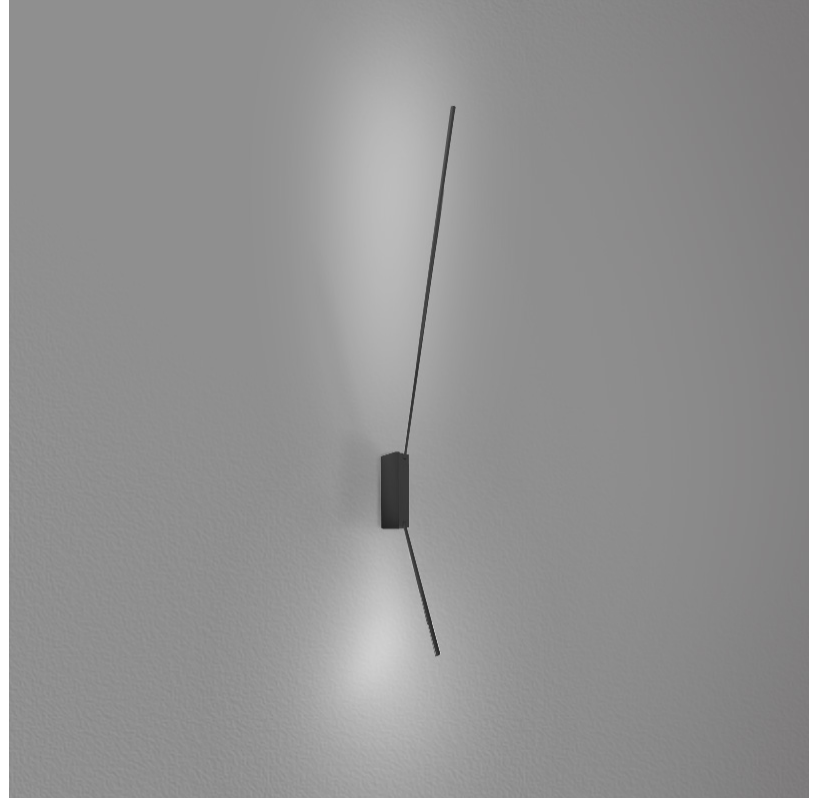

SPILLO 2 ROD SURFACE

D42046- -

base number
Color   Temperature   Finish   Options

PROJECT _____
TYPE _____
SPECIFIER _____
QUANTITY _____
DATE _____

1. To build a product code in our configurator select the specify button on the base model # product page
2. To build a manual product code on this datasheet choose from the options listed below in blue font and add the suffix to the base model #

GENERAL

Series: Spillo
Subseries: Spillo 2 Rod
Brand: Icone
Division: Design
Mounting Type: Surface
Mounting Location: Wall
Subcategory: Ambient

PHYSICAL

Shape: Rectangle
Width (mm): 32
Width (in): 1 1/4
Height (mm): 1090
Height (in): 42 15/16
Extension (mm): 660
Extension (in): 26
Light Distribution: Direct / Indirect
Fixture Finish: WHI / WHC / BLK / BGD
Fixture Material: Brass

ELECTRICAL

Lamp Type: LED
Total Output Wattage (W): 11.88
Dimming: Non-Dimmable
Driver Included: Yes
Driver Location: Integrated
Driver Type: Constant Voltage - 120 / 277Vac
Driver Class: Class 2
Input Voltage (V): 120 - 277
Output Voltage (V): 12
Upon Request: (Not included - see components) Remote: 0-10Vdc dimming

LED

Color Temperature (°K): 2700 / 3000
Nominal Lumen (lm): 990
CRI: >90 CRI
Lamp Life (hrs): 50000

OPTICAL

Adjustability: Tilt 90°

RATINGS AND CERTIFICATIONS

Certified By: Certified for North American Standards
IP rating: IP20