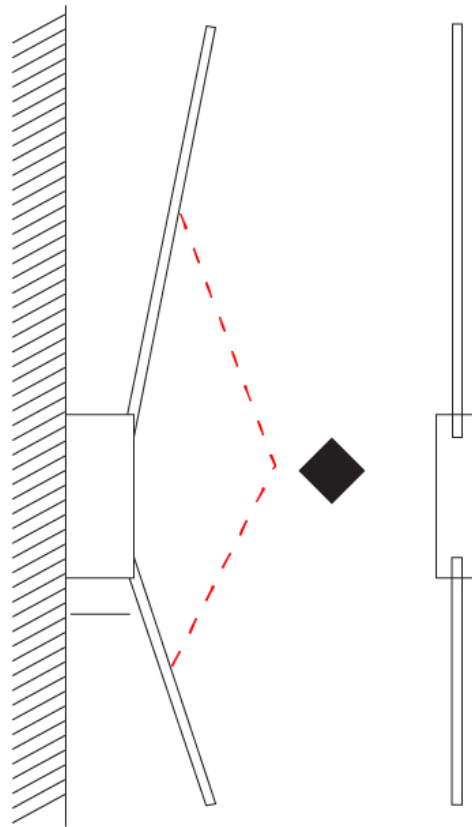

SPILLO 2 ROD SURFACE

D42046-

PROJECT _____

TYPE _____

SPECIFIER _____

QUANTITY _____

DATE _____

D