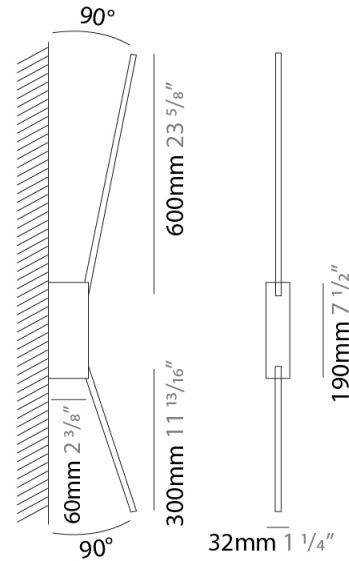

SPILLO 2 ROD SURFACE

D42046- -

base number
Color   Temperature   Finish   Options

PROJECT _____
TYPE _____
SPECIFIER _____
QUANTITY _____
DATE _____

1. To build a product code in our configurator select the specify button on the base model # product page
2. To build a manual product code on this datasheet choose from the options listed below in blue font and add the suffix to the base model #

GENERAL

Series: Spillo
Subseries: Spillo 2 Rod
Brand: Icone
Division: Design
Mounting Type: Surface
Mounting Location: Wall
Subcategory: Ambient

PHYSICAL

Shape: Rectangle
Width (mm): 32
Width (in): 1 1/4
Height (mm): 1090
Height (in): 42 15/16
Extension (mm): 660
Extension (in): 26
Light Distribution: Direct / Indirect
Fixture Finish: WHI / WHC / BLK / BGD
Fixture Material: Brass

ELECTRICAL

Lamp Type: LED
Total Output Wattage (W): 11.88
Dimming: Non-Dimmable
Driver Included: Yes
Driver Location: Integrated
Driver Type: Constant Voltage - 120 / 277Vac
Driver Class: Class 2
Input Voltage (V): 120 - 277
Output Voltage (V): 12
Upon Request: (Not included - see components) Remote: 0-10Vdc dimming

LED

Color Temperature (°K): 2700 / 3000
Nominal Lumen (lm): 990
CRI: >90 CRI
Lamp Life (hrs): 50000

OPTICAL

Adjustability: Tilt 90°

RATINGS AND CERTIFICATIONS

Certified By: Certified for North American Standards
IP rating: IP20