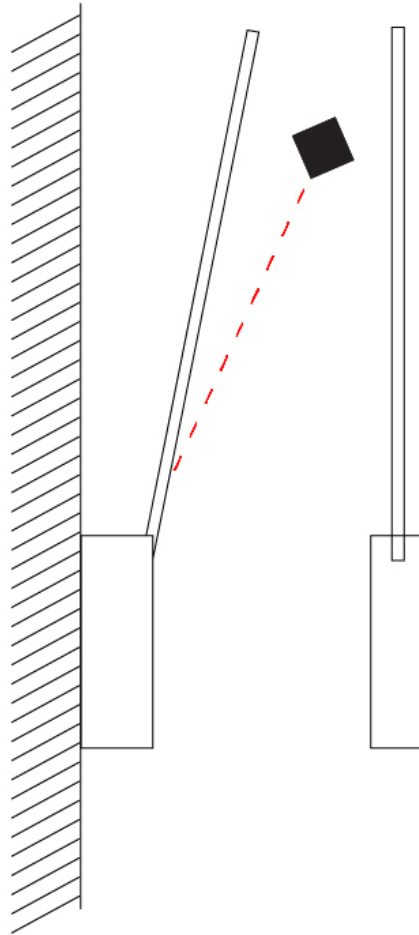

SPILLO 1 ROD SURFACE

D42037-

PROJECT _____

TYPE _____

SPECIFIER _____

QUANTITY _____

DATE _____

D