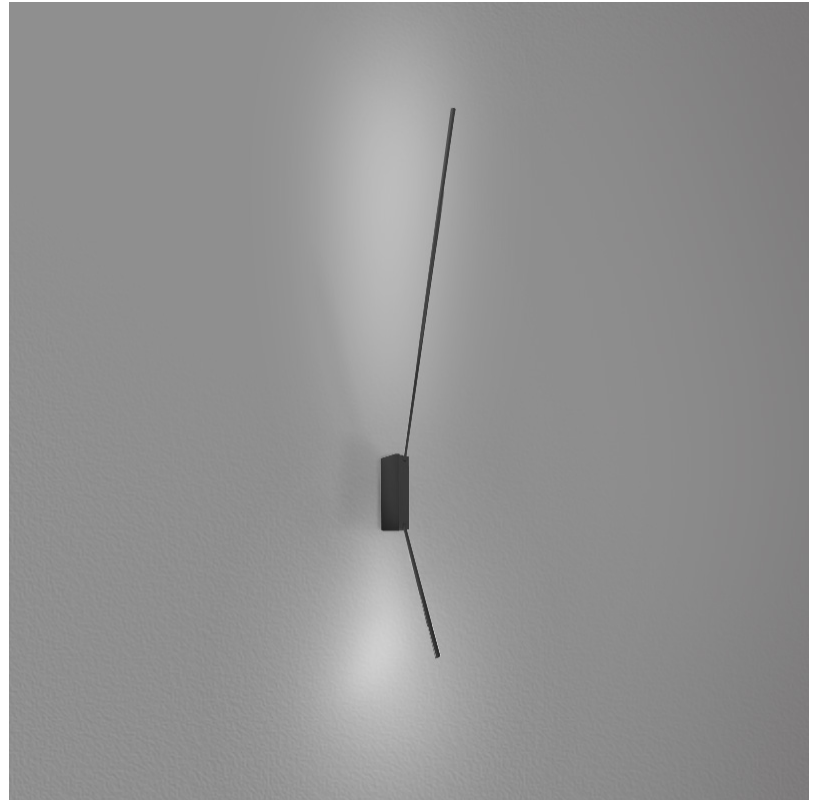

PROJECT	
TYPE	
SPECIFIER	
QUANTITY	
DATE	

SPILLO 1 ROD SURFACE

D42034- -

base number
 Color Temperature Finish Options

- To build a product code in our configurator select the specify button on the base model # product page
- To build a manual product code on this datasheet choose from the options listed below in blue font and add the suffix to the base model #

GENERAL

Series: Spillo
 Subseries: Spillo 1 Rod
 Brand: Icone
 Division: Design
 Mounting Type: Surface
 Mounting Location: Wall
 Subcategory: Ambient

PHYSICAL

Shape: Rectangle
 Width (mm): 32
 Width (in): 1 1/4
 Height (mm): 500
 Height (in): 19 11/16
 Extension (mm): 460
 Extension (in): 18 1/8
 Light Distribution: Direct / Indirect
 Fixture Finish: WHI / WHC / BLK / BGD
 Fixture Material: Brass

GENERAL

Series: Spillo
 Subseries: Spillo 1 Rod
 Brand: Icone
 Division: Design
 Mounting Type: Surface
 Mounting Location: Wall
 Subcategory: Ambient

PHYSICAL

Shape: Rectangle
 Width (mm): 32
 Width (in): 1 1/4
 Height (mm): 970
 Height (in): 38 3/16
 Extension (mm): 860
 Extension (in): 33 7/8
 Light Distribution: Direct / Indirect
 Fixture Finish: WHI / WHC / BLK / BGD
 Fixture Material: Brass

LED

Color Temperature (°K): 2700 / 3000
 Nominal Lumen (lm): 990
 CRI: >90 CRI
 Lamp Life (hrs): 50000

OPTICAL

Adjustability: Tilt 90°

RATINGS AND CERTIFICATIONS

Certified By: Certified for North American Standards
 IP rating: IP20