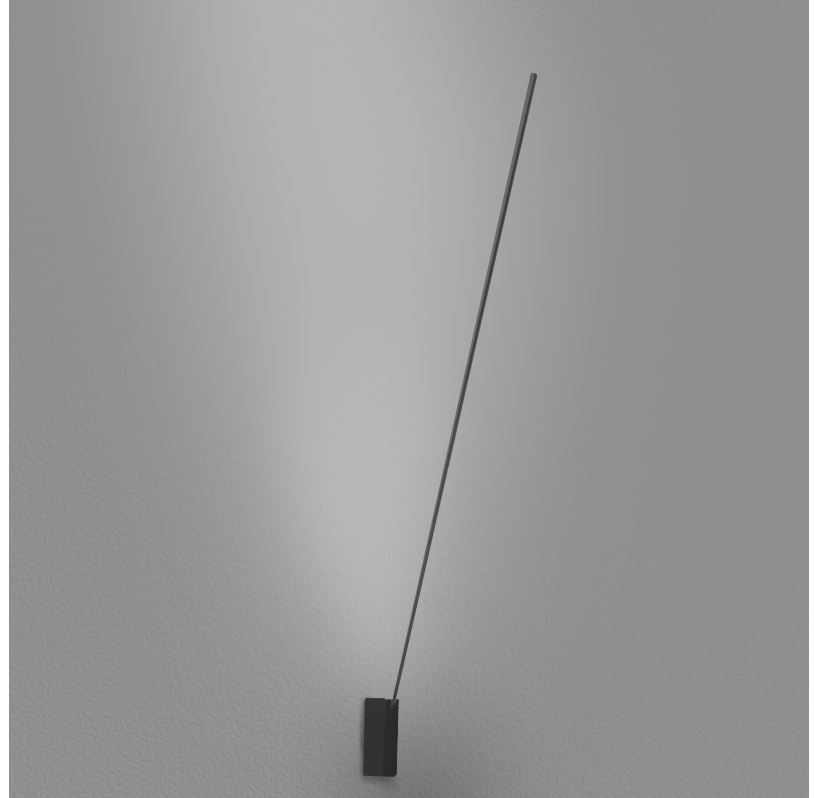

SPILLO 1 ROD SURFACE

D42037- -

base number
Color   Finish
Temperature   Options

1. To build a product code in our configurator select the specify button on the base model # product page
2. To build a manual product code on this datasheet choose from the options listed below in blue font and add the suffix to the base model #

GENERAL

Series: Spillo
Subseries: Spillo 1 Rod
Brand: Icone
Division: Design
Mounting Type: Surface
Mounting Location: Wall
Subcategory: Ambient

PHYSICAL

Shape: Rectangle
Width (mm): 32
Width (in): 1 1/4
Height (mm): 970
Height (in): 38 3/16
Extension (mm): 860
Extension (in): 33 7/8
Light Distribution: Direct / Indirect
Fixture Finish: WHI / WHC / BLK / BGD
Fixture Material: Brass

ELECTRICAL

Lamp Type: LED
Total Output Wattage (W): 10.56
Dimming: Non-Dimmable
Driver Included: Yes
Driver Location: Integrated
Driver Type: Constant Voltage - 120Vac - non-dimming
Driver Class: Class 2
Input Voltage (V): 120 - 277
Output Voltage (V): 12
Upon Request: (Not included - see components) Remote: 0-10Vdc dimming / Non-dimming 120/277Vac

LED

Color Temperature (°K): 2700 / 3000
Nominal Lumen (lm): 880
CRI: >90 CRI
Lamp Life (hrs): 50000

OPTICAL

Adjustability: Tilt 90°

RATINGS AND CERTIFICATIONS

Certified By: Certified for North American Standards
IP rating: IP20

PROJECT
TYPE
SPECIFIER
QUANTITY
DATE