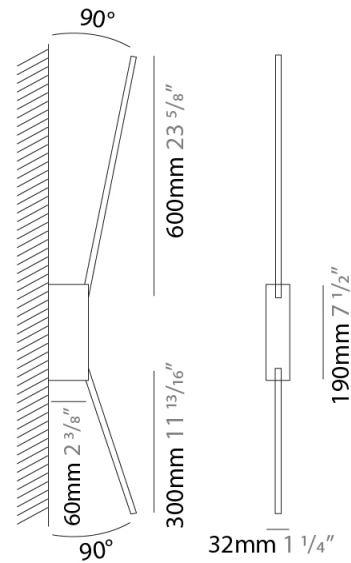

SPILLO 2 ROD SURFACE

D42046- -

base number   Color   Finish
Temperature   Options

PROJECT _____
TYPE _____
SPECIFIER _____
QUANTITY _____
DATE _____

1. To build a product code in our configurator select the specify button on the base model # product page
2. To build a manual product code on this datasheet choose from the options listed below in blue font and add the suffix to the base model #

GENERAL

Series: Spillo
Subseries: Spillo 2 Rod
Brand: Icone
Division: Design
Mounting Type: Surface
Mounting Location: Wall
Subcategory: Ambient

PHYSICAL

Shape: Rectangle
Width (mm): 32
Width (in): 1 1/4
Height (mm): 1090
Height (in): 42 15/16
Extension (mm): 660
Extension (in): 26
Light Distribution: Direct / Indirect
Fixture Finish: WHI / WHC / BLK / BGD
Fixture Material: Brass

ELECTRICAL

Lamp Type: LED
Total Output Wattage (W): 11.88
Dimming: Non-Dimmable
Driver Included: Yes
Driver Location: Integrated
Driver Type: Constant Voltage - 120 / 277Vac
Driver Class: Class 2
Input Voltage (V): 120 - 277
Output Voltage (V): 12
Upon Request: (Not included - see components) Remote: 0-10Vdc dimming

LED

Color Temperature (°K): 2700 / 3000
Nominal Lumen (lm): 990
CRI: >90 CRI
Lamp Life (hrs): 50000

OPTICAL

Adjustability: Tilt 90°

RATINGS AND CERTIFICATIONS

Certified By: Certified for North American Standards
IP rating: IP20