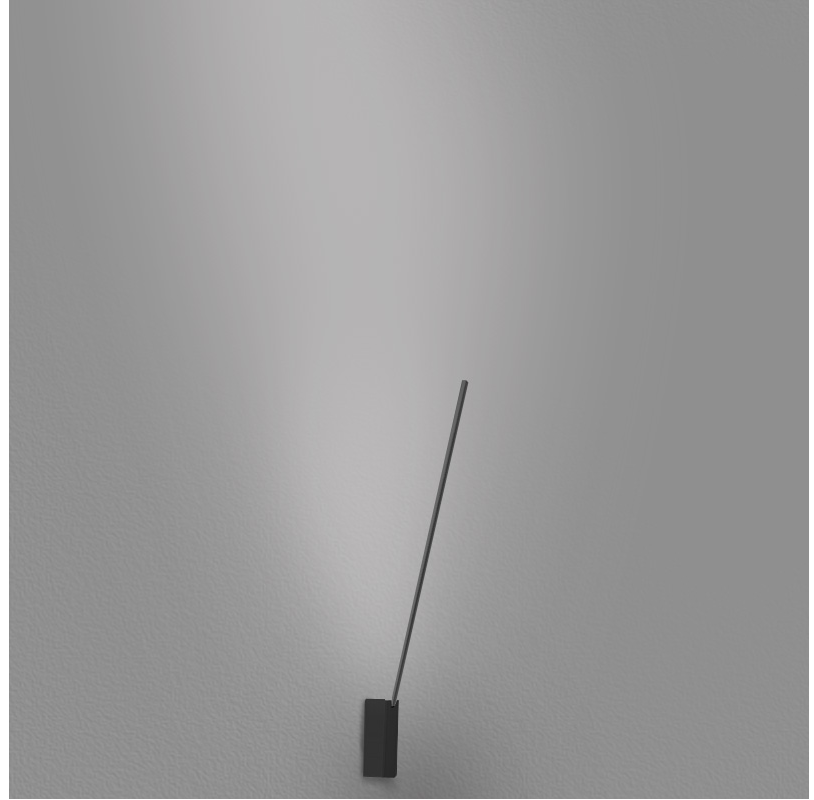

GENERAL

Series: Spillo
 Subseries: Spillo 1 Rod
 Brand: Icone
 Division: Design
 Mounting Type: Surface
 Mounting Location: Wall
 Subcategory: Ambient

PHYSICAL

Shape: Rectangle
 Width (mm): 32
 Width (in): 1 1/4
 Height (mm): 500
 Height (in): 19 11/16
 Extension (mm): 460
 Extension (in): 18 1/8
 Light Distribution: Direct / Indirect
 Fixture Finish: WHI / WHC / BLK / BGD
 Fixture Material: Brass

LED

Color Temperature (°K): 2700 / 3000
 Nominal Lumen (lm): 440
 CRI: >90 CRI
 Lamp Life (hrs): 50000

OPTICAL

Adjustability: Tilt 90°

RATINGS AND CERTIFICATIONS

Certified By: Certified for North American Standards
 IP rating: IP20

SPILLO 1 ROD SURFACE

D42034-

PROJECT
TYPE
SPECIFIER
QUANTITY
DATE

D

SPILLO 1 ROD SURFACE

D42037- -

base number
 Color Finish
 Temperature Options

- To build a product code in our configurator select the specify button on the base model # product page
- To build a manual product code on this datasheet choose from the options listed below in blue font and add the suffix to the base model #

GENERAL

Series: Spillo
 Subseries: Spillo 1 Rod
 Brand: Icone
 Division: Design
 Mounting Type: Surface
 Mounting Location: Wall
 Subcategory: Ambient

PHYSICAL

Shape: Rectangle
 Width (mm): 32
 Width (in): 1 1/4
 Height (mm): 970
 Height (in): 38 3/16
 Extension (mm): 860
 Extension (in): 33 7/8
 Light Distribution: Direct / Indirect
 Fixture Finish: WHI / WHC / BLK / BGD
 Fixture Material: Brass