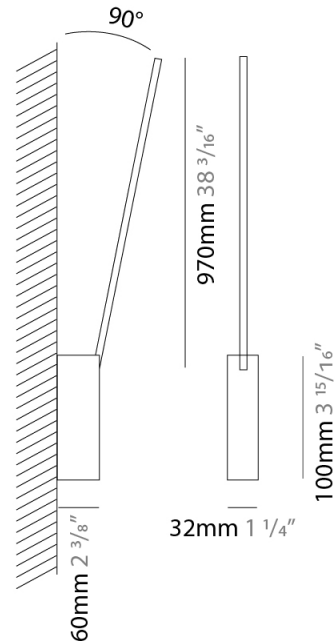

SPILLO 1 ROD SURFACE

D42037- -

base number
Color   Finish
Temperature   Options

1. To build a product code in our configurator select the specify button on the base model # product page
2. To build a manual product code on this datasheet choose from the options listed below in blue font and add the suffix to the base model #

GENERAL

Series: Spillo
Subseries: Spillo 1 Rod
Brand: Icone
Division: Design
Mounting Type: Surface
Mounting Location: Wall
Subcategory: Ambient

PHYSICAL

Shape: Rectangle
Width (mm): 32
Width (in): 1 1/4
Height (mm): 970
Height (in): 38 3/16
Extension (mm): 860
Extension (in): 33 7/8
Light Distribution: Direct / Indirect
Fixture Finish: WHI / WHC / BLK / BGD
Fixture Material: Brass

ELECTRICAL

Lamp Type: LED
Total Output Wattage (W): 10.56
Dimming: Non-Dimmable
Driver Included: Yes
Driver Location: Integrated
Driver Type: Constant Voltage - 120Vac - non-dimming
Driver Class: Class 2
Input Voltage (V): 120 - 277
Output Voltage (V): 12
Upon Request: (Not included - see components) Remote: 0-10Vdc dimming / Non-dimming 120/277Vac

LED

Color Temperature (°K): 2700 / 3000
Nominal Lumen (lm): 880
CRI: >90 CRI
Lamp Life (hrs): 50000

OPTICAL

Adjustability: Tilt 90°

RATINGS AND CERTIFICATIONS

Certified By: Certified for North American Standards
IP rating: IP20

PROJECT
TYPE
SPECIFIER
QUANTITY
DATE