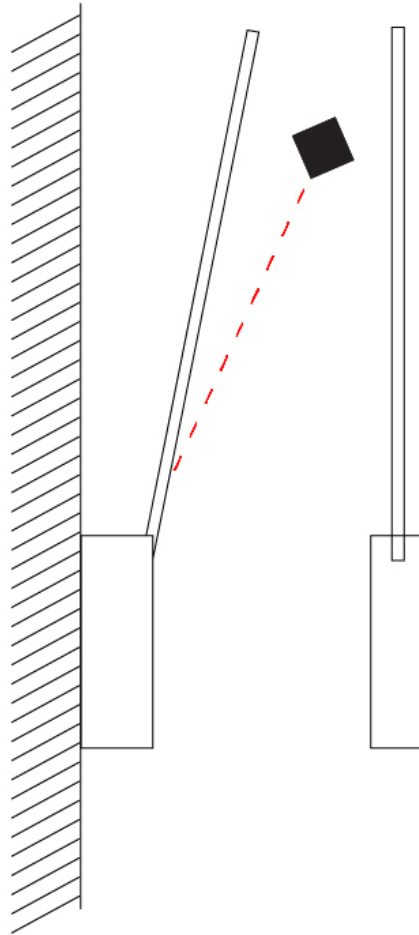

SPILO 1 ROD SURFACE

D42037-

PROJECT

TYPE

SPECIFIER

QUANTITY

DATE

D