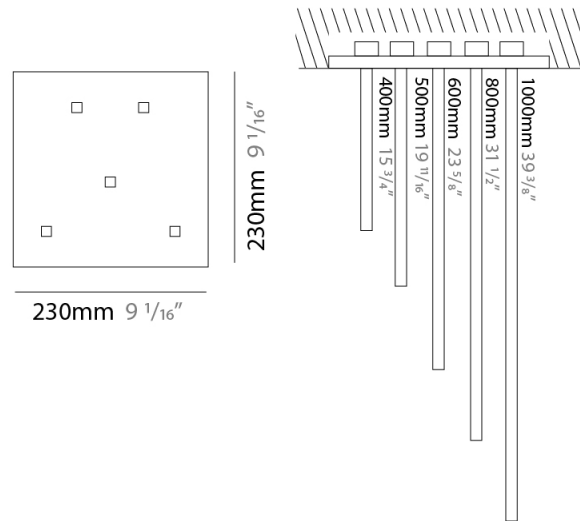

PROJECT	_____
TYPE	_____
SPECIFIER	_____
QUANTITY	_____
DATE	_____

SPILLO RECESSED

D46017- : D46017-30K-WHI

base number

1. To build a product code in our configurator select the specify button on the base model # product page
2. To build a manual product code on this datasheet choose from the options listed below in blue font and add the suffix to the base model #

GENERAL

Series: Spillo
Partner: Icone
Division: Design
Installation: Recessed
Product Type: Ceiling Recessed
Mounting Location: Ceiling
Light Distribution: Adjustable

PHYSICAL

Shape: Abstract
Height (mm): 1000mm / 39-3/8"
Fixture Material: Brass

ELECTRICAL

Lamp Type: LED
Total Output Wattage (W): 45.72W
Housing: Wall housing required: D4-9029 or D4-9030
Input Voltage (V): 120 - 277
Constant Voltage (V): 12Vdc

LED

Number of LEDs: 5 rods
Max. Delivered Lumen (lm): 3850lm

OPTICAL

RATINGS AND CERTIFICATIONS

IP rating: IP20