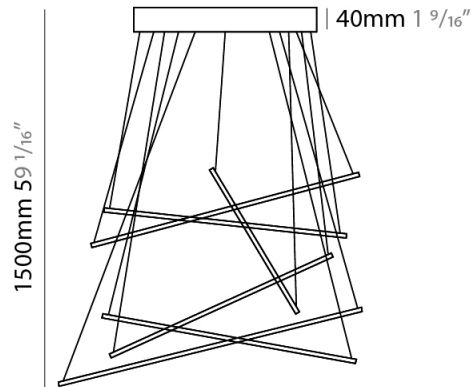

PROJECT	_____
TYPE	_____
SPECIFIER	_____
QUANTITY	_____
DATE	_____

SPILLO 6 ROD SUSPENSION

D42053- _____ - _____
base number   Color   Finish
                         Temperature   Options

1. To build a product code in our configurator select the specify button on the base model # product page
2. To build a manual product code on this datasheet choose from the options listed below in blue font and add the suffix to the base model #

GENERAL
Series: Spillo
Subseries: Spillo 6 Rod
Partner: Icone
Division: Design
Installation: Suspension
Product Type: Pendant
Mounting Location: Ceiling
Light Distribution: Adjustable

PHYSICAL
Shape: Abstract
Height (mm): 1500
Height (in): 59 ¹/₁₆
Fixture Finish: WHI / CHR / BGD
Fixture Material: Brass

ELECTRICAL
Lamp Type: LED
Total Output Wattage (W): 47
Dimming: 0-10V Dimming
Driver Included: Yes
Driver Location: Integrated
Driver Type: Constant Current - Universal
Input Voltage (V): 120 - 277
Output Voltage (V): 12
Upon Request: (Included) Integral: Non-dimming / 277Vac / (Not included - see components) Remote: 0-10Vdc dimming

LED
Color Temperature (°K): 2700 / 3000
Nominal Lumen (lm): 3960
CRI: >90 CRI
Lamp Life (hrs): 50000

OPTICAL
RATINGS AND CERTIFICATIONS
Certified By: Certified for North American Standards
IP rating: IP20