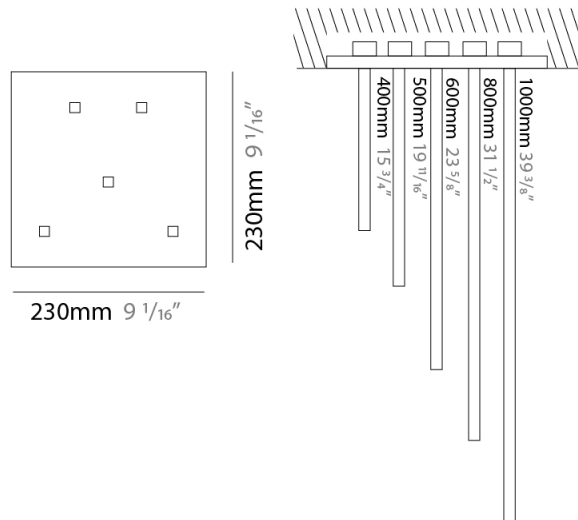

PROJECT	_____
TYPE	_____
SPECIFIER	_____
QUANTITY	_____
DATE	_____

SPILLO 5 ROD SURFACE

D42068- _____ - _____
base number   Color   Finish
                         Temperature   Options

1. To build a product code in our configurator select the specify button on the base model # product page
2. To build a manual product code on this datasheet choose from the options listed below in blue font and add the suffix to the base model #

GENERAL

Series: Spillo
Subseries: Spillo 5 Rod
Partner: Icone
Division: Design
Installation: Surface
Product Type: Ceiling Surface
Mounting Location: Ceiling
Light Distribution: Adjustable

PHYSICAL

Shape: Abstract
Height (mm): 1030
Height (in): 40 ⁹/₁₆
Fixture Finish: WHI / BLK / CHR / BGD
Fixture Material: Brass

ELECTRICAL

Lamp Type: LED
Total Output Wattage (W): 45.72
Dimming: 0-10V Dimming
Driver Included: Yes
Driver Location: Integrated
Driver Type: Constant Voltage - 120-277Vac Non-dimming
Driver Class: Class 2
Input Voltage (V): 120 - 277
Output Voltage (V): 12
Upon Request: (Not included, see components) Remote: 0-10Vdc dimming / (Included) Integral: Non-dimming / 277Vac

LED

Color Temperature (°K): 2700 / 3000
Nominal Lumen (lm): 3850
CRI: >90 CRI
Lamp Life (hrs): 50000

OPTICAL

RATINGS AND CERTIFICATIONS

Certified By: Certified for North American Standards
IP rating: IP20