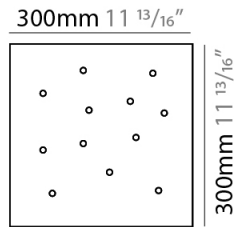

PROJECT	_____
TYPE	_____
SPECIFIER	_____
QUANTITY	_____
DATE	_____

SPILLO 6 ROD SUSPENSION

D42053- _____ - _____
base number   Color   Finish
                         Temperature   Options

1. To build a product code in our configurator select the specify button on the base model # product page
2. To build a manual product code on this datasheet choose from the options listed below in blue font and add the suffix to the base model #

GENERAL
Series: Spillo
Subseries: Spillo 6 Rod
Partner: Icone
Division: Design
Installation: Suspension
Product Type: Pendant
Mounting Location: Ceiling
Light Distribution: Adjustable

PHYSICAL
Shape: Abstract
Height (mm): 1500
Height (in): 59 ¹/₁₆
Fixture Finish: WHI / CHR / BGD
Fixture Material: Brass

ELECTRICAL
Lamp Type: LED
Total Output Wattage (W): 47
Dimming: 0-10V Dimming
Driver Included: Yes
Driver Location: Integrated
Driver Type: Constant Current - Universal
Input Voltage (V): 120 - 277
Output Voltage (V): 12
Upon Request: (Included) Integral: Non-dimming / 277Vac / (Not included - see components) Remote: 0-10Vdc dimming

LED
Color Temperature (°K): 2700 / 3000
Nominal Lumen (lm): 3960
CRI: >90 CRI
Lamp Life (hrs): 50000

OPTICAL
RATINGS AND CERTIFICATIONS
Certified By: Certified for North American Standards
IP rating: IP20