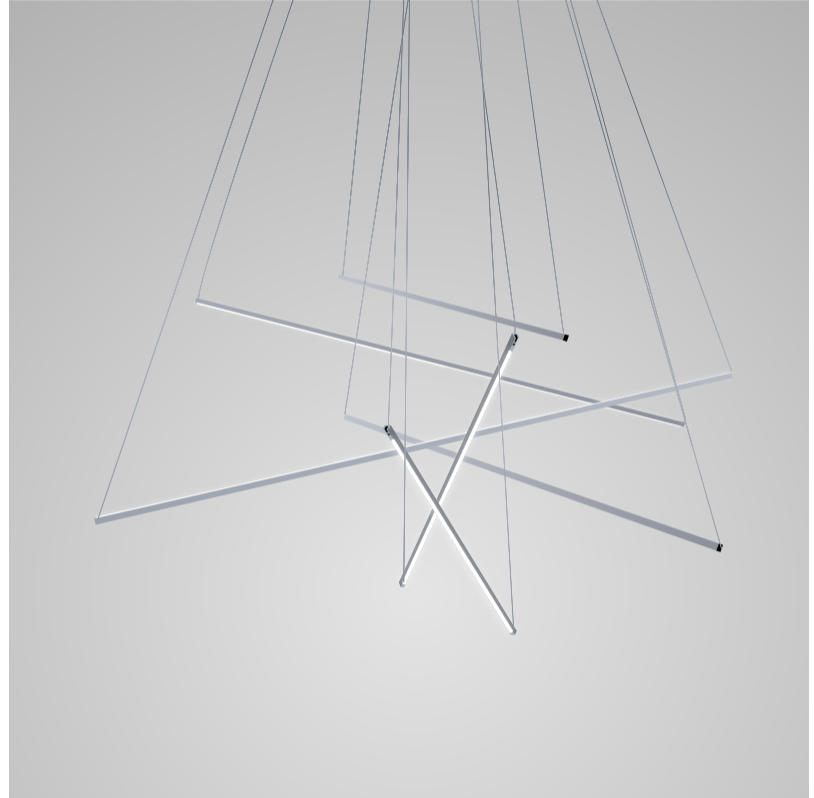

PROJECT	_____
TYPE	_____
SPECIFIER	_____
QUANTITY	_____
DATE	_____

SPILLO 6 ROD SUSPENSION

D42053- _____ - _____
base number   Color   Finish
                         Temperature   Options

1. To build a product code in our configurator select the specify button on the base model # product page
2. To build a manual product code on this datasheet choose from the options listed below in blue font and add the suffix to the base model #

GENERAL
Series: Spillo
Subseries: Spillo 6 Rod
Partner: Icone
Division: Design
Installation: Suspension
Product Type: Pendant
Mounting Location: Ceiling
Light Distribution: Adjustable

PHYSICAL
Shape: Abstract
Height (mm): 1500
Height (in): 59 ¹/₁₆
Fixture Finish: WHI / CHR / BGD
Fixture Material: Brass

ELECTRICAL
Lamp Type: LED
Total Output Wattage (W): 47
Dimming: 0-10V Dimming
Driver Included: Yes
Driver Location: Integrated
Driver Type: Constant Current - Universal
Input Voltage (V): 120 - 277
Output Voltage (V): 12
Upon Request: (Included) Integral: Non-dimming / 277Vac / (Not included - see components) Remote: 0-10Vdc dimming

LED
Color Temperature (°K): 2700 / 3000
Nominal Lumen (lm): 3960
CRI: >90 CRI
Lamp Life (hrs): 50000

OPTICAL
RATINGS AND CERTIFICATIONS
Certified By: Certified for North American Standards
IP rating: IP20