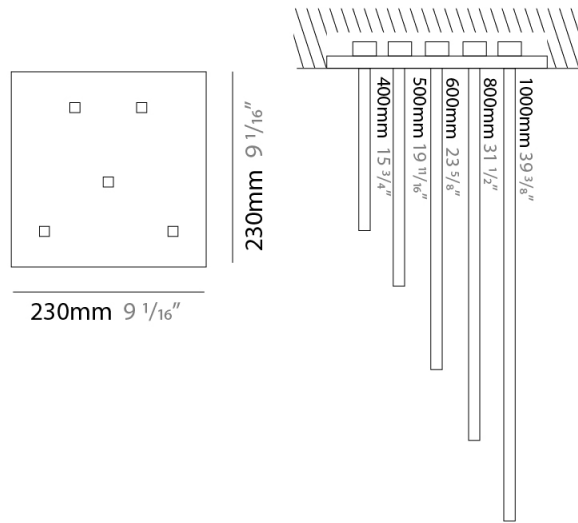

Shape: Abstract
 Width (mm): 1040
 Width (in): 40 ¹⁵/₁₆
 Height (mm): 1500
 Height (in): 59 ¹/₁₆
 Fixture Finish: WHI / CHR / BGD
 Fixture Material: Brass

ELECTRICAL

Lamp Type: LED
 Total Output Wattage (W): 13.20
 Dimming: 0-10V Dimming
 Driver Included: Yes
 Driver Location: Integrated
 Driver Type: Constant Current - 120Vac - non-dimming
 Driver Class: Class 2
 Input Voltage (V): 120 - 277
 Output Voltage (V): 12
 Upon Request: (Not included - see components) Remote: 0-10Vdc dimming / 277Vac

GENERAL
 Series: Spillo
 Subseries: Spillo 6 Rod
 Partner: Icone
 Division: Design
 Installation: Suspension
 Product Type: Pendant
 Mounting Location: Ceiling
 Light Distribution: Adjustable

PHYSICAL
 Shape: Abstract
 Height (mm): 1500
 Height (in): 59 ¹/₁₆
 Fixture Finish: WHI / CHR / BGD
 Fixture Material: Brass

Shape: Abstract
 Width (mm): 50
 Width (in): 1 ¹⁵/₁₆
 Height (mm): 1000
 Height (in): 39 ³/₈
 Fixture Finish: WHI / BLK / CHR / BGD
 Fixture Material: Brass

ELECTRICAL

Lamp Type: LED
 Total Output Wattage (W): 45.72
 Dimming: 0-10V Dimming
 Driver Included: No
 Driver Location: Remote
 Driver Type: Constant Voltage - 120 / 277Vac
 Driver Class: Class 2
 Input Voltage (V): 120 - 277
 Output Voltage (V): 12
 Upon Request: (Not included, see components) 0-10Vdc dimming / 277Vac

LED

Color Temperature (°K): 2700 / 3000
 Nominal Lumen (lm): 3850
 CRI: >90 CRI
 Lamp Life (hrs): 50000

OPTICAL

Adjustability: Tilt 120°

RATINGS AND CERTIFICATIONS

Certified By: Certified for North American Standards
 IP rating: IP20