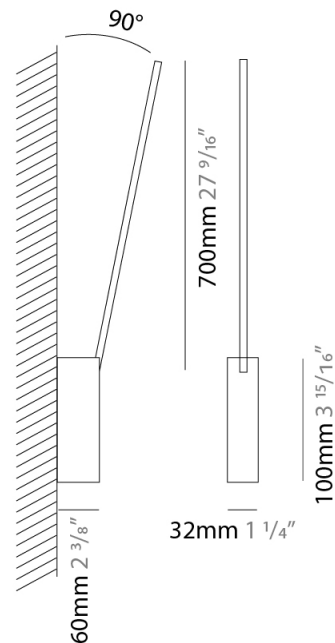

PROJECT	
TYPE	
SPECIFIER	
QUANTITY	
DATE	

SPILLO 1 ROD SURFACE

D42036-

base number Color Finish
 Temperature Options

- To build a product code in our configurator select the specify button on the base model # product page
- To build a manual product code on this datasheet choose from the options listed below in blue font and add the suffix to the base model #

GENERAL

Series: Spillo
 Subseries: Spillo 1 Rod
 Partner: Icone
 Division: Design
 Installation: Surface
 Product Type: Wall Surface
 Mounting Location: Wall
 Light Distribution: Adjustable

PHYSICAL

Shape: Rectangle
 Width (mm): 32
 Width (in): 1 1/4
 Height (mm): 700
 Height (in): 27 9/16
 Extension (mm): 660
 Extension (in): 26
 Fixture Finish: WHI / WHC / BLK / BGD
 Fixture Material: Brass

LED

Color Temperature (°K): 2700 / 3000
 Nominal Lumen (lm): 660
 CRI: >90 CRI
 Lamp Life (hrs): 50000

OPTICAL

Adjustability: Tilt 90°

RATINGS AND CERTIFICATIONS

Certified By: Certified for North American Standards
 IP rating: IP20

GENERAL

Series: Spillo
 Subseries: Spillo 2 Rod
 Partner: Icone
 Division: Design
 Installation: Surface
 Product Type: Wall Surface
 Mounting Location: Wall
 Light Distribution: Adjustable

PHYSICAL

Shape: Rectangle
 Width (mm): 32
 Width (in): 1 1/4
 Height (mm): 1090
 Height (in): 42 15/16
 Extension (mm): 660
 Extension (in): 26
 Fixture Finish: WHI / WHC / BLK / BGD
 Fixture Material: Brass