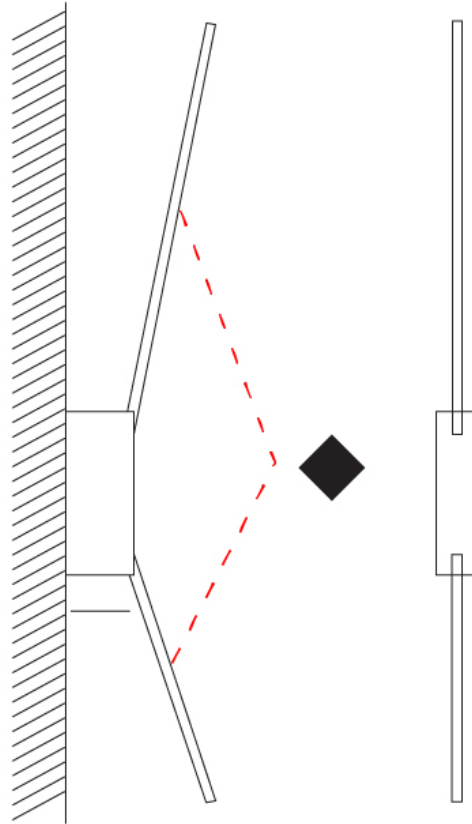

GENERAL

Series: Spillo
 Subseries: Spillo 1 Rod
 Partner: Icone
 Division: Design
 Installation: Surface
 Product Type: Wall Surface
 Mounting Location: Wall
 Light Distribution: Adjustable

PHYSICAL

Shape: Rectangle
 Width (mm): 32
 Width (in): 1 1/4
 Height (mm): 700
 Height (in): 27 9/16
 Extension (mm): 660
 Extension (in): 26
 Fixture Finish: WHI / WHC / BLK / BGD
 Fixture Material: Brass

SPILO 2 ROD SURFACE

D42046-

PROJECT _____

TYPE _____

SPECIFIER _____

QUANTITY _____

DATE _____

D