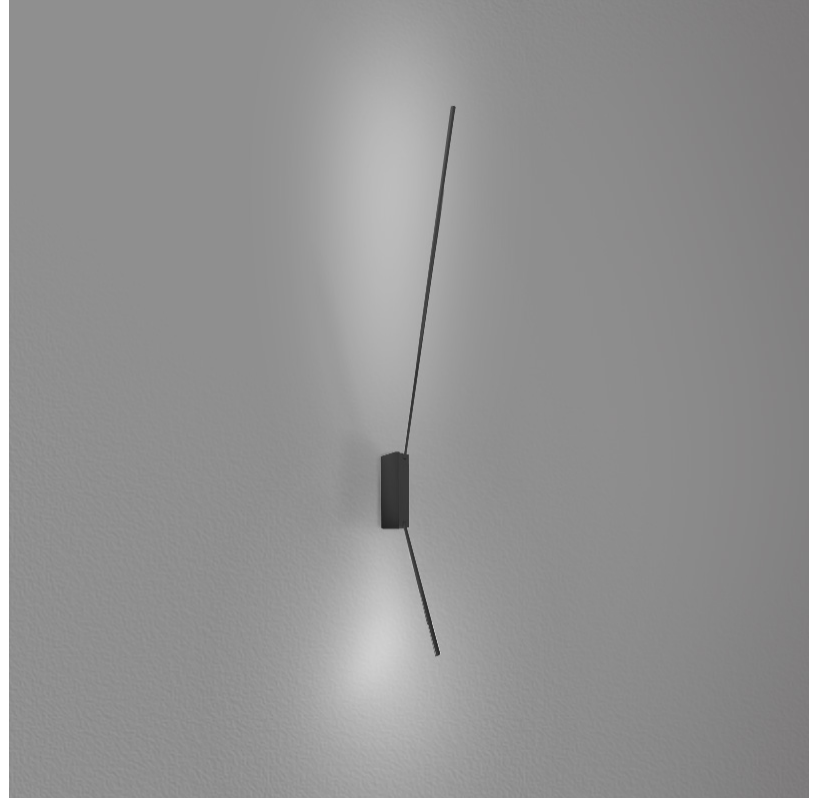

PROJECT	
TYPE	
SPECIFIER	
QUANTITY	
DATE	

SPILLO 1 ROD SURFACE

D42036-

base number Color Finish
 Temperature Options

- To build a product code in our configurator select the specify button on the base model # product page
- To build a manual product code on this datasheet choose from the options listed below in blue font and add the suffix to the base model #

GENERAL

Series: Spillo
 Subseries: Spillo 1 Rod
 Partner: Icone
 Division: Design
 Installation: Surface
 Product Type: Wall Surface
 Mounting Location: Wall
 Light Distribution: Adjustable

PHYSICAL

Shape: Rectangle
 Width (mm): 32
 Width (in): 1 1/4
 Height (mm): 700
 Height (in): 27 9/16
 Extension (mm): 660
 Extension (in): 26
 Fixture Finish: WHI / WHC / BLK / BGD
 Fixture Material: Brass

GENERAL

Series: Spillo
 Subseries: Spillo 2 Rod
 Partner: Icone
 Division: Design
 Installation: Surface
 Product Type: Wall Surface
 Mounting Location: Wall
 Light Distribution: Adjustable

PHYSICAL

Shape: Rectangle
 Width (mm): 32
 Width (in): 1 1/4
 Height (mm): 1090
 Height (in): 42 15/16
 Extension (mm): 660
 Extension (in): 26
 Fixture Finish: WHI / WHC / BLK / BGD
 Fixture Material: Brass

LED

Color Temperature (°K): 2700 / 3000
 Nominal Lumen (lm): 990
 CRI: >90 CRI
 Lamp Life (hrs): 50000

OPTICAL

Adjustability: Tilt 90°

RATINGS AND CERTIFICATIONS

Certified By: Certified for North American Standards
 IP rating: IP20