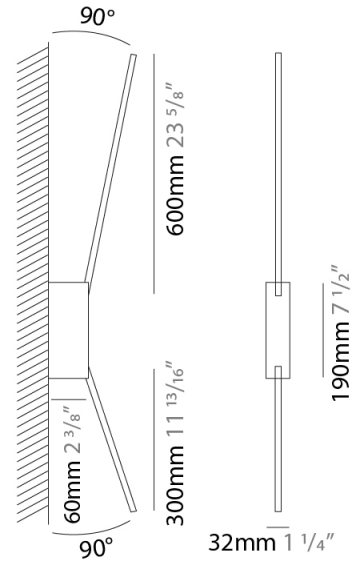

GENERAL

Series: Spillo
 Subseries: Spillo 1 Rod
 Partner: Icone
 Division: Design
 Installation: Surface
 Product Type: Wall Surface
 Mounting Location: Wall
 Light Distribution: Adjustable

PHYSICAL

Shape: Rectangle
 Width (mm): 32
 Width (in): 1 1/4
 Height (mm): 700
 Height (in): 27 9/16
 Extension (mm): 660
 Extension (in): 26
 Fixture Finish: WHI / WHC / BLK / BGD
 Fixture Material: Brass

GENERAL

Series: Spillo
 Subseries: Spillo 2 Rod
 Partner: Icone
 Division: Design
 Installation: Surface
 Product Type: Wall Surface
 Mounting Location: Wall
 Light Distribution: Adjustable

PHYSICAL

Shape: Rectangle
 Width (mm): 32
 Width (in): 1 1/4
 Height (mm): 1090
 Height (in): 42 15/16
 Extension (mm): 660
 Extension (in): 26
 Fixture Finish: WHI / WHC / BLK / BGD
 Fixture Material: Brass

LED

Color Temperature (°K): 2700 / 3000
 Nominal Lumen (lm): 990
 CRI: >90 CRI
 Lamp Life (hrs): 50000

OPTICAL

Adjustability: Tilt 90°

RATINGS AND CERTIFICATIONS

Certified By: Certified for North American Standards
 IP rating: IP20