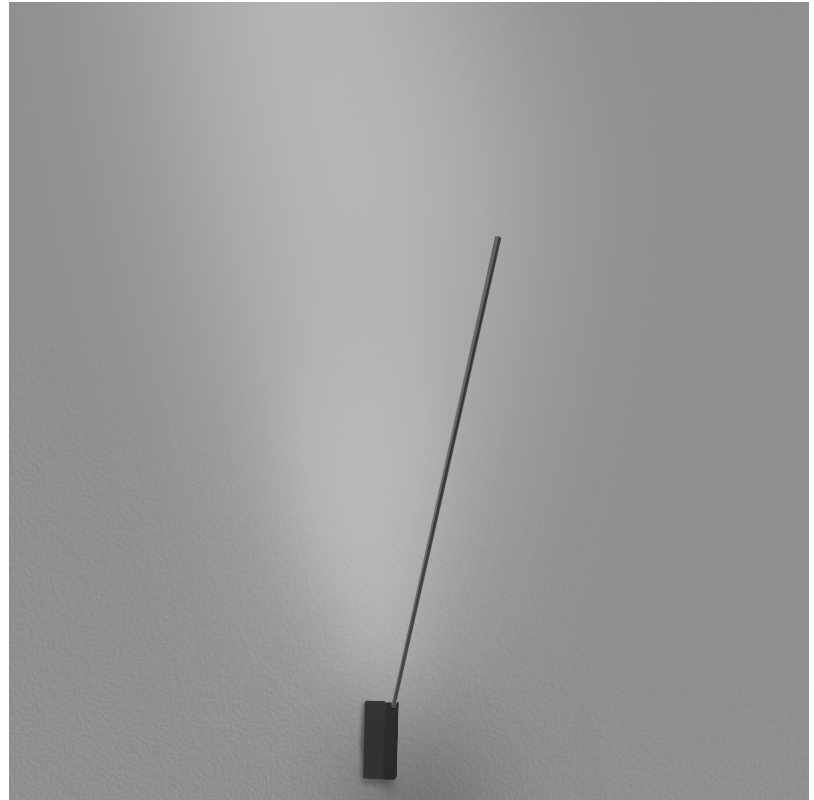

PROJECT	
TYPE	
SPECIFIER	
QUANTITY	
DATE	

SPILLO 1 ROD SURFACE

D42036-

base number Color Finish
 Temperature Options

- To build a product code in our configurator select the specify button on the base model # product page
- To build a manual product code on this datasheet choose from the options listed below in blue font and add the suffix to the base model #

GENERAL

Series: Spillo
 Subseries: Spillo 1 Rod
 Partner: Icone
 Division: Design
 Installation: Surface
 Product Type: Wall Surface
 Mounting Location: Wall
 Light Distribution: Adjustable

PHYSICAL

Shape: Rectangle
 Width (mm): 32
 Width (in): 1 1/4
 Height (mm): 700
 Height (in): 27 9/16
 Extension (mm): 660
 Extension (in): 26
 Fixture Finish: WHI / WHC / BLK / BGD
 Fixture Material: Brass

LED

Color Temperature (°K): 2700 / 3000
 Nominal Lumen (lm): 660
 CRI: >90 CRI
 Lamp Life (hrs): 50000

OPTICAL

Adjustability: Tilt 90°

RATINGS AND CERTIFICATIONS

Certified By: Certified for North American Standards
 IP rating: IP20

GENERAL

Series: Spillo
 Subseries: Spillo 2 Rod
 Partner: Icone
 Division: Design
 Installation: Surface
 Product Type: Wall Surface
 Mounting Location: Wall
 Light Distribution: Adjustable

PHYSICAL

Shape: Rectangle
 Width (mm): 32
 Width (in): 1 1/4
 Height (mm): 1090
 Height (in): 42 15/16
 Extension (mm): 660
 Extension (in): 26
 Fixture Finish: WHI / WHC / BLK / BGD
 Fixture Material: Brass