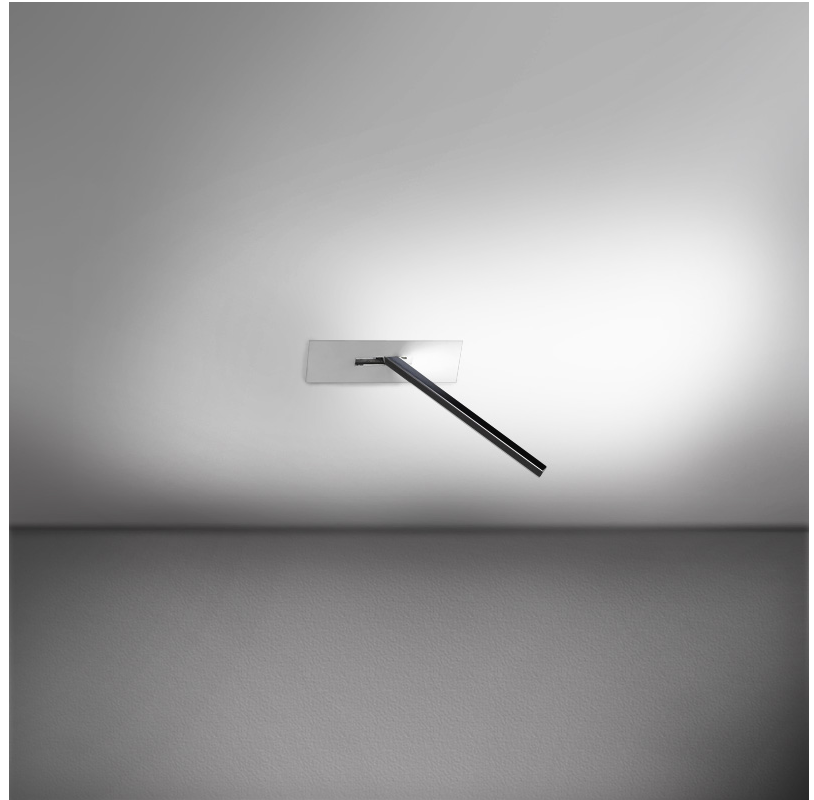

PROJECT	_____
TYPE	_____
SPECIFIER	_____
QUANTITY	_____
DATE	_____

SPILLO 1 ROD RECESSED

D46012- _____ - _____
base number   Color   Finish
                         Temperature   Options

1. To build a product code in our configurator select the specify button on the base model # product page
2. To build a manual product code on this datasheet choose from the options listed below in blue font and add the suffix to the base model #

GENERAL

Series: Spillo
Subseries: Spillo 1 Rod
Brand: Icone
Division: Design
Mounting Type: Recessed
Mounting Location: Wall
Subcategory: Ambient

PHYSICAL

Shape: Rectangle
Width (mm): 50
Width (in): 1 15/16
Height (mm): 200
Height (in): 7 7/8
Light Distribution: Adjustable
Fixture Finish: WHI / BLK / CHR / BGD
Fixture Material: Brass

ELECTRICAL

Lamp Type: LED
Total Output Wattage (W): 2.64
Dimming: 0-10V Dimming
Driver Included: No
Driver Location: Remote
Driver Type: Constant Voltage - 120 / 277Vac
Driver Class: Class 2
Input Voltage (V): 120 - 277
Output Voltage (V): 12
Upon Request: (Not included, see components) 0-10Vdc dimming / 277Vac

LED

Color Temperature (°K): 2700 / 3000
Nominal Lumen (lm): 220
CRI: >90 CRI
Lamp Life (hrs): 50000

OPTICAL

Adjustability: Tilt 120°

RATINGS AND CERTIFICATIONS

Certified By: Certified for North American Standards
IP rating: IP20