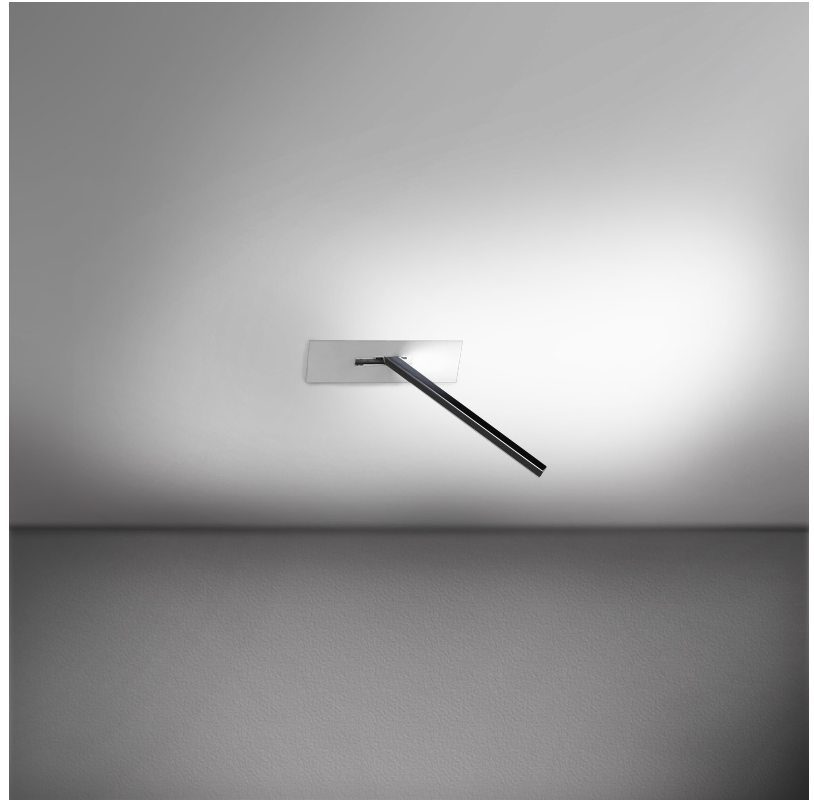

SPILLO 1 ROD RECESSED

D46012- -

base number   Color   Finish
                         Temperature   Options

1. To build a product code in our configurator select the specify button on the base model # product page
2. To build a manual product code on this datasheet choose from the options listed below in blue font and add the suffix to the base model #

GENERAL

Series: Spillo
Subseries: Spillo 1 Rod
Partner: Icone
Division: Design
Installation: Recessed
Product Type: Ceiling Recessed
Mounting Location: Ceiling
Light Distribution: Adjustable

PHYSICAL

Shape: Rectangle
Width (mm): 50
Width (in): 1 ¹⁵/₁₆
Height (mm): 200
Height (in): 7 ⁷/₈
Fixture Finish: WHI / BLK / CHR / BGD
Fixture Material: Brass

ELECTRICAL

Lamp Type: LED
Total Output Wattage (W): 2.64
Dimming: 0-10V Dimming
Driver Included: No
Driver Location: Remote
Driver Type: Constant Voltage - 120 / 277Vac
Driver Class: Class 2
Input Voltage (V): 120 - 277
Output Voltage (V): 12
Upon Request: (Not included, see components) 0-10Vdc dimming / 277Vac

LED

Color Temperature (°K): 2700 / 3000
Nominal Lumen (lm): 220
CRI: >90 CRI
Lamp Life (hrs): 50000

OPTICAL

Adjustability: Tilt 120°

RATINGS AND CERTIFICATIONS

Certified By: Certified for North American Standards
IP rating: IP20