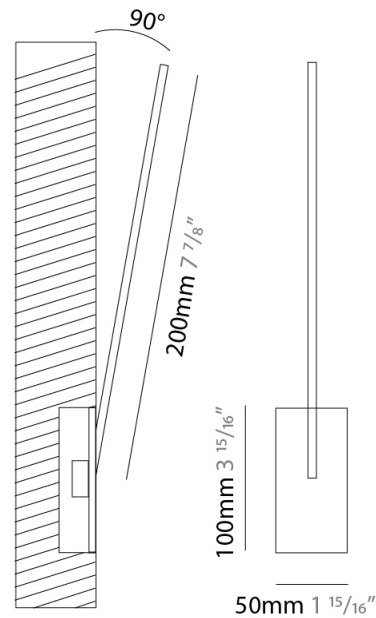

PROJECT	_____
TYPE	_____
SPECIFIER	_____
QUANTITY	_____
DATE	_____

SPILLO 1 ROD RECESSED

D46012- _____ - _____
base number   Color   Finish
                         Temperature   Options

1. To build a product code in our configurator select the specify button on the base model # product page
2. To build a manual product code on this datasheet choose from the options listed below in blue font and add the suffix to the base model #

GENERAL

Series: Spillo
Subseries: Spillo 1 Rod
Brand: Icone
Division: Design
Mounting Type: Recessed
Mounting Location: Wall
Subcategory: Ambient

PHYSICAL

Shape: Rectangle
Width (mm): 50
Width (in): 1 15/16
Height (mm): 200
Height (in): 7 7/8
Light Distribution: Adjustable
Fixture Finish: WHI / BLK / CHR / BGD
Fixture Material: Brass

ELECTRICAL

Lamp Type: LED
Total Output Wattage (W): 2.64
Dimming: 0-10V Dimming
Driver Included: No
Driver Location: Remote
Driver Type: Constant Voltage - 120 / 277Vac
Driver Class: Class 2
Input Voltage (V): 120 - 277
Output Voltage (V): 12
Upon Request: (Not included, see components) 0-10Vdc dimming / 277Vac

LED

Color Temperature (°K): 2700 / 3000
Nominal Lumen (lm): 220
CRI: >90 CRI
Lamp Life (hrs): 50000

OPTICAL

Adjustability: Tilt 120°

RATINGS AND CERTIFICATIONS

Certified By: Certified for North American Standards
IP rating: IP20