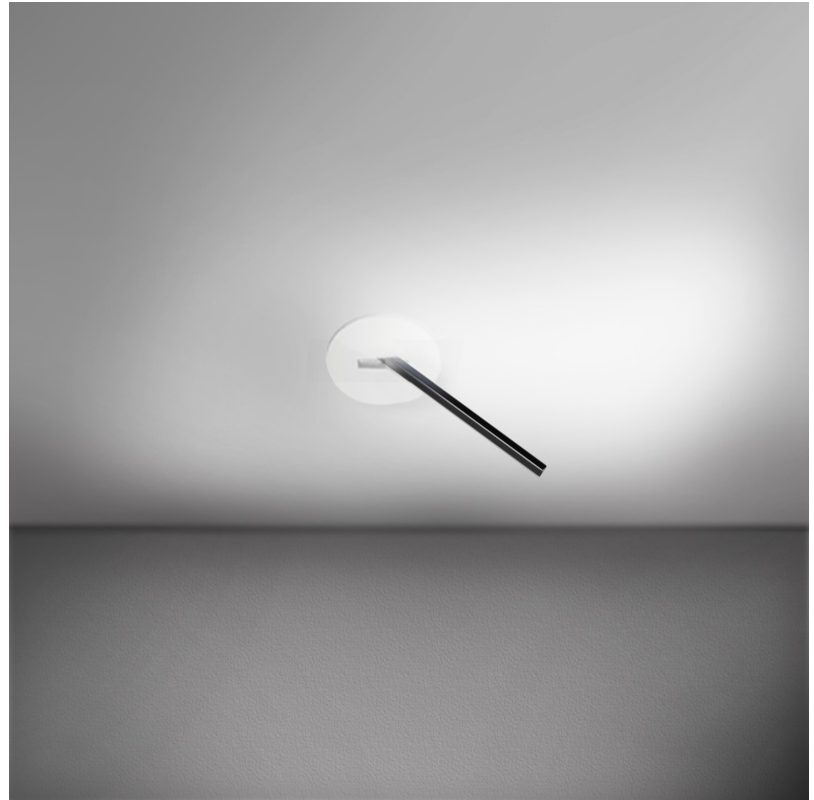

PROJECT	_____
TYPE	_____
SPECIFIER	_____
QUANTITY	_____
DATE	_____

SPILLO 1 ROD RECESSED

D46020- _____ - _____
base number   Color   Finish
                                         Temperature   Options

1. To build a product code in our configurator select the specify button on the base model # product page
2. To build a manual product code on this datasheet choose from the options listed below in blue font and add the suffix to the base model #

GENERAL

Series: Spillo
Subseries: Spillo 1 Rod
Partner: Icone
Division: Design
Installation: Recessed
Product Type: Ceiling Recessed
Mounting Location: Ceiling
Light Distribution: Adjustable

PHYSICAL

Shape: Rectangle
Width (mm): 50
Width (in): 1 ¹⁵/₁₆
Height (mm): 200
Height (in): 7 ⁷/₈
Fixture Finish: WHI / BLK / CHR / BGD
Fixture Material: Brass

ELECTRICAL

Lamp Type: LED
Total Output Wattage (W): 2.64
Dimming: 0-10V Dimming
Driver Included: No
Driver Location: Remote
Driver Type: Constant Voltage - 120 / 277Vac
Driver Class: Class 2
Input Voltage (V): 120 - 277
Output Voltage (V): 12
Upon Request: (Not included, see components) 0-10Vdc dimming / 277Vac

LED

Color Temperature (°K): 2700 / 3000
Nominal Lumen (lm): 220
CRI: >90 CRI
Lamp Life (hrs): 50000

OPTICAL

Adjustability: Tilt 120°

RATINGS AND CERTIFICATIONS

Certified By: Certified for North American Standards
IP rating: IP20