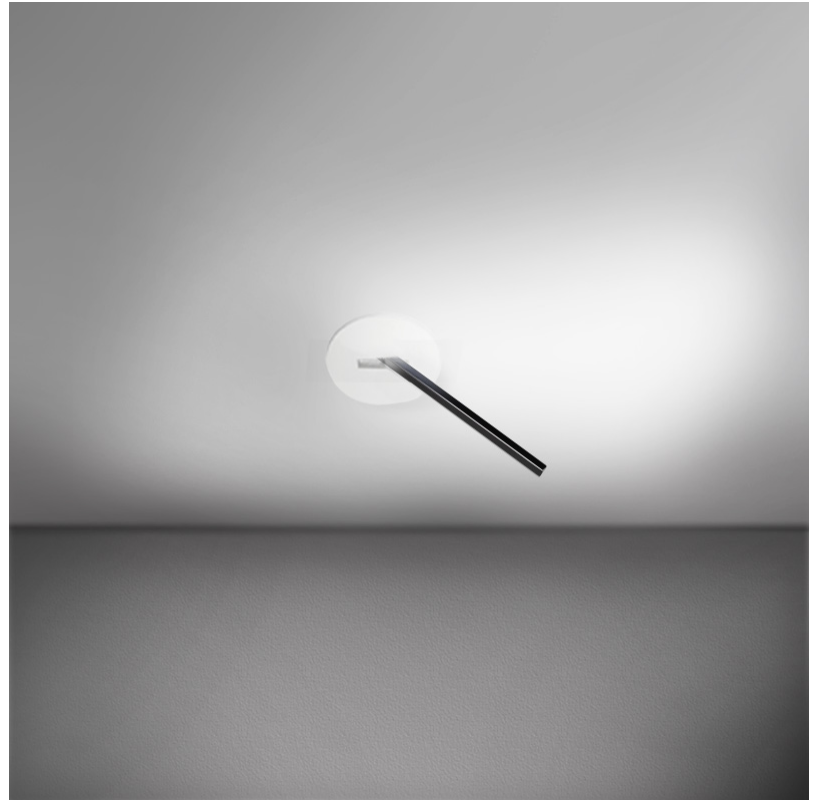

PROJECT	_____
TYPE	_____
SPECIFIER	_____
QUANTITY	_____
DATE	_____

SPILLO 1 ROD RECESSED

D46020- _____ - _____
base number   Color   Finish
                         Temperature   Options

1. To build a product code in our configurator select the specify button on the base model # product page
2. To build a manual product code on this datasheet choose from the options listed below in blue font and add the suffix to the base model #

GENERAL

Series: Spillo
Subseries: Spillo 1 Rod
Brand: Icone
Division: Design
Mounting Type: Recessed
Mounting Location: Wall
Subcategory: Ambient

PHYSICAL

Shape: Rectangle
Width (mm): 50
Width (in): 1 ¹⁵/₁₆
Height (mm): 200
Height (in): 7 ⁷/₈
Light Distribution: Adjustable
Fixture Finish: [WHI](#) / [BLK](#) / [CHR](#) / [BGD](#)
Fixture Material: Brass

ELECTRICAL

Lamp Type: LED
Total Output Wattage (W): 2.64
Dimming: 0-10V Dimming
Driver Included: No
Driver Location: Remote
Driver Type: Constant Voltage - 120 / 277Vac
Driver Class: Class 2
Input Voltage (V): 120 - 277
Output Voltage (V): 12
Upon Request: (Not included, see components) 0-10Vdc dimming / 277Vac

LED

Color Temperature (°K): [2700](#) / [3000](#)
Nominal Lumen (lm): 220
CRI: >90 CRI
Lamp Life (hrs): 50000

OPTICAL

Adjustability: Tilt 120°

RATINGS AND CERTIFICATIONS

Certified By: Certified for North American Standards
IP rating: IP20