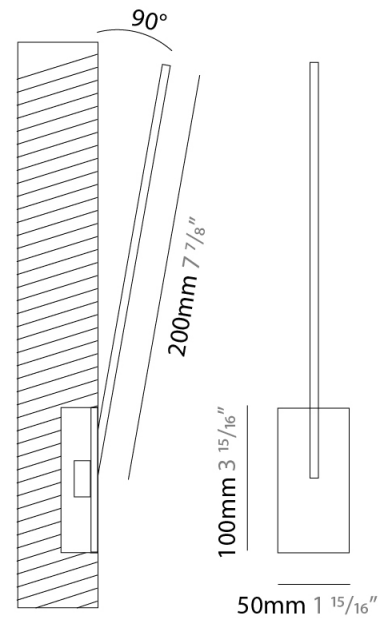

SPILLO 1 ROD RECESSED

D46012- -

base number   Color   Finish
                         Temperature   Options

1. To build a product code in our configurator select the specify button on the base model # product page
2. To build a manual product code on this datasheet choose from the options listed below in blue font and add the suffix to the base model #

GENERAL

Series: Spillo
Subseries: Spillo 1 Rod
Partner: Icone
Division: Design
Installation: Recessed
Product Type: Ceiling Recessed
Mounting Location: Ceiling
Light Distribution: Adjustable

PHYSICAL

Shape: Rectangle
Width (mm): 50
Width (in): 1 ¹⁵/₁₆
Height (mm): 200
Height (in): 7 ⁷/₈
Fixture Finish: WHI / BLK / CHR / BGD
Fixture Material: Brass

ELECTRICAL

Lamp Type: LED
Total Output Wattage (W): 2.64
Dimming: 0-10V Dimming
Driver Included: No
Driver Location: Remote
Driver Type: Constant Voltage - 120 / 277Vac
Driver Class: Class 2
Input Voltage (V): 120 - 277
Output Voltage (V): 12
Upon Request: (Not included, see components) 0-10Vdc dimming / 277Vac

LED

Color Temperature (°K): 2700 / 3000
Nominal Lumen (lm): 220
CRI: >90 CRI
Lamp Life (hrs): 50000

OPTICAL

Adjustability: Tilt 120°

RATINGS AND CERTIFICATIONS

Certified By: Certified for North American Standards
IP rating: IP20