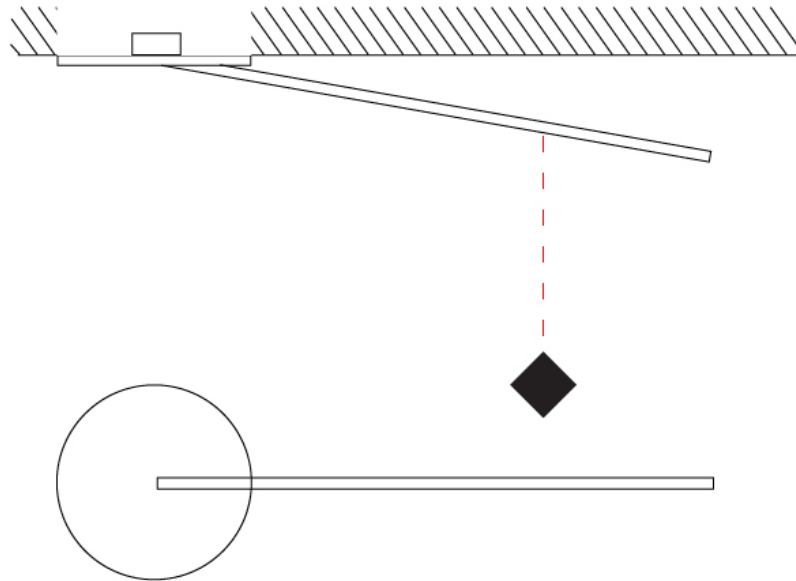

SPILO 1 ROD RECESSED

D46021-

PROJECT

TYPE

SPECIFIER

QUANTITY

DATE

D