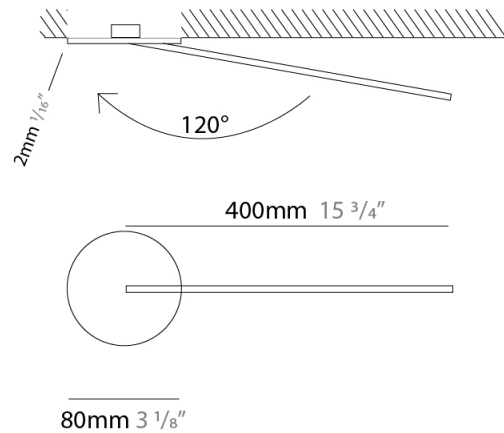

PROJECT	_____
TYPE	_____
SPECIFIER	_____
QUANTITY	_____
DATE	_____

SPILLO 1 ROD ROUND BASE RECESSED

D46022- _____ - _____
base number   Color   Finish
                                 Temperature   Options

1. To build a product code in our configurator select the specify button on the base model # product page
2. To build a manual product code on this datasheet choose from the options listed below in blue font and add the suffix to the base model #

GENERAL

Series: Spillo
Subseries: Spillo 1 Rod Round Base
Brand: Icone
Division: Design
Mounting Type: Recessed
Mounting Location: Wall
Subcategory: Ambient

PHYSICAL

Shape: Rectangle
Width (mm): 50
Width (in): 1 ¹⁵/₁₆
Height (mm): 400
Height (in): 15 ³/₄
Light Distribution: Adjustable
Fixture Finish: WHI / BLK / CHR / BGD
Fixture Material: Brass

ELECTRICAL

Lamp Type: LED
Total Output Wattage (W): 4.8
Dimming: 0-10V Dimming
Driver Included: No
Driver Location: Remote
Driver Type: Constant Voltage - 120Vac
Driver Class: Class 2
Input Voltage (V): 120
Output Voltage (V): 12
Upon Request: (Not included, see components) 0-10Vdc dimming / 277Vac

LED

Color Temperature (°K): 2700 / 3000
Nominal Lumen (lm): 440
CRI: >90 CRI
Lamp Life (hrs): 50000

OPTICAL

Adjustability: Tilt 120°

RATINGS AND CERTIFICATIONS

Certified By: Certified for North American Standards
IP rating: IP20