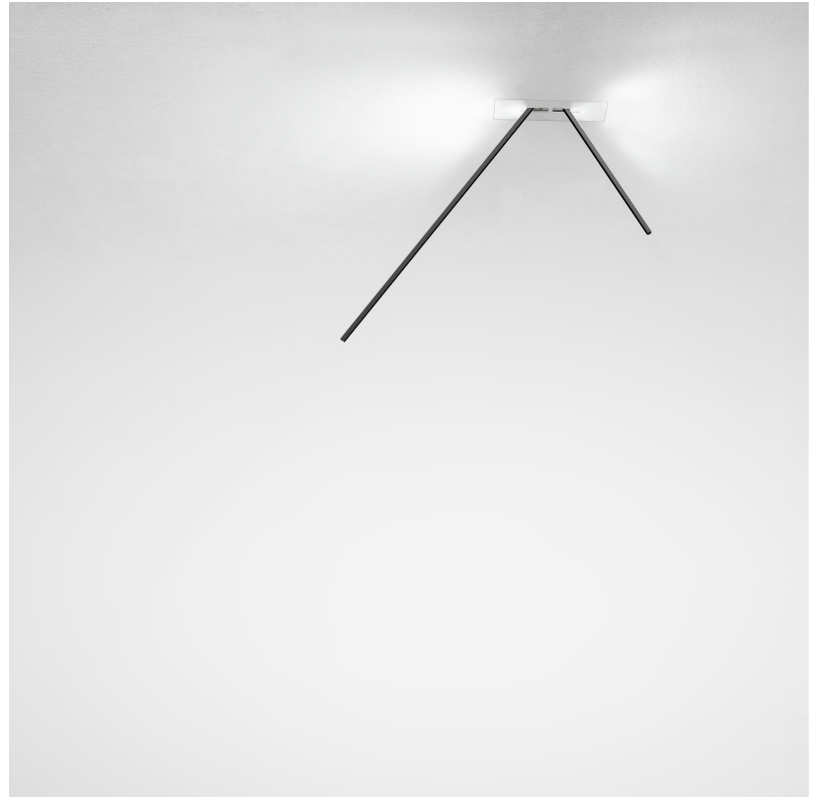

SPILLO 2 ROD RECESSED

D46029- -

base number   Color   Finish
Temperature   Options

1. To build a product code in our configurator select the specify button on the base model # product page
2. To build a manual product code on this datasheet choose from the options listed below in blue font and add the suffix to the base model #

GENERAL

Series: Spillo
Subseries: Spillo 2 Rod
Brand: Icone
Division: Design
Mounting Type: Recessed
Mounting Location: Ceiling
Subcategory: Ambient

PHYSICAL

Shape: Rectangle
Length (mm): 50
Length (in): 1 ¹⁵/₁₆
Width (mm): 600
Width (in): 23 ⁵/₆
Height (mm): 400
Height (in): 15 ³/₄
Light Distribution: Adjustable
Fixture Finish: WHI / BLK / CHR / BGD
Fixture Material: Brass

ELECTRICAL

Lamp Type: LED
Total Output Wattage (W): 7.44
Dimming: 0-10V Dimming
Driver Included: No
Driver Location: Remote
Driver Type: Constant Voltage - 120Vac
Driver Class: Class 2
Input Voltage (V): 120 - 277
Output Voltage (V): 12
Upon Request: (Not included, see components) 0-10Vdc dimming / 277Vac

LED

Color Temperature (°K): 2700 / 3000
Nominal Lumen (lm): 660
CRI: >90 CRI
Lamp Life (hrs): 50000

OPTICAL

Adjustability: Tilt 90°

RATINGS AND CERTIFICATIONS

Certified By: Certified for North American Standards
IP rating: IP20

PROJECT _____
TYPE _____
SPECIFIER _____
QUANTITY _____
DATE _____