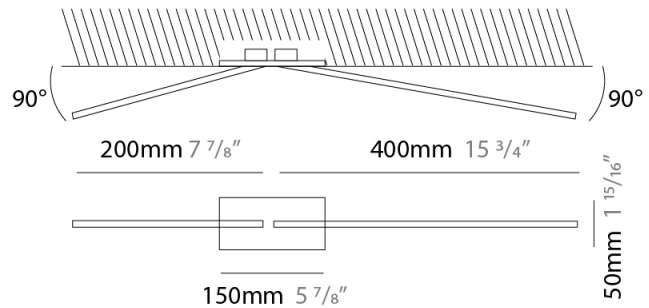

SPILLO 2 ROD RECESSED

D46029- -

base number   Color   Finish
Temperature   Options

1. To build a product code in our configurator select the specify button on the base model # product page
2. To build a manual product code on this datasheet choose from the options listed below in blue font and add the suffix to the base model #

GENERAL

Series: Spillo
Subseries: Spillo 2 Rod
Brand: Icone
Division: Design
Mounting Type: Recessed
Mounting Location: Ceiling
Subcategory: Ambient

PHYSICAL

Shape: Rectangle
Length (mm): 50
Length (in): 1 ¹⁵/₁₆
Width (mm): 600
Width (in): 23 ⁵/₆
Height (mm): 400
Height (in): 15 ³/₄
Light Distribution: Adjustable
Fixture Finish: WHI / BLK / CHR / BGD
Fixture Material: Brass

ELECTRICAL

Lamp Type: LED
Total Output Wattage (W): 7.44
Dimming: 0-10V Dimming
Driver Included: No
Driver Location: Remote
Driver Type: Constant Voltage - 120Vac
Driver Class: Class 2
Input Voltage (V): 120 - 277
Output Voltage (V): 12
Upon Request: (Not included, see components) 0-10Vdc dimming / 277Vac

LED

Color Temperature (°K): 2700 / 3000
Nominal Lumen (lm): 660
CRI: >90 CRI
Lamp Life (hrs): 50000

OPTICAL

Adjustability: Tilt 90°

RATINGS AND CERTIFICATIONS

Certified By: Certified for North American Standards
IP rating: IP20

PROJECT _____
TYPE _____
SPECIFIER _____
QUANTITY _____
DATE _____