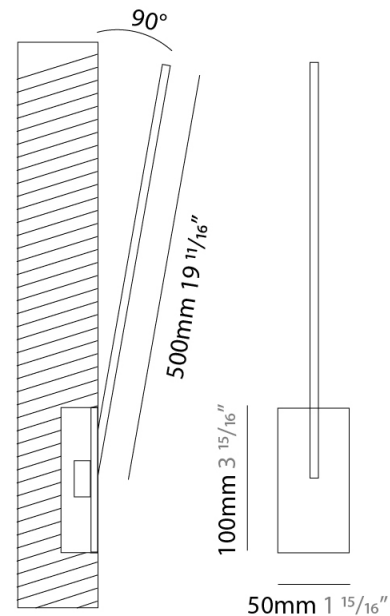

GENERAL

Series: Spillo
 Subseries: Spillo 1 Rod
 Brand: Icone
 Division: Design
 Mounting Type: Recessed
 Mounting Location: Wall
 Subcategory: Ambient

PHYSICAL

Shape: Rectangle
 Width (mm): 50
 Width (in): 1 15/16
 Height (mm): 500
 Height (in): 19 11/16
 Light Distribution: Adjustable
 Fixture Finish: WHI / BLK / CHR / BGD
 Fixture Material: Brass

LED

Color Temperature (°K): 2700 / 3000
 Nominal Lumen (lm): 550
 CRI: >90 CRI
 Lamp Life (hrs): 50000

OPTICAL

Adjustability: Tilt 120°

RATINGS AND CERTIFICATIONS

Certified By: Certified for North American Standards
 IP rating: IP20