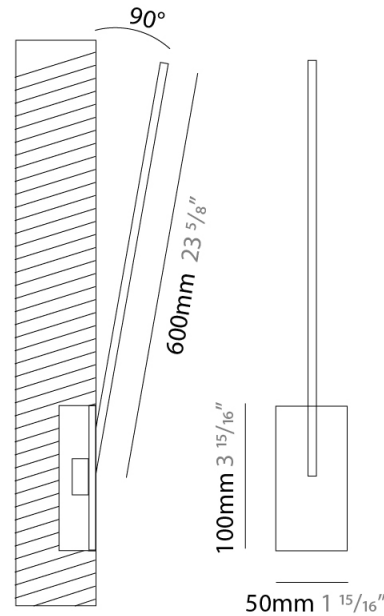

PROJECT	_____
TYPE	_____
SPECIFIER	_____
QUANTITY	_____
DATE	_____

SPILLO 1 ROD RECESSED

D46016- _____ - _____
base number   Color   Finish
                                         Temperature   Options

1. To build a product code in our configurator select the specify button on the base model # product page
2. To build a manual product code on this datasheet choose from the options listed below in blue font and add the suffix to the base model #

GENERAL

Series: Spillo
Subseries: Spillo 1 Rod
Brand: Icone
Division: Design
Mounting Type: Recessed
Mounting Location: Wall
Subcategory: Ambient

PHYSICAL

Shape: Rectangle
Width (mm): 50
Width (in): 1 15/16
Height (mm): 600
Height (in): 23 5/8
Light Distribution: Adjustable
Fixture Finish: WHI / BLK / CHR / BGD
Fixture Material: Brass

ELECTRICAL

Lamp Type: LED
Total Output Wattage (W): 7.92
Dimming: 0-10V Dimming
Driver Included: No
Driver Location: Remote
Driver Type: Constant Voltage - 120Vac
Driver Class: Class 2
Input Voltage (V): 120
Output Voltage (V): 12
Upon Request: (Not included, see components) 0-10Vdc dimming / 277Vac

LED

Color Temperature (°K): 2700 / 3000
Nominal Lumen (lm): 660
CRI: >90 CRI
Lamp Life (hrs): 50000

OPTICAL

Adjustability: Tilt 120°

RATINGS AND CERTIFICATIONS

Certified By: Certified for North American Standards
IP rating: IP20