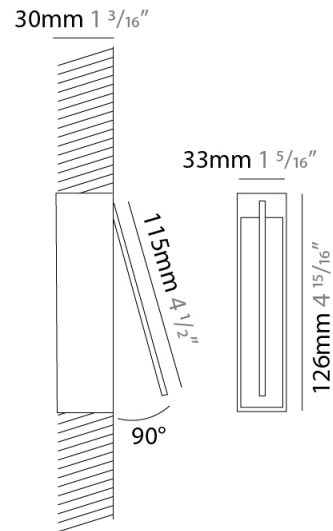

GENERAL

Series: Spillo
 Subseries: Spillo 1 Rod
 Brand: Icone
 Division: Design
 Mounting Type: Recessed
 Mounting Location: Wall
 Subcategory: Ambient

PHYSICAL

Shape: Rectangle
 Width (mm): 33
 Width (in): 1 ⁵/₁₆
 Height (mm): 126
 Height (in): 4 ¹⁵/₁₆
 Min. Recessing Depth (mm): 30
 Min. Recessing Depth (in): 1 ³/₁₆
 Light Distribution: Adjustable
[Fixture Finish: WHI / BLK / CHR / BGD](#)
 Fixture Material: Brass

LED

[Color Temperature \(°K\): 2700 / 3000](#)
 Nominal Lumen (lm): 110
 CRI: >90 CRI
 Lamp Life (hrs): 50000

OPTICAL

Adjustability: Tilt 120°

RATINGS AND CERTIFICATIONS

Certified By: Certified for North American Standards
 IP rating: IP20

GENERAL

Series: Spillo
 Subseries: Spillo 1 Rod
 Brand: Icone
 Division: Design
 Mounting Type: Recessed
 Mounting Location: Wall
 Subcategory: Ambient

PHYSICAL

Shape: Rectangle
 Width (mm): 33
 Width (in): 1 5/16
 Height (mm): 226
 Height (in): 8 7/8
 Min. Recessing Depth (mm): 30
 Min. Recessing Depth (in): 1 3/16
 Light Distribution: Adjustable
 Fixture Finish: WHI / BLK / CHR / BGD
 Fixture Material: Brass