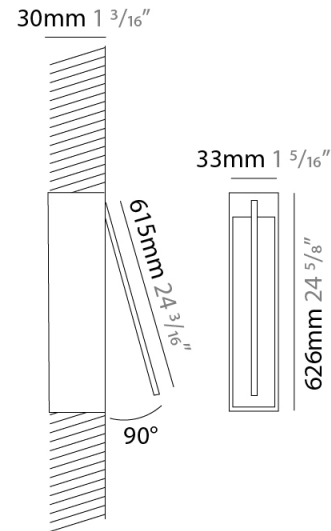

SPILLO 1 ROD RECESSED

D46008- -

base number
Color   Finish
Temperature   Options

1. To build a product code in our configurator select the specify button on the base model # product page
2. To build a manual product code on this datasheet choose from the options listed below in blue font and add the suffix to the base model #

GENERAL

Series: Spillo
Subseries: Spillo 1 Rod
Brand: Icone
Division: Design
Mounting Type: Recessed
Mounting Location: Wall
Subcategory: Ambient

PHYSICAL

Shape: Rectangle
Width (mm): 33
Width (in): 1 ⁵/₁₆
Height (mm): 626
Height (in): 24 ⁵/₈
Min. Recessing Depth (mm): 30
Min. Recessing Depth (in): 1 ³/₁₆
Light Distribution: Adjustable
Fixture Finish: WHI / BLK / CHR / BGD
Fixture Material: Brass

ELECTRICAL

Lamp Type: LED
Total Output Wattage (W): 7.92
Dimming: 0-10V Dimming
Driver Included: No
Driver Location: Remote
Driver Type: Constant Voltage - 120Vac
Driver Class: Class 2
Input Voltage (V): 120
Output Voltage (V): 12
Upon Request: (Not included, see components) 0-10Vdc dimming / 277Vac

LED

Color Temperature (°K): 2700 / 3000
Nominal Lumen (lm): 660
CRI: >90 CRI
Lamp Life (hrs): 50000

OPTICAL

Adjustability: Tilt 120°

RATINGS AND CERTIFICATIONS

Certified By: Certified for North American Standards
IP rating: IP20

PROJECT
TYPE
SPECIFIER
QUANTITY
DATE