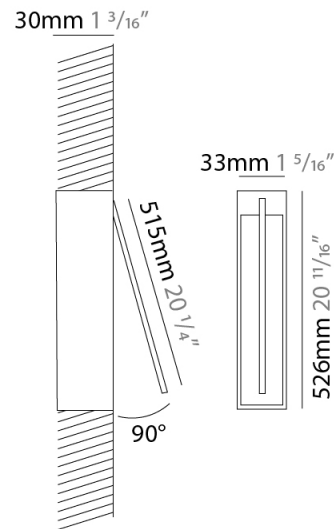

SPILLO 1 ROD RECESSED

D46007- -

base number
Color   Temperature   Finish   Options

1. To build a product code in our configurator select the specify button on the base model # product page
2. To build a manual product code on this datasheet choose from the options listed below in blue font and add the suffix to the base model #

GENERAL

Series: Spillo
Subseries: Spillo 1 Rod
Brand: Icone
Division: Design
Mounting Type: Recessed
Mounting Location: Wall
Subcategory: Ambient

PHYSICAL

Shape: Rectangle
Width (mm): 33
Width (in): 1 ⁵/₁₆
Height (mm): 526
Height (in): 20 ¹¹/₁₆
Min. Recessing Depth (mm): 30
Min. Recessing Depth (in): 1 ³/₁₆
Light Distribution: Adjustable
[Fixture Finish: WHI / BLK / CHR / BGD](#)
Fixture Material: Brass

ELECTRICAL

Lamp Type: LED
Total Output Wattage (W): 6.6
Dimming: 0-10V Dimming
Driver Included: No
Driver Location: Remote
Driver Type: Constant Voltage - 120 / 277Vac
Driver Class: Class 2
Input Voltage (V): 120 - 277
Output Voltage (V): 12
Upon Request: (Not included, see components) 0-10Vdc dimming / 277Vac

LED

[Color Temperature (°K): 2700 / 3000](#)
Nominal Lumen (lm): 550
CRI: >90 CRI
Lamp Life (hrs): 50000

OPTICAL

Adjustability: Tilt 120°

RATINGS AND CERTIFICATIONS

Certified By: Certified for North American Standards
IP rating: IP20

PROJECT
TYPE
SPECIFIER
QUANTITY
DATE