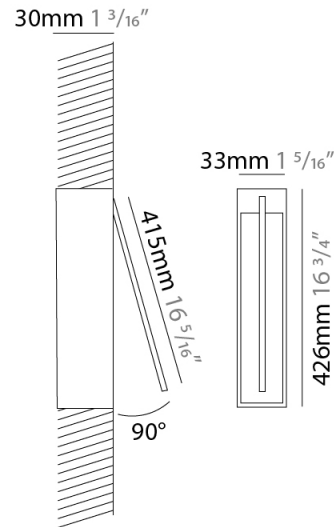

SPILLO 1 ROD RECESSED

D46006- -

base number   Color   Finish
Temperature   Options

1. To build a product code in our configurator select the specify button on the base model # product page
2. To build a manual product code on this datasheet choose from the options listed below in blue font and add the suffix to the base model #

GENERAL

Series: Spillo
Subseries: Spillo 1 Rod
Brand: Icone
Division: Design
Mounting Type: Recessed
Mounting Location: Wall
Subcategory: Ambient

PHYSICAL

Shape: Rectangle
Width (mm): 33
Width (in): 1 5/16
Height (mm): 426
Height (in): 16 3/4
Min. Recessing Depth (mm): 30
Min. Recessing Depth (in): 1 3/16
Light Distribution: Adjustable
Fixture Finish: WHI / BLK / CHR / BGD
Fixture Material: Brass

ELECTRICAL

Lamp Type: LED
Total Output Wattage (W): 4.8
Dimming: 0-10V Dimming
Driver Included: No
Driver Location: Remote
Driver Type: Constant Voltage - 120Vac
Driver Class: Class 2
Input Voltage (V): 120
Output Voltage (V): 12
Upon Request: (Not included, see components) 0-10Vdc dimming / 277Vac

LED

Color Temperature (°K): 2700 / 3000
Nominal Lumen (lm): 440
CRI: >90 CRI
Lamp Life (hrs): 50000

OPTICAL

Adjustability: Tilt 120°

RATINGS AND CERTIFICATIONS

Certified By: Certified for North American Standards
IP rating: IP20

PROJECT
TYPE
SPECIFIER
QUANTITY
DATE