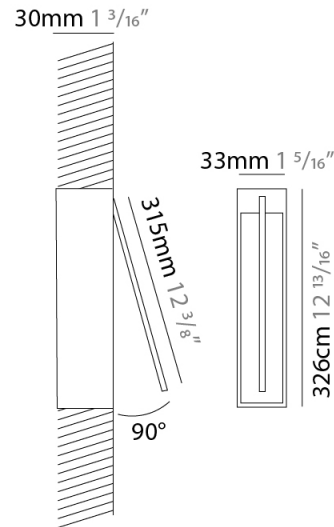

PROJECT
TYPE
SPECIFIER
QUANTITY
DATE

SPILLO 1 ROD RECESSED

D46005-

base number
Color   Finish
Temperature   Options

1. To build a product code in our configurator select the specify button on the base model # product page
2. To build a manual product code on this datasheet choose from the options listed below in blue font and add the suffix to the base model #

GENERAL

Series: Spillo
Subseries: Spillo 1 Rod
Brand: Icone
Division: Design
Mounting Type: Recessed
Mounting Location: Wall
Subcategory: Ambient

PHYSICAL

Shape: Rectangle
Width (mm): 33
Width (in): 1 ⁵/₁₆
Height (mm): 326
Height (in): 12 ¹³/₁₆
Min. Recessing Depth (mm): 30
Min. Recessing Depth (in): 1 ³/₁₆
Light Distribution: Adjustable
[Fixture Finish: WHI / BLK / CHR / BGD](#)
Fixture Material: Brass

ELECTRICAL

Lamp Type: LED
Total Output Wattage (W): 3.96
Dimming: 0-10V Dimming
Driver Included: No
Driver Location: Remote
Driver Type: Constant Voltage - 120 / 277Vac
Driver Class: Class 2
Input Voltage (V): 120 - 277
Output Voltage (V): 12
Upon Request: (Not included, see components) 0-10Vdc dimming / 277Vac

LED

[Color Temperature (°K): 2700 / 3000](#)
Nominal Lumen (lm): 330
CRI: >90 CRI
Lamp Life (hrs): 50000

OPTICAL

Adjustability: Tilt 120°

RATINGS AND CERTIFICATIONS

Certified By: Certified for North American Standards
IP rating: IP20