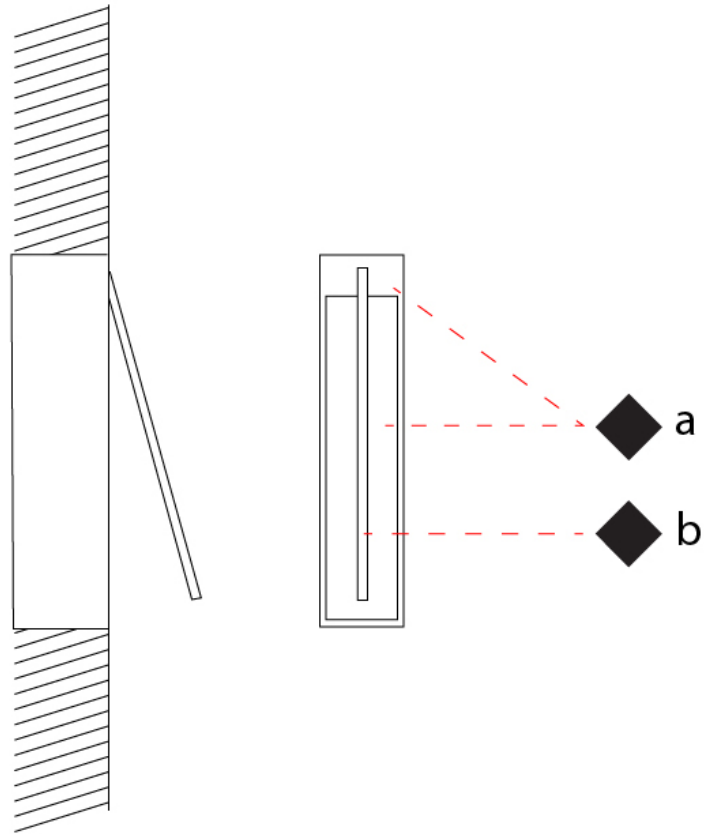

SPILO 1 ROD RECESSED

D46005-

PROJECT
TYPE
SPECIFIER
QUANTITY
DATE

D