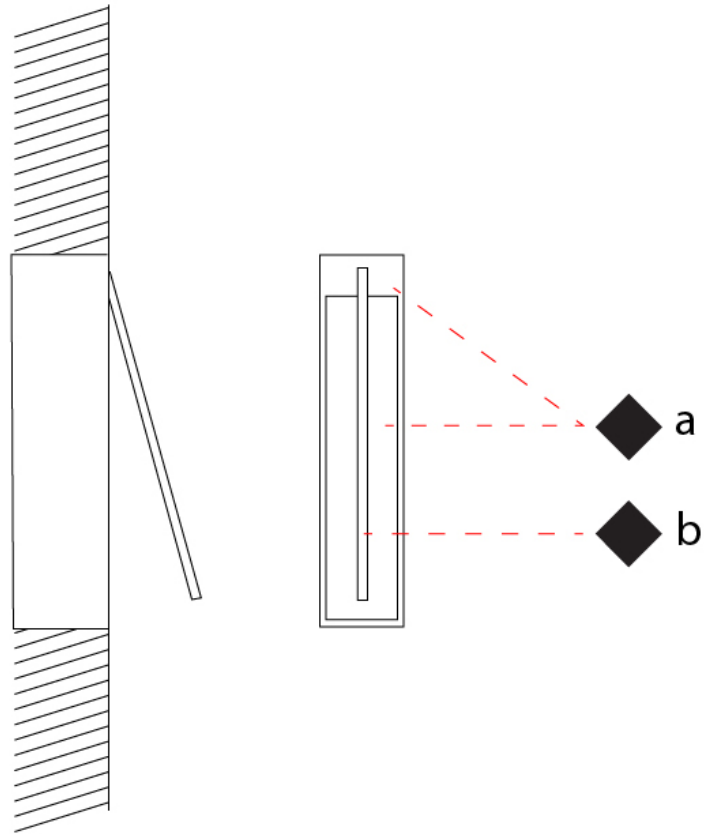

SPILO 1 ROD RECESSED

D46009-

PROJECT	_____
TYPE	_____
SPECIFIER	_____
QUANTITY	_____
DATE	_____

D