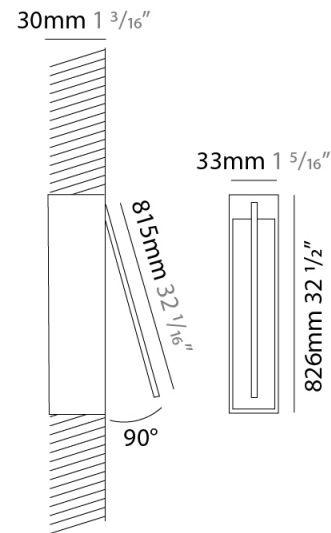

PROJECT
TYPE
SPECIFIER
QUANTITY
DATE

SPILLO 1 ROD RECESSED

D46009- -

base number   Color   Finish
Temperature   Options

1. To build a product code in our configurator select the specify button on the base model # product page
2. To build a manual product code on this datasheet choose from the options listed below in blue font and add the suffix to the base model #

GENERAL

Series: Spillo
Subseries: Spillo 1 Rod
Brand: Icone
Division: Design
Mounting Type: Recessed
Mounting Location: Wall
Subcategory: Ambient

PHYSICAL

Shape: Rectangle
Width (mm): 33
Width (in): 1 ⁵/₁₆
Height (mm): 826
Height (in): 32 ¹/₂
Min. Recessing Depth (mm): 30
Min. Recessing Depth (in): 1 ³/₁₆
Light Distribution: Adjustable
Fixture Finish: WHI / BLK / CHR / BGD
Fixture Material: Brass

ELECTRICAL

Lamp Type: LED
Total Output Wattage (W): 10.56
Dimming: 0-10V Dimming
Driver Included: No
Driver Location: Remote
Driver Type: Constant Voltage - 120Vac
Driver Class: Class 2
Input Voltage (V): 120
Output Voltage (V): 12
Upon Request: (Not included, see components) 0-10Vdc dimming / 277Vac

LED

Color Temperature (°K): 2700 / 3000
Nominal Lumen (lm): 880
CRI: >90 CRI
Lamp Life (hrs): 50000

OPTICAL

Adjustability: Tilt 120°

RATINGS AND CERTIFICATIONS

Certified By: Certified for North American Standards
IP rating: IP20