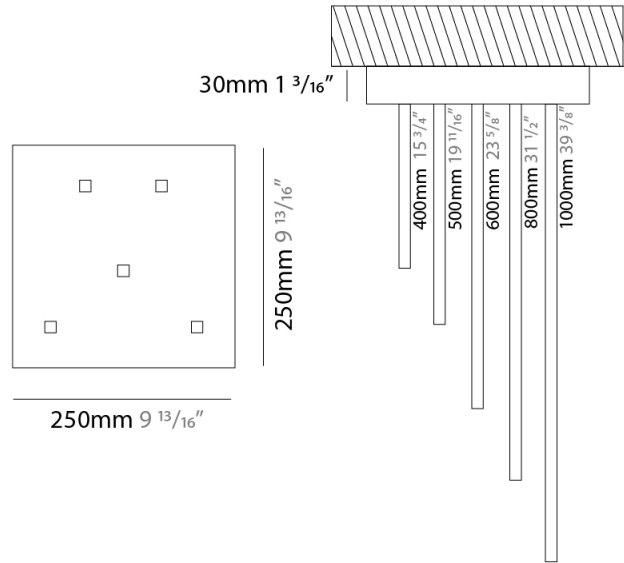

SPILLO 5 ROD RECESSED

D46017- _____ - _____
base number   Color   Finish
                                 Temperature   Options

1. To build a product code in our configurator select the specify button on the base model # product page
2. To build a manual product code on this datasheet choose from the options listed below in blue font and add the suffix to the base model #

GENERAL

Series: Spillo
Subseries: Spillo 5 Rod
Brand: Icone
Division: Design
Mounting Type: Recessed
Mounting Location: Ceiling
Subcategory: Ambient

PHYSICAL

Shape: Abstract
Width (mm): 50
Width (in): 1 ¹⁵/₁₆
Height (mm): 1000
Height (in): 39 ³/₈
Light Distribution: Adjustable
Fixture Finish: WHI / BLK / CHR / BGD
Fixture Material: Brass

ELECTRICAL

Lamp Type: LED
Total Output Wattage (W): 45.72
Dimming: 0-10V Dimming
Driver Included: No
Driver Location: Remote
Driver Type: Constant Voltage - 120 / 277Vac
Driver Class: Class 2
Input Voltage (V): 120 - 277
Output Voltage (V): 12
Upon Request: (Not included, see components) 0-10Vdc dimming / 277Vac

LED

Color Temperature (°K): 2700 / 3000
Nominal Lumen (lm): 3850
CRI: >90 CRI
Lamp Life (hrs): 50000

OPTICAL

Adjustability: Tilt 120°

RATINGS AND CERTIFICATIONS

Certified By: Certified for North American Standards
IP rating: IP20