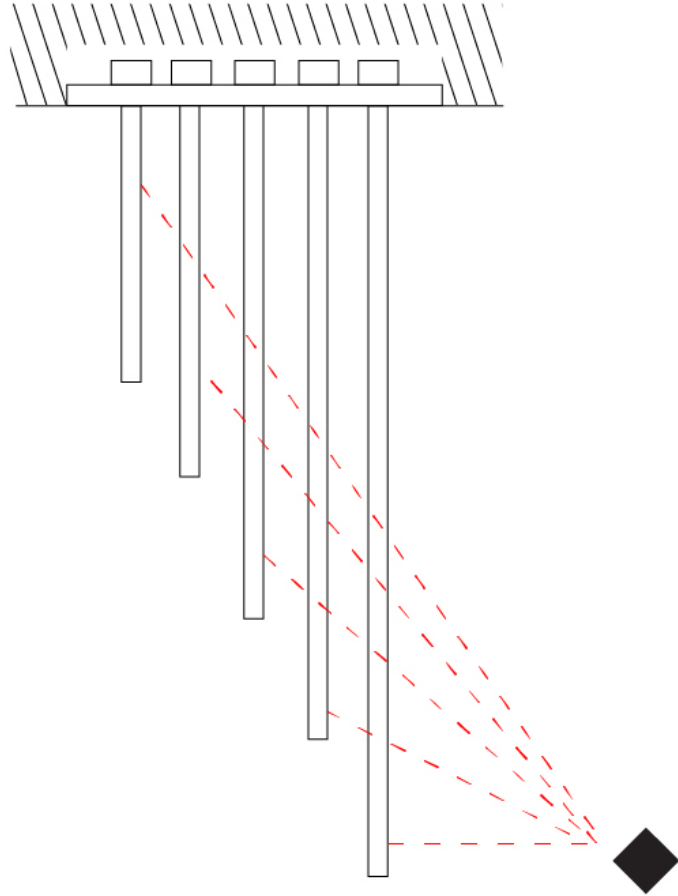

SPILO 5 ROD RECESSED

D46017-

PROJECT	_____
TYPE	_____
SPECIFIER	_____
QUANTITY	_____
DATE	_____

D