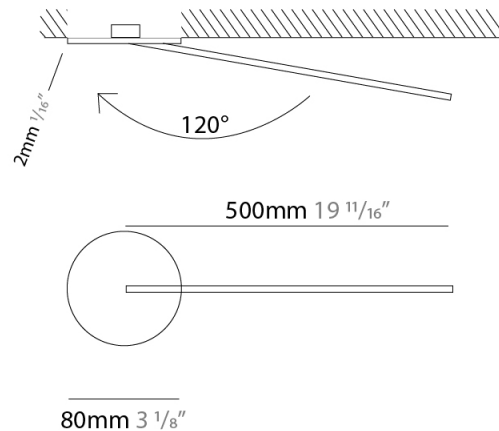

SPILLO 1 ROD RECESSED

D46023- _____ - _____

base number   Color _____   Finish _____
                                         Temperature   Options

1. To build a product code in our configurator select the specify button on the base model # product page
2. To build a manual product code on this datasheet choose from the options listed below in blue font and add the suffix to the base model #

GENERAL

Series: Spillo
Subseries: Spillo 1 Rod
Partner: Icone
Division: Design
Installation: Recessed
Product Type: Ceiling Recessed
Mounting Location: Ceiling
Light Distribution: Adjustable

PHYSICAL

Shape: Rectangle
Width (mm): 50
Width (in): 1 ¹⁵/₁₆
Height (mm): 500
Height (in): 19 ¹¹/₁₆
Fixture Finish: WHI / BLK / CHR / BGD
Fixture Material: Brass

ELECTRICAL

Lamp Type: LED
Total Output Wattage (W): 6.6
Dimming: 0-10V Dimming
Driver Included: No
Driver Location: Remote
Driver Type: Constant Voltage - 120Vac
Driver Class: Class 2
Input Voltage (V): 120
Output Voltage (V): 12
Upon Request: (Not included, see components) 0-10Vdc dimming / 277Vac

LED

Color Temperature (°K): 2700 / 3000
Nominal Lumen (lm): 550
CRI: >90 CRI
Lamp Life (hrs): 50000

OPTICAL

Adjustability: Tilt 120°

RATINGS AND CERTIFICATIONS

Certified By: Certified for North American Standards
IP rating: IP20