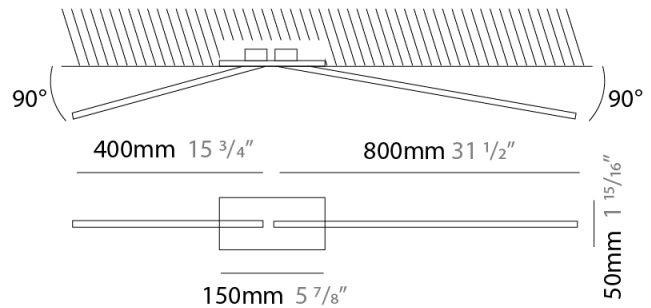

SPILLO 2 ROD RECESSED

D46031- _____ - _____
base number   Color   Finish
                         Temperature   Options

1. To build a product code in our configurator select the specify button on the base model # product page
2. To build a manual product code on this datasheet choose from the options listed below in blue font and add the suffix to the base model #

GENERAL

Series: Spillo
Subseries: Spillo 2 Rod
Partner: Icone
Division: Design
Installation: Recessed
Product Type: Ceiling Recessed
Mounting Location: Ceiling
Light Distribution: Adjustable

PHYSICAL

Shape: Rectangle
Length (mm): 50
Length (in): 1 ¹⁵/₁₆
Width (mm): 1200
Width (in): 47 ¹/₄
Height (mm): 800
Height (in): 31 ¹/₂
Fixture Finish: WHI / BLK / CHR / BGD
Fixture Material: Brass

ELECTRICAL

Lamp Type: LED
Total Output Wattage (W): 15.36
Dimming: 0-10V Dimming
Driver Included: No
Driver Location: Remote
Driver Type: Constant Voltage - 120Vac
Driver Class: Class 2
Input Voltage (V): 120 - 277
Output Voltage (V): 12
Upon Request: (Not included, see components) 0-10Vdc dimming / 277Vac

LED

Color Temperature (°K): 2700 / 3000
Nominal Lumen (lm): 1320
CRI: >90 CRI
Lamp Life (hrs): 50000

OPTICAL

Adjustability: Tilt 90°

RATINGS AND CERTIFICATIONS

Certified By: Certified for North American Standards
IP rating: IP20