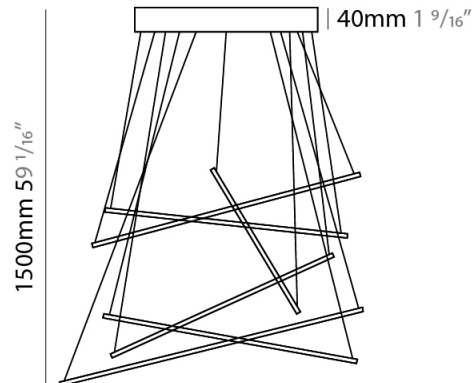

300mm 11 ¹³/₁₆"

300mm 11 ¹³/₁₆"