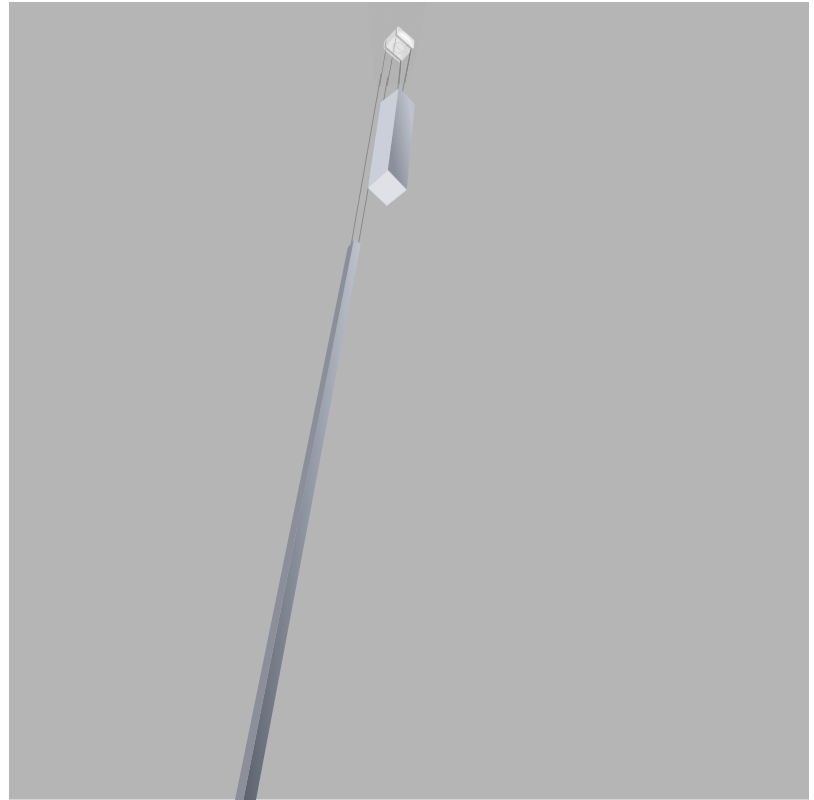

PROJECT
TYPE
SPECIFIER
QUANTITY
DATE

SPILLO VERTICAL SUSPENSION

D42051- -
base number   Color   Finish
                         Temperature   Options

1. To build a product code in our configurator select the specify button on the base model # product page
2. To build a manual product code on this datasheet choose from the options listed below in blue font and add the suffix to the base model #

GENERAL

Series: Spillo
Subseries: Spillo Vertical
Partner: Icone
Division: Design
Installation: Suspension
Product Type: Pendant
Mounting Location: Ceiling
Light Distribution: Adjustable

PHYSICAL

Shape: Rectangle
Height (mm): 1700
Height (in): 66 ¹⁵/₁₆
Max. Overall Height (mm): 3000
Max. Overall Height (in): 118 ¹/₈
Fixture Finish: WHI / CHR / BGD
Fixture Material: Brass

ELECTRICAL

Lamp Type: LED
Total Output Wattage (W): 20
Dimming: 0-10V Dimming
Driver Location: Integrated
Driver Type: Constant Voltage - 120Vac - non-dimming
Driver Class: Class 2
Input Voltage (V): 120 - 277
Output Voltage (V): 12
Upon Request: (Not included - see components) Remote: 0-10Vdc dimming / 277Vac

LED

Color Temperature (°K): 2700 / 3000
Nominal Lumen (lm): 1650
CRI: >90 CRI
Lamp Life (hrs): 50000

OPTICAL

RATINGS AND CERTIFICATIONS

Certified By: Certified for North American Standards
IP rating: IP20