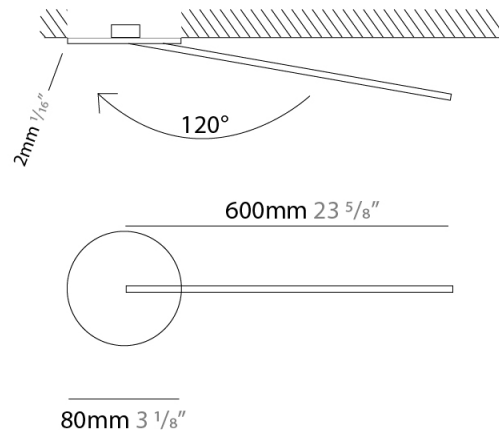

SPILLO 1 ROD RECESSED

D46024- _____ - _____
base number   Color   Finish
                         Temperature   Options

1. To build a product code in our configurator select the specify button on the base model # product page
2. To build a manual product code on this datasheet choose from the options listed below in blue font and add the suffix to the base model #

GENERAL

Series: Spillo
Subseries: Spillo 1 Rod
Partner: Icone
Division: Design
Installation: Recessed
Product Type: Ceiling Recessed
Mounting Location: Ceiling
Light Distribution: Adjustable

PHYSICAL

Shape: Rectangle
Width (mm): 50
Width (in): 1 ¹⁵/₁₆
Height (mm): 600
Height (in): 23 ⁵/₈
Fixture Finish: WHI / BLK / CHR / BGD
Fixture Material: Brass

ELECTRICAL

Lamp Type: LED
Total Output Wattage (W): 7.92
Dimming: Non-Dimmable
Driver Included: No
Driver Location: Remote
Driver Type: Constant Voltage - 120Vac
Driver Class: Class 2
Input Voltage (V): 120
Output Voltage (V): 12
Upon Request: (Not included, see components) 0-10Vdc dimming / 277Vac

LED

Color Temperature (°K): 2700 / 3000
Nominal Lumen (lm): 660
CRI: >90 CRI
Lamp Life (hrs): 50000

OPTICAL

Adjustability: Tilt 120°

RATINGS AND CERTIFICATIONS

Certified By: Certified for North American Standards
IP rating: IP20