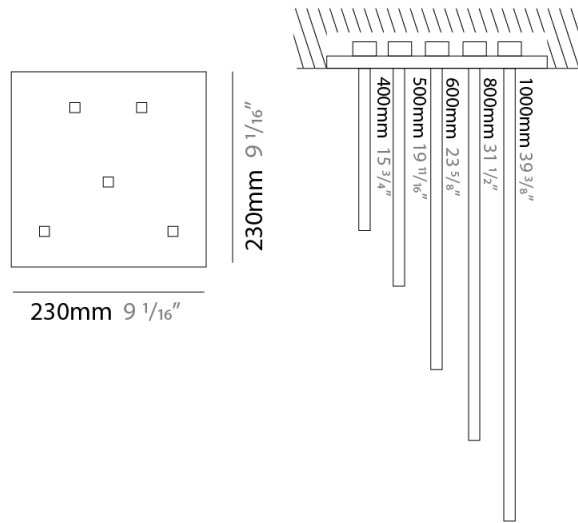

PROJECT	
TYPE	
SPECIFIER	
QUANTITY	
DATE	

SPILLO 5 ROD SURFACE

D42068- -
base number   Color   Finish
                         Temperature   Options

1. To build a product code in our configurator select the specify button on the base model # product page
2. To build a manual product code on this datasheet choose from the options listed below in blue font and add the suffix to the base model #

GENERAL

Series: Spillo
Subseries: Spillo 5 Rod
Partner: Icone
Division: Design
Installation: Surface
Product Type: Ceiling Surface
Mounting Location: Ceiling
Light Distribution: Adjustable

PHYSICAL

Shape: Abstract
Height (mm): 1030
Height (in): 40 ⁹/₁₆
Fixture Finish: WHI / BLK / CHR / BGD
Fixture Material: Brass

ELECTRICAL

Lamp Type: LED
Total Output Wattage (W): 45.72
Dimming: 0-10V Dimming
Driver Included: Yes
Driver Location: Integrated
Driver Type: Constant Voltage - 120-277Vac Non-dimming
Driver Class: Class 2
Input Voltage (V): 120 - 277
Output Voltage (V): 12
Upon Request: (Not included, see components) Remote: 0-10Vdc dimming / (Included) Integral: Non-dimming / 277Vac

LED

Color Temperature (°K): 2700 / 3000
Nominal Lumen (lm): 3850
CRI: >90 CRI
Lamp Life (hrs): 50000

OPTICAL

RATINGS AND CERTIFICATIONS

Certified By: Certified for North American Standards
IP rating: IP20