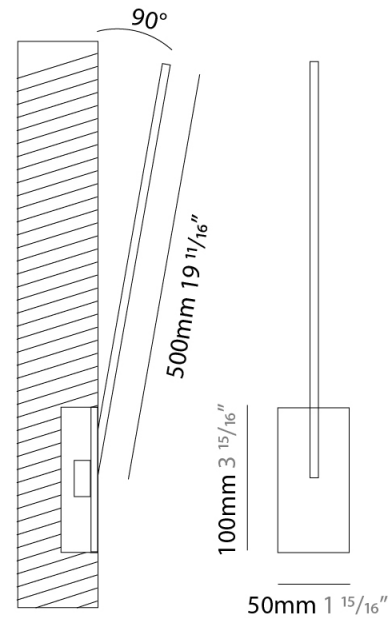

SPILLO 1 ROD RECESSED

D46015- _____ - _____
base number   Color   Finish
                         Temperature   Options

1. To build a product code in our configurator select the specify button on the base model # product page
2. To build a manual product code on this datasheet choose from the options listed below in blue font and add the suffix to the base model #

GENERAL

Series: Spillo
Subseries: Spillo 1 Rod
Partner: Icone
Division: Design
Installation: Recessed
Product Type: Ceiling Recessed
Mounting Location: Ceiling
Light Distribution: Adjustable

PHYSICAL

Shape: Rectangle
Width (mm): 50
Width (in): 1 ¹⁵/₁₆
Height (mm): 500
Height (in): 19 ¹¹/₁₆
Fixture Finish: WHI / BLK / CHR / BGD
Fixture Material: Brass

ELECTRICAL

Lamp Type: LED
Total Output Wattage (W): 6.6
Dimming: 0-10V Dimming
Driver Included: No
Driver Location: Remote
Driver Type: Constant Voltage - 120Vac
Driver Class: Class 2
Input Voltage (V): 120
Output Voltage (V): 12
Upon Request: (Not included, see components) 0-10Vdc dimming / 277Vac

LED

Color Temperature (°K): 2700 / 3000
Nominal Lumen (lm): 550
CRI: >90 CRI
Lamp Life (hrs): 50000

OPTICAL

Adjustability: Tilt 120°

RATINGS AND CERTIFICATIONS

Certified By: Certified for North American Standards
IP rating: IP20