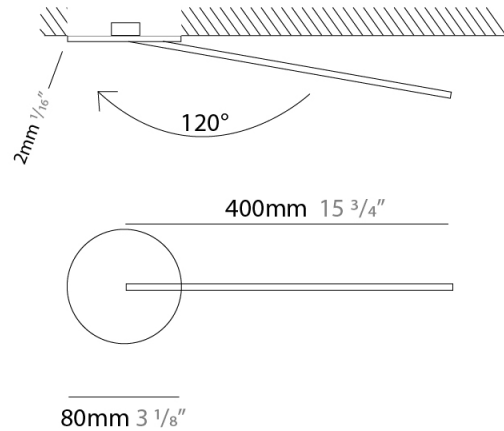

SPILLO 1 ROD ROUND BASE RECESSED

D46022- _____ - _____
base number   Color   Finish
                         Temperature   Options

1. To build a product code in our configurator select the specify button on the base model # product page
2. To build a manual product code on this datasheet choose from the options listed below in blue font and add the suffix to the base model #

GENERAL

Series: Spillo
Subseries: Spillo 1 Rod Round Base
Partner: Icone
Division: Design
Installation: Recessed
Product Type: Ceiling Recessed
Mounting Location: Ceiling
Light Distribution: Adjustable

PHYSICAL

Shape: Rectangle
Width (mm): 50
Width (in): $1 \frac{15}{16}$
Height (mm): 400
Height (in): $15 \frac{3}{4}$
Fixture Finish: WHI / BLK / CHR / BGD
Fixture Material: Brass

ELECTRICAL

Lamp Type: LED
Total Output Wattage (W): 4.8
Dimming: 0-10V Dimming
Driver Included: No
Driver Location: Remote
Driver Type: Constant Voltage - 120Vac
Driver Class: Class 2
Input Voltage (V): 120
Output Voltage (V): 12
Upon Request: (Not included, see components) 0-10Vdc dimming / 277Vac

LED

Color Temperature (°K): 2700 / 3000
Nominal Lumen (lm): 440
CRI: >90 CRI
Lamp Life (hrs): 50000

OPTICAL

Adjustability: Tilt 120°

RATINGS AND CERTIFICATIONS

Certified By: Certified for North American Standards
IP rating: IP20