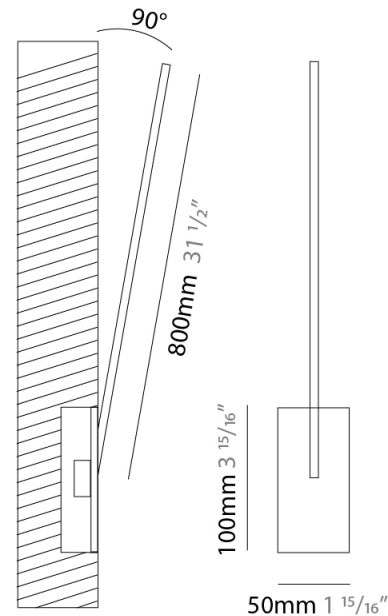

SPILLO 1 ROD RECESSED

D46018- _____ - _____
base number   Color   Finish
                         Temperature   Options

1. To build a product code in our configurator select the specify button on the base model # product page
2. To build a manual product code on this datasheet choose from the options listed below in blue font and add the suffix to the base model #

GENERAL

Series: Spillo
Subseries: Spillo 1 Rod
Partner: Icone
Division: Design
Installation: Recessed
Product Type: Ceiling Recessed
Mounting Location: Ceiling
Light Distribution: Adjustable

PHYSICAL

Shape: Rectangle
Width (mm): 50
Width (in): 1 ¹⁵/₁₆
Height (mm): 800
Height (in): 31 ¹/₂
Fixture Finish: WHI / BLK / CHR / BGD
Fixture Material: Brass

ELECTRICAL

Lamp Type: LED
Total Output Wattage (W): 10.56
Dimming: 0-10V Dimming
Driver Included: No
Driver Location: Remote
Driver Type: Constant Voltage - 120Vac
Driver Class: Class 2
Input Voltage (V): 120
Output Voltage (V): 12
Upon Request: (Not included, see components) 0-10Vdc dimming / 277Vac

LED

Color Temperature (°K): 2700 / 3000
Nominal Lumen (lm): 880
CRI: >90 CRI
Lamp Life (hrs): 50000

OPTICAL

Adjustability: Tilt 120°

RATINGS AND CERTIFICATIONS

Certified By: Certified for North American Standards
IP rating: IP20