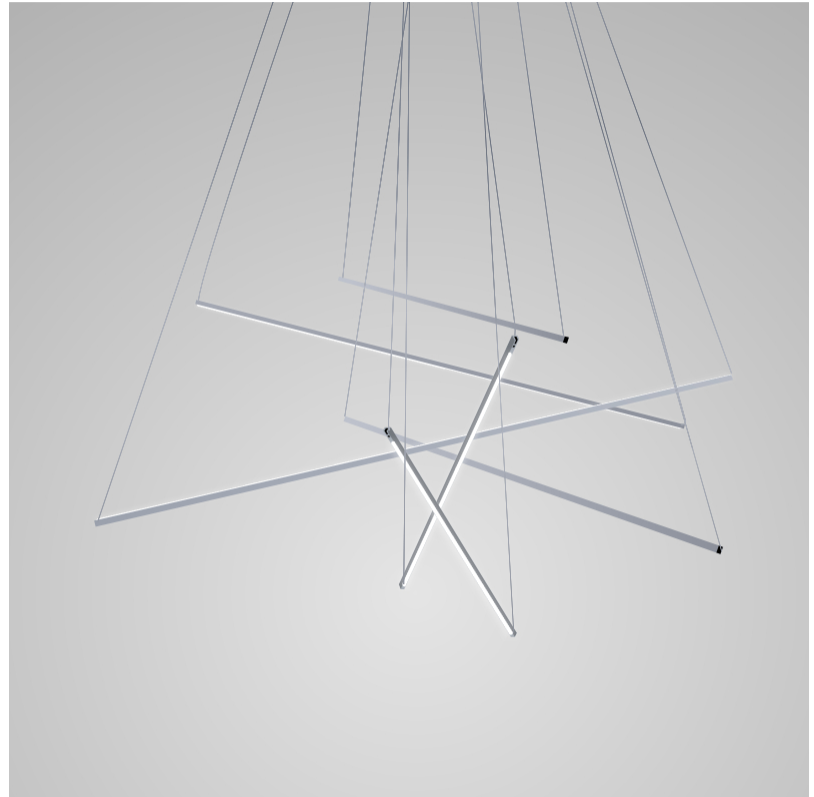

PROJECT	_____
TYPE	_____
SPECIFIER	_____
QUANTITY	_____
DATE	_____

SPILLO 6 ROD SUSPENSION

D42053- _____ - _____
base number   Color   Finish
                          Temperature   Options

1. To build a product code in our configurator select the specify button on the base model # product page
2. To build a manual product code on this datasheet choose from the options listed below in blue font and add the suffix to the base model #

GENERAL

Series: Spillo
Subseries: Spillo 6 Rod
Partner: Icone
Division: Design
Installation: Suspension
Product Type: Pendant
Mounting Location: Ceiling
Light Distribution: Adjustable

PHYSICAL

Shape: Abstract
Height (mm): 1500
Height (in): 59 ¹/₁₆
Fixture Finish: WHI / CHR / BGD
Fixture Material: Brass

ELECTRICAL

Lamp Type: LED
Total Output Wattage (W): 47
Dimming: 0-10V Dimming
Driver Included: Yes
Driver Location: Integrated
Driver Type: Constant Current - Universal
Input Voltage (V): 120 - 277
Output Voltage (V): 12
Upon Request: (Included) Integral: Non-dimming / 277Vac / (Not included - see components) Remote: 0-10Vdc dimming

LED

Color Temperature (°K): 2700 / 3000
Nominal Lumen (lm): 3960
CRI: >90 CRI
Lamp Life (hrs): 50000

OPTICAL

RATINGS AND CERTIFICATIONS

Certified By: Certified for North American Standards
IP rating: IP20