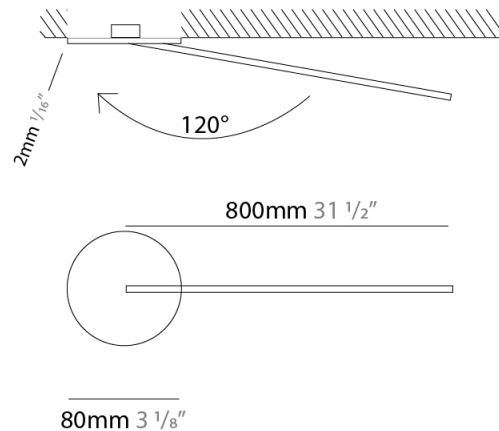

SPILLO 1 ROD RECESSED

D46025- _____ - _____
base number   Color   Finish
                                         Temperature   Options

1. To build a product code in our configurator select the specify button on the base model # product page
2. To build a manual product code on this datasheet choose from the options listed below in blue font and add the suffix to the base model #

GENERAL

Series: Spillo
Subseries: Spillo 1 Rod
Partner: Icone
Division: Design
Installation: Recessed
Product Type: Ceiling Recessed
Mounting Location: Ceiling
Light Distribution: Adjustable

PHYSICAL

Shape: Rectangle
Width (mm): 50
Width (in): 1 ¹⁵/₁₆
Height (mm): 800
Height (in): 31 1/2
Fixture Finish: WHI / BLK / CHR / BGD
Fixture Material: Brass

ELECTRICAL

Lamp Type: LED
Total Output Wattage (W): 10.56
Dimming: 0-10V Dimming
Driver Included: No
Driver Location: Remote
Driver Type: Constant Voltage - 120Vac
Driver Class: Class 2
Input Voltage (V): 120
Output Voltage (V): 12
Upon Request: (Not included, see components) 0-10Vdc dimming / 277Vac

LED

Color Temperature (°K): 2700 / 3000
Nominal Lumen (lm): 880
CRI: >90 CRI
Lamp Life (hrs): 50000

OPTICAL

Adjustability: Tilt 120°

RATINGS AND CERTIFICATIONS

Certified By: Certified for North American Standards
IP rating: IP20