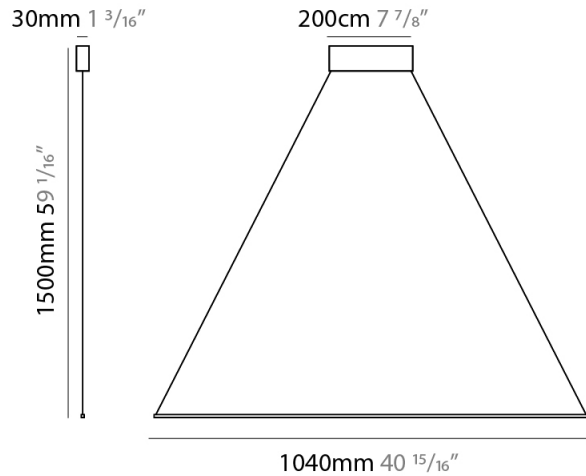

SPILLO HORIZONTAL SUSPENSION

D42050- _____ - _____
base number   Color   Finish
                         Temperature   Options

1. To build a product code in our configurator select the specify button on the base model # product page
2. To build a manual product code on this datasheet choose from the options listed below in blue font and add the suffix to the base model #

GENERAL

Series: Spillo
Subseries: Spillo Horizontal
Partner: Icone
Division: Design
Installation: Suspension
Product Type: Pendant
Mounting Location: Ceiling
Light Distribution: Adjustable

PHYSICAL

Shape: Abstract
Width (mm): 1040
Width (in): 40 ¹⁵/₁₆
Height (mm): 1500
Height (in): 59 ¹/₁₆
Fixture Finish: WHI / CHR / BGD
Fixture Material: Brass

ELECTRICAL

Lamp Type: LED
Total Output Wattage (W): 13.20
Dimming: 0-10V Dimming
Driver Included: Yes
Driver Location: Integrated
Driver Type: Constant Current - 120Vac - non-dimming
Driver Class: Class 2
Input Voltage (V): 120 - 277
Output Voltage (V): 12
Upon Request: (Not included - see components) Remote: 0-10Vdc dimming / 277Vac

LED

Color Temperature (°K): 2700 / 3000
Nominal Lumen (lm): 1100
CRI: >90 CRI
Lamp Life (hrs): 50000

OPTICAL

RATINGS AND CERTIFICATIONS

Certified By: Certified for North American Standards
IP rating: IP20