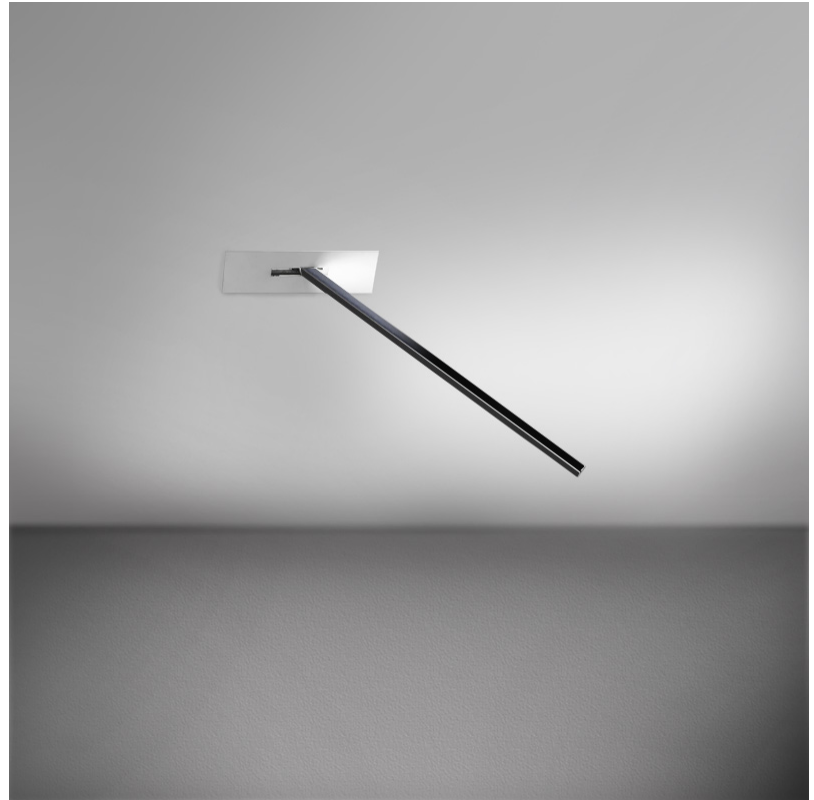

SPILLO 1 ROD RECESSED

D46014- _____ - _____
base number   Color   Finish
                         Temperature   Options

1. To build a product code in our configurator select the specify button on the base model # product page
2. To build a manual product code on this datasheet choose from the options listed below in blue font and add the suffix to the base model #

GENERAL

Series: Spillo
Subseries: Spillo 1 Rod
Partner: Icone
Division: Design
Installation: Recessed
Product Type: Ceiling Recessed
Mounting Location: Ceiling
Light Distribution: Adjustable

PHYSICAL

Shape: Rectangle
Width (mm): 50
Width (in): 1 ¹⁵/₁₆
Height (mm): 400
Height (in): 15 ³/₄
Fixture Finish: WHI / BLK / CHR / BGD
Fixture Material: Brass

ELECTRICAL

Lamp Type: LED
Total Output Wattage (W): 4.8
Dimming: 0-10V Dimming
Driver Included: No
Driver Location: Remote
Driver Type: Constant Voltage - 120Vac
Driver Class: Class 2
Input Voltage (V): 120
Output Voltage (V): 12
Upon Request: (Not included, see components) 0-10Vdc dimming / 277Vac

LED

Color Temperature (°K): 2700 / 3000
Nominal Lumen (lm): 440
CRI: >90 CRI
Lamp Life (hrs): 50000

OPTICAL

Adjustability: Tilt 120°

RATINGS AND CERTIFICATIONS

Certified By: Certified for North American Standards
IP rating: IP20