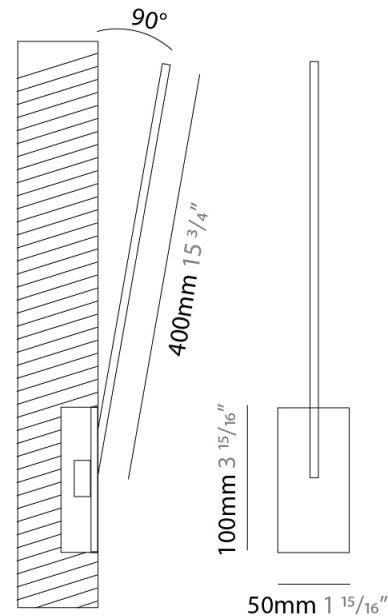

SPILLO 1 ROD RECESSED

D46014- _____ - _____
base number   Color   Finish
                         Temperature   Options

1. To build a product code in our configurator select the specify button on the base model # product page
2. To build a manual product code on this datasheet choose from the options listed below in blue font and add the suffix to the base model #

GENERAL

Series: Spillo
Subseries: Spillo 1 Rod
Partner: Icone
Division: Design
Installation: Recessed
Product Type: Ceiling Recessed
Mounting Location: Ceiling
Light Distribution: Adjustable

PHYSICAL

Shape: Rectangle
Width (mm): 50
Width (in): 1 ¹⁵/₁₆
Height (mm): 400
Height (in): 15 ³/₄
Fixture Finish: WHI / BLK / CHR / BGD
Fixture Material: Brass

ELECTRICAL

Lamp Type: LED
Total Output Wattage (W): 4.8
Dimming: 0-10V Dimming
Driver Included: No
Driver Location: Remote
Driver Type: Constant Voltage - 120Vac
Driver Class: Class 2
Input Voltage (V): 120
Output Voltage (V): 12
Upon Request: (Not included, see components) 0-10Vdc dimming / 277Vac

LED

Color Temperature (°K): 2700 / 3000
Nominal Lumen (lm): 440
CRI: >90 CRI
Lamp Life (hrs): 50000

OPTICAL

Adjustability: Tilt 120°

RATINGS AND CERTIFICATIONS

Certified By: Certified for North American Standards
IP rating: IP20