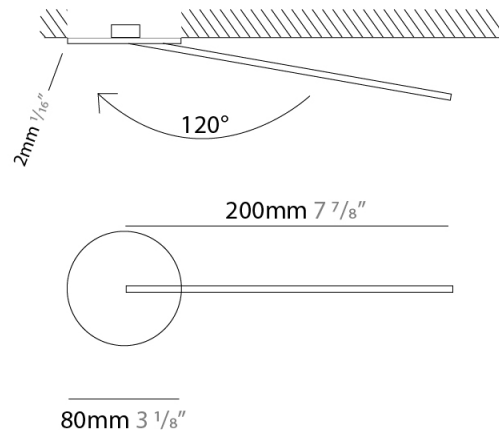

PROJECT	_____
TYPE	_____
SPECIFIER	_____
QUANTITY	_____
DATE	_____

SPILLO 1 ROD RECESSED

D46020- _____ - _____
base number   Color   Finish
                          Temperature   Options

1. To build a product code in our configurator select the specify button on the base model # product page
2. To build a manual product code on this datasheet choose from the options listed below in blue font and add the suffix to the base model #

GENERAL

Series: Spillo
Subseries: Spillo 1 Rod
Partner: Icone
Division: Design
Installation: Recessed
Product Type: Ceiling Recessed
Mounting Location: Ceiling
Light Distribution: Adjustable

PHYSICAL

Shape: Rectangle
Width (mm): 50
Width (in): 1 ¹⁵/₁₆
Height (mm): 200
Height (in): 7 ⁷/₈
Fixture Finish: WHI / BLK / CHR / BGD
Fixture Material: Brass

ELECTRICAL

Lamp Type: LED
Total Output Wattage (W): 2.64
Dimming: 0-10V Dimming
Driver Included: No
Driver Location: Remote
Driver Type: Constant Voltage - 120 / 277Vac
Driver Class: Class 2
Input Voltage (V): 120 - 277
Output Voltage (V): 12
Upon Request: (Not included, see components) 0-10Vdc dimming / 277Vac

LED

Color Temperature (°K): 2700 / 3000
Nominal Lumen (lm): 220
CRI: >90 CRI
Lamp Life (hrs): 50000

OPTICAL

Adjustability: Tilt 120°

RATINGS AND CERTIFICATIONS

Certified By: Certified for North American Standards
IP rating: IP20