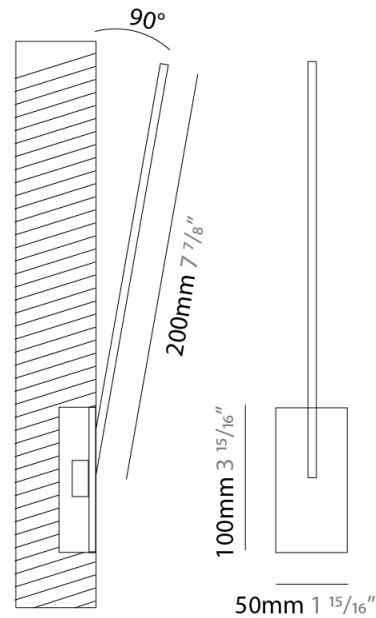

PROJECT	_____
TYPE	_____
SPECIFIER	_____
QUANTITY	_____
DATE	_____

SPILLO 1 ROD RECESSED

D46012- _____ - _____
base number   Color   Finish
                          Temperature   Options

1. To build a product code in our configurator select the specify button on the base model # product page
2. To build a manual product code on this datasheet choose from the options listed below in blue font and add the suffix to the base model #

GENERAL

Series: Spillo
Subseries: Spillo 1 Rod
Partner: Icone
Division: Design
Installation: Recessed
Product Type: Ceiling Recessed
Mounting Location: Ceiling
Light Distribution: Adjustable

PHYSICAL

Shape: Rectangle
Width (mm): 50
Width (in): 1 ¹⁵/₁₆
Height (mm): 200
Height (in): 7 ⁷/₈
Fixture Finish: WHI / BLK / CHR / BGD
Fixture Material: Brass

ELECTRICAL

Lamp Type: LED
Total Output Wattage (W): 2.64
Dimming: 0-10V Dimming
Driver Included: No
Driver Location: Remote
Driver Type: Constant Voltage - 120 / 277Vac
Driver Class: Class 2
Input Voltage (V): 120 - 277
Output Voltage (V): 12
Upon Request: (Not included, see components) 0-10Vdc dimming / 277Vac

LED

Color Temperature (°K): 2700 / 3000
Nominal Lumen (lm): 220
CRI: >90 CRI
Lamp Life (hrs): 50000

OPTICAL

Adjustability: Tilt 120°

RATINGS AND CERTIFICATIONS

Certified By: Certified for North American Standards
IP rating: IP20