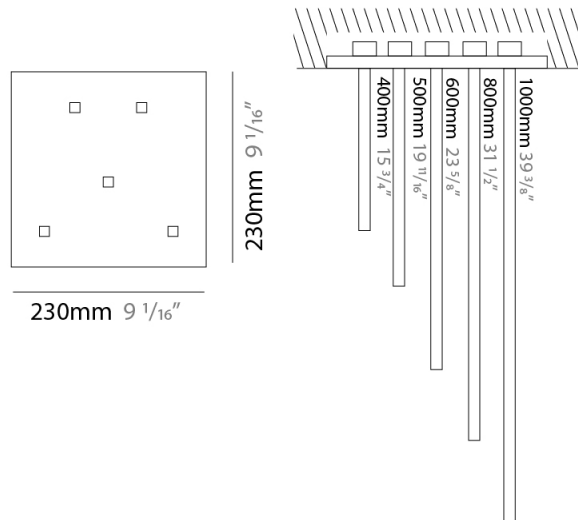

PROJECT	_____
TYPE	_____
SPECIFIER	_____
QUANTITY	_____
DATE	_____

SPILLO 5 ROD RECESSED

D46017- _____ - _____
base number   Color   Finish
                         Temperature   Options

1. To build a product code in our configurator select the specify button on the base model # product page
2. To build a manual product code on this datasheet choose from the options listed below in blue font and add the suffix to the base model #

GENERAL

Series: Spillo
Subseries: Spillo 5 Rod
Partner: Icone
Division: Design
Installation: Recessed
Product Type: Ceiling Recessed
Mounting Location: Ceiling
Light Distribution: Adjustable

PHYSICAL

Shape: Abstract
Width (mm): 50
Width (in): 1 ¹⁵/₁₆
Height (mm): 1000
Height (in): 39 ³/₈
Fixture Finish: WHI / BLK / CHR / BGD
Fixture Material: Brass

ELECTRICAL

Lamp Type: LED
Total Output Wattage (W): 45.72
Dimming: 0-10V Dimming
Driver Included: No
Driver Location: Remote
Driver Type: Constant Voltage - 120 / 277Vac
Driver Class: Class 2
Input Voltage (V): 120 - 277
Output Voltage (V): 12
Upon Request: (Not included, see components) 0-10Vdc dimming / 277Vac

LED

Color Temperature (°K): 2700 / 3000
Nominal Lumen (lm): 3850
CRI: >90 CRI
Lamp Life (hrs): 50000

OPTICAL

Adjustability: Tilt 120°

RATINGS AND CERTIFICATIONS

Certified By: Certified for North American Standards
IP rating: IP20