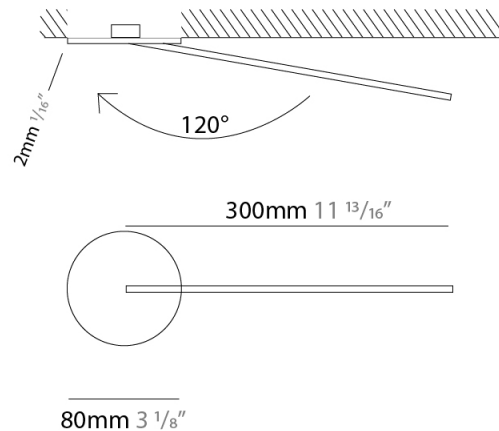

PROJECT
TYPE
SPECIFIER
QUANTITY
DATE

SPILLO 1 ROD RECESSED

D46021- -
base number   Color   Finish
                         Temperature   Options

1. To build a product code in our configurator select the specify button on the base model # product page
2. To build a manual product code on this datasheet choose from the options listed below in blue font and add the suffix to the base model #

GENERAL

Series: Spillo
Subseries: Spillo 1 Rod
Partner: Icone
Division: Design
Installation: Recessed
Product Type: Ceiling Recessed
Mounting Location: Ceiling
Light Distribution: Adjustable

PHYSICAL

Shape: Rectangle
Width (mm): 50
Width (in): $1 \frac{13}{16}$
Height (mm): 300
Height (in): $11 \frac{13}{16}$
Fixture Finish: WHI / BLK / CHR / BGD
Fixture Material: Brass

ELECTRICAL

Lamp Type: LED
Total Output Wattage (W): 3.96
Dimming: 0-10V Dimming
Driver Included: No
Driver Location: Remote
Driver Type: Constant Voltage - 120 / 277Vac
Driver Class: Class 2
Input Voltage (V): 120 - 277
Output Voltage (V): 12
Upon Request: (Not included, see components) 0-10Vdc dimming / 277Vac

LED

Color Temperature (°K): 2700 / 3000
Nominal Lumen (lm): 330
CRI: >90 CRI
Lamp Life (hrs): 50000

OPTICAL

Adjustability: Tilt 120°

RATINGS AND CERTIFICATIONS

Certified By: Certified for North American Standards
IP rating: IP20