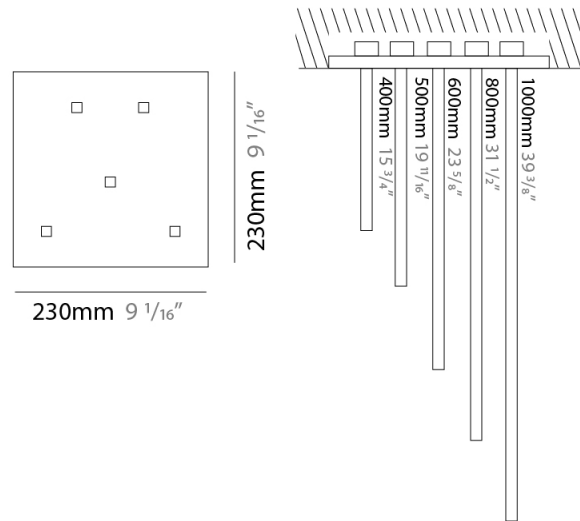

PROJECT
TYPE
SPECIFIER
QUANTITY
DATE

SPILLO RECESSED

D46017- : D46017-30K-WHI

base number

1. To build a product code in our configurator select the specify button on the base model # product page
2. To build a manual product code on this datasheet choose from the options listed below in blue font and add the suffix to the base model #

GENERAL

Series: Spillo
Partner: Icone
Division: Design
Installation: Recessed
Product Type: Ceiling Recessed
Mounting Location: Ceiling
Light Distribution: Adjustable

PHYSICAL

Shape: Abstract
Height (mm): 1000mm / 39-3/8"
Fixture Material: Brass

ELECTRICAL

Lamp Type: LED
Total Output Wattage (W): 45.72W
Housing: Wall housing required: D4-9029 or D4-9030
Input Voltage (V): 120 - 277
Constant Voltage (V): 12Vdc

LED

Number of LEDs: 5 rods
Max. Delivered Lumen (lm): 3850lm

OPTICAL

RATINGS AND CERTIFICATIONS

IP rating: IP20