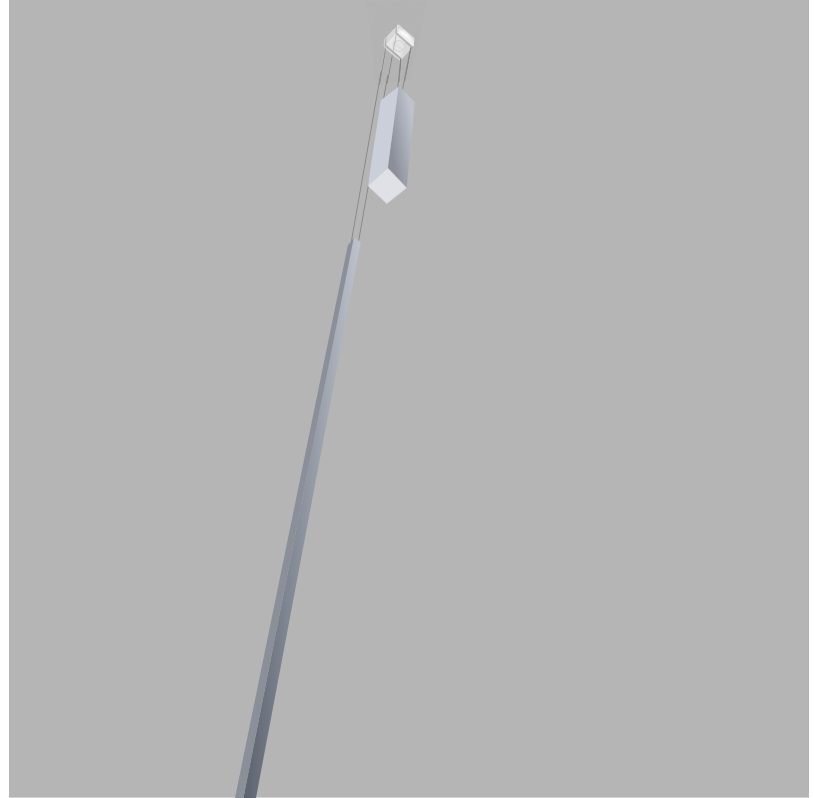

PROJECT
TYPE
SPECIFIER
QUANTITY
DATE

SPILLO VERTICAL SUSPENSION

D42051- -
base number   Color   Finish
                         Temperature   Options

1. To build a product code in our configurator select the specify button on the base model # product page
2. To build a manual product code on this datasheet choose from the options listed below in blue font and add the suffix to the base model #

GENERAL

Series: Spillo
Subseries: Spillo Vertical
Brand: Icone
Division: Design
Mounting Type: Suspension
Mounting Location: Ceiling
Subcategory: Ambient

PHYSICAL

Shape: Rectangle
Height (mm): 1700
Height (in): 66 ¹⁵/₁₆
Max. Overall Height (mm): 3000
Max. Overall Height (in): 118 ¹/₈
Light Distribution: Direct / Indirect
Fixture Finish: WHI / CHR / BGD
Fixture Material: Brass

ELECTRICAL

Lamp Type: LED
Total Output Wattage (W): 20
Dimming: 0-10V Dimming
Driver Location: Integrated
Driver Type: Constant Voltage - 120Vac - non-dimming
Driver Class: Class 2
Input Voltage (V): 120 - 277
Output Voltage (V): 12
Upon Request: (Not included - see components) Remote: 0-10Vdc dimming / 277Vac

LED

Color Temperature (°K): 2700 / 3000
Nominal Lumen (lm): 1650
CRI: >90 CRI
Lamp Life (hrs): 50000

OPTICAL

RATINGS AND CERTIFICATIONS

Certified By: Certified for North American Standards
IP rating: IP20