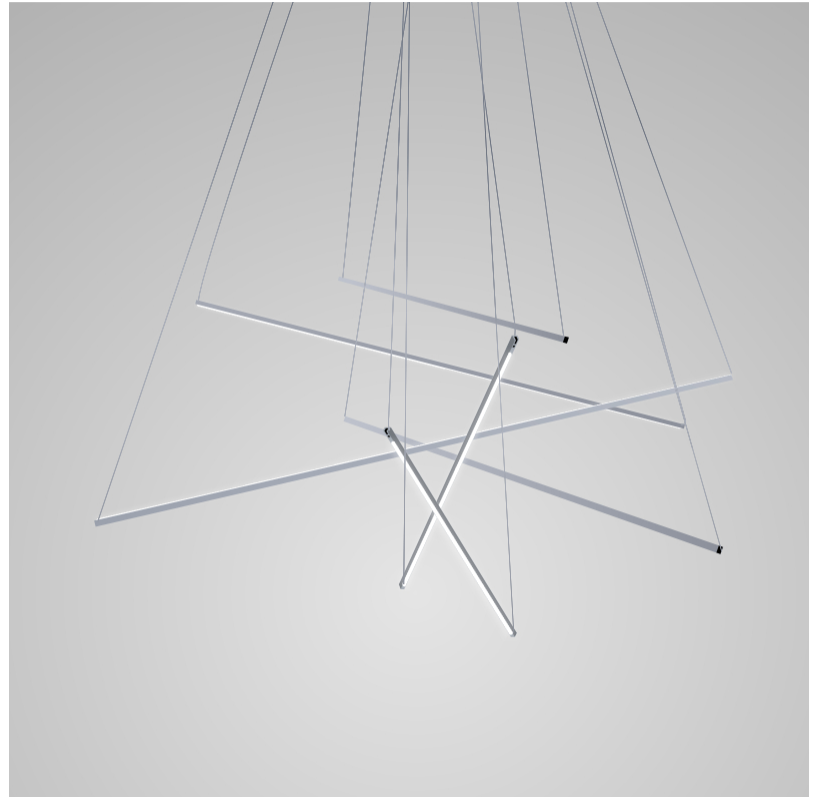

PROJECT	_____
TYPE	_____
SPECIFIER	_____
QUANTITY	_____
DATE	_____

SPILLO 6 ROD SUSPENSION

D42053- _____ - _____
base number   Color   Finish
                         Temperature   Options

1. To build a product code in our configurator select the specify button on the base model # product page
2. To build a manual product code on this datasheet choose from the options listed below in blue font and add the suffix to the base model #

GENERAL

Series: Spillo
Subseries: Spillo 6 Rod
Brand: Icone
Division: Design
Mounting Type: Suspension
Mounting Location: Ceiling
Subcategory: Ambient

PHYSICAL

Shape: Abstract
Height (mm): 1500
Height (in): 59 1/16
Light Distribution: Direct / Indirect
Fixture Finish: WHI / CHR / BGD
Fixture Material: Brass

ELECTRICAL

Lamp Type: LED
Total Output Wattage (W): 47
Dimming: 0-10V Dimming
Driver Included: Yes
Driver Location: Integrated
Driver Type: Constant Current - Universal
Input Voltage (V): 120 - 277
Output Voltage (V): 12
Upon Request: (Included) Integral: Non-dimming / 277Vac / (Not included - see components) Remote: 0-10Vdc dimming

LED

Color Temperature (°K): 2700 / 3000
Nominal Lumen (lm): 3960
CRI: >90 CRI
Lamp Life (hrs): 50000

OPTICAL

RATINGS AND CERTIFICATIONS

Certified By: Certified for North American Standards
IP rating: IP20