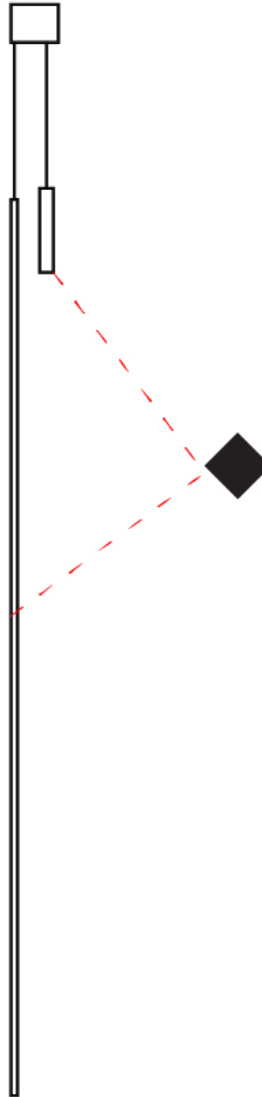

SPILLO VERTICAL SUSPENSION

D42051-

PROJECT

TYPE

SPECIFIER

QUANTITY

DATE

D