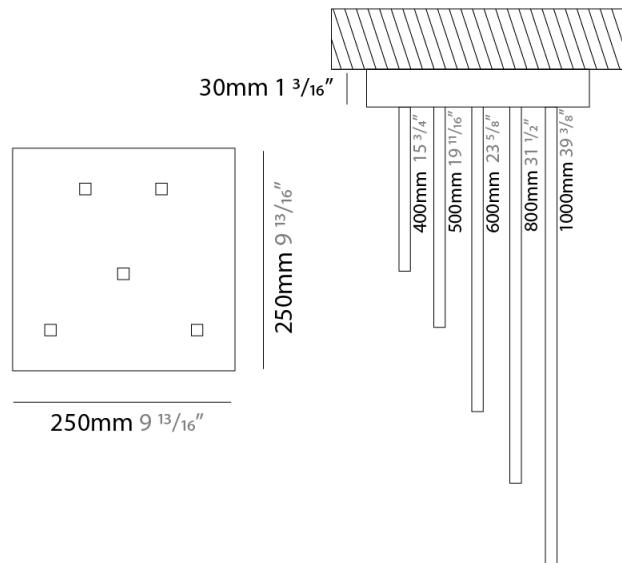

PROJECT	
TYPE	
SPECIFIER	
QUANTITY	
DATE	

SPILLO 5 ROD SURFACE

D42068- -
base number   Color   Finish
                         Temperature   Options

1. To build a product code in our configurator select the specify button on the base model # product page
2. To build a manual product code on this datasheet choose from the options listed below in blue font and add the suffix to the base model #

GENERAL

Series: Spillo
Subseries: Spillo 5 Rod
Brand: Icone
Division: Design
Mounting Type: Surface
Mounting Location: Ceiling
Subcategory: Ambient

PHYSICAL

Shape: Abstract
Height (mm): 1030
Height (in): 40 ⁹/₁₆
Light Distribution: Direct / Indirect
Fixture Finish: WHI / BLK / CHR / BGD
Fixture Material: Brass

ELECTRICAL

Lamp Type: LED
Total Output Wattage (W): 45.72
Dimming: 0-10V Dimming
Driver Included: Yes
Driver Location: Integrated
Driver Type: Constant Voltage - 120-277Vac Non-dimming
Driver Class: Class 2
Input Voltage (V): 120 - 277
Output Voltage (V): 12
Upon Request: (Not included, see components) Remote: 0-10Vdc dimming / (Included) Integral: Non-dimming / 277Vac

LED

Color Temperature (°K): 2700 / 3000
Nominal Lumen (lm): 3850
CRI: >90 CRI
Lamp Life (hrs): 50000

OPTICAL

RATINGS AND CERTIFICATIONS

Certified By: Certified for North American Standards
IP rating: IP20