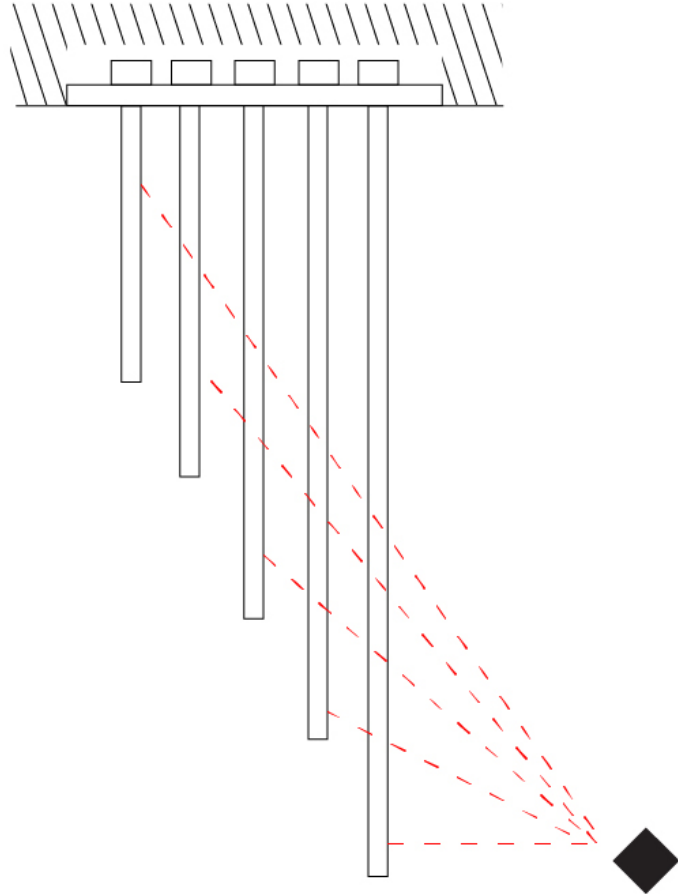

SPILO 5 ROD RECESSED

D46017-

PROJECT
TYPE
SPECIFIER
QUANTITY
DATE

D