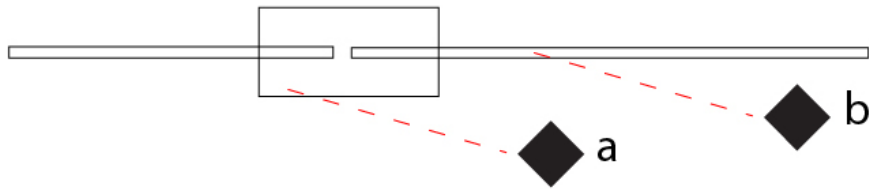

SPILO 2 ROD RECESSED

D46031-

PROJECT
TYPE
SPECIFIER
QUANTITY
DATE

D