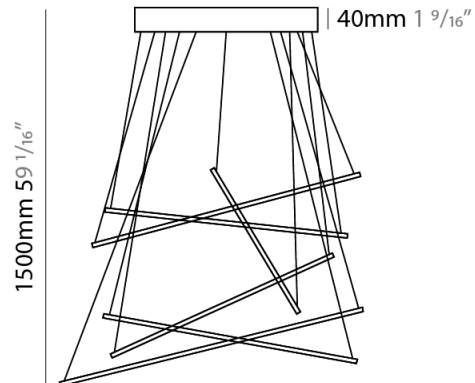

300mm 11 13/16"

300mm 11 13/16"