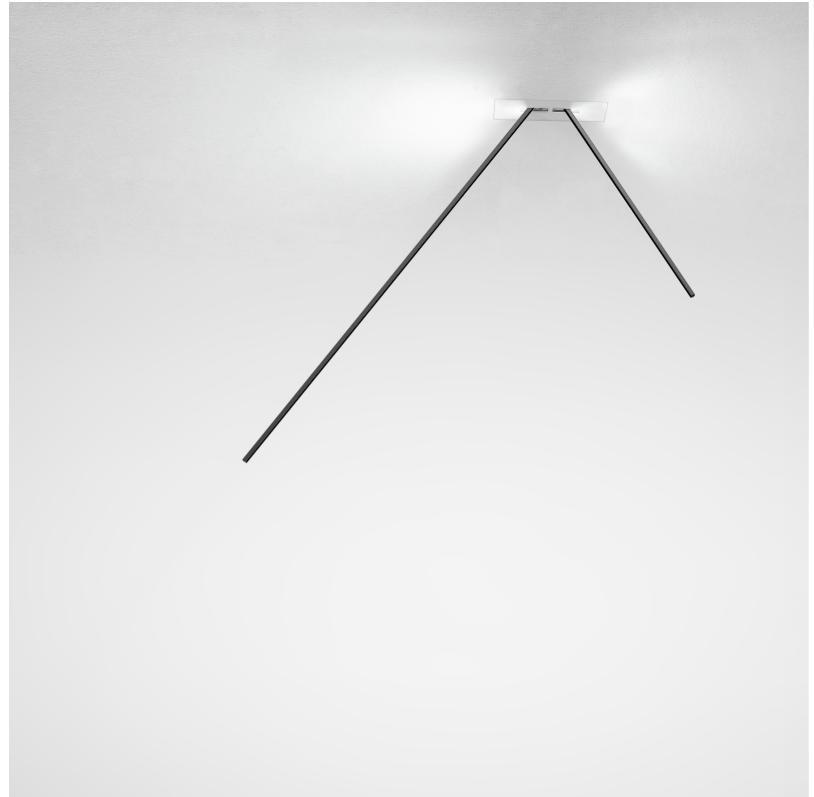

PROJECT	_____
TYPE	_____
SPECIFIER	_____
QUANTITY	_____
DATE	_____

SPILLO 2 ROD RECESSED

D46030- _____ - _____

base number   Color   Finish
Temperature   Options

1. To build a product code in our configurator select the specify button on the base model # product page
2. To build a manual product code on this datasheet choose from the options listed below in blue font and add the suffix to the base model #

GENERAL

Series: Spillo
Subseries: Spillo 2 Rod
Brand: Icone
Division: Design
Mounting Type: Recessed
Mounting Location: Ceiling
Subcategory: Ambient

PHYSICAL

Shape: Rectangle
Length (mm): 50
Length (in): 1 ¹⁵/₁₆
Width (mm): 900
Width (in): 35 ⁷/₁₆
Height (mm): 600
Height (in): 23 ⁵/₈
Light Distribution: Adjustable
Fixture Finish: WHI / BLK / CHR / BGD
Fixture Material: Brass

ELECTRICAL

Lamp Type: LED
Total Output Wattage (W): 11.88
Dimming: 0-10V Dimming
Driver Included: No
Driver Location: Remote
Driver Type: Constant Voltage - 120Vac
Driver Class: Class 2
Input Voltage (V): 120
Output Voltage (V): 12
Upon Request: (Not included, see components) 0-10Vdc dimming / 277Vac

LED

Color Temperature (°K): 2700 / 3000
Nominal Lumen (lm): 990
CRI: >90 CRI
Lamp Life (hrs): 50000

OPTICAL

Adjustability: Tilt 90°

RATINGS AND CERTIFICATIONS

Certified By: Certified for North American Standards
IP rating: IP20