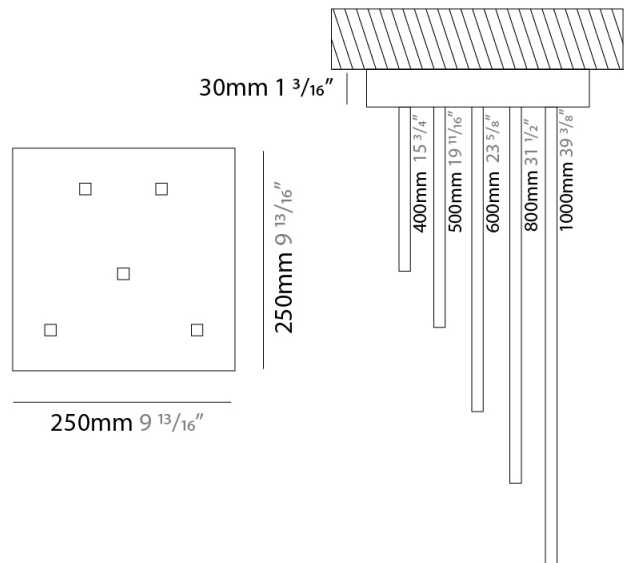

SPILLO 5 ROD RECESSED

D46017- _____ - _____
base number   Color   Finish
                                         Temperature   Options

1. To build a product code in our configurator select the specify button on the base model # product page
2. To build a manual product code on this datasheet choose from the options listed below in blue font and add the suffix to the base model #

GENERAL

Series: Spillo
Subseries: Spillo 5 Rod
Brand: Icone
Division: Design
Mounting Type: Recessed
Mounting Location: Ceiling
Subcategory: Ambient

PHYSICAL

Shape: Abstract
Width (mm): 50
Width (in): 1 ¹⁵/₁₆
Height (mm): 1000
Height (in): 39 ³/₈
Light Distribution: Adjustable
Fixture Finish: WHI / BLK / CHR / BGD
Fixture Material: Brass

ELECTRICAL

Lamp Type: LED
Total Output Wattage (W): 45.72
Dimming: 0-10V Dimming
Driver Included: No
Driver Location: Remote
Driver Type: Constant Voltage - 120 / 277Vac
Driver Class: Class 2
Input Voltage (V): 120 - 277
Output Voltage (V): 12
Upon Request: (Not included, see components) 0-10Vdc dimming / 277Vac

LED

Color Temperature (°K): 2700 / 3000
Nominal Lumen (lm): 3850
CRI: >90 CRI
Lamp Life (hrs): 50000

OPTICAL

Adjustability: Tilt 120°

RATINGS AND CERTIFICATIONS

Certified By: Certified for North American Standards
IP rating: IP20