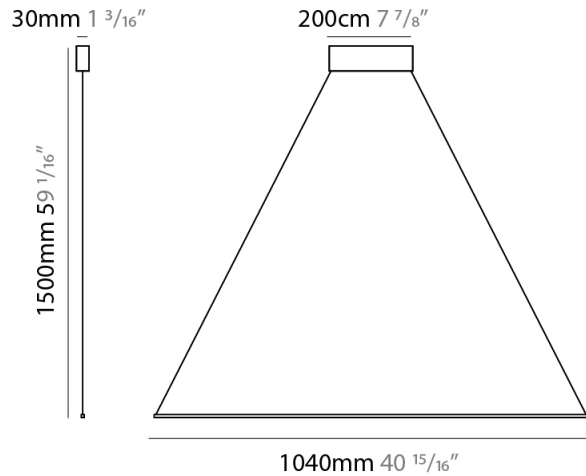

SPILLO HORIZONTAL SUSPENSION

D42050- _____ - _____
base number   Color   Finish
                         Temperature   Options

1. To build a product code in our configurator select the specify button on the base model # product page
2. To build a manual product code on this datasheet choose from the options listed below in blue font and add the suffix to the base model #

GENERAL

Series: Spillo
Subseries: Spillo Horizontal
Brand: Icone
Division: Design
Mounting Type: Suspension
Mounting Location: Ceiling
Subcategory: Ambient

PHYSICAL

Shape: Abstract
Width (mm): 1040
Width (in): 40 ¹⁵/₁₆
Height (mm): 1500
Height (in): 59 ¹/₁₆
Light Distribution: Direct
Fixture Finish: WHI / CHR / BGD
Fixture Material: Brass

ELECTRICAL

Lamp Type: LED
Total Output Wattage (W): 13.20
Dimming: 0-10V Dimming
Driver Included: Yes
Driver Location: Integrated
Driver Type: Constant Current - 120Vac - non-dimming
Driver Class: Class 2
Input Voltage (V): 120 - 277
Output Voltage (V): 12
Upon Request: (Not included - see components) Remote: 0-10Vdc dimming / 277Vac

LED

Color Temperature (°K): 2700 / 3000
Nominal Lumen (lm): 1100
CRI: >90 CRI
Lamp Life (hrs): 50000

OPTICAL

RATINGS AND CERTIFICATIONS

Certified By: Certified for North American Standards
IP rating: IP20