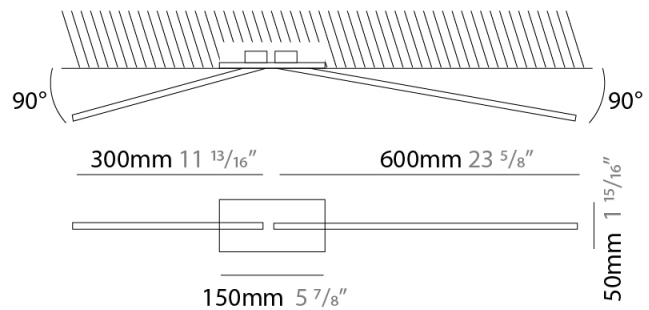

PROJECT	_____
TYPE	_____
SPECIFIER	_____
QUANTITY	_____
DATE	_____

SPILLO 2 ROD RECESSED

D46030- _____ - _____

base number   Color   Finish
Temperature   Options

1. To build a product code in our configurator select the specify button on the base model # product page
2. To build a manual product code on this datasheet choose from the options listed below in blue font and add the suffix to the base model #

GENERAL

Series: Spillo
Subseries: Spillo 2 Rod
Brand: Icone
Division: Design
Mounting Type: Recessed
Mounting Location: Ceiling
Subcategory: Ambient

PHYSICAL

Shape: Rectangle
Length (mm): 50
Length (in): 1 ¹⁵/₁₆
Width (mm): 900
Width (in): 35 ⁷/₁₆
Height (mm): 600
Height (in): 23 ⁵/₈
Light Distribution: Adjustable
Fixture Finish: WHI / BLK / CHR / BGD
Fixture Material: Brass

ELECTRICAL

Lamp Type: LED
Total Output Wattage (W): 11.88
Dimming: 0-10V Dimming
Driver Included: No
Driver Location: Remote
Driver Type: Constant Voltage - 120Vac
Driver Class: Class 2
Input Voltage (V): 120
Output Voltage (V): 12
Upon Request: (Not included, see components) 0-10Vdc dimming / 277Vac

LED

Color Temperature (°K): 2700 / 3000
Nominal Lumen (lm): 990
CRI: >90 CRI
Lamp Life (hrs): 50000

OPTICAL

Adjustability: Tilt 90°

RATINGS AND CERTIFICATIONS

Certified By: Certified for North American Standards
IP rating: IP20