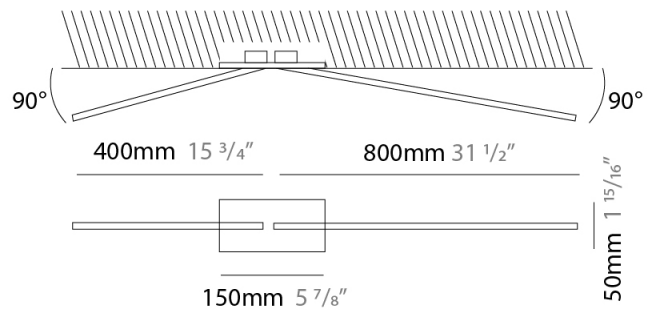

PROJECT	
TYPE	
SPECIFIER	
QUANTITY	
DATE	

SPILLO 2 ROD RECESSED

D46031- -
base number   Color   Finish
                         Temperature   Options

1. To build a product code in our configurator select the specify button on the base model # product page
2. To build a manual product code on this datasheet choose from the options listed below in blue font and add the suffix to the base model #

GENERAL

Series: Spillo
Subseries: Spillo 2 Rod
Brand: Icone
Division: Design
Mounting Type: Recessed
Mounting Location: Ceiling
Subcategory: Ambient

PHYSICAL

Shape: Rectangle
Length (mm): 50
Length (in): 1 ¹⁵/₁₆
Width (mm): 1200
Width (in): 47 ¹/₄
Height (mm): 800
Height (in): 31 ¹/₂
Light Distribution: Adjustable
Fixture Finish: WHI / BLK / CHR / BGD
Fixture Material: Brass

ELECTRICAL

Lamp Type: LED
Total Output Wattage (W): 15.36
Dimming: 0-10V Dimming
Driver Included: No
Driver Location: Remote
Driver Type: Constant Voltage - 120Vac
Driver Class: Class 2
Input Voltage (V): 120 - 277
Output Voltage (V): 12
Upon Request: (Not included, see components) 0-10Vdc dimming / 277Vac

LED

Color Temperature (°K): 2700 / 3000
Nominal Lumen (lm): 1320
CRI: >90 CRI
Lamp Life (hrs): 50000

OPTICAL

Adjustability: Tilt 90°

RATINGS AND CERTIFICATIONS

Certified By: Certified for North American Standards
IP rating: IP20