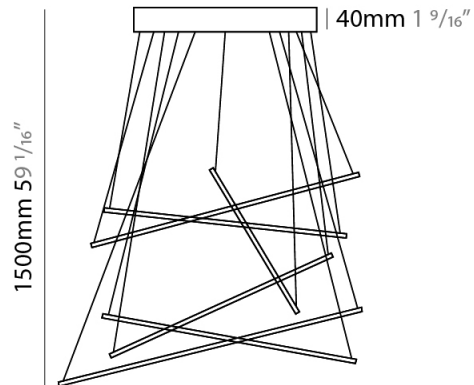

300mm 11 ¹³/₁₆"

300mm 11 ¹³/₁₆"