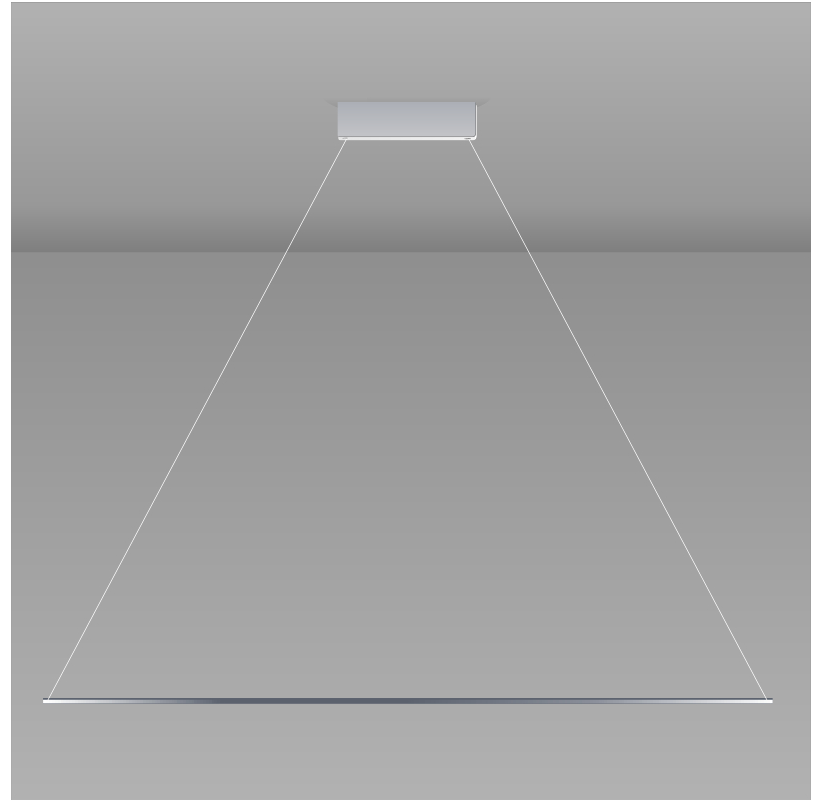

SPILLO HORIZONTAL SUSPENSION

D42050- _____ - _____

base number   Color _____   Finish _____
Temperature   Options

1. To build a product code in our configurator select the specify button on the base model # product page
2. To build a manual product code on this datasheet choose from the options listed below in blue font and add the suffix to the base model #

GENERAL

Series: Spillo
Subseries: Spillo Horizontal
Partner: Icone
Division: Design
Installation: Suspension
Product Type: Pendant
Mounting Location: Ceiling
Light Distribution: Adjustable

PHYSICAL

Shape: Abstract
Width (mm): 1040
Width (in): 40 ¹⁵/₁₆
Height (mm): 1500
Height (in): 59 ¹/₁₆
Fixture Finish: WHI / CHR / BGD
Fixture Material: Brass

ELECTRICAL

Lamp Type: LED
Total Output Wattage (W): 13.20
Dimming: 0-10V Dimming
Driver Included: Yes
Driver Location: Integrated
Driver Type: Constant Current - 120Vac - non-dimming
Driver Class: Class 2
Input Voltage (V): 120 - 277
Output Voltage (V): 12
Upon Request: (Not included - see components) Remote: 0-10Vdc dimming / 277Vac

LED

Color Temperature (°K): 2700 / 3000
Nominal Lumen (lm): 1100
CRI: >90 CRI
Lamp Life (hrs): 50000

OPTICAL

RATINGS AND CERTIFICATIONS

Certified By: Certified for North American Standards
IP rating: IP20