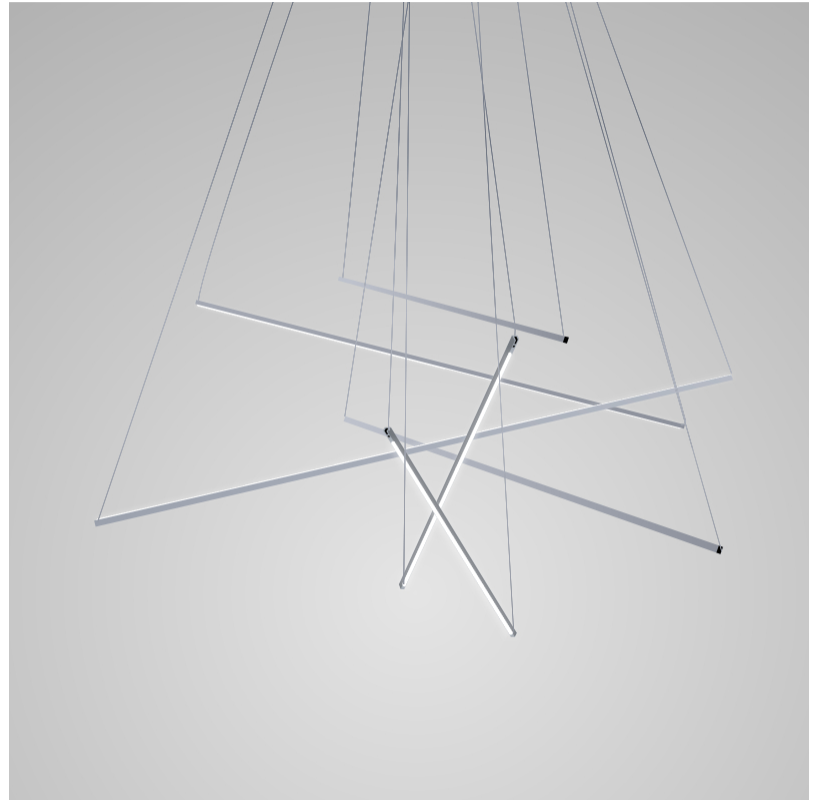

PROJECT	_____
TYPE	_____
SPECIFIER	_____
QUANTITY	_____
DATE	_____

SPILLO 6 ROD SUSPENSION

D42053- _____ - _____

base number   Color _____   Finish _____
Temperature   Options

1. To build a product code in our configurator select the specify button on the base model # product page
2. To build a manual product code on this datasheet choose from the options listed below in blue font and add the suffix to the base model #

GENERAL

Series: Spillo
Subseries: Spillo 6 Rod
Partner: Icone
Division: Design
Installation: Suspension
Product Type: Pendant
Mounting Location: Ceiling
Light Distribution: Adjustable

PHYSICAL

Shape: Abstract
Height (mm): 1500
Height (in): 59 ¹/₁₆
Fixture Finish: WHI / CHR / BGD
Fixture Material: Brass

ELECTRICAL

Lamp Type: LED
Total Output Wattage (W): 47
Dimming: 0-10V Dimming
Driver Included: Yes
Driver Location: Integrated
Driver Type: Constant Current - Universal
Input Voltage (V): 120 - 277
Output Voltage (V): 12
Upon Request: (Included) Integral: Non-dimming / 277Vac / (Not included - see components) Remote: 0-10Vdc dimming

LED

Color Temperature (°K): 2700 / 3000
Nominal Lumen (lm): 3960
CRI: >90 CRI
Lamp Life (hrs): 50000

OPTICAL

RATINGS AND CERTIFICATIONS

Certified By: Certified for North American Standards
IP rating: IP20