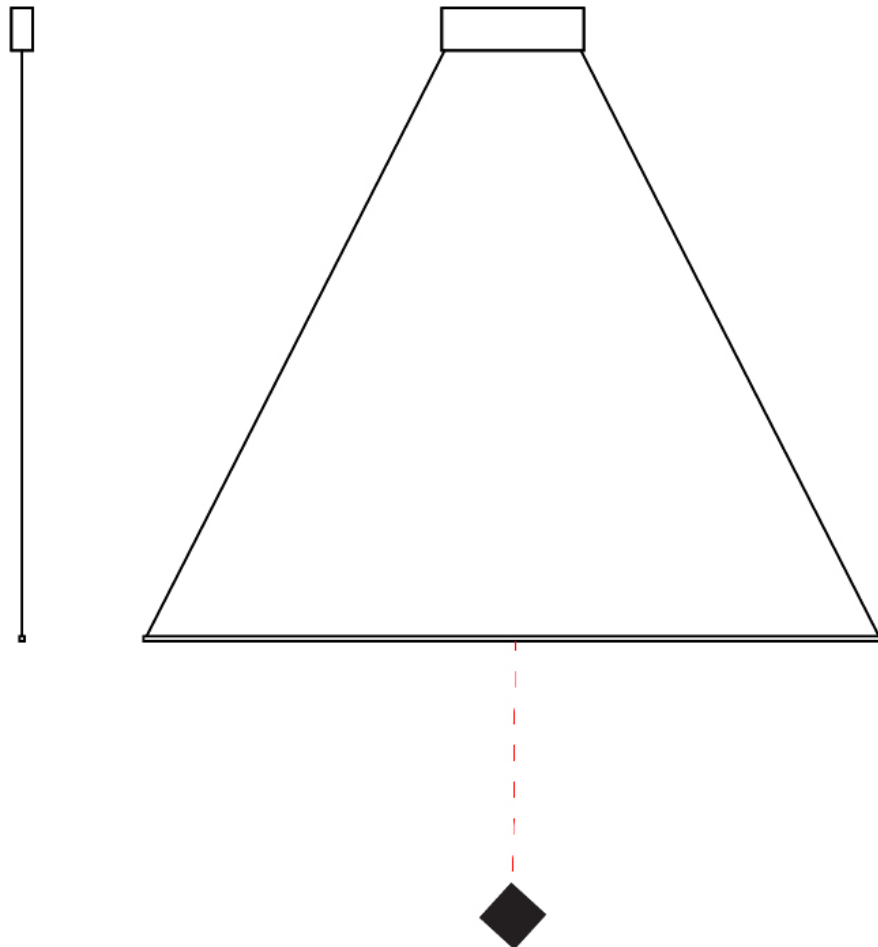

SPILO HORIZONTAL SUSPENSION

D42050-

PROJECT _____

TYPE _____

SPECIFIER _____

QUANTITY _____

DATE _____

D