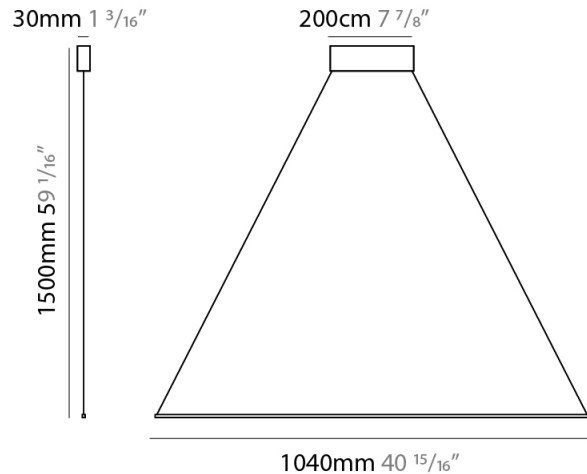

SPILLO HORIZONTAL SUSPENSION

D42050- _____ - _____

base number   Color _____   Finish _____
Temperature   Options

1. To build a product code in our configurator select the specify button on the base model # product page
2. To build a manual product code on this datasheet choose from the options listed below in blue font and add the suffix to the base model #

GENERAL

Series: Spillo
Subseries: Spillo Horizontal
Partner: Icone
Division: Design
Installation: Suspension
Product Type: Pendant
Mounting Location: Ceiling
Light Distribution: Adjustable

PHYSICAL

Shape: Abstract
Width (mm): 1040
Width (in): 40 ¹⁵/₁₆
Height (mm): 1500
Height (in): 59 ¹/₁₆
Fixture Finish: WHI / CHR / BGD
Fixture Material: Brass

ELECTRICAL

Lamp Type: LED
Total Output Wattage (W): 13.20
Dimming: 0-10V Dimming
Driver Included: Yes
Driver Location: Integrated
Driver Type: Constant Current - 120Vac - non-dimming
Driver Class: Class 2
Input Voltage (V): 120 - 277
Output Voltage (V): 12
Upon Request: (Not included - see components) Remote: 0-10Vdc dimming / 277Vac

LED

Color Temperature (°K): 2700 / 3000
Nominal Lumen (lm): 1100
CRI: >90 CRI
Lamp Life (hrs): 50000

OPTICAL

RATINGS AND CERTIFICATIONS

Certified By: Certified for North American Standards
IP rating: IP20