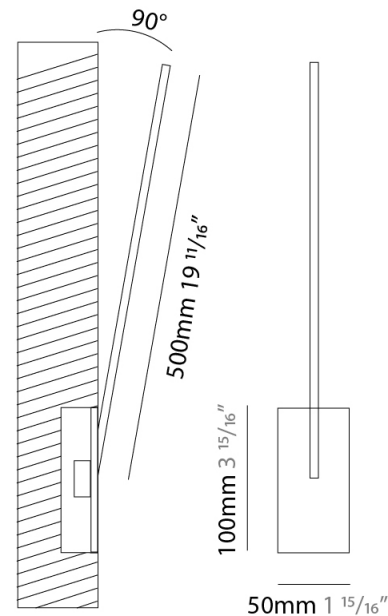

Shape: Rectangle
 Width (mm): 50
 Width (in): 1 ¹⁵/₁₆
 Height (mm): 500
 Height (in): 19 ¹¹/₁₆
 Fixture Finish: WHI / BLK / CHR / BGD
 Fixture Material: Brass

ELECTRICAL

Lamp Type: LED
 Total Output Wattage (W): 6.6
 Dimming: 0-10V Dimming
 Driver Included: No
 Driver Location: Remote
 Driver Type: Constant Voltage - 120Vac
 Driver Class: Class 2
 Input Voltage (V): 120
 Output Voltage (V): 12
 Upon Request: (Not included, see components) 0-10Vdc dimming / 277Vac

LED

Color Temperature (°K): 2700 / 3000
 Nominal Lumen (lm): 550
 CRI: >90 CRI
 Lamp Life (hrs): 50000

OPTICAL

Adjustability: Tilt 120°

RATINGS AND CERTIFICATIONS

Certified By: Certified for North American Standards
 IP rating: IP20

Shape: Rectangle
 Width (mm): 50
 Width (in): $1 \frac{15}{16}$
 Height (mm): 500
 Height (in): $19 \frac{11}{16}$
[Fixture Finish: WHI / BLK / CHR / BGD](#)
 Fixture Material: Brass

ELECTRICAL

Lamp Type: LED
 Total Output Wattage (W): 6.6
 Dimming: 0-10V Dimming
 Driver Included: No
 Driver Location: Remote
 Driver Type: Constant Voltage - 120Vac
 Driver Class: Class 2
 Input Voltage (V): 120
 Output Voltage (V): 12
 Upon Request: (Not included, see components) 0-10Vdc dimming / 277Vac