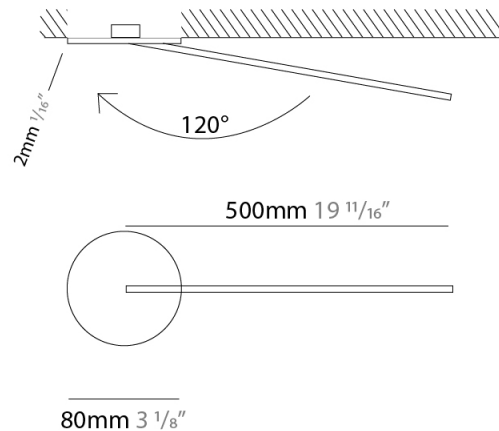

Shape: Rectangle
 Width (mm): 50
 Width (in): 1 ¹⁵/₁₆
 Height (mm): 500
 Height (in): 19 ¹¹/₁₆
 Fixture Finish: WHI / BLK / CHR / BGD
 Fixture Material: Brass

ELECTRICAL

Lamp Type: LED
 Total Output Wattage (W): 6.6
 Dimming: 0-10V Dimming
 Driver Included: No
 Driver Location: Remote
 Driver Type: Constant Voltage - 120Vac
 Driver Class: Class 2
 Input Voltage (V): 120
 Output Voltage (V): 12
 Upon Request: (Not included, see components) 0-10Vdc dimming / 277Vac

Shape: Rectangle
 Width (mm): 50
 Width (in): $1 \frac{15}{16}$
 Height (mm): 500
 Height (in): $19 \frac{11}{16}$
[Fixture Finish: WHI / BLK / CHR / BGD](#)
 Fixture Material: Brass

ELECTRICAL

Lamp Type: LED
 Total Output Wattage (W): 6.6
 Dimming: 0-10V Dimming
 Driver Included: No
 Driver Location: Remote
 Driver Type: Constant Voltage - 120Vac
 Driver Class: Class 2
 Input Voltage (V): 120
 Output Voltage (V): 12
 Upon Request: (Not included, see components) 0-10Vdc dimming / 277Vac

LED

[Color Temperature \(°K\): 2700 / 3000](#)
 Nominal Lumen (lm): 550
 CRI: >90 CRI
 Lamp Life (hrs): 50000

OPTICAL

Adjustability: Tilt 120°

RATINGS AND CERTIFICATIONS

Certified By: Certified for North American Standards
 IP rating: IP20