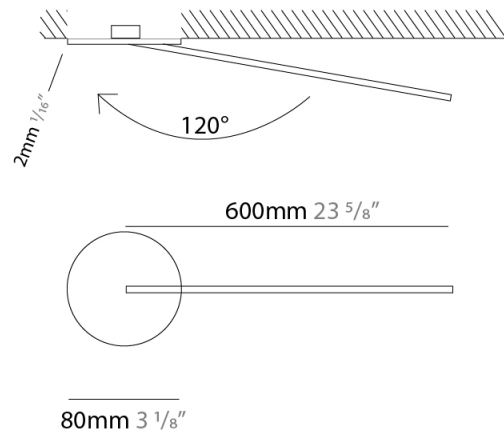

SPILLO 1 ROD RECESSED

D46024- _____ - _____

base number   Color _____   Finish _____
                                         Temperature   Options

1. To build a product code in our configurator select the specify button on the base model # product page
2. To build a manual product code on this datasheet choose from the options listed below in blue font and add the suffix to the base model #

GENERAL

Series: Spillo _____
Subseries: Spillo 1 Rod _____
Partner: Icone _____
Division: Design _____
Installation: Recessed _____
Product Type: Ceiling Recessed _____
Mounting Location: Ceiling _____
Light Distribution: Adjustable _____

PHYSICAL

Shape: Rectangle _____
Width (mm): 50 _____
Width (in): 1 ¹⁵/₁₆ _____
Height (mm): 600 _____
Height (in): 23 ⁵/₈ _____
Fixture Finish: WHI / BLK / CHR / BGD _____
Fixture Material: Brass _____

ELECTRICAL

Lamp Type: LED _____
Total Output Wattage (W): 7.92 _____
Dimming: Non-Dimmable _____
Driver Included: No _____
Driver Location: Remote _____
Driver Type: Constant Voltage - 120Vac _____
Driver Class: Class 2 _____
Input Voltage (V): 120 _____
Output Voltage (V): 12 _____
Upon Request: (Not included, see components) 0-10Vdc dimming / 277Vac _____

LED

Color Temperature (°K): 2700 / 3000 _____
Nominal Lumen (lm): 660 _____
CRI: >90 CRI _____
Lamp Life (hrs): 50000 _____

OPTICAL

Adjustability: Tilt 120° _____

RATINGS AND CERTIFICATIONS

Certified By: Certified for North American Standards _____
IP rating: IP20 _____