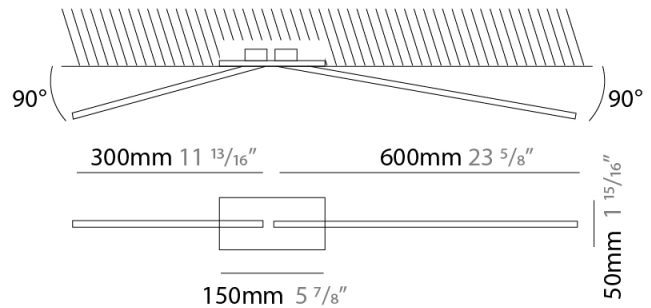

PROJECT	_____
TYPE	_____
SPECIFIER	_____
QUANTITY	_____
DATE	_____

SPILLO 2 ROD RECESSED

D46030- _____ - _____
base number   Color   Finish
                         Temperature   Options

1. To build a product code in our configurator select the specify button on the base model # product page
2. To build a manual product code on this datasheet choose from the options listed below in blue font and add the suffix to the base model #

GENERAL

Series: Spillo
Subseries: Spillo 2 Rod
Partner: Icone
Division: Design
Installation: Recessed
Product Type: Ceiling Recessed
Mounting Location: Ceiling
Light Distribution: Adjustable

PHYSICAL

Shape: Rectangle
Length (mm): 50
Length (in): 1 ¹⁵/₁₆
Width (mm): 900
Width (in): 35 ⁷/₁₆
Height (mm): 600
Height (in): 23 ⁵/₈
Fixture Finish: WHI / BLK / CHR / BGD
Fixture Material: Brass

ELECTRICAL

Lamp Type: LED
Total Output Wattage (W): 11.88
Dimming: 0-10V Dimming
Driver Included: No
Driver Location: Remote
Driver Type: Constant Voltage - 120Vac
Driver Class: Class 2
Input Voltage (V): 120
Output Voltage (V): 12
Upon Request: (Not included, see components) 0-10Vdc dimming / 277Vac

LED

Color Temperature (°K): 2700 / 3000
Nominal Lumen (lm): 990
CRI: >90 CRI
Lamp Life (hrs): 50000

OPTICAL

Adjustability: Tilt 90°

RATINGS AND CERTIFICATIONS

Certified By: Certified for North American Standards
IP rating: IP20