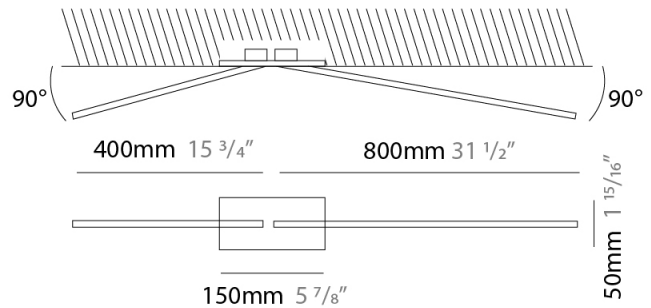

PROJECT	_____
TYPE	_____
SPECIFIER	_____
QUANTITY	_____
DATE	_____

SPILLO 2 ROD RECESSED

D46031- _____ - _____
base number   Color   Finish
                         Temperature   Options

1. To build a product code in our configurator select the specify button on the base model # product page
2. To build a manual product code on this datasheet choose from the options listed below in blue font and add the suffix to the base model #

GENERAL

Series: Spillo
Subseries: Spillo 2 Rod
Brand: Icone
Division: Design
Mounting Type: Recessed
Mounting Location: Ceiling
Subcategory: Ambient

PHYSICAL

Shape: Rectangle
Length (mm): 50
Length (in): 1 ¹⁵/₁₆
Width (mm): 1200
Width (in): 47 ¹/₄
Height (mm): 800
Height (in): 31 ¹/₂
Light Distribution: Adjustable
Fixture Finish: WHI / BLK / CHR / BGD
Fixture Material: Brass

ELECTRICAL

Lamp Type: LED
Total Output Wattage (W): 15.36
Dimming: 0-10V Dimming
Driver Included: No
Driver Location: Remote
Driver Type: Constant Voltage - 120Vac
Driver Class: Class 2
Input Voltage (V): 120 - 277
Output Voltage (V): 12
Upon Request: (Not included, see components) 0-10Vdc dimming / 277Vac

LED

Color Temperature (°K): 2700 / 3000
Nominal Lumen (lm): 1320
CRI: >90 CRI
Lamp Life (hrs): 50000

OPTICAL

Adjustability: Tilt 90°

RATINGS AND CERTIFICATIONS

Certified By: Certified for North American Standards
IP rating: IP20