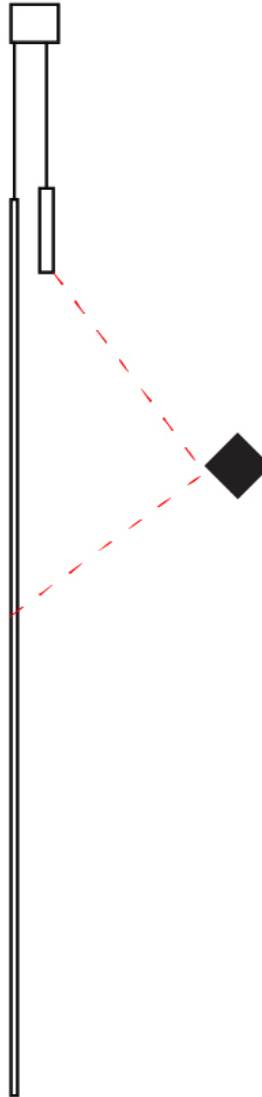

## SPILLO VERTICAL SUSPENSION

**D42051-** -  
 base number      Color      Finish  
                          Temperature      Options

- To build a product code in our configurator select the specify button on the base model # product page
- To build a manual product code on this datasheet choose from the options listed below in blue font and add the suffix to the base model #

### GENERAL

Series: Spillo  
 Subseries: Spillo Vertical  
 Brand: Icone  
 Division: Design  
 Mounting Type: Suspension  
 Mounting Location: Ceiling  
 Subcategory: Ambient

### PHYSICAL

Shape: Rectangle  
 Height (mm): 1700  
 Height (in): 66 <sup>15</sup>/<sub>16</sub>  
 Max. Overall Height (mm): 3000  
 Max. Overall Height (in): 118 <sup>1</sup>/<sub>8</sub>  
 Light Distribution: Direct / Indirect  
 Fixture Finish: WHI / CHR / BGD  
 Fixture Material: Brass

## SPILLO VERTICAL SUSPENSION

D42051-

PROJECT

TYPE

SPECIFIER

QUANTITY

DATE

D