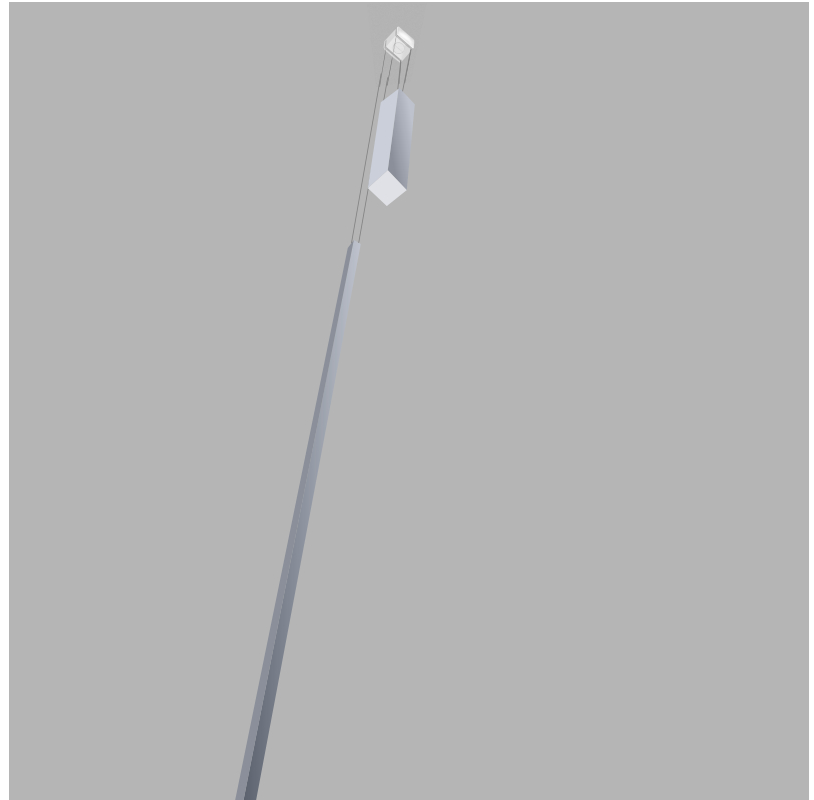

PROJECT
TYPE
SPECIFIER
QUANTITY
DATE

SPILLO VERTICAL SUSPENSION

D42051- -
base number   Color   Finish
                         Temperature   Options

1. To build a product code in our configurator select the specify button on the base model # product page
2. To build a manual product code on this datasheet choose from the options listed below in blue font and add the suffix to the base model #

GENERAL

Series: Spillo
Subseries: Spillo Vertical
Brand: Icone
Division: Design
Mounting Type: Suspension
Mounting Location: Ceiling
Subcategory: Ambient

PHYSICAL

Shape: Rectangle
Height (mm): 1700
Height (in): 66 ¹⁵/₁₆
Max. Overall Height (mm): 3000
Max. Overall Height (in): 118 ¹/₈
Light Distribution: Direct / Indirect
Fixture Finish: WHI / CHR / BGD
Fixture Material: Brass

ELECTRICAL

Lamp Type: LED
Total Output Wattage (W): 20
Dimming: 0-10V Dimming
Driver Location: Integrated
Driver Type: Constant Voltage - 120Vac - non-dimming
Driver Class: Class 2
Input Voltage (V): 120 - 277
Output Voltage (V): 12
Upon Request: (Not included - see components) Remote: 0-10Vdc dimming / 277Vac

LED

Color Temperature (°K): 2700 / 3000
Nominal Lumen (lm): 1650
CRI: >90 CRI
Lamp Life (hrs): 50000

OPTICAL

RATINGS AND CERTIFICATIONS

Certified By: Certified for North American Standards
IP rating: IP20