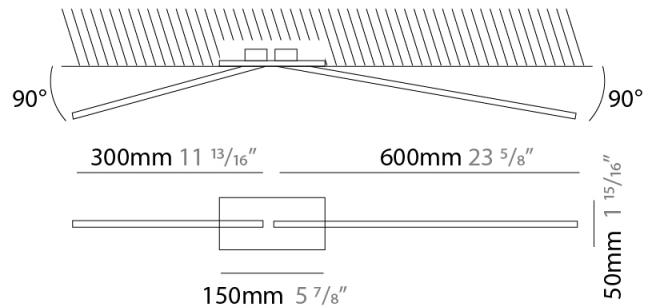

PROJECT	_____
TYPE	_____
SPECIFIER	_____
QUANTITY	_____
DATE	_____

SPILLO 2 ROD RECESSED

D46030- _____ - _____
base number   Color   Finish
                         Temperature   Options

1. To build a product code in our configurator select the specify button on the base model # product page
2. To build a manual product code on this datasheet choose from the options listed below in blue font and add the suffix to the base model #

GENERAL

Series: Spillo
Subseries: Spillo 2 Rod
Brand: Icone
Division: Design
Mounting Type: Recessed
Mounting Location: Ceiling
Subcategory: Ambient

PHYSICAL

Shape: Rectangle
Length (mm): 50
Length (in): 1 ¹⁵/₁₆
Width (mm): 900
Width (in): 35 ⁷/₁₆
Height (mm): 600
Height (in): 23 ⁵/₈
Light Distribution: Adjustable
Fixture Finish: WHI / BLK / CHR / BGD
Fixture Material: Brass

ELECTRICAL

Lamp Type: LED
Total Output Wattage (W): 11.88
Dimming: 0-10V Dimming
Driver Included: No
Driver Location: Remote
Driver Type: Constant Voltage - 120Vac
Driver Class: Class 2
Input Voltage (V): 120
Output Voltage (V): 12
Upon Request: (Not included, see components) 0-10Vdc dimming / 277Vac

LED

Color Temperature (°K): 2700 / 3000
Nominal Lumen (lm): 990
CRI: >90 CRI
Lamp Life (hrs): 50000

OPTICAL

Adjustability: Tilt 90°

RATINGS AND CERTIFICATIONS

Certified By: Certified for North American Standards
IP rating: IP20