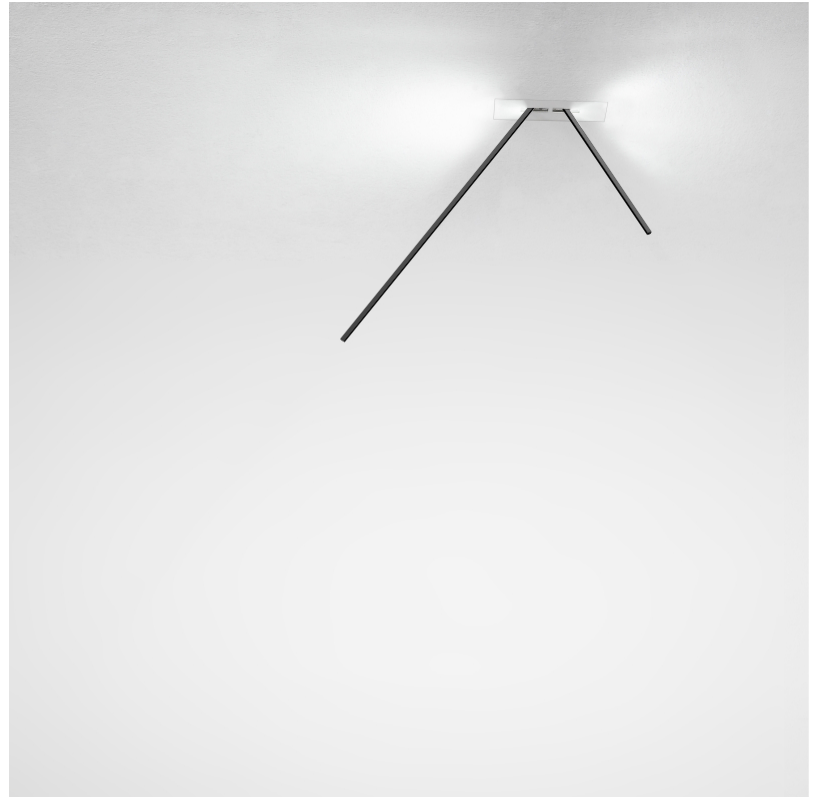

PROJECT	_____
TYPE	_____
SPECIFIER	_____
QUANTITY	_____
DATE	_____

SPILLO 2 ROD RECESSED

D46029- _____ - _____

base number   Color _____   Finish _____
Temperature   Options

1. To build a product code in our configurator select the specify button on the base model # product page
2. To build a manual product code on this datasheet choose from the options listed below in blue font and add the suffix to the base model #

GENERAL

Series: Spillo
Subseries: Spillo 2 Rod
Brand: Icone
Division: Design
Mounting Type: Recessed
Mounting Location: Ceiling
Subcategory: Ambient

PHYSICAL

Shape: Rectangle
Length (mm): 50
Length (in): 1 ¹⁵/₁₆
Width (mm): 600
Width (in): 23 ⁵/₆
Height (mm): 400
Height (in): 15 ³/₄
Light Distribution: Adjustable
Fixture Finish: WHI / BLK / CHR / BGD
Fixture Material: Brass

ELECTRICAL

Lamp Type: LED
Total Output Wattage (W): 7.44
Dimming: 0-10V Dimming
Driver Included: No
Driver Location: Remote
Driver Type: Constant Voltage - 120Vac
Driver Class: Class 2
Input Voltage (V): 120 - 277
Output Voltage (V): 12
Upon Request: (Not included, see components) 0-10Vdc dimming / 277Vac

LED

Color Temperature (°K): 2700 / 3000
Nominal Lumen (lm): 660
CRI: >90 CRI
Lamp Life (hrs): 50000

OPTICAL

Adjustability: Tilt 90°

RATINGS AND CERTIFICATIONS

Certified By: Certified for North American Standards
IP rating: IP20