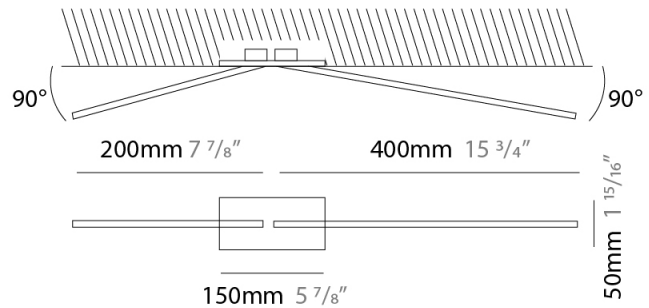

PROJECT	_____
TYPE	_____
SPECIFIER	_____
QUANTITY	_____
DATE	_____

SPILLO 2 ROD RECESSED

D46029- _____ - _____

base number   Color _____   Finish _____
Temperature   Options

1. To build a product code in our configurator select the specify button on the base model # product page
2. To build a manual product code on this datasheet choose from the options listed below in blue font and add the suffix to the base model #

GENERAL

Series: Spillo
Subseries: Spillo 2 Rod
Brand: Icone
Division: Design
Mounting Type: Recessed
Mounting Location: Ceiling
Subcategory: Ambient

PHYSICAL

Shape: Rectangle
Length (mm): 50
Length (in): 1 ¹⁵/₁₆
Width (mm): 600
Width (in): 23 ⁵/₆
Height (mm): 400
Height (in): 15 ³/₄
Light Distribution: Adjustable
Fixture Finish: WHI / BLK / CHR / BGD
Fixture Material: Brass

ELECTRICAL

Lamp Type: LED
Total Output Wattage (W): 7.44
Dimming: 0-10V Dimming
Driver Included: No
Driver Location: Remote
Driver Type: Constant Voltage - 120Vac
Driver Class: Class 2
Input Voltage (V): 120 - 277
Output Voltage (V): 12
Upon Request: (Not included, see components) 0-10Vdc dimming / 277Vac

LED

Color Temperature (°K): 2700 / 3000
Nominal Lumen (lm): 660
CRI: >90 CRI
Lamp Life (hrs): 50000

OPTICAL

Adjustability: Tilt 90°

RATINGS AND CERTIFICATIONS

Certified By: Certified for North American Standards
IP rating: IP20