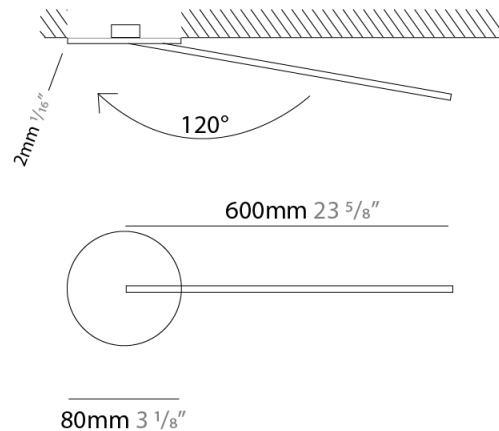

PROJECT
TYPE
SPECIFIER
QUANTITY
DATE

SPILLO 1 ROD RECESSED

D46024- -

base number   Color   Finish
Temperature   Options

1. To build a product code in our configurator select the specify button on the base model # product page
2. To build a manual product code on this datasheet choose from the options listed below in blue font and add the suffix to the base model #

GENERAL

Series: Spillo
Subseries: Spillo 1 Rod
Partner: Icone
Division: Design
Installation: Recessed
Product Type: Ceiling Recessed
Mounting Location: Ceiling
Light Distribution: Adjustable

PHYSICAL

Shape: Rectangle
Width (mm): 50
Width (in): 1 ¹⁵/₁₆
Height (mm): 600
Height (in): 23 ⁵/₈
Fixture Finish: WHI / BLK / CHR / BGD
Fixture Material: Brass

ELECTRICAL

Lamp Type: LED
Total Output Wattage (W): 7.92
Dimming: Non-Dimmable
Driver Included: No
Driver Location: Remote
Driver Type: Constant Voltage - 120Vac
Driver Class: Class 2
Input Voltage (V): 120
Output Voltage (V): 12
Upon Request: (Not included, see components) 0-10Vdc dimming / 277Vac

LED

Color Temperature (°K): 2700 / 3000
Nominal Lumen (lm): 660
CRI: >90 CRI
Lamp Life (hrs): 50000

OPTICAL

Adjustability: Tilt 120°

RATINGS AND CERTIFICATIONS

Certified By: Certified for North American Standards
IP rating: IP20