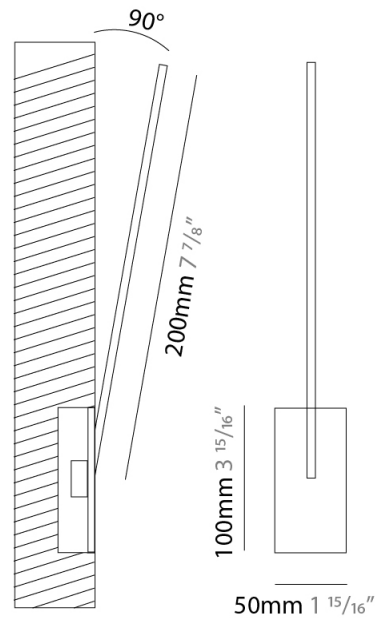

PROJECT
TYPE
SPECIFIER
QUANTITY
DATE

SPILLO 1 ROD RECESSED

D46012- -
base number   Color   Finish
                                 Temperature   Options

1. To build a product code in our configurator select the specify button on the base model # product page
2. To build a manual product code on this datasheet choose from the options listed below in blue font and add the suffix to the base model #

GENERAL

Series: Spillo
Subseries: Spillo 1 Rod
Partner: Icone
Division: Design
Installation: Recessed
Product Type: Ceiling Recessed
Mounting Location: Ceiling
Light Distribution: Adjustable

PHYSICAL

Shape: Rectangle
Width (mm): 50
Width (in): 1 ¹⁵/₁₆
Height (mm): 200
Height (in): 7 ⁷/₈
Fixture Finish: WHI / BLK / CHR / BGD
Fixture Material: Brass

ELECTRICAL

Lamp Type: LED
Total Output Wattage (W): 2.64
Dimming: 0-10V Dimming
Driver Included: No
Driver Location: Remote
Driver Type: Constant Voltage - 120 / 277Vac
Driver Class: Class 2
Input Voltage (V): 120 - 277
Output Voltage (V): 12
Upon Request: (Not included, see components) 0-10Vdc dimming / 277Vac

LED

Color Temperature (°K): 2700 / 3000
Nominal Lumen (lm): 220
CRI: >90 CRI
Lamp Life (hrs): 50000

OPTICAL

Adjustability: Tilt 120°

RATINGS AND CERTIFICATIONS

Certified By: Certified for North American Standards
IP rating: IP20