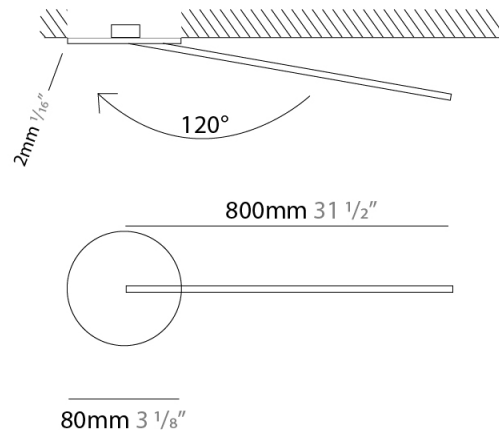

SPILLO 1 ROD RECESSED

D46025- _____ - _____
base number   Color   Finish
                         Temperature   Options

1. To build a product code in our configurator select the specify button on the base model # product page
2. To build a manual product code on this datasheet choose from the options listed below in blue font and add the suffix to the base model #

GENERAL

Series: Spillo
Subseries: Spillo 1 Rod
Partner: Icone
Division: Design
Installation: Recessed
Product Type: Ceiling Recessed
Mounting Location: Ceiling
Light Distribution: Adjustable

PHYSICAL

Shape: Rectangle
Width (mm): 50
Width (in): 1 ¹⁵/₁₆
Height (mm): 800
Height (in): 31 ¹/₂
Fixture Finish: WHI / BLK / CHR / BGD
Fixture Material: Brass

ELECTRICAL

Lamp Type: LED
Total Output Wattage (W): 10.56
Dimming: 0-10V Dimming
Driver Included: No
Driver Location: Remote
Driver Type: Constant Voltage - 120Vac
Driver Class: Class 2
Input Voltage (V): 120
Output Voltage (V): 12
Upon Request: (Not included, see components) 0-10Vdc dimming / 277Vac

LED

Color Temperature (°K): 2700 / 3000
Nominal Lumen (lm): 880
CRI: >90 CRI
Lamp Life (hrs): 50000

OPTICAL

Adjustability: Tilt 120°

RATINGS AND CERTIFICATIONS

Certified By: Certified for North American Standards
IP rating: IP20