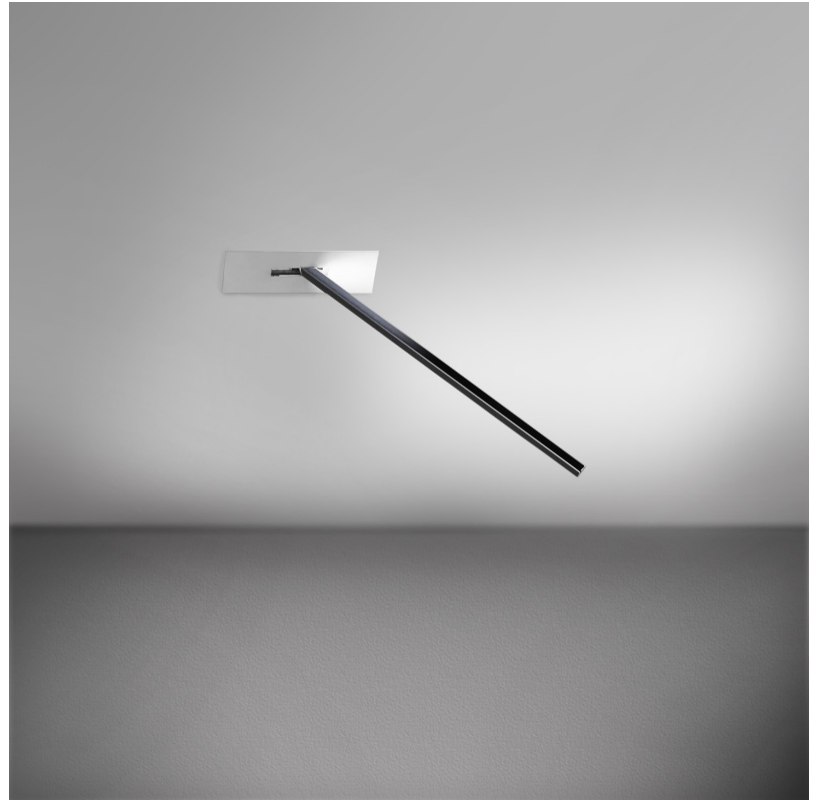

SPILLO 1 ROD RECESSED

D46014- _____ - _____
base number   Color   Finish
                                         Temperature   Options

1. To build a product code in our configurator select the specify button on the base model # product page
2. To build a manual product code on this datasheet choose from the options listed below in blue font and add the suffix to the base model #

GENERAL

Series: Spillo
Subseries: Spillo 1 Rod
Partner: Icone
Division: Design
Installation: Recessed
Product Type: Ceiling Recessed
Mounting Location: Ceiling
Light Distribution: Adjustable

PHYSICAL

Shape: Rectangle
Width (mm): 50
Width (in): 1 ¹⁵/₁₆"
Height (mm): 400
Height (in): 15 ³/₄"
Fixture Finish: WHI / BLK / CHR / BGD
Fixture Material: Brass

ELECTRICAL

Lamp Type: LED
Total Output Wattage (W): 4.8
Dimming: 0-10V Dimming
Driver Included: No
Driver Location: Remote
Driver Type: Constant Voltage - 120Vac
Driver Class: Class 2
Input Voltage (V): 120
Output Voltage (V): 12
Upon Request: (Not included, see components) 0-10Vdc dimming / 277Vac

LED

Color Temperature (°K): 2700 / 3000
Nominal Lumen (lm): 440
CRI: >90 CRI
Lamp Life (hrs): 50000

OPTICAL

Adjustability: Tilt 120°

RATINGS AND CERTIFICATIONS

Certified By: Certified for North American Standards
IP rating: IP20