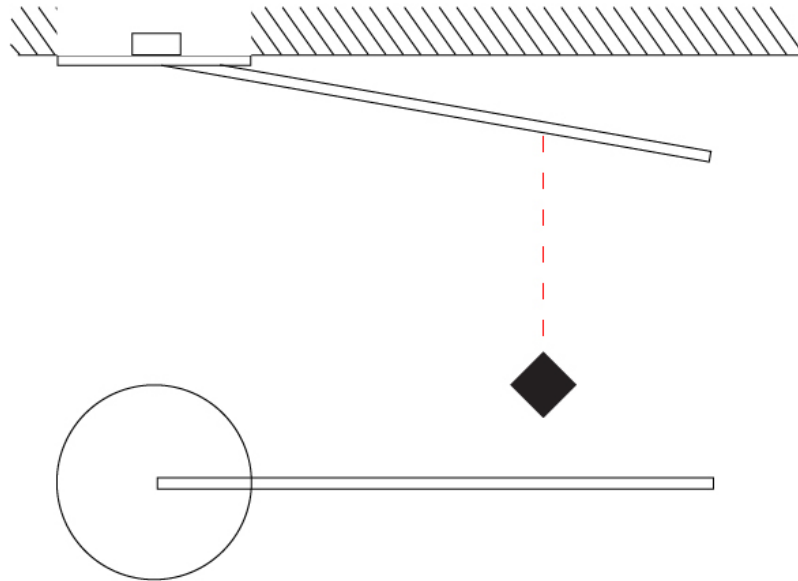

SPILO 1 ROD RECESSED

D46023-

PROJECT	_____
TYPE	_____
SPECIFIER	_____
QUANTITY	_____
DATE	_____

D