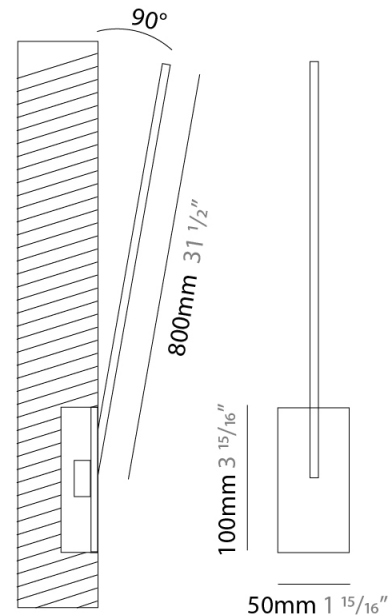

PROJECT	_____
TYPE	_____
SPECIFIER	_____
QUANTITY	_____
DATE	_____

SPILLO 1 ROD RECESSED

D46018- _____ - _____
base number   Color   Finish
                          Temperature   Options

1. To build a product code in our configurator select the specify button on the base model # product page
2. To build a manual product code on this datasheet choose from the options listed below in blue font and add the suffix to the base model #

GENERAL

Series: Spillo
Subseries: Spillo 1 Rod
Partner: Icone
Division: Design
Installation: Recessed
Product Type: Ceiling Recessed
Mounting Location: Ceiling
Light Distribution: Adjustable

PHYSICAL

Shape: Rectangle
Width (mm): 50
Width (in): 1 ¹⁵/₁₆"
Height (mm): 800
Height (in): 31 ¹/₂"
Fixture Finish: WHI / BLK / CHR / BGD
Fixture Material: Brass

ELECTRICAL

Lamp Type: LED
Total Output Wattage (W): 10.56
Dimming: 0-10V Dimming
Driver Included: No
Driver Location: Remote
Driver Type: Constant Voltage - 120Vac
Driver Class: Class 2
Input Voltage (V): 120
Output Voltage (V): 12
Upon Request: (Not included, see components) 0-10Vdc dimming / 277Vac

LED

Color Temperature (°K): 2700 / 3000
Nominal Lumen (lm): 880
CRI: >90 CRI
Lamp Life (hrs): 50000

OPTICAL

Adjustability: Tilt 120°

RATINGS AND CERTIFICATIONS

Certified By: Certified for North American Standards
IP rating: IP20