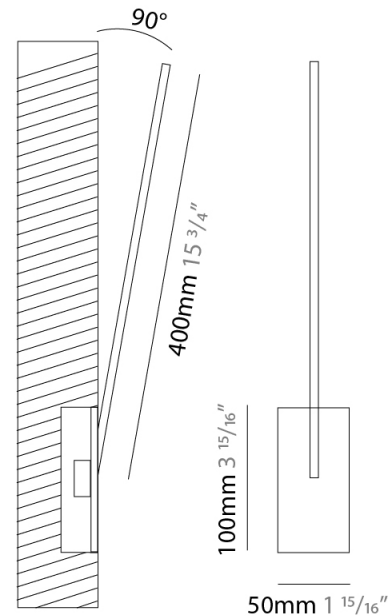

SPILLO 1 ROD RECESSED

D46014- _____ - _____
base number   Color   Finish
                                         Temperature   Options

1. To build a product code in our configurator select the specify button on the base model # product page
2. To build a manual product code on this datasheet choose from the options listed below in blue font and add the suffix to the base model #

GENERAL

Series: Spillo
Subseries: Spillo 1 Rod
Partner: Icone
Division: Design
Installation: Recessed
Product Type: Ceiling Recessed
Mounting Location: Ceiling
Light Distribution: Adjustable

PHYSICAL

Shape: Rectangle
Width (mm): 50
Width (in): 1 ¹⁵/₁₆"
Height (mm): 400
Height (in): 15 ³/₄"
Fixture Finish: WHI / BLK / CHR / BGD
Fixture Material: Brass

ELECTRICAL

Lamp Type: LED
Total Output Wattage (W): 4.8
Dimming: 0-10V Dimming
Driver Included: No
Driver Location: Remote
Driver Type: Constant Voltage - 120Vac
Driver Class: Class 2
Input Voltage (V): 120
Output Voltage (V): 12
Upon Request: (Not included, see components) 0-10Vdc dimming / 277Vac

LED

Color Temperature (°K): 2700 / 3000
Nominal Lumen (lm): 440
CRI: >90 CRI
Lamp Life (hrs): 50000

OPTICAL

Adjustability: Tilt 120°

RATINGS AND CERTIFICATIONS

Certified By: Certified for North American Standards
IP rating: IP20