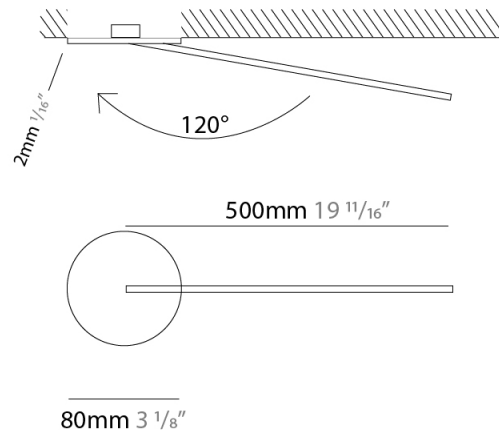

PROJECT
TYPE
SPECIFIER
QUANTITY
DATE

SPILLO 1 ROD RECESSED

D46023- -

base number
Color   Temperature   Finish   Options

1. To build a product code in our configurator select the specify button on the base model # product page
2. To build a manual product code on this datasheet choose from the options listed below in blue font and add the suffix to the base model #

GENERAL

Series: Spillo
Subseries: Spillo 1 Rod
Partner: Icone
Division: Design
Installation: Recessed
Product Type: Ceiling Recessed
Mounting Location: Ceiling
Light Distribution: Adjustable

PHYSICAL

Shape: Rectangle
Width (mm): 50
Width (in): 1 ¹⁵/₁₆
Height (mm): 500
Height (in): 19 ¹¹/₁₆
Fixture Finish: WHI / BLK / CHR / BGD
Fixture Material: Brass

ELECTRICAL

Lamp Type: LED
Total Output Wattage (W): 6.6
Dimming: 0-10V Dimming
Driver Included: No
Driver Location: Remote
Driver Type: Constant Voltage - 120Vac
Driver Class: Class 2
Input Voltage (V): 120
Output Voltage (V): 12
Upon Request: (Not included, see components) 0-10Vdc dimming / 277Vac

LED

Color Temperature (°K): 2700 / 3000
Nominal Lumen (lm): 550
CRI: >90 CRI
Lamp Life (hrs): 50000

OPTICAL

Adjustability: Tilt 120°

RATINGS AND CERTIFICATIONS

Certified By: Certified for North American Standards
IP rating: IP20