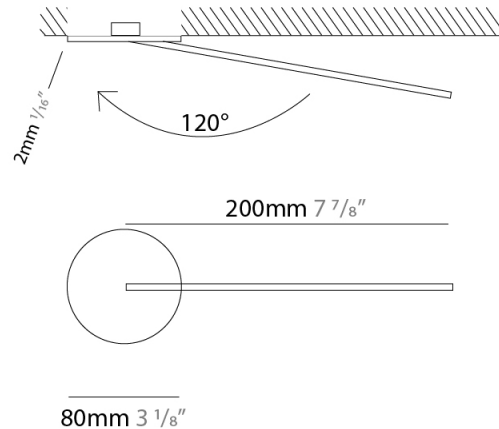

PROJECT	_____
TYPE	_____
SPECIFIER	_____
QUANTITY	_____
DATE	_____

SPILLO 1 ROD RECESSED

D46020- _____ - _____
base number   Color   Finish
                         Temperature   Options

1. To build a product code in our configurator select the specify button on the base model # product page
2. To build a manual product code on this datasheet choose from the options listed below in blue font and add the suffix to the base model #

GENERAL

Series: Spillo
Subseries: Spillo 1 Rod
Partner: Icone
Division: Design
Installation: Recessed
Product Type: Ceiling Recessed
Mounting Location: Ceiling
Light Distribution: Adjustable

PHYSICAL

Shape: Rectangle
Width (mm): 50
Width (in): 1 ¹⁵/₁₆
Height (mm): 200
Height (in): 7 ⁷/₈
Fixture Finish: WHI / BLK / CHR / BGD
Fixture Material: Brass

ELECTRICAL

Lamp Type: LED
Total Output Wattage (W): 2.64
Dimming: 0-10V Dimming
Driver Included: No
Driver Location: Remote
Driver Type: Constant Voltage - 120 / 277Vac
Driver Class: Class 2
Input Voltage (V): 120 - 277
Output Voltage (V): 12
Upon Request: (Not included, see components) 0-10Vdc dimming / 277Vac

LED

Color Temperature (°K): 2700 / 3000
Nominal Lumen (lm): 220
CRI: >90 CRI
Lamp Life (hrs): 50000

OPTICAL

Adjustability: Tilt 120°

RATINGS AND CERTIFICATIONS

Certified By: Certified for North American Standards
IP rating: IP20