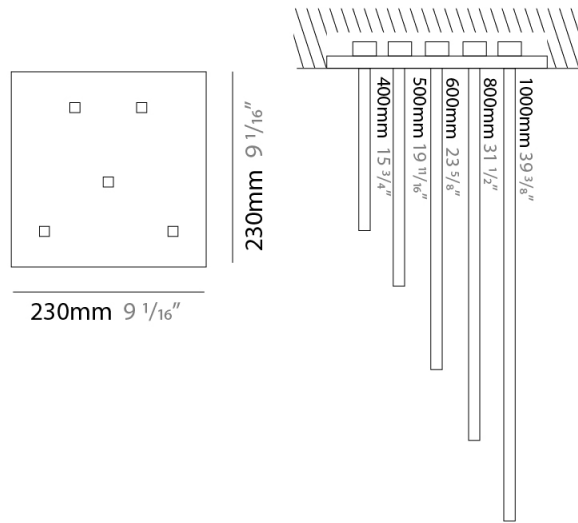

Shape: Rectangle
 Width (mm): 50
 Width (in): 1 ¹⁵/₁₆
 Height (mm): 200
 Height (in): 7 ⁷/₈
 Fixture Finish: WHI / BLK / CHR / BGD
 Fixture Material: Brass

ELECTRICAL

Lamp Type: LED
 Total Output Wattage (W): 2.64
 Dimming: 0-10V Dimming
 Driver Included: No
 Driver Location: Remote
 Driver Type: Constant Voltage - 120 / 277Vac
 Driver Class: Class 2
 Input Voltage (V): 120 - 277
 Output Voltage (V): 12
 Upon Request: (Not included, see components) 0-10Vdc dimming / 277Vac

Shape: Rectangle
 Width (mm): 50
 Width (in): 1 ¹⁵/₁₆"
 Height (mm): 400
 Height (in): 15 ³/₄"
 Fixture Finish: WHI / BLK / CHR / BGD
 Fixture Material: Brass

ELECTRICAL

Lamp Type: LED
 Total Output Wattage (W): 4.8
 Dimming: 0-10V Dimming
 Driver Included: No
 Driver Location: Remote
 Driver Type: Constant Voltage - 120Vac
 Driver Class: Class 2
 Input Voltage (V): 120
 Output Voltage (V): 12
 Upon Request: (Not included, see components) 0-10Vdc dimming / 277Vac

Shape: Abstract
 Width (mm): 50
 Width (in): 1 ¹⁵/₁₆
 Height (mm): 1000
 Height (in): 39 ³/₈
 Fixture Finish: WHI / BLK / CHR / BGD
 Fixture Material: Brass

ELECTRICAL

Lamp Type: LED
 Total Output Wattage (W): 45.72
 Dimming: 0-10V Dimming
 Driver Included: No
 Driver Location: Remote
 Driver Type: Constant Voltage - 120 / 277Vac
 Driver Class: Class 2
 Input Voltage (V): 120 - 277
 Output Voltage (V): 12
 Upon Request: (Not included, see components) 0-10Vdc dimming / 277Vac

LED

Color Temperature (°K): 2700 / 3000
 Nominal Lumen (lm): 3850
 CRI: >90 CRI
 Lamp Life (hrs): 50000

OPTICAL

Adjustability: Tilt 120°

RATINGS AND CERTIFICATIONS

Certified By: Certified for North American Standards
 IP rating: IP20