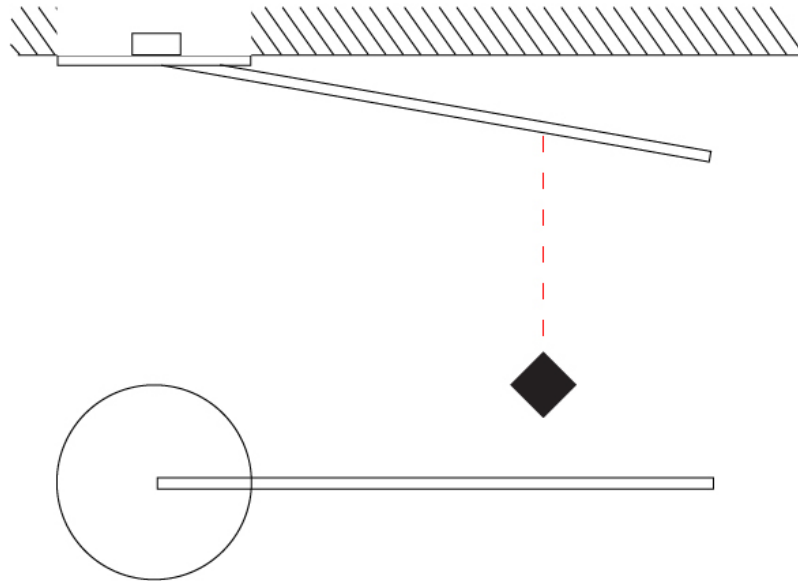

SPILO 1 ROD RECESSED

D46021-

PROJECT
TYPE
SPECIFIER
QUANTITY
DATE

D