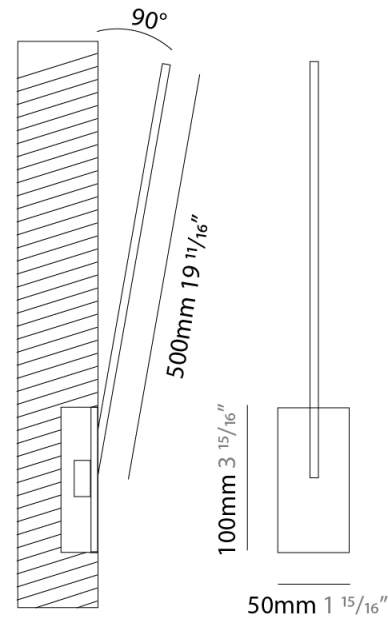

Shape: Rectangle
 Width (mm): 50
 Width (in): 1 ¹⁵/₁₆
 Height (mm): 200
 Height (in): 7 ⁷/₈
 Fixture Finish: WHI / BLK / CHR / BGD
 Fixture Material: Brass

ELECTRICAL

Lamp Type: LED
 Total Output Wattage (W): 2.64
 Dimming: 0-10V Dimming
 Driver Included: No
 Driver Location: Remote
 Driver Type: Constant Voltage - 120 / 277Vac
 Driver Class: Class 2
 Input Voltage (V): 120 - 277
 Output Voltage (V): 12
 Upon Request: (Not included, see components) 0-10Vdc dimming / 277Vac

Shape: Rectangle
 Width (mm): 50
 Width (in): 1 ¹⁵/₁₆"
 Height (mm): 400
 Height (in): 15 ³/₄"
 Fixture Finish: WHI / BLK / CHR / BGD
 Fixture Material: Brass

ELECTRICAL

Lamp Type: LED
 Total Output Wattage (W): 4.8
 Dimming: 0-10V Dimming
 Driver Included: No
 Driver Location: Remote
 Driver Type: Constant Voltage - 120Vac
 Driver Class: Class 2
 Input Voltage (V): 120
 Output Voltage (V): 12
 Upon Request: (Not included, see components) 0-10Vdc dimming / 277Vac

Shape: Rectangle
 Width (mm): 50
 Width (in): 1 ¹⁵/₁₆
 Height (mm): 500
 Height (in): 19 ¹¹/₁₆
 Fixture Finish: WHI / BLK / CHR / BGD
 Fixture Material: Brass

ELECTRICAL

Lamp Type: LED
 Total Output Wattage (W): 6.6
 Dimming: 0-10V Dimming
 Driver Included: No
 Driver Location: Remote
 Driver Type: Constant Voltage - 120Vac
 Driver Class: Class 2
 Input Voltage (V): 120
 Output Voltage (V): 12
 Upon Request: (Not included, see components) 0-10Vdc dimming / 277Vac

LED

Color Temperature (°K): 2700 / 3000
 Nominal Lumen (lm): 550
 CRI: >90 CRI
 Lamp Life (hrs): 50000

OPTICAL

Adjustability: Tilt 120°

RATINGS AND CERTIFICATIONS

Certified By: Certified for North American Standards
 IP rating: IP20