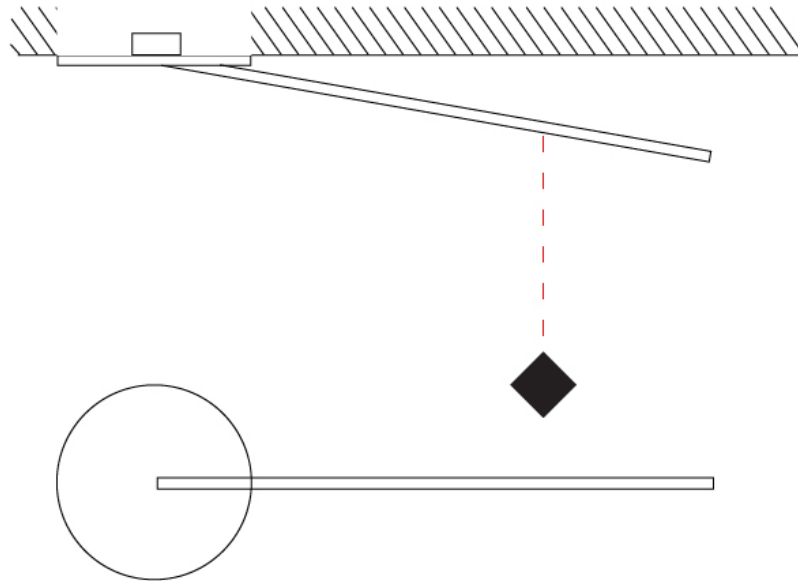

SPILO 1 ROD RECESSED

D46020-

PROJECT
TYPE
SPECIFIER
QUANTITY
DATE

D