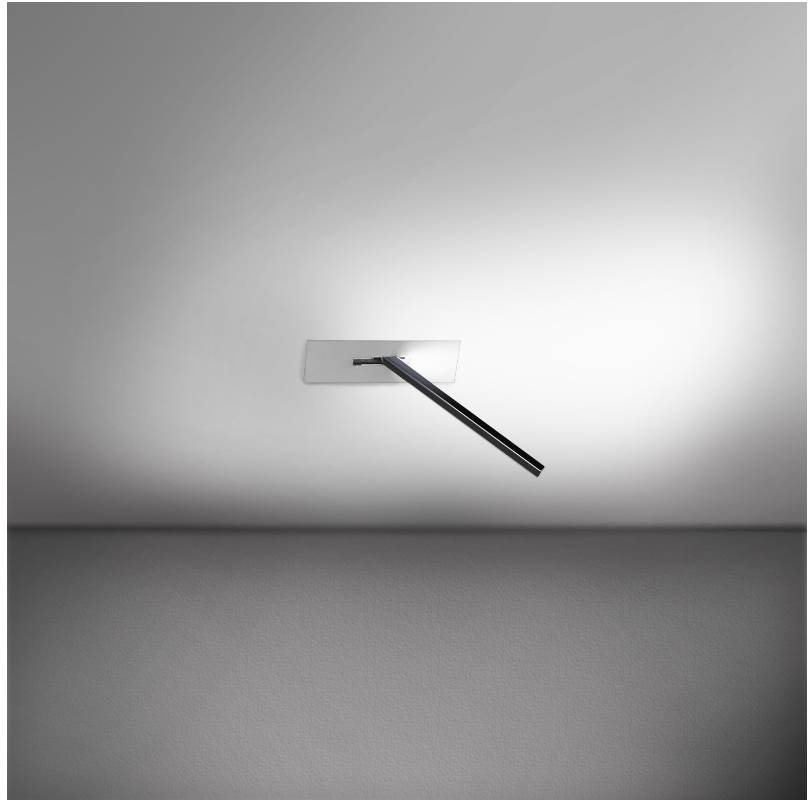

PROJECT
TYPE
SPECIFIER
QUANTITY
DATE

SPILLO 1 ROD RECESSED

D46012- -
base number   Color   Finish
                                 Temperature   Options

1. To build a product code in our configurator select the specify button on the base model # product page
2. To build a manual product code on this datasheet choose from the options listed below in blue font and add the suffix to the base model #

GENERAL

Series: Spillo
Subseries: Spillo 1 Rod
Partner: Icone
Division: Design
Installation: Recessed
Product Type: Ceiling Recessed
Mounting Location: Ceiling
Light Distribution: Adjustable

PHYSICAL

Shape: Rectangle
Width (mm): 50
Width (in): 1 ¹⁵/₁₆
Height (mm): 200
Height (in): 7 ⁷/₈
Fixture Finish: WHI / BLK / CHR / BGD
Fixture Material: Brass

ELECTRICAL

Lamp Type: LED
Total Output Wattage (W): 2.64
Dimming: 0-10V Dimming
Driver Included: No
Driver Location: Remote
Driver Type: Constant Voltage - 120 / 277Vac
Driver Class: Class 2
Input Voltage (V): 120 - 277
Output Voltage (V): 12
Upon Request: (Not included, see components) 0-10Vdc dimming / 277Vac

LED

Color Temperature (°K): 2700 / 3000
Nominal Lumen (lm): 220
CRI: >90 CRI
Lamp Life (hrs): 50000

OPTICAL

Adjustability: Tilt 120°

RATINGS AND CERTIFICATIONS

Certified By: Certified for North American Standards
IP rating: IP20