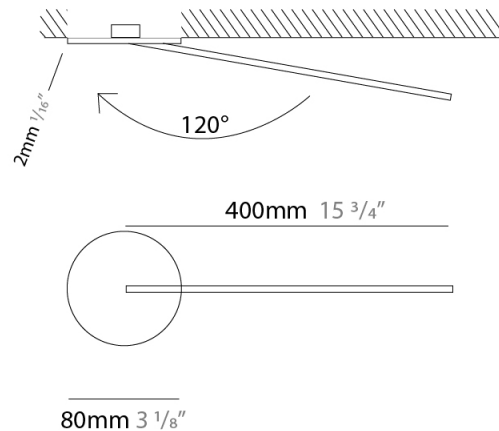

PROJECT	_____
TYPE	_____
SPECIFIER	_____
QUANTITY	_____
DATE	_____

SPILLO 1 ROD ROUND BASE RECESSED

D46022- _____ - _____
base number   Color   Finish
                         Temperature   Options

1. To build a product code in our configurator select the specify button on the base model # product page
2. To build a manual product code on this datasheet choose from the options listed below in blue font and add the suffix to the base model #

GENERAL

Series: Spillo
Subseries: Spillo 1 Rod Round Base
Partner: Icone
Division: Design
Installation: Recessed
Product Type: Ceiling Recessed
Mounting Location: Ceiling
Light Distribution: Adjustable

PHYSICAL

Shape: Rectangle
Width (mm): 50
Width (in): 1 ¹⁵/₁₆
Height (mm): 400
Height (in): 15 ³/₄
Fixture Finish: WHI / BLK / CHR / BGD
Fixture Material: Brass

ELECTRICAL

Lamp Type: LED
Total Output Wattage (W): 4.8
Dimming: 0-10V Dimming
Driver Included: No
Driver Location: Remote
Driver Type: Constant Voltage - 120Vac
Driver Class: Class 2
Input Voltage (V): 120
Output Voltage (V): 12
Upon Request: (Not included, see components) 0-10Vdc dimming / 277Vac

LED

Color Temperature (°K): 2700 / 3000
Nominal Lumen (lm): 440
CRI: >90 CRI
Lamp Life (hrs): 50000

OPTICAL

Adjustability: Tilt 120°

RATINGS AND CERTIFICATIONS

Certified By: Certified for North American Standards
IP rating: IP20