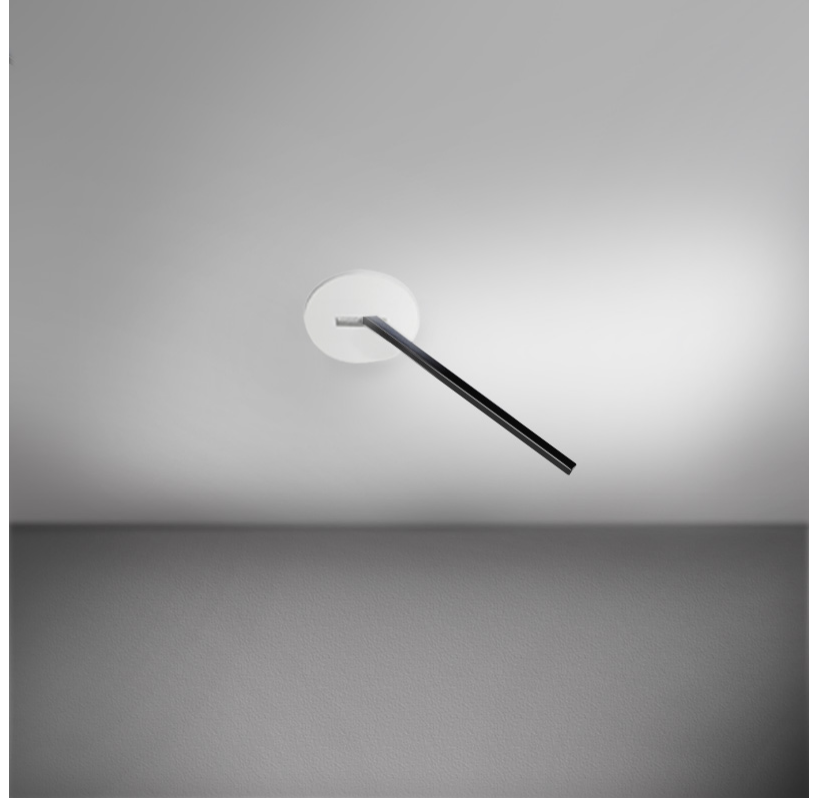

PROJECT
TYPE
SPECIFIER
QUANTITY
DATE

SPILLO 1 ROD RECESSED

D46021- -
base number   Color   Finish
                          Temperature   Options

1. To build a product code in our configurator select the specify button on the base model # product page
2. To build a manual product code on this datasheet choose from the options listed below in blue font and add the suffix to the base model #

GENERAL

Series: Spillo
Subseries: Spillo 1 Rod
Partner: Icone
Division: Design
Installation: Recessed
Product Type: Ceiling Recessed
Mounting Location: Ceiling
Light Distribution: Adjustable

PHYSICAL

Shape: Rectangle
Width (mm): 50
Width (in): 1 ¹³/₁₆
Height (mm): 300
Height (in): 11 ¹³/₁₆
Fixture Finish: WHI / BLK / CHR / BGD
Fixture Material: Brass

ELECTRICAL

Lamp Type: LED
Total Output Wattage (W): 3.96
Dimming: 0-10V Dimming
Driver Included: No
Driver Location: Remote
Driver Type: Constant Voltage - 120 / 277Vac
Driver Class: Class 2
Input Voltage (V): 120 - 277
Output Voltage (V): 12
Upon Request: (Not included, see components) 0-10Vdc dimming / 277Vac

LED

Color Temperature (°K): 2700 / 3000
Nominal Lumen (lm): 330
CRI: >90 CRI
Lamp Life (hrs): 50000

OPTICAL

Adjustability: Tilt 120°

RATINGS AND CERTIFICATIONS

Certified By: Certified for North American Standards
IP rating: IP20