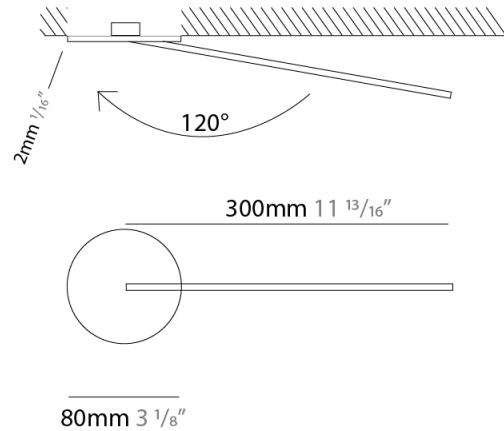

PROJECT
TYPE
SPECIFIER
QUANTITY
DATE

SPILLO 1 ROD RECESSED

D46021- -
base number   Color   Finish
                          Temperature   Options

1. To build a product code in our configurator select the specify button on the base model # product page
2. To build a manual product code on this datasheet choose from the options listed below in blue font and add the suffix to the base model #

GENERAL

Series: Spillo
Subseries: Spillo 1 Rod
Partner: Icone
Division: Design
Installation: Recessed
Product Type: Ceiling Recessed
Mounting Location: Ceiling
Light Distribution: Adjustable

PHYSICAL

Shape: Rectangle
Width (mm): 50
Width (in): 1 ¹³/₁₆
Height (mm): 300
Height (in): 11 ¹³/₁₆
Fixture Finish: WHI / BLK / CHR / BGD
Fixture Material: Brass

ELECTRICAL

Lamp Type: LED
Total Output Wattage (W): 3.96
Dimming: 0-10V Dimming
Driver Included: No
Driver Location: Remote
Driver Type: Constant Voltage - 120 / 277Vac
Driver Class: Class 2
Input Voltage (V): 120 - 277
Output Voltage (V): 12
Upon Request: (Not included, see components) 0-10Vdc dimming / 277Vac

LED

Color Temperature (°K): 2700 / 3000
Nominal Lumen (lm): 330
CRI: >90 CRI
Lamp Life (hrs): 50000

OPTICAL

Adjustability: Tilt 120°

RATINGS AND CERTIFICATIONS

Certified By: Certified for North American Standards
IP rating: IP20