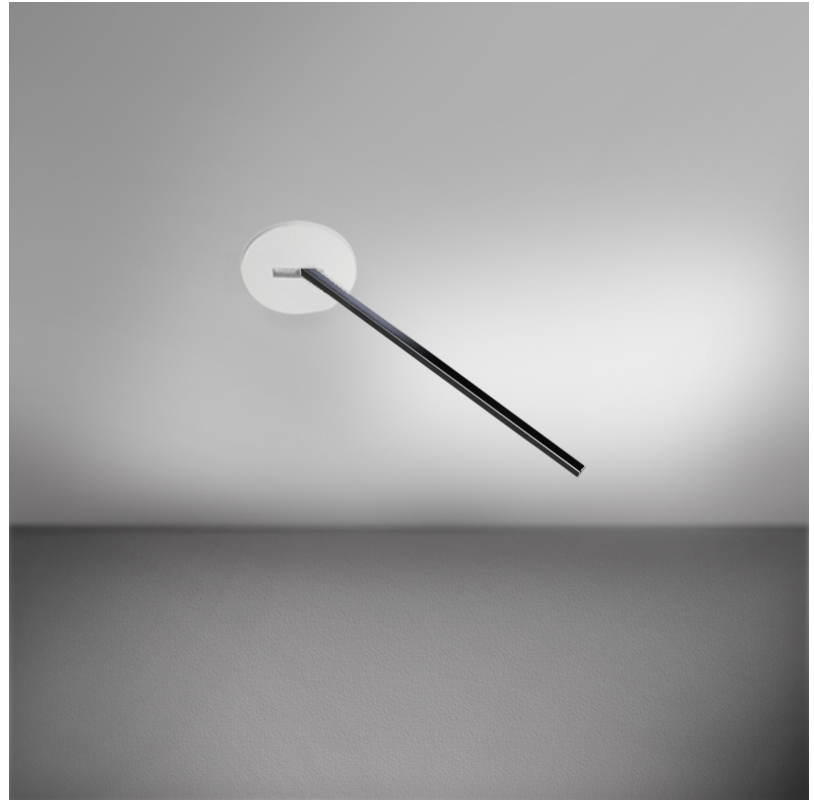

PROJECT	_____
TYPE	_____
SPECIFIER	_____
QUANTITY	_____
DATE	_____

SPILLO 1 ROD ROUND BASE RECESSED

D46022- _____ - _____
base number   Color   Finish
                         Temperature   Options

1. To build a product code in our configurator select the specify button on the base model # product page
2. To build a manual product code on this datasheet choose from the options listed below in blue font and add the suffix to the base model #

GENERAL

Series: Spillo
Subseries: Spillo 1 Rod Round Base
Partner: Icone
Division: Design
Installation: Recessed
Product Type: Ceiling Recessed
Mounting Location: Ceiling
Light Distribution: Adjustable

PHYSICAL

Shape: Rectangle
Width (mm): 50
Width (in): 1 ¹⁵/₁₆
Height (mm): 400
Height (in): 15 ³/₄
Fixture Finish: WHI / BLK / CHR / BGD
Fixture Material: Brass

ELECTRICAL

Lamp Type: LED
Total Output Wattage (W): 4.8
Dimming: 0-10V Dimming
Driver Included: No
Driver Location: Remote
Driver Type: Constant Voltage - 120Vac
Driver Class: Class 2
Input Voltage (V): 120
Output Voltage (V): 12
Upon Request: (Not included, see components) 0-10Vdc dimming / 277Vac

LED

Color Temperature (°K): 2700 / 3000
Nominal Lumen (lm): 440
CRI: >90 CRI
Lamp Life (hrs): 50000

OPTICAL

Adjustability: Tilt 120°

RATINGS AND CERTIFICATIONS

Certified By: Certified for North American Standards
IP rating: IP20