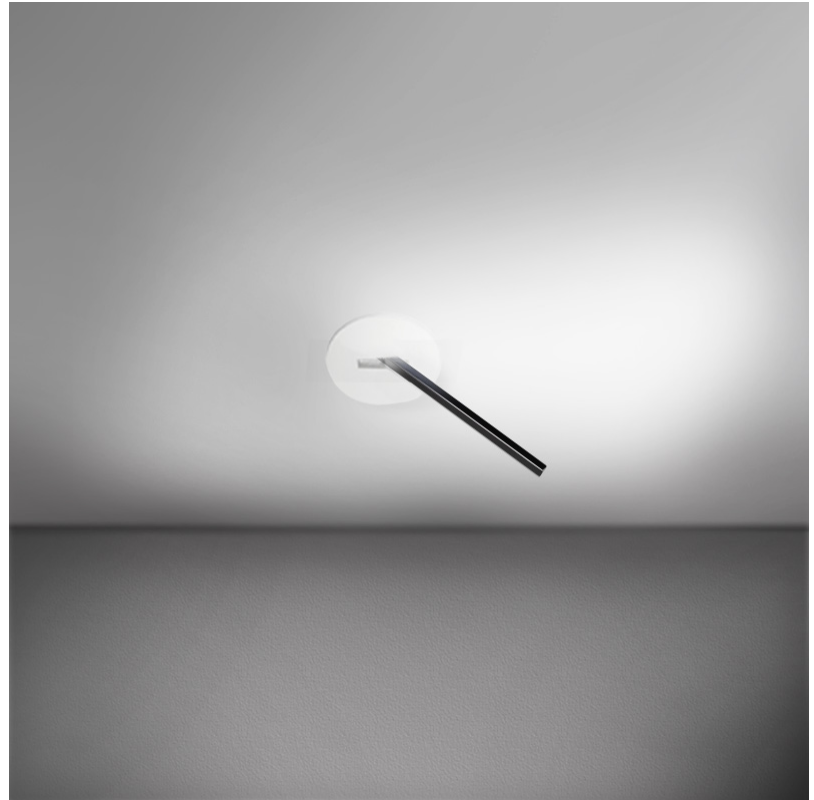

PROJECT	_____
TYPE	_____
SPECIFIER	_____
QUANTITY	_____
DATE	_____

SPILLO 1 ROD RECESSED

D46020- _____ - _____
base number   Color   Finish
                         Temperature   Options

1. To build a product code in our configurator select the specify button on the base model # product page
2. To build a manual product code on this datasheet choose from the options listed below in blue font and add the suffix to the base model #

GENERAL

Series: Spillo
Subseries: Spillo 1 Rod
Partner: Icone
Division: Design
Installation: Recessed
Product Type: Ceiling Recessed
Mounting Location: Ceiling
Light Distribution: Adjustable

PHYSICAL

Shape: Rectangle
Width (mm): 50
Width (in): 1 ¹⁵/₁₆
Height (mm): 200
Height (in): 7 ⁷/₈
Fixture Finish: WHI / BLK / CHR / BGD
Fixture Material: Brass

ELECTRICAL

Lamp Type: LED
Total Output Wattage (W): 2.64
Dimming: 0-10V Dimming
Driver Included: No
Driver Location: Remote
Driver Type: Constant Voltage - 120 / 277Vac
Driver Class: Class 2
Input Voltage (V): 120 - 277
Output Voltage (V): 12
Upon Request: (Not included, see components) 0-10Vdc dimming / 277Vac

LED

Color Temperature (°K): 2700 / 3000
Nominal Lumen (lm): 220
CRI: >90 CRI
Lamp Life (hrs): 50000

OPTICAL

Adjustability: Tilt 120°

RATINGS AND CERTIFICATIONS

Certified By: Certified for North American Standards
IP rating: IP20