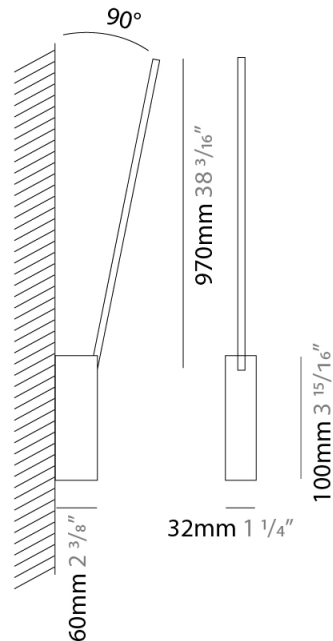

GENERAL

Series: Spillo
 Subseries: Spillo 1 Rod
 Brand: Icone
 Division: Design
 Mounting Type: Surface
 Mounting Location: Wall
 Subcategory: Ambient

PHYSICAL

Shape: Rectangle
 Width (mm): 32
 Width (in): 1 ¼
 Height (mm): 970
 Height (in): 38 ¾
 Extension (mm): 860
 Extension (in): 33 ⅞
 Light Distribution: Direct / Indirect
 Fixture Finish: WHI / WHC / BLK / BGD
 Fixture Material: Brass

LED

Color Temperature (°K): 2700 / 3000
 Nominal Lumen (lm): 880
 CRI: >90 CRI
 Lamp Life (hrs): 50000

OPTICAL

Adjustability: Tilt 90°

RATINGS AND CERTIFICATIONS

Certified By: Certified for North American Standards
 IP rating: IP20

SPILLO 1 ROD SURFACE

D42037-

PROJECT

TYPE

SPECIFIER

QUANTITY

DATE

D

GENERAL

Series: Spillo
 Subseries: Spillo 2 Rod
 Brand: Icone
 Division: Design
 Mounting Type: Surface
 Mounting Location: Wall
 Subcategory: Ambient

PHYSICAL

Shape: Rectangle
 Width (mm): 32
 Width (in): 1 1/4
 Height (mm): 1390
 Height (in): 54 3/4
 Extension (mm): 860
 Extension (in): 33 7/8
 Light Distribution: Direct / Indirect
 Fixture Finish: WHI / WHC / BLK / BGD
 Fixture Material: Brass