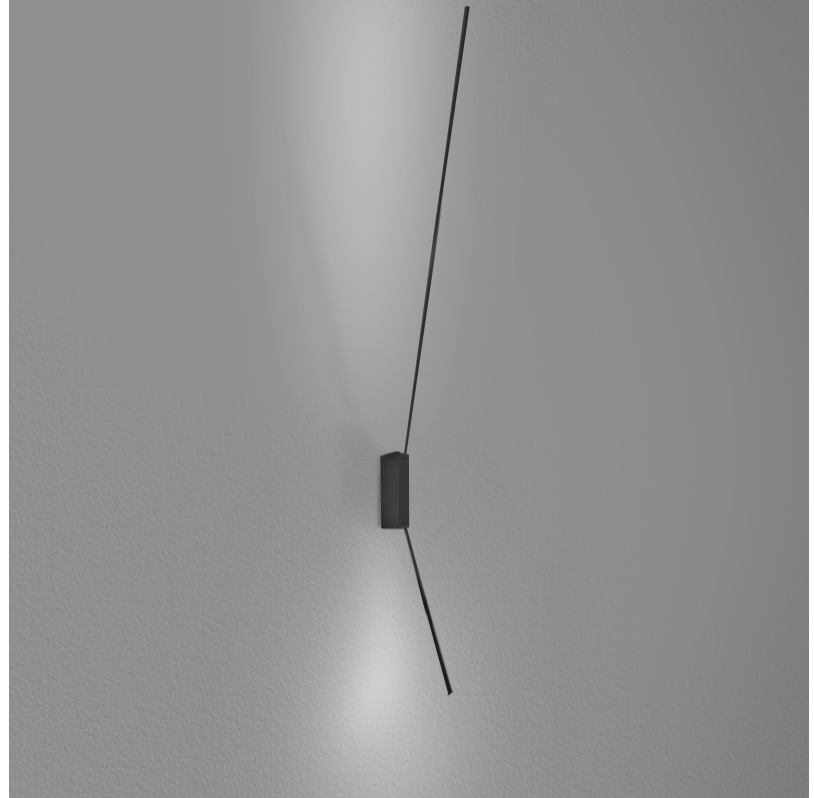

PROJECT	
TYPE	
SPECIFIER	
QUANTITY	
DATE	

SPILLO 1 ROD SURFACE

D42037- -

base number
 Color Temperature Finish Options

- To build a product code in our configurator select the specify button on the base model # product page
- To build a manual product code on this datasheet choose from the options listed below in blue font and add the suffix to the base model #

GENERAL

Series: Spillo
 Subseries: Spillo 1 Rod
 Brand: Icone
 Division: Design
 Mounting Type: Surface
 Mounting Location: Wall
 Subcategory: Ambient

PHYSICAL

Shape: Rectangle
 Width (mm): 32
 Width (in): 1 ¼
 Height (mm): 970
 Height (in): 38 ¾
 Extension (mm): 860
 Extension (in): 33 ⅞
 Light Distribution: Direct / Indirect
 Fixture Finish: WHI / WHC / BLK / BGD
 Fixture Material: Brass

GENERAL

Series: Spillo
 Subseries: Spillo 2 Rod
 Brand: Icone
 Division: Design
 Mounting Type: Surface
 Mounting Location: Wall
 Subcategory: Ambient

PHYSICAL

Shape: Rectangle
 Width (mm): 32
 Width (in): 1 1/4
 Height (mm): 1390
 Height (in): 54 3/4
 Extension (mm): 860
 Extension (in): 33 7/8
 Light Distribution: Direct / Indirect
 Fixture Finish: WHI / WHC / BLK / BGD
 Fixture Material: Brass

LED

Color Temperature (°K): 2700 / 3000
 Nominal Lumen (lm): 1320
 CRI: >90 CRI
 Lamp Life (hrs): 50000

OPTICAL

Adjustability: Tilt 90°

RATINGS AND CERTIFICATIONS

Certified By: Certified for North American Standards
 IP rating: IP20