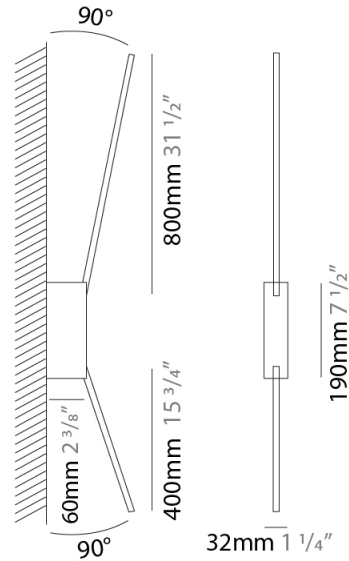

GENERAL

Series: Spillo
 Subseries: Spillo 1 Rod
 Brand: Icone
 Division: Design
 Mounting Type: Surface
 Mounting Location: Wall
 Subcategory: Ambient

PHYSICAL

Shape: Rectangle
 Width (mm): 32
 Width (in): 1 ¼
 Height (mm): 970
 Height (in): 38 ¾
 Extension (mm): 860
 Extension (in): 33 ⅞
 Light Distribution: Direct / Indirect
 Fixture Finish: WHI / WHC / BLK / BGD
 Fixture Material: Brass

GENERAL

Series: Spillo
 Subseries: Spillo 2 Rod
 Brand: Icone
 Division: Design
 Mounting Type: Surface
 Mounting Location: Wall
 Subcategory: Ambient

PHYSICAL

Shape: Rectangle
 Width (mm): 32
 Width (in): 1 1/4
 Height (mm): 1390
 Height (in): 54 3/4
 Extension (mm): 860
 Extension (in): 33 7/8
 Light Distribution: Direct / Indirect
 Fixture Finish: WHI / WHC / BLK / BGD
 Fixture Material: Brass

LED

Color Temperature (°K): 2700 / 3000
 Nominal Lumen (lm): 1320
 CRI: >90 CRI
 Lamp Life (hrs): 50000

OPTICAL

Adjustability: Tilt 90°

RATINGS AND CERTIFICATIONS

Certified By: Certified for North American Standards
 IP rating: IP20