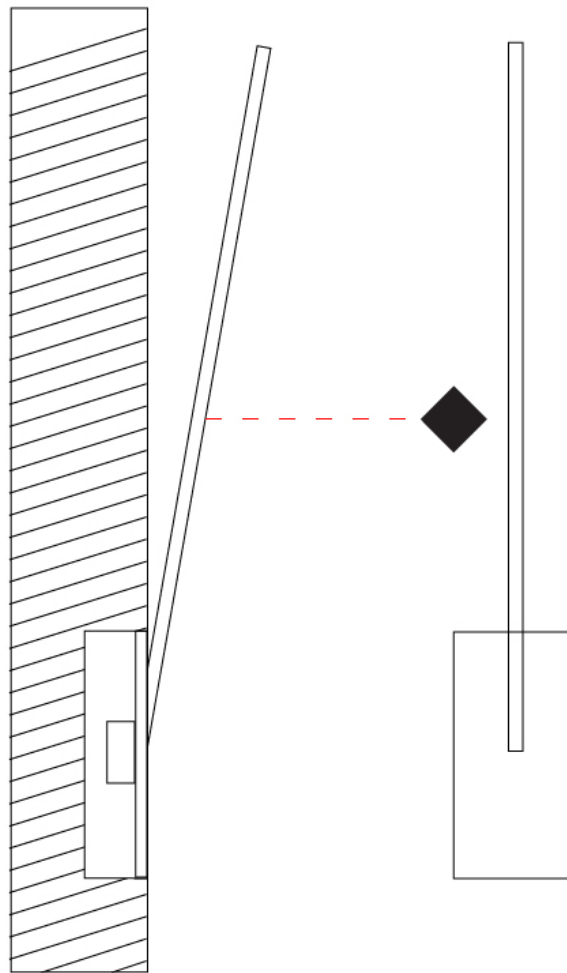

SPILO 1 ROD RECESSED

D46014-

PROJECT _____

TYPE _____

SPECIFIER _____

QUANTITY _____

DATE _____

D