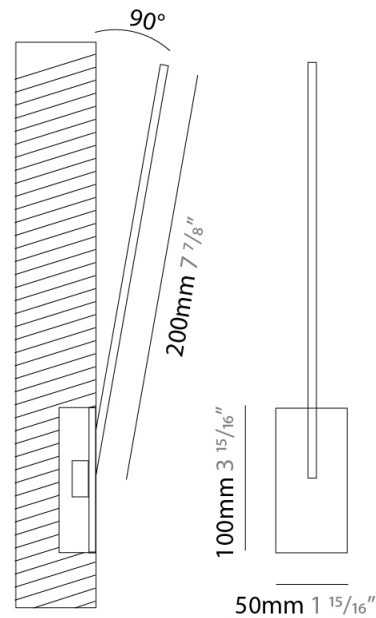

PROJECT	_____
TYPE	_____
SPECIFIER	_____
QUANTITY	_____
DATE	_____

SPILLO 1 ROD RECESSED

D46012- _____ - _____
base number   Color   Finish
                                         Temperature   Options

1. To build a product code in our configurator select the specify button on the base model # product page
2. To build a manual product code on this datasheet choose from the options listed below in blue font and add the suffix to the base model #

GENERAL

Series: Spillo
Subseries: Spillo 1 Rod
Brand: Icone
Division: Design
Mounting Type: Recessed
Mounting Location: Wall
Subcategory: Ambient

PHYSICAL

Shape: Rectangle
Width (mm): 50
Width (in): 1 15/16
Height (mm): 200
Height (in): 7 7/8
Light Distribution: Adjustable
Fixture Finish: WHI / BLK / CHR / BGD
Fixture Material: Brass

ELECTRICAL

Lamp Type: LED
Total Output Wattage (W): 2.64
Dimming: 0-10V Dimming
Driver Included: No
Driver Location: Remote
Driver Type: Constant Voltage - 120 / 277Vac
Driver Class: Class 2
Input Voltage (V): 120 - 277
Output Voltage (V): 12
Upon Request: (Not included, see components) 0-10Vdc dimming / 277Vac

LED

Color Temperature (°K): 2700 / 3000
Nominal Lumen (lm): 220
CRI: >90 CRI
Lamp Life (hrs): 50000

OPTICAL

Adjustability: Tilt 120°

RATINGS AND CERTIFICATIONS

Certified By: Certified for North American Standards
IP rating: IP20