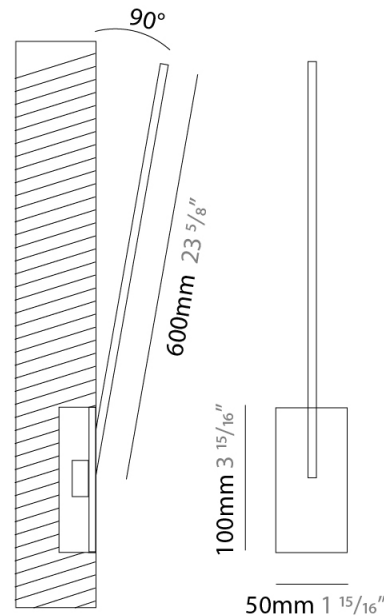

PROJECT	_____
TYPE	_____
SPECIFIER	_____
QUANTITY	_____
DATE	_____

SPILLO 1 ROD RECESSED

D46016- _____ - _____
base number   Color   Finish
                         Temperature   Options

1. To build a product code in our configurator select the specify button on the base model # product page
2. To build a manual product code on this datasheet choose from the options listed below in blue font and add the suffix to the base model #

GENERAL

Series: Spillo
Subseries: Spillo 1 Rod
Brand: Icone
Division: Design
Mounting Type: Recessed
Mounting Location: Wall
Subcategory: Ambient

PHYSICAL

Shape: Rectangle
Width (mm): 50
Width (in): 1 15/16
Height (mm): 600
Height (in): 23 5/8
Light Distribution: Adjustable
Fixture Finish: WHI / BLK / CHR / BGD
Fixture Material: Brass

ELECTRICAL

Lamp Type: LED
Total Output Wattage (W): 7.92
Dimming: 0-10V Dimming
Driver Included: No
Driver Location: Remote
Driver Type: Constant Voltage - 120Vac
Driver Class: Class 2
Input Voltage (V): 120
Output Voltage (V): 12
Upon Request: (Not included, see components) 0-10Vdc dimming / 277Vac

LED

Color Temperature (°K): 2700 / 3000
Nominal Lumen (lm): 660
CRI: >90 CRI
Lamp Life (hrs): 50000

OPTICAL

Adjustability: Tilt 120°

RATINGS AND CERTIFICATIONS

Certified By: Certified for North American Standards
IP rating: IP20