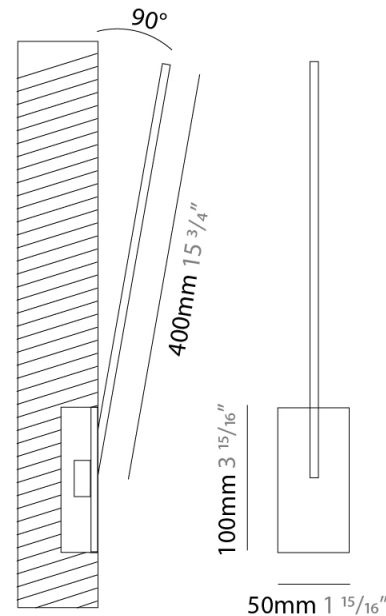

PROJECT
TYPE
SPECIFIER
QUANTITY
DATE

SPILLO 1 ROD RECESSED

D46014- -
base number   Color   Finish
                          Temperature   Options

1. To build a product code in our configurator select the specify button on the base model # product page
2. To build a manual product code on this datasheet choose from the options listed below in blue font and add the suffix to the base model #

GENERAL

Series: Spillo
Subseries: Spillo 1 Rod
Brand: Icone
Division: Design
Mounting Type: Recessed
Mounting Location: Wall
Subcategory: Ambient

PHYSICAL

Shape: Rectangle
Width (mm): 50
Width (in): 1 ¹⁵/₁₆
Height (mm): 400
Height (in): 15 ³/₄
Light Distribution: Adjustable
Fixture Finish: WHI / BLK / CHR / BGD
Fixture Material: Brass

ELECTRICAL

Lamp Type: LED
Total Output Wattage (W): 4.8
Dimming: 0-10V Dimming
Driver Included: No
Driver Location: Remote
Driver Type: Constant Voltage - 120Vac
Driver Class: Class 2
Input Voltage (V): 120
Output Voltage (V): 12
Upon Request: (Not included, see components) 0-10Vdc dimming / 277Vac

LED

Color Temperature (°K): 2700 / 3000
Nominal Lumen (lm): 440
CRI: >90 CRI
Lamp Life (hrs): 50000

OPTICAL

Adjustability: Tilt 120°

RATINGS AND CERTIFICATIONS

Certified By: Certified for North American Standards
IP rating: IP20