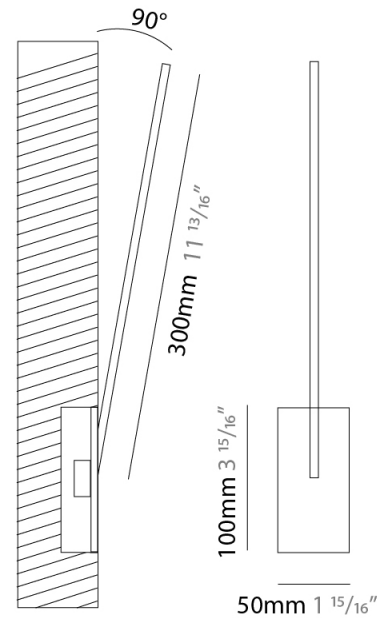

PROJECT	_____
TYPE	_____
SPECIFIER	_____
QUANTITY	_____
DATE	_____

SPILLO 1 ROD RECESSED

D46013- _____ - _____
base number   Color   Finish
                          Temperature   Options

1. To build a product code in our configurator select the specify button on the base model # product page
2. To build a manual product code on this datasheet choose from the options listed below in blue font and add the suffix to the base model #

GENERAL

Series: Spillo
Subseries: Spillo 1 Rod
Brand: Icone
Division: Design
Mounting Type: Recessed
Mounting Location: Wall
Subcategory: Ambient

PHYSICAL

Shape: Rectangle
Width (mm): 50
Width (in): 1 15/16
Height (mm): 300
Height (in): 11 13/16
Light Distribution: Adjustable
Fixture Finish: [WHI](#) / [BLK](#) / [CHR](#) / [BGD](#)
Fixture Material: Brass

ELECTRICAL

Lamp Type: LED
Total Output Wattage (W): 3.96
Dimming: 0-10V Dimming
Driver Included: No
Driver Location: Remote
Driver Type: Constant Voltage - 120 / 277Vac
Driver Class: Class 2
Input Voltage (V): 120 - 277
Output Voltage (V): 12
Upon Request: (Not included, see components) 0-10Vdc dimming / 277Vac

LED

Color Temperature (°K): [2700](#) / [3000](#)
Nominal Lumen (lm): 330
CRI: >90 CRI
Lamp Life (hrs): 50000

OPTICAL

Adjustability: Tilt 120°

RATINGS AND CERTIFICATIONS

Certified By: Certified for North American Standards
IP rating: IP20