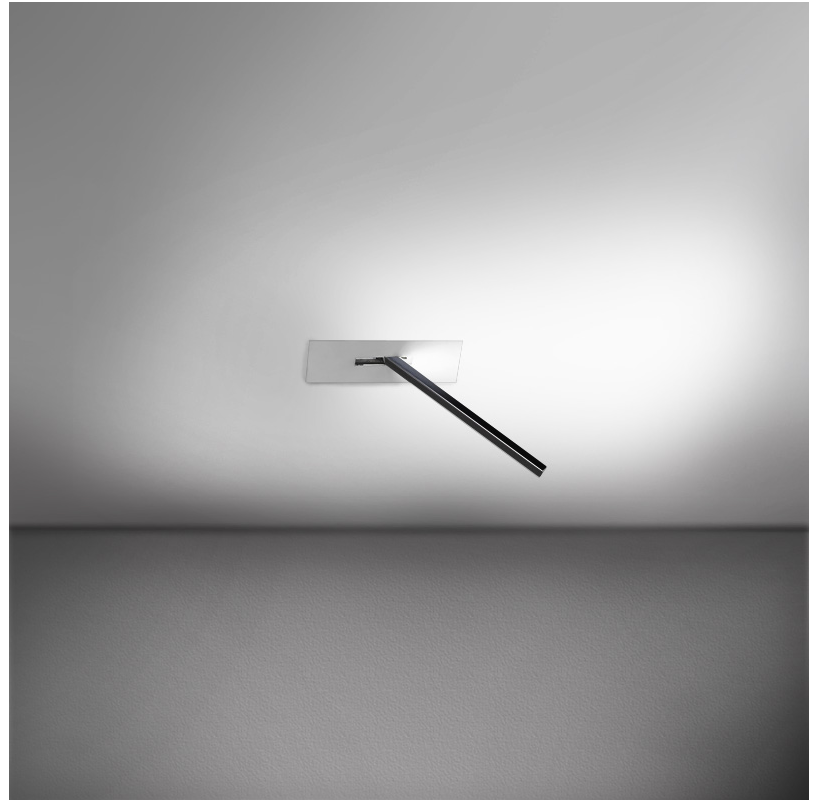

PROJECT	_____
TYPE	_____
SPECIFIER	_____
QUANTITY	_____
DATE	_____

SPILLO 1 ROD RECESSED

D46012- _____ - _____
base number   Color   Finish
                                         Temperature   Options

1. To build a product code in our configurator select the specify button on the base model # product page
2. To build a manual product code on this datasheet choose from the options listed below in blue font and add the suffix to the base model #

GENERAL

Series: Spillo
Subseries: Spillo 1 Rod
Brand: Icone
Division: Design
Mounting Type: Recessed
Mounting Location: Wall
Subcategory: Ambient

PHYSICAL

Shape: Rectangle
Width (mm): 50
Width (in): 1 15/16
Height (mm): 200
Height (in): 7 7/8
Light Distribution: Adjustable
Fixture Finish: WHI / BLK / CHR / BGD
Fixture Material: Brass

ELECTRICAL

Lamp Type: LED
Total Output Wattage (W): 2.64
Dimming: 0-10V Dimming
Driver Included: No
Driver Location: Remote
Driver Type: Constant Voltage - 120 / 277Vac
Driver Class: Class 2
Input Voltage (V): 120 - 277
Output Voltage (V): 12
Upon Request: (Not included, see components) 0-10Vdc dimming / 277Vac

LED

Color Temperature (°K): 2700 / 3000
Nominal Lumen (lm): 220
CRI: >90 CRI
Lamp Life (hrs): 50000

OPTICAL

Adjustability: Tilt 120°

RATINGS AND CERTIFICATIONS

Certified By: Certified for North American Standards
IP rating: IP20