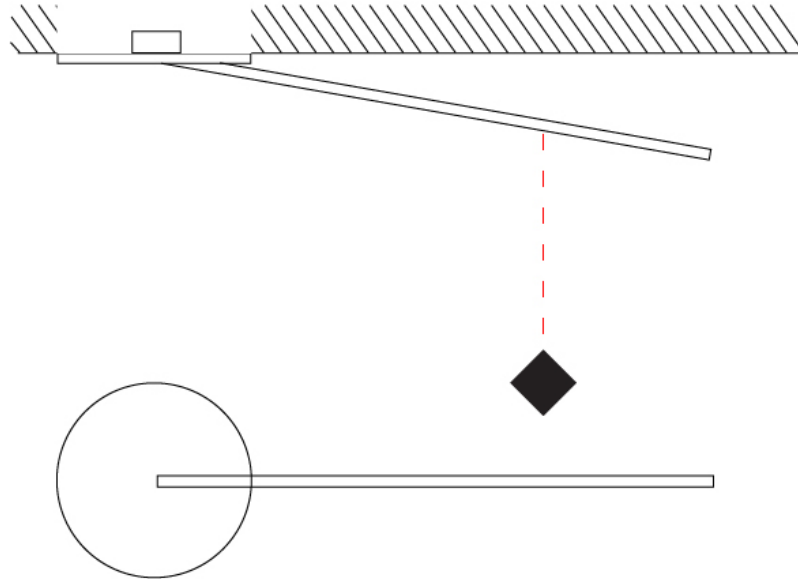

SPILO 1 ROD RECESSED

D46020-

PROJECT _____

TYPE _____

SPECIFIER _____

QUANTITY _____

DATE _____

D