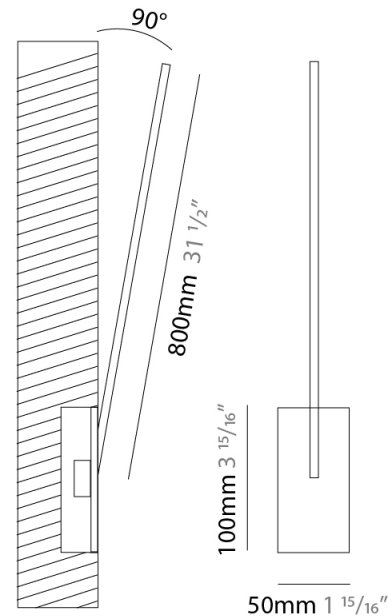

PROJECT
TYPE
SPECIFIER
QUANTITY
DATE

SPILLO 1 ROD RECESSED

D46018- -
base number   Color   Finish
                          Temperature   Options

1. To build a product code in our configurator select the specify button on the base model # product page
2. To build a manual product code on this datasheet choose from the options listed below in blue font and add the suffix to the base model #

GENERAL

Series: Spillo
Subseries: Spillo 1 Rod
Brand: Icone
Division: Design
Mounting Type: Recessed
Mounting Location: Wall
Subcategory: Ambient

PHYSICAL

Shape: Rectangle
Width (mm): 50
Width (in): 1 ¹⁵/₁₆
Height (mm): 800
Height (in): 31 ¹/₂
Light Distribution: Adjustable
Fixture Finish: WHI / BLK / CHR / BGD
Fixture Material: Brass

ELECTRICAL

Lamp Type: LED
Total Output Wattage (W): 10.56
Dimming: 0-10V Dimming
Driver Included: No
Driver Location: Remote
Driver Type: Constant Voltage - 120Vac
Driver Class: Class 2
Input Voltage (V): 120
Output Voltage (V): 12
Upon Request: (Not included, see components) 0-10Vdc dimming / 277Vac

LED

Color Temperature (°K): 2700 / 3000
Nominal Lumen (lm): 880
CRI: >90 CRI
Lamp Life (hrs): 50000

OPTICAL

Adjustability: Tilt 120°

RATINGS AND CERTIFICATIONS

Certified By: Certified for North American Standards
IP rating: IP20