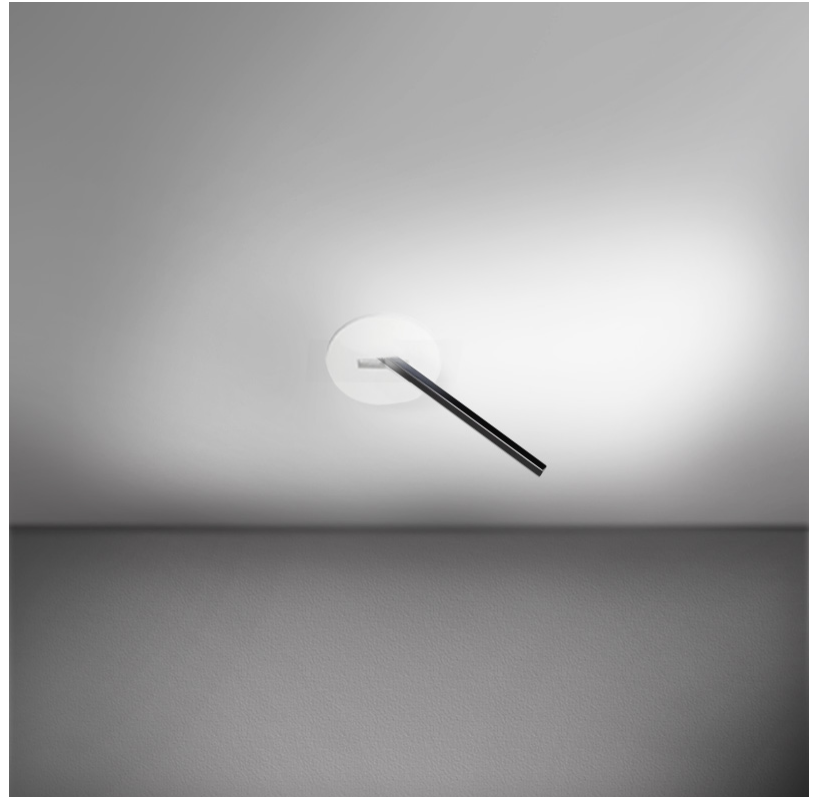

PROJECT	_____
TYPE	_____
SPECIFIER	_____
QUANTITY	_____
DATE	_____

SPILLO 1 ROD RECESSED

D46020- _____ - _____
base number   Color   Finish
                          Temperature   Options

1. To build a product code in our configurator select the specify button on the base model # product page
2. To build a manual product code on this datasheet choose from the options listed below in blue font and add the suffix to the base model #

GENERAL

Series: Spillo
Subseries: Spillo 1 Rod
Brand: Icone
Division: Design
Mounting Type: Recessed
Mounting Location: Wall
Subcategory: Ambient

PHYSICAL

Shape: Rectangle
Width (mm): 50
Width (in): 1 ¹⁵/₁₆
Height (mm): 200
Height (in): 7 ⁷/₈
Light Distribution: Adjustable
Fixture Finish: WHI / BLK / CHR / BGD
Fixture Material: Brass

ELECTRICAL

Lamp Type: LED
Total Output Wattage (W): 2.64
Dimming: 0-10V Dimming
Driver Included: No
Driver Location: Remote
Driver Type: Constant Voltage - 120 / 277Vac
Driver Class: Class 2
Input Voltage (V): 120 - 277
Output Voltage (V): 12
Upon Request: (Not included, see components) 0-10Vdc dimming / 277Vac

LED

Color Temperature (°K): 2700 / 3000
Nominal Lumen (lm): 220
CRI: >90 CRI
Lamp Life (hrs): 50000

OPTICAL

Adjustability: Tilt 120°

RATINGS AND CERTIFICATIONS

Certified By: Certified for North American Standards
IP rating: IP20