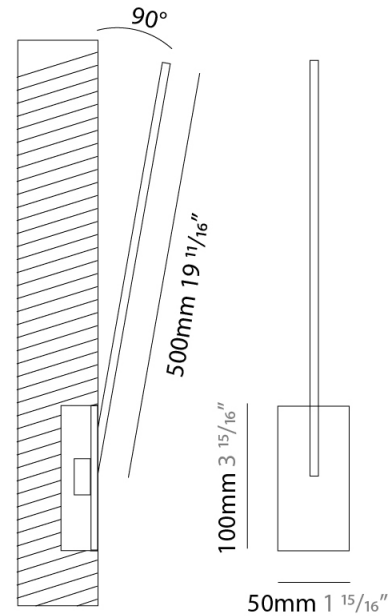

GENERAL

Series: Spillo
 Subseries: Spillo 1 Rod
 Brand: Icone
 Division: Design
 Mounting Type: Recessed
 Mounting Location: Wall
 Subcategory: Ambient

PHYSICAL

Shape: Rectangle
 Width (mm): 50
 Width (in): 1 15/16
 Height (mm): 500
 Height (in): 19 11/16
 Light Distribution: Adjustable
 Fixture Finish: WHI / BLK / CHR / BGD
 Fixture Material: Brass

LED

Color Temperature (°K): 2700 / 3000
 Nominal Lumen (lm): 550
 CRI: >90 CRI
 Lamp Life (hrs): 50000

OPTICAL

Adjustability: Tilt 120°

RATINGS AND CERTIFICATIONS

Certified By: Certified for North American Standards
 IP rating: IP20