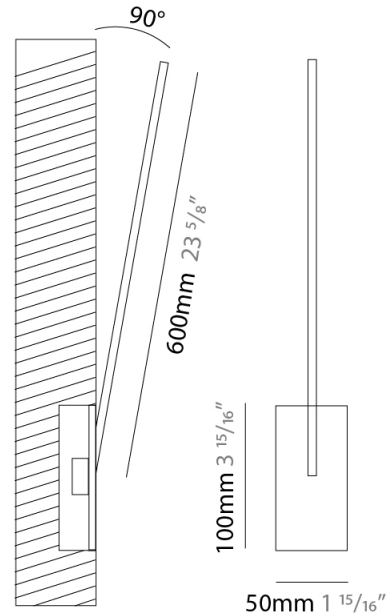

PROJECT
TYPE
SPECIFIER
QUANTITY
DATE

SPILLO 1 ROD RECESSED

D46016- -
base number   Color   Finish
                          Temperature   Options

1. To build a product code in our configurator select the specify button on the base model # product page
2. To build a manual product code on this datasheet choose from the options listed below in blue font and add the suffix to the base model #

GENERAL

Series: Spillo
Subseries: Spillo 1 Rod
Brand: Icone
Division: Design
Mounting Type: Recessed
Mounting Location: Wall
Subcategory: Ambient

PHYSICAL

Shape: Rectangle
Width (mm): 50
Width (in): 1 15/16
Height (mm): 600
Height (in): 23 5/8
Light Distribution: Adjustable
Fixture Finish: WHI / BLK / CHR / BGD
Fixture Material: Brass

ELECTRICAL

Lamp Type: LED
Total Output Wattage (W): 7.92
Dimming: 0-10V Dimming
Driver Included: No
Driver Location: Remote
Driver Type: Constant Voltage - 120Vac
Driver Class: Class 2
Input Voltage (V): 120
Output Voltage (V): 12
Upon Request: (Not included, see components) 0-10Vdc dimming / 277Vac

LED

Color Temperature (°K): 2700 / 3000
Nominal Lumen (lm): 660
CRI: >90 CRI
Lamp Life (hrs): 50000

OPTICAL

Adjustability: Tilt 120°

RATINGS AND CERTIFICATIONS

Certified By: Certified for North American Standards
IP rating: IP20