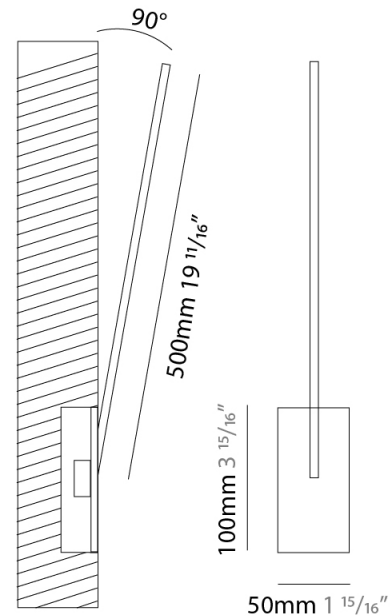

GENERAL

Series: Spillo
 Subseries: Spillo 1 Rod
 Brand: Icone
 Division: Design
 Mounting Type: Recessed
 Mounting Location: Wall
 Subcategory: Ambient

PHYSICAL

Shape: Rectangle
 Width (mm): 50
 Width (in): 1 ¹⁵/₁₆
 Height (mm): 200
 Height (in): 7 ⁷/₈
 Light Distribution: Adjustable
 Fixture Finish: WHI / BLK / CHR / BGD
 Fixture Material: Brass

GENERAL

Series: Spillo
 Subseries: Spillo 1 Rod
 Brand: Icone
 Division: Design
 Mounting Type: Recessed
 Mounting Location: Wall
 Subcategory: Ambient

PHYSICAL

Shape: Rectangle
 Width (mm): 50
 Width (in): 1 15/16
 Height (mm): 300
 Height (in): 11 13/16
 Light Distribution: Adjustable
 Fixture Finish: WHI / BLK / CHR / BGD
 Fixture Material: Brass

GENERAL

Series: Spillo
 Subseries: Spillo 1 Rod
 Brand: Icone
 Division: Design
 Mounting Type: Recessed
 Mounting Location: Wall
 Subcategory: Ambient

PHYSICAL

Shape: Rectangle
 Width (mm): 50
 Width (in): 1 15/16
 Height (mm): 500
 Height (in): 19 11/16
 Light Distribution: Adjustable
 Fixture Finish: WHI / BLK / CHR / BGD
 Fixture Material: Brass

LED

Color Temperature (°K): 2700 / 3000
 Nominal Lumen (lm): 550
 CRI: >90 CRI
 Lamp Life (hrs): 50000

OPTICAL

Adjustability: Tilt 120°

RATINGS AND CERTIFICATIONS

Certified By: Certified for North American Standards
 IP rating: IP20