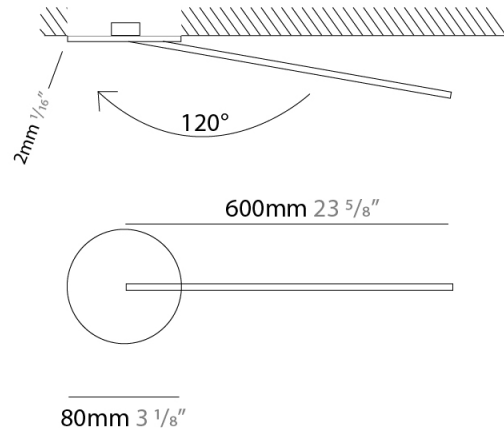

PROJECT	_____
TYPE	_____
SPECIFIER	_____
QUANTITY	_____
DATE	_____

SPILLO 1 ROD RECESSED

D46024- _____ - _____
base number   Color   Finish
                         Temperature   Options

1. To build a product code in our configurator select the specify button on the base model # product page
2. To build a manual product code on this datasheet choose from the options listed below in blue font and add the suffix to the base model #

GENERAL
Series: Spillo
Subseries: Spillo 1 Rod
Brand: Icone
Division: Design
Mounting Type: Recessed
Mounting Location: Wall
Subcategory: Ambient

PHYSICAL
Shape: Rectangle
Width (mm): 50
Width (in): 1 ¹⁵/₁₆
Height (mm): 600
Height (in): 23 ⁵/₈
Light Distribution: Adjustable
Fixture Finish: WHI / BLK / CHR / BGD
Fixture Material: Brass

ELECTRICAL
Lamp Type: LED
Total Output Wattage (W): 7.92
Dimming: Non-Dimmable
Driver Included: No
Driver Location: Remote
Driver Type: Constant Voltage - 120Vac
Driver Class: Class 2
Input Voltage (V): 120
Output Voltage (V): 12
Upon Request: (Not included, see components) 0-10Vdc dimming / 277Vac

LED
Color Temperature (°K): 2700 / 3000
Nominal Lumen (lm): 660
CRI: >90 CRI
Lamp Life (hrs): 50000

OPTICAL
Adjustability: Tilt 120°

RATINGS AND CERTIFICATIONS
Certified By: Certified for North American Standards
IP rating: IP20