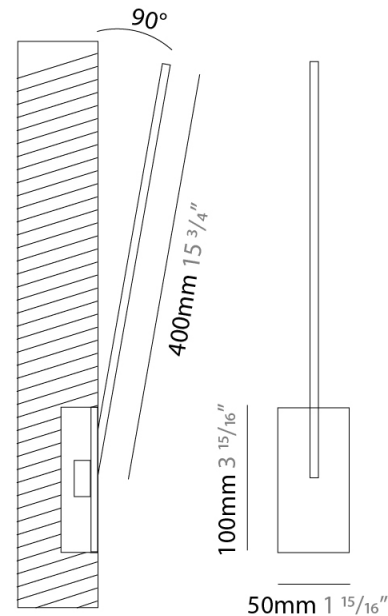

PROJECT	_____
TYPE	_____
SPECIFIER	_____
QUANTITY	_____
DATE	_____

SPILLO 1 ROD RECESSED

D46014- _____ - _____
base number   Color   Finish
                         Temperature   Options

1. To build a product code in our configurator select the specify button on the base model # product page
2. To build a manual product code on this datasheet choose from the options listed below in blue font and add the suffix to the base model #

GENERAL

Series: Spillo
Subseries: Spillo 1 Rod
Brand: Icone
Division: Design
Mounting Type: Recessed
Mounting Location: Wall
Subcategory: Ambient

PHYSICAL

Shape: Rectangle
Width (mm): 50
Width (in): 1 ¹⁵/₁₆
Height (mm): 400
Height (in): 15 ³/₄
Light Distribution: Adjustable
Fixture Finish: WHI / BLK / CHR / BGD
Fixture Material: Brass

ELECTRICAL

Lamp Type: LED
Total Output Wattage (W): 4.8
Dimming: 0-10V Dimming
Driver Included: No
Driver Location: Remote
Driver Type: Constant Voltage - 120Vac
Driver Class: Class 2
Input Voltage (V): 120
Output Voltage (V): 12
Upon Request: (Not included, see components) 0-10Vdc dimming / 277Vac

LED

Color Temperature (°K): 2700 / 3000
Nominal Lumen (lm): 440
CRI: >90 CRI
Lamp Life (hrs): 50000

OPTICAL

Adjustability: Tilt 120°

RATINGS AND CERTIFICATIONS

Certified By: Certified for North American Standards
IP rating: IP20