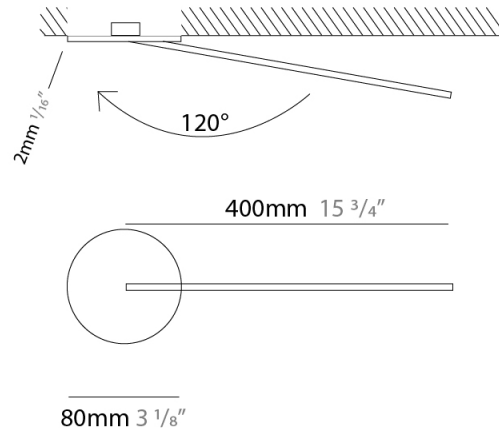

LED

Color Temperature (°K): 2700 / 3000
 Nominal Lumen (lm): 440
 CRI: >90 CRI
 Lamp Life (hrs): 50000

OPTICAL

Adjustability: Tilt 120°

RATINGS AND CERTIFICATIONS

Certified By: Certified for North American Standards
 IP rating: IP20