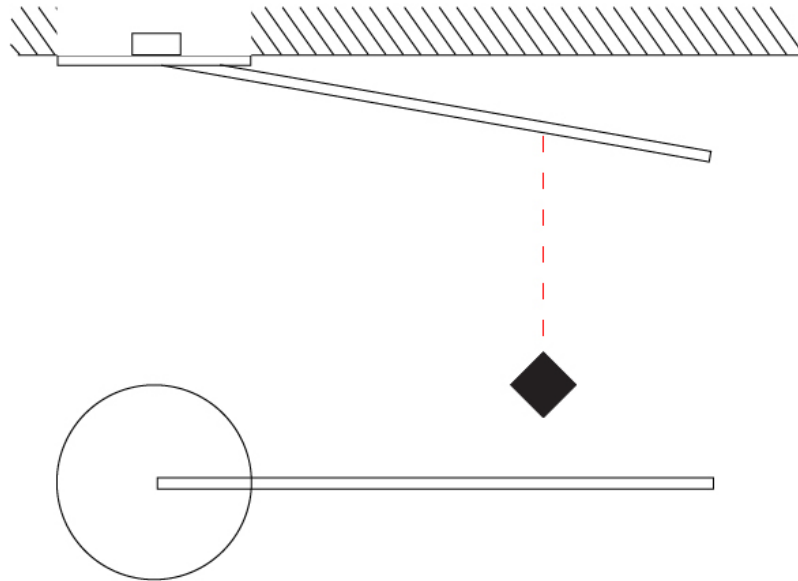

SPILO 1 ROD RECESSED

D46024-

PROJECT
TYPE
SPECIFIER
QUANTITY
DATE

D