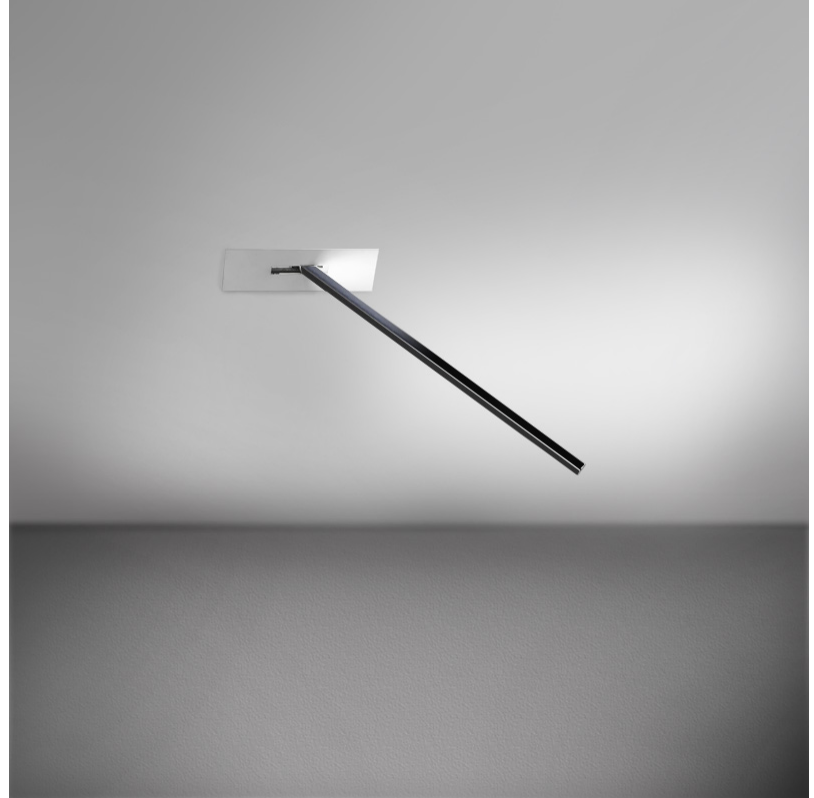

PROJECT	_____
TYPE	_____
SPECIFIER	_____
QUANTITY	_____
DATE	_____

SPILLO 1 ROD RECESSED

D46014- _____ - _____
base number   Color   Finish
                         Temperature   Options

1. To build a product code in our configurator select the specify button on the base model # product page
2. To build a manual product code on this datasheet choose from the options listed below in blue font and add the suffix to the base model #

GENERAL

Series: Spillo
Subseries: Spillo 1 Rod
Brand: Icone
Division: Design
Mounting Type: Recessed
Mounting Location: Wall
Subcategory: Ambient

PHYSICAL

Shape: Rectangle
Width (mm): 50
Width (in): 1 ¹⁵/₁₆
Height (mm): 400
Height (in): 15 ³/₄
Light Distribution: Adjustable
Fixture Finish: WHI / BLK / CHR / BGD
Fixture Material: Brass

ELECTRICAL

Lamp Type: LED
Total Output Wattage (W): 4.8
Dimming: 0-10V Dimming
Driver Included: No
Driver Location: Remote
Driver Type: Constant Voltage - 120Vac
Driver Class: Class 2
Input Voltage (V): 120
Output Voltage (V): 12
Upon Request: (Not included, see components) 0-10Vdc dimming / 277Vac

LED

Color Temperature (°K): 2700 / 3000
Nominal Lumen (lm): 440
CRI: >90 CRI
Lamp Life (hrs): 50000

OPTICAL

Adjustability: Tilt 120°

RATINGS AND CERTIFICATIONS

Certified By: Certified for North American Standards
IP rating: IP20