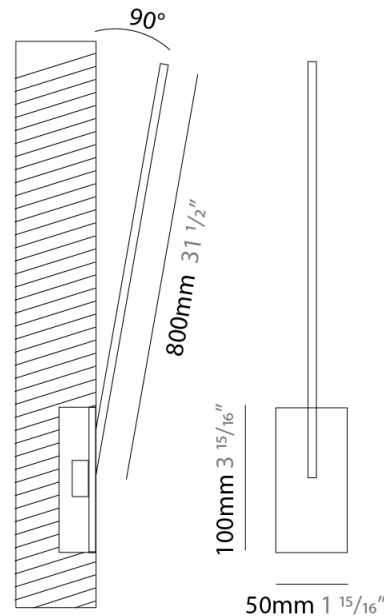

PROJECT	_____
TYPE	_____
SPECIFIER	_____
QUANTITY	_____
DATE	_____

SPILLO 1 ROD RECESSED

D46018- _____ - _____
base number   Color   Finish
                          Temperature   Options

1. To build a product code in our configurator select the specify button on the base model # product page
2. To build a manual product code on this datasheet choose from the options listed below in blue font and add the suffix to the base model #

GENERAL

Series: Spillo
Subseries: Spillo 1 Rod
Brand: Icone
Division: Design
Mounting Type: Recessed
Mounting Location: Wall
Subcategory: Ambient

PHYSICAL

Shape: Rectangle
Width (mm): 50
Width (in): 1 15/16
Height (mm): 800
Height (in): 31 1/2
Light Distribution: Adjustable
Fixture Finish: WHI / BLK / CHR / BGD
Fixture Material: Brass

ELECTRICAL

Lamp Type: LED
Total Output Wattage (W): 10.56
Dimming: 0-10V Dimming
Driver Included: No
Driver Location: Remote
Driver Type: Constant Voltage - 120Vac
Driver Class: Class 2
Input Voltage (V): 120
Output Voltage (V): 12
Upon Request: (Not included, see components) 0-10Vdc dimming / 277Vac

LED

Color Temperature (°K): 2700 / 3000
Nominal Lumen (lm): 880
CRI: >90 CRI
Lamp Life (hrs): 50000

OPTICAL

Adjustability: Tilt 120°

RATINGS AND CERTIFICATIONS

Certified By: Certified for North American Standards
IP rating: IP20