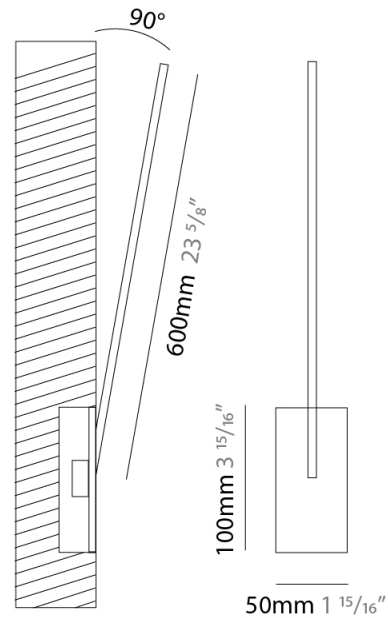

PROJECT
TYPE
SPECIFIER
QUANTITY
DATE

SPILLO 1 ROD RECESSED

D46016- -
base number   Color   Finish
                         Temperature   Options

1. To build a product code in our configurator select the specify button on the base model # product page
2. To build a manual product code on this datasheet choose from the options listed below in blue font and add the suffix to the base model #

GENERAL

Series: Spillo
Subseries: Spillo 1 Rod
Brand: Icone
Division: Design
Mounting Type: Recessed
Mounting Location: Wall
Subcategory: Ambient

PHYSICAL

Shape: Rectangle
Width (mm): 50
Width (in): 1 15/16
Height (mm): 600
Height (in): 23 5/8
Light Distribution: Adjustable
Fixture Finish: WHI / BLK / CHR / BGD
Fixture Material: Brass

ELECTRICAL

Lamp Type: LED
Total Output Wattage (W): 7.92
Dimming: 0-10V Dimming
Driver Included: No
Driver Location: Remote
Driver Type: Constant Voltage - 120Vac
Driver Class: Class 2
Input Voltage (V): 120
Output Voltage (V): 12
Upon Request: (Not included, see components) 0-10Vdc dimming / 277Vac

LED

Color Temperature (°K): 2700 / 3000
Nominal Lumen (lm): 660
CRI: >90 CRI
Lamp Life (hrs): 50000

OPTICAL

Adjustability: Tilt 120°

RATINGS AND CERTIFICATIONS

Certified By: Certified for North American Standards
IP rating: IP20