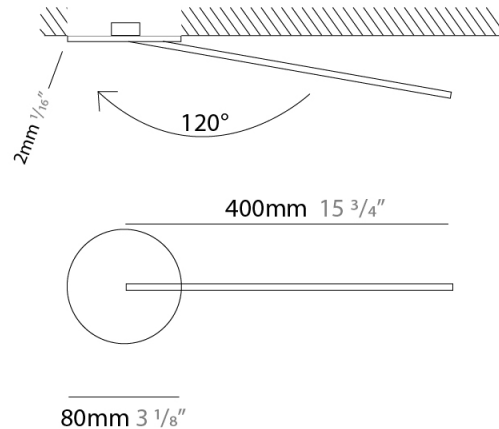

PROJECT	_____
TYPE	_____
SPECIFIER	_____
QUANTITY	_____
DATE	_____

SPILLO 1 ROD ROUND BASE RECESSED

D46022- _____ - _____
base number   Color   Finish
                         Temperature   Options

1. To build a product code in our configurator select the specify button on the base model # product page
2. To build a manual product code on this datasheet choose from the options listed below in blue font and add the suffix to the base model #

GENERAL

Series: Spillo
Subseries: Spillo 1 Rod Round Base
Brand: Icone
Division: Design
Mounting Type: Recessed
Mounting Location: Wall
Subcategory: Ambient

PHYSICAL

Shape: Rectangle
Width (mm): 50
Width (in): 1 ¹⁵/₁₆
Height (mm): 400
Height (in): 15 ³/₄
Light Distribution: Adjustable
Fixture Finish: WHI / BLK / CHR / BGD
Fixture Material: Brass

ELECTRICAL

Lamp Type: LED
Total Output Wattage (W): 4.8
Dimming: 0-10V Dimming
Driver Included: No
Driver Location: Remote
Driver Type: Constant Voltage - 120Vac
Driver Class: Class 2
Input Voltage (V): 120
Output Voltage (V): 12
Upon Request: (Not included, see components) 0-10Vdc dimming / 277Vac

LED

Color Temperature (°K): 2700 / 3000
Nominal Lumen (lm): 440
CRI: >90 CRI
Lamp Life (hrs): 50000

OPTICAL

Adjustability: Tilt 120°

RATINGS AND CERTIFICATIONS

Certified By: Certified for North American Standards
IP rating: IP20