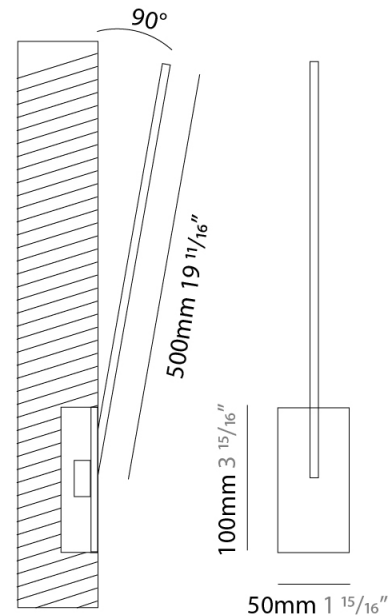

PROJECT
TYPE
SPECIFIER
QUANTITY
DATE

SPILLO 1 ROD RECESSED

D46015- -
base number   Color   Finish
                          Temperature   Options

1. To build a product code in our configurator select the specify button on the base model # product page
2. To build a manual product code on this datasheet choose from the options listed below in blue font and add the suffix to the base model #

GENERAL

Series: Spillo
Subseries: Spillo 1 Rod
Brand: Icone
Division: Design
Mounting Type: Recessed
Mounting Location: Wall
Subcategory: Ambient

PHYSICAL

Shape: Rectangle
Width (mm): 50
Width (in): 1 15/16
Height (mm): 500
Height (in): 19 11/16
Light Distribution: Adjustable
Fixture Finish: WHI / BLK / CHR / BGD
Fixture Material: Brass

ELECTRICAL

Lamp Type: LED
Total Output Wattage (W): 6.6
Dimming: 0-10V Dimming
Driver Included: No
Driver Location: Remote
Driver Type: Constant Voltage - 120Vac
Driver Class: Class 2
Input Voltage (V): 120
Output Voltage (V): 12
Upon Request: (Not included, see components) 0-10Vdc dimming / 277Vac

LED

Color Temperature (°K): 2700 / 3000
Nominal Lumen (lm): 550
CRI: >90 CRI
Lamp Life (hrs): 50000

OPTICAL

Adjustability: Tilt 120°

RATINGS AND CERTIFICATIONS

Certified By: Certified for North American Standards
IP rating: IP20