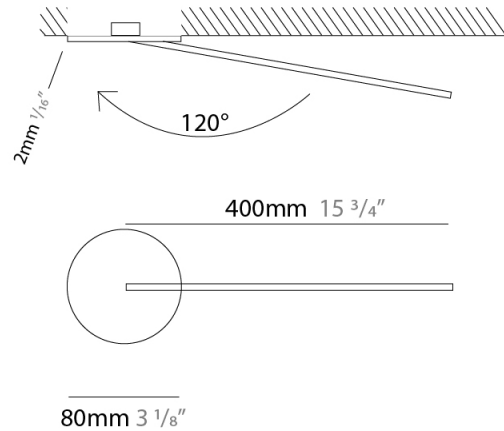

GENERAL

Series: Spillo
 Subseries: Spillo 1 Rod
 Brand: Icone
 Division: Design
 Mounting Type: Recessed
 Mounting Location: Wall
 Subcategory: Ambient

PHYSICAL

Shape: Rectangle
 Width (mm): 50
 Width (in): 1 15/16
 Height (mm): 400
 Height (in): 15 3/4
 Light Distribution: Adjustable
 Fixture Finish: WHI / BLK / CHR / BGD
 Fixture Material: Brass

GENERAL

Series: Spillo
 Subseries: Spillo 1 Rod Round Base
 Brand: Icone
 Division: Design
 Mounting Type: Recessed
 Mounting Location: Wall
 Subcategory: Ambient

PHYSICAL

Shape: Rectangle
 Width (mm): 50
 Width (in): 1 ¹⁵/₁₆
 Height (mm): 400
 Height (in): 15 ³/₄
 Light Distribution: Adjustable
 Fixture Finish: WHI / BLK / CHR / BGD
 Fixture Material: Brass

LED

Color Temperature (°K): 2700 / 3000
 Nominal Lumen (lm): 440
 CRI: >90 CRI
 Lamp Life (hrs): 50000

OPTICAL

Adjustability: Tilt 120°

RATINGS AND CERTIFICATIONS

Certified By: Certified for North American Standards
 IP rating: IP20