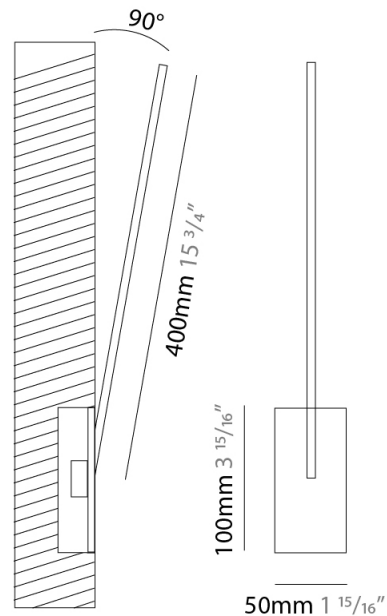

PROJECT	
TYPE	
SPECIFIER	
QUANTITY	
DATE	

SPILLO 1 ROD RECESSED

D46014- -
base number   Color   Finish
                         Temperature   Options

1. To build a product code in our configurator select the specify button on the base model # product page
2. To build a manual product code on this datasheet choose from the options listed below in blue font and add the suffix to the base model #

GENERAL

Series: Spillo
Subseries: Spillo 1 Rod
Brand: Icone
Division: Design
Mounting Type: Recessed
Mounting Location: Wall
Subcategory: Ambient

PHYSICAL

Shape: Rectangle
Width (mm): 50
Width (in): 1 15/16
Height (mm): 400
Height (in): 15 3/4
Light Distribution: Adjustable
Fixture Finish: WHI / BLK / CHR / BGD
Fixture Material: Brass

ELECTRICAL

Lamp Type: LED
Total Output Wattage (W): 4.8
Dimming: 0-10V Dimming
Driver Included: No
Driver Location: Remote
Driver Type: Constant Voltage - 120Vac
Driver Class: Class 2
Input Voltage (V): 120
Output Voltage (V): 12
Upon Request: (Not included, see components) 0-10Vdc dimming / 277Vac

LED

Color Temperature (°K): 2700 / 3000
Nominal Lumen (lm): 440
CRI: >90 CRI
Lamp Life (hrs): 50000

OPTICAL

Adjustability: Tilt 120°

RATINGS AND CERTIFICATIONS

Certified By: Certified for North American Standards
IP rating: IP20