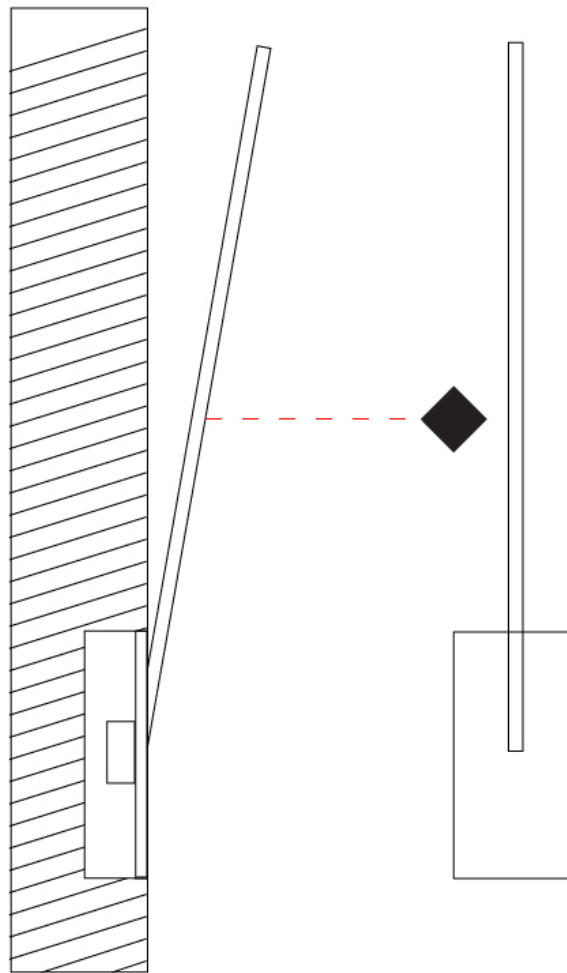

SPILLO 1 ROD RECESSED

D46014-

PROJECT _____

TYPE _____

SPECIFIER _____

QUANTITY _____

DATE _____

D