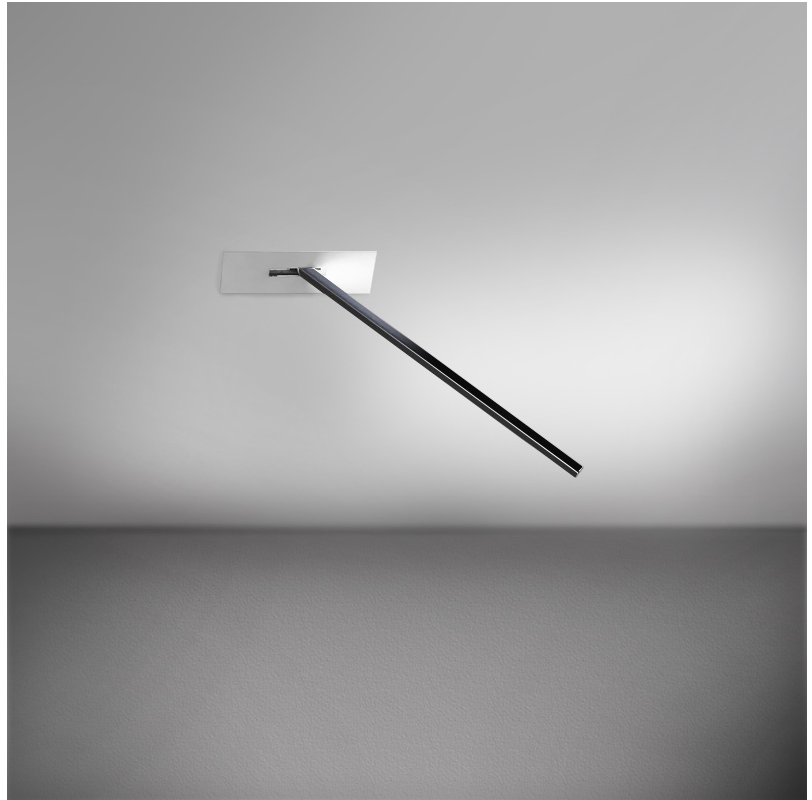

PROJECT	
TYPE	
SPECIFIER	
QUANTITY	
DATE	

SPILLO 1 ROD RECESSED

D46014- -
 base number Color Finish
 Temperature Options

- To build a product code in our configurator select the specify button on the base model # product page
- To build a manual product code on this datasheet choose from the options listed below in blue font and add the suffix to the base model #

GENERAL

Series: Spillo
 Subseries: Spillo 1 Rod
 Brand: Icone
 Division: Design
 Mounting Type: Recessed
 Mounting Location: Wall
 Subcategory: Ambient

PHYSICAL

Shape: Rectangle
 Width (mm): 50
 Width (in): 1 15/16
 Height (mm): 400
 Height (in): 15 3/4
 Light Distribution: Adjustable
 Fixture Finish: WHI / BLK / CHR / BGD
 Fixture Material: Brass

LED

Color Temperature (°K): 2700 / 3000
 Nominal Lumen (lm): 440
 CRI: >90 CRI
 Lamp Life (hrs): 50000

OPTICAL

Adjustability: Tilt 120°

RATINGS AND CERTIFICATIONS

Certified By: Certified for North American Standards
 IP rating: IP20

GENERAL

Series: Spillo
 Subseries: Spillo 1 Rod Round Base
 Brand: Icone
 Division: Design
 Mounting Type: Recessed
 Mounting Location: Wall
 Subcategory: Ambient

PHYSICAL

Shape: Rectangle
 Width (mm): 50
 Width (in): 1 ¹⁵/₁₆
 Height (mm): 400
 Height (in): 15 ³/₄
 Light Distribution: Adjustable
 Fixture Finish: WHI / BLK / CHR / BGD
 Fixture Material: Brass