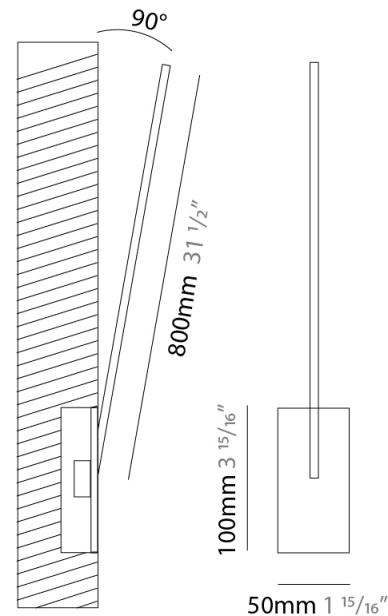

PROJECT	_____
TYPE	_____
SPECIFIER	_____
QUANTITY	_____
DATE	_____

SPILLO 1 ROD RECESSED

D46018- _____ - _____
base number   Color   Finish
                                         Temperature   Options

1. To build a product code in our configurator select the specify button on the base model # product page
2. To build a manual product code on this datasheet choose from the options listed below in blue font and add the suffix to the base model #

GENERAL

Series: Spillo
Subseries: Spillo 1 Rod
Brand: Icone
Division: Design
Mounting Type: Recessed
Mounting Location: Wall
Subcategory: Ambient

PHYSICAL

Shape: Rectangle
Width (mm): 50
Width (in): 1 15/16
Height (mm): 800
Height (in): 31 1/2
Light Distribution: Adjustable
Fixture Finish: WHI / BLK / CHR / BGD
Fixture Material: Brass

ELECTRICAL

Lamp Type: LED
Total Output Wattage (W): 10.56
Dimming: 0-10V Dimming
Driver Included: No
Driver Location: Remote
Driver Type: Constant Voltage - 120Vac
Driver Class: Class 2
Input Voltage (V): 120
Output Voltage (V): 12
Upon Request: (Not included, see components) 0-10Vdc dimming / 277Vac

LED

Color Temperature (°K): 2700 / 3000
Nominal Lumen (lm): 880
CRI: >90 CRI
Lamp Life (hrs): 50000

OPTICAL

Adjustability: Tilt 120°

RATINGS AND CERTIFICATIONS

Certified By: Certified for North American Standards
IP rating: IP20