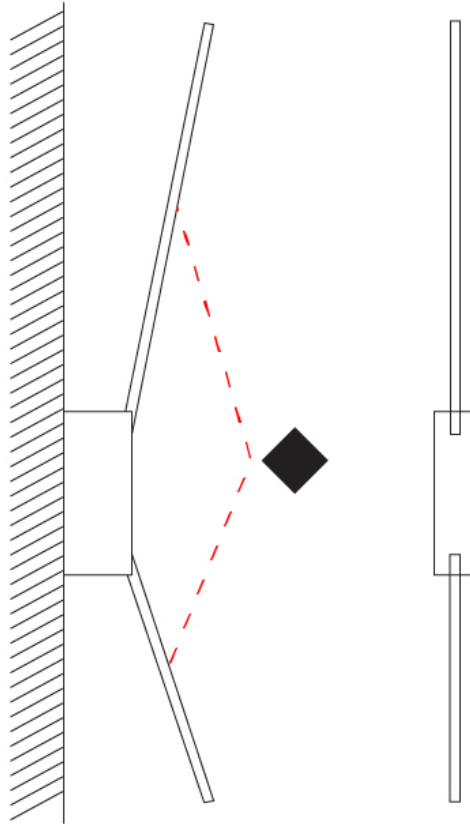

PROJECT	
TYPE	
SPECIFIER	
QUANTITY	
DATE	

SPILLO 2 ROD SURFACE

D42047- -

base number
 Color Temperature Finish Options

- To build a product code in our configurator select the specify button on the base model # product page
- To build a manual product code on this datasheet choose from the options listed below in blue font and add the suffix to the base model #

GENERAL

Series: Spillo
 Subseries: Spillo 2 Rod
 Brand: Icone
 Division: Design
 Mounting Type: Surface
 Mounting Location: Wall
 Subcategory: Ambient

PHYSICAL

Shape: Rectangle
 Width (mm): 32
 Width (in): 1 1/4
 Height (mm): 1390
 Height (in): 54 3/4
 Extension (mm): 860
 Extension (in): 33 7/8
 Light Distribution: Direct / Indirect
 Fixture Finish: WHI / WHC / BLK / BGD
 Fixture Material: Brass

SPILO 2 ROD SURFACE

D42047-

PROJECT _____

TYPE _____

SPECIFIER _____

QUANTITY _____

DATE _____

SPILLO 2 ROD RECESSED

GENERAL

Series: Spillo
 Subseries: Spillo 2 Rod
 Brand: Icone
 Division: Design
 Mounting Type: Recessed
 Mounting Location: Ceiling
 Subcategory: Ambient

PHYSICAL

Shape: Rectangle
 Length (mm): 50
 Length (in): 1 ¹⁵/₁₆
 Width (mm): 1200
 Width (in): 47 ¹/₄
 Height (mm): 800
 Height (in): 31 ¹/₂
 Light Distribution: Adjustable
 Fixture Finish: WHI / BLK / CHR / BGD
 Fixture Material: Brass