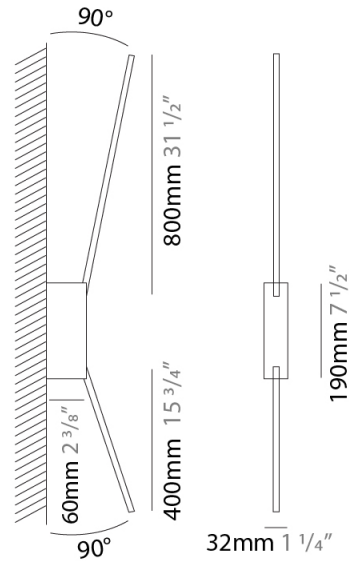

PROJECT	
TYPE	
SPECIFIER	
QUANTITY	
DATE	

SPILLO 2 ROD SURFACE

D42047- -

base number
Color   Temperature   Finish   Options

1. To build a product code in our configurator select the specify button on the base model # product page
2. To build a manual product code on this datasheet choose from the options listed below in blue font and add the suffix to the base model #

GENERAL

Series: Spillo
Subseries: Spillo 2 Rod
Brand: Icone
Division: Design
Mounting Type: Surface
Mounting Location: Wall
Subcategory: Ambient

PHYSICAL

Shape: Rectangle
Width (mm): 32
Width (in): 1 1/4
Height (mm): 1390
Height (in): 54 3/4
Extension (mm): 860
Extension (in): 33 7/8
Light Distribution: Direct / Indirect
Fixture Finish: WHI / WHC / BLK / BGD
Fixture Material: Brass

ELECTRICAL

Lamp Type: LED
Total Output Wattage (W): 15.36
Dimming: 0-10V Dimming
Driver Included: Yes
Driver Location: Integrated
Driver Type: Constant Current - 120Vac - non-dimming
Driver Class: Class 2
Input Voltage (V): 120 - 277
Output Voltage (V): 12
Upon Request: (Not included - see components) Remote: 0-10Vdc dimming / 277Vac

LED

Color Temperature (°K): 2700 / 3000
Nominal Lumen (lm): 1320
CRI: >90 CRI
Lamp Life (hrs): 50000

OPTICAL

Adjustability: Tilt 90°

RATINGS AND CERTIFICATIONS

Certified By: Certified for North American Standards
IP rating: IP20