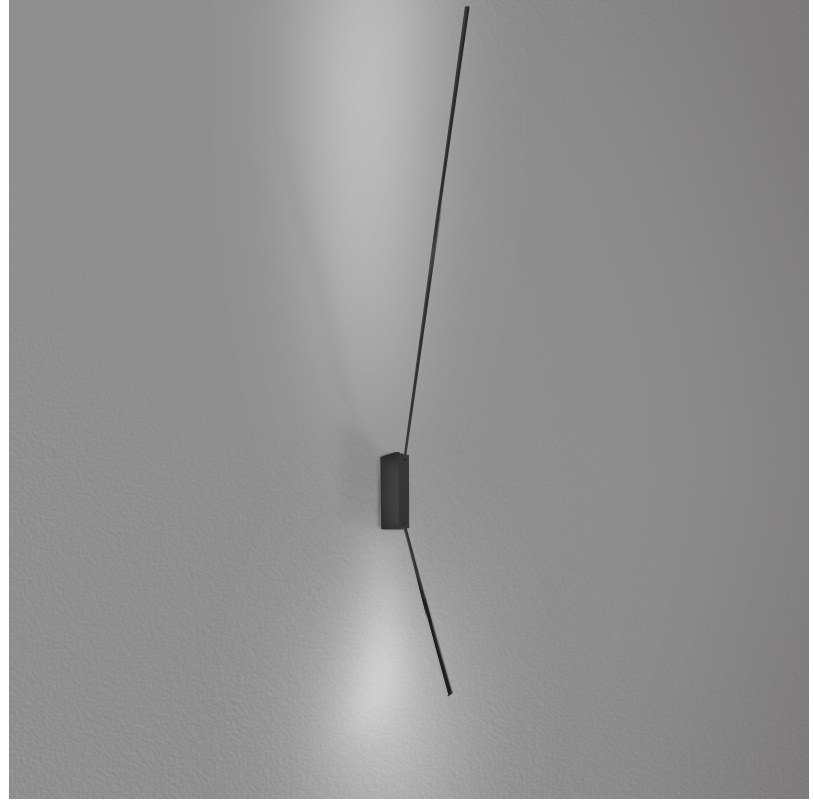

PROJECT	
TYPE	
SPECIFIER	
QUANTITY	
DATE	

SPILLO 2 ROD SURFACE

D42047- -

base number
 Color Temperature Finish Options

- To build a product code in our configurator select the specify button on the base model # product page
- To build a manual product code on this datasheet choose from the options listed below in blue font and add the suffix to the base model #

GENERAL

Series: Spillo
 Subseries: Spillo 2 Rod
 Brand: Icone
 Division: Design
 Mounting Type: Surface
 Mounting Location: Wall
 Subcategory: Ambient

PHYSICAL

Shape: Rectangle
 Width (mm): 32
 Width (in): 1 1/4
 Height (mm): 1390
 Height (in): 54 3/4
 Extension (mm): 860
 Extension (in): 33 7/8
 Light Distribution: Direct / Indirect
 Fixture Finish: WHI / WHC / BLK / BGD
 Fixture Material: Brass

LED

Color Temperature (°K): 2700 / 3000
 Nominal Lumen (lm): 1320
 CRI: >90 CRI
 Lamp Life (hrs): 50000

OPTICAL

Adjustability: Tilt 90°

RATINGS AND CERTIFICATIONS

Certified By: Certified for North American Standards
 IP rating: IP20

GENERAL

Series: Spillo
 Subseries: Spillo 2 Rod
 Brand: Icone
 Division: Design
 Mounting Type: Recessed
 Mounting Location: Ceiling
 Subcategory: Ambient

PHYSICAL

Shape: Rectangle
 Length (mm): 50
 Length (in): 1 ¹⁵/₁₆
 Width (mm): 1200
 Width (in): 47 ¹/₄
 Height (mm): 800
 Height (in): 31 ¹/₂
 Light Distribution: Adjustable
 Fixture Finish: WHI / BLK / CHR / BGD
 Fixture Material: Brass