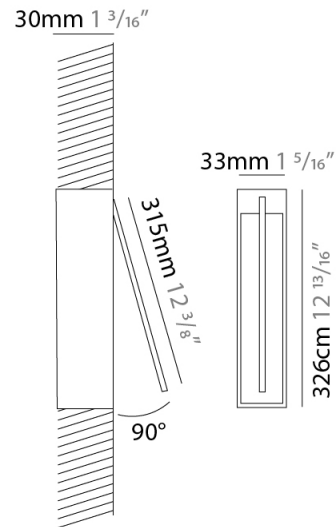

PROJECT	
TYPE	
SPECIFIER	
QUANTITY	
DATE	

SPILLO 1 ROD RECESSED

D46005- -

base number   Color   Finish
Temperature   Options

1. To build a product code in our configurator select the specify button on the base model # product page
2. To build a manual product code on this datasheet choose from the options listed below in blue font and add the suffix to the base model #

GENERAL

Series: Spillo
Subseries: Spillo 1 Rod
Brand: Icone
Division: Design
Mounting Type: Recessed
Mounting Location: Wall
Subcategory: Ambient

PHYSICAL

Shape: Rectangle
Width (mm): 33
Width (in): 1 ⁵/₁₆
Height (mm): 326
Height (in): 12 ¹³/₁₆
Min. Recessing Depth (mm): 30
Min. Recessing Depth (in): 1 ³/₁₆
Light Distribution: Adjustable
[Fixture Finish: WHI / BLK / CHR / BGD](#)
Fixture Material: Brass

ELECTRICAL

Lamp Type: LED
Total Output Wattage (W): 3.96
Dimming: 0-10V Dimming
Driver Included: No
Driver Location: Remote
Driver Type: Constant Voltage - 120 / 277Vac
Driver Class: Class 2
Input Voltage (V): 120 - 277
Output Voltage (V): 12
Upon Request: (Not included, see components) 0-10Vdc dimming / 277Vac

LED

[Color Temperature (°K): 2700 / 3000](#)
Nominal Lumen (lm): 330
CRI: >90 CRI
Lamp Life (hrs): 50000

OPTICAL

Adjustability: Tilt 120°

RATINGS AND CERTIFICATIONS

Certified By: Certified for North American Standards
IP rating: IP20