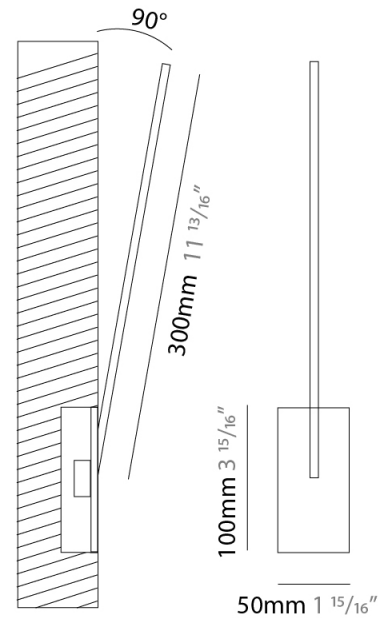

PROJECT	_____
TYPE	_____
SPECIFIER	_____
QUANTITY	_____
DATE	_____

SPILLO 1 ROD RECESSED

D46013- _____ - _____
base number   Color   Finish
                          Temperature   Options

1. To build a product code in our configurator select the specify button on the base model # product page
2. To build a manual product code on this datasheet choose from the options listed below in blue font and add the suffix to the base model #

GENERAL

Series: Spillo
Subseries: Spillo 1 Rod
Brand: Icone
Division: Design
Mounting Type: Recessed
Mounting Location: Wall
Subcategory: Ambient

PHYSICAL

Shape: Rectangle
Width (mm): 50
Width (in): 1 15/16
Height (mm): 300
Height (in): 11 13/16
Light Distribution: Adjustable
Fixture Finish: WHI / BLK / CHR / BGD
Fixture Material: Brass

ELECTRICAL

Lamp Type: LED
Total Output Wattage (W): 3.96
Dimming: 0-10V Dimming
Driver Included: No
Driver Location: Remote
Driver Type: Constant Voltage - 120 / 277Vac
Driver Class: Class 2
Input Voltage (V): 120 - 277
Output Voltage (V): 12
Upon Request: (Not included, see components) 0-10Vdc dimming / 277Vac

LED

Color Temperature (°K): 2700 / 3000
Nominal Lumen (lm): 330
CRI: >90 CRI
Lamp Life (hrs): 50000

OPTICAL

Adjustability: Tilt 120°

RATINGS AND CERTIFICATIONS

Certified By: Certified for North American Standards
IP rating: IP20