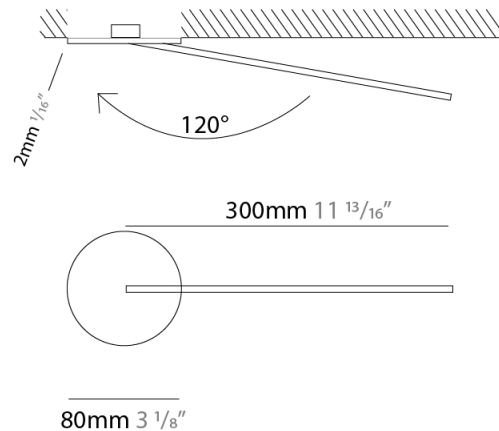

GENERAL

Series: Spillo
 Subseries: Spillo 1 Rod
 Brand: Icone
 Division: Design
 Mounting Type: Recessed
 Mounting Location: Wall
 Subcategory: Ambient

PHYSICAL

Shape: Rectangle
 Width (mm): 50
 Width (in): 1 15/16
 Height (mm): 300
 Height (in): 11 13/16
 Light Distribution: Adjustable
 Fixture Finish: WHI / BLK / CHR / BGD
 Fixture Material: Brass

GENERAL

Series: Spillo
 Subseries: Spillo 1 Rod
 Brand: Icone
 Division: Design
 Mounting Type: Recessed
 Mounting Location: Wall
 Subcategory: Ambient

PHYSICAL

Shape: Rectangle
 Width (mm): 50
 Width (in): 1 ¹⁵/₁₆
 Height (mm): 300
 Height (in): 11 ¹³/₁₆
 Light Distribution: Adjustable
 Fixture Finish: WHI / BLK / CHR / BGD
 Fixture Material: Brass

LED

Color Temperature (°K): 2700 / 3000
 Nominal Lumen (lm): 330
 CRI: >90 CRI
 Lamp Life (hrs): 50000

OPTICAL

Adjustability: Tilt 120°

RATINGS AND CERTIFICATIONS

Certified By: Certified for North American Standards
 IP rating: IP20