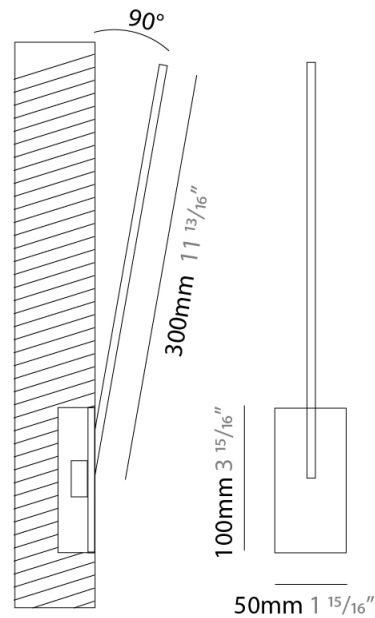

PROJECT	_____
TYPE	_____
SPECIFIER	_____
QUANTITY	_____
DATE	_____

SPILLO 1 ROD RECESSED

D46013- - _____
base number   Color   Finish
                         Temperature   Options

1. To build a product code in our configurator select the specify button on the base model # product page
2. To build a manual product code on this datasheet choose from the options listed below in blue font and add the suffix to the base model #

GENERAL

Series: Spillo
Subseries: Spillo 1 Rod
Brand: Icone
Division: Design
Mounting Type: Recessed
Mounting Location: Wall
Subcategory: Ambient

PHYSICAL

Shape: Rectangle
Width (mm): 50
Width (in): 1 15/16
Height (mm): 300
Height (in): 11 13/16
Light Distribution: Adjustable
Fixture Finish: WHI / BLK / CHR / BGD
Fixture Material: Brass

ELECTRICAL

Lamp Type: LED
Total Output Wattage (W): 3.96
Dimming: 0-10V Dimming
Driver Included: No
Driver Location: Remote
Driver Type: Constant Voltage - 120 / 277Vac
Driver Class: Class 2
Input Voltage (V): 120 - 277
Output Voltage (V): 12
Upon Request: (Not included, see components) 0-10Vdc dimming / 277Vac

LED

Color Temperature (°K): 2700 / 3000
Nominal Lumen (lm): 330
CRI: >90 CRI
Lamp Life (hrs): 50000

OPTICAL

Adjustability: Tilt 120°

RATINGS AND CERTIFICATIONS

Certified By: Certified for North American Standards
IP rating: IP20