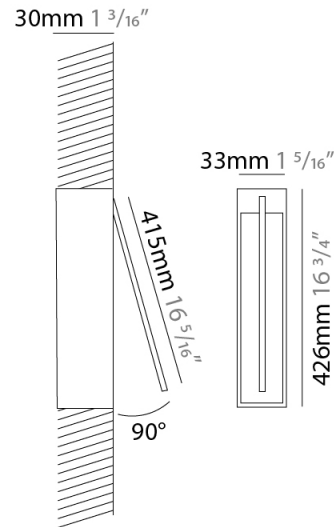

GENERAL

Series: Spillo
 Subseries: Spillo 1 Rod
 Brand: Icone
 Division: Design
 Mounting Type: Surface
 Mounting Location: Wall
 Subcategory: Ambient

PHYSICAL

Shape: Rectangle
 Width (mm): 32
 Width (in): 1 ¼
 Height (mm): 500
 Height (in): 19 11/16
 Extension (mm): 460
 Extension (in): 18 1/8
 Light Distribution: Direct / Indirect
 Fixture Finish: WHI / WHC / BLK / BGD
 Fixture Material: Brass

GENERAL

Series: Spillo
 Subseries: Spillo 1 Rod
 Brand: Icone
 Division: Design
 Mounting Type: Recessed
 Mounting Location: Wall
 Subcategory: Ambient

PHYSICAL

Shape: Rectangle
 Width (mm): 33
 Width (in): 1 5/16
 Height (mm): 426
 Height (in): 16 3/4
 Min. Recessing Depth (mm): 30
 Min. Recessing Depth (in): 1 3/16
 Light Distribution: Adjustable
[Fixture Finish: WHI / BLK / CHR / BGD](#)
 Fixture Material: Brass

LED

[Color Temperature \(°K\): 2700 / 3000](#)
 Nominal Lumen (lm): 440
 CRI: >90 CRI
 Lamp Life (hrs): 50000

OPTICAL

Adjustability: Tilt 120°

RATINGS AND CERTIFICATIONS

Certified By: Certified for North American Standards
 IP rating: IP20

GENERAL

Series: Spillo
 Subseries: Spillo 1 Rod
 Brand: Icone
 Division: Design
 Mounting Type: Recessed
 Mounting Location: Wall
 Subcategory: Ambient

PHYSICAL

Shape: Rectangle
 Width (mm): 50
 Width (in): 1 15/16
 Height (mm): 400
 Height (in): 15 3/4
 Light Distribution: Adjustable
 Fixture Finish: WHI / BLK / CHR / BGD
 Fixture Material: Brass