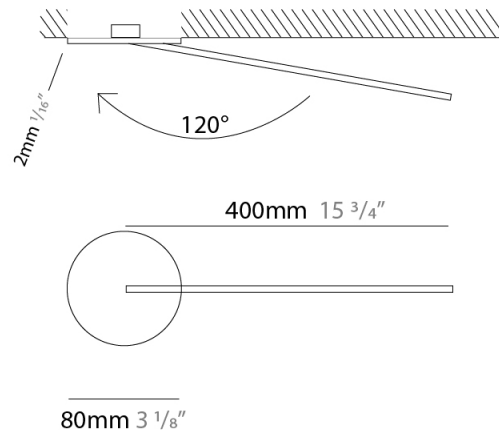

GENERAL

Series: Spillo
 Subseries: Spillo 1 Rod
 Brand: Icone
 Division: Design
 Mounting Type: Surface
 Mounting Location: Wall
 Subcategory: Ambient

PHYSICAL

Shape: Rectangle
 Width (mm): 32
 Width (in): 1 ¼
 Height (mm): 500
 Height (in): 19 11/16
 Extension (mm): 460
 Extension (in): 18 1/8
 Light Distribution: Direct / Indirect
 Fixture Finish: WHI / WHC / BLK / BGD
 Fixture Material: Brass

GENERAL

Series: Spillo
 Subseries: Spillo 1 Rod
 Brand: Icone
 Division: Design
 Mounting Type: Recessed
 Mounting Location: Wall
 Subcategory: Ambient

PHYSICAL

Shape: Rectangle
 Width (mm): 33
 Width (in): 1 5/16
 Height (mm): 426
 Height (in): 16 3/4
 Min. Recessing Depth (mm): 30
 Min. Recessing Depth (in): 1 3/16
 Light Distribution: Adjustable
[Fixture Finish: WHI / BLK / CHR / BGD](#)
 Fixture Material: Brass

GENERAL

Series: Spillo
 Subseries: Spillo 1 Rod Round Base
 Brand: Icone
 Division: Design
 Mounting Type: Recessed
 Mounting Location: Wall
 Subcategory: Ambient

PHYSICAL

Shape: Rectangle
 Width (mm): 50
 Width (in): 1 ¹⁵/₁₆
 Height (mm): 400
 Height (in): 15 ³/₄
 Light Distribution: Adjustable
 Fixture Finish: WHI / BLK / CHR / BGD
 Fixture Material: Brass

LED

Color Temperature (°K): 2700 / 3000
 Nominal Lumen (lm): 440
 CRI: >90 CRI
 Lamp Life (hrs): 50000

OPTICAL

Adjustability: Tilt 120°

RATINGS AND CERTIFICATIONS

Certified By: Certified for North American Standards
 IP rating: IP20