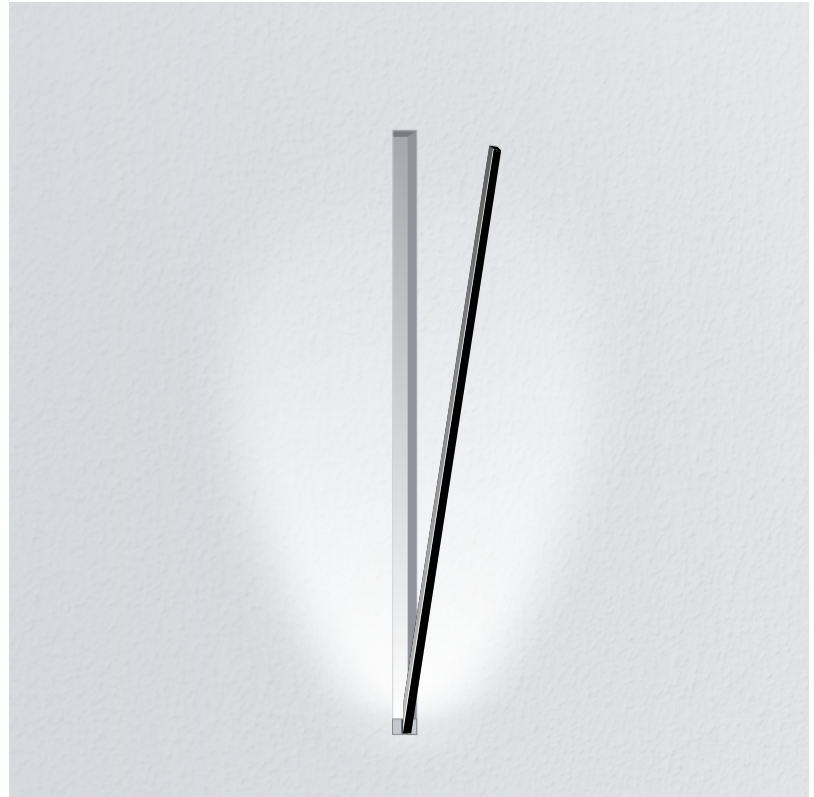

PROJECT	_____
TYPE	_____
SPECIFIER	_____
QUANTITY	_____
DATE	_____

SPILLO 1 ROD RECESSED

D46009- _____ - _____

base number   Color   Finish
Temperature   Options

1. To build a product code in our configurator select the specify button on the base model # product page
2. To build a manual product code on this datasheet choose from the options listed below in blue font and add the suffix to the base model #

GENERAL

Series: Spillo
Subseries: Spillo 1 Rod
Brand: Icone
Division: Design
Mounting Type: Recessed
Mounting Location: Wall
Subcategory: Ambient

PHYSICAL

Shape: Rectangle
Width (mm): 33
Width (in): 1 ⁵/₁₆
Height (mm): 826
Height (in): 32 ¹/₂
Min. Recessing Depth (mm): 30
Min. Recessing Depth (in): 1 ³/₁₆
Light Distribution: Adjustable
[Fixture Finish: WHI / BLK / CHR / BGD](#)
Fixture Material: Brass

ELECTRICAL

Lamp Type: LED
Total Output Wattage (W): 10.56
Dimming: 0-10V Dimming
Driver Included: No
Driver Location: Remote
Driver Type: Constant Voltage - 120Vac
Driver Class: Class 2
Input Voltage (V): 120
Output Voltage (V): 12
Upon Request: (Not included, see components) 0-10Vdc dimming / 277Vac

LED

[Color Temperature (°K): 2700 / 3000](#)
Nominal Lumen (lm): 880
CRI: >90 CRI
Lamp Life (hrs): 50000

OPTICAL

Adjustability: Tilt 120°

RATINGS AND CERTIFICATIONS

Certified By: Certified for North American Standards
IP rating: IP20