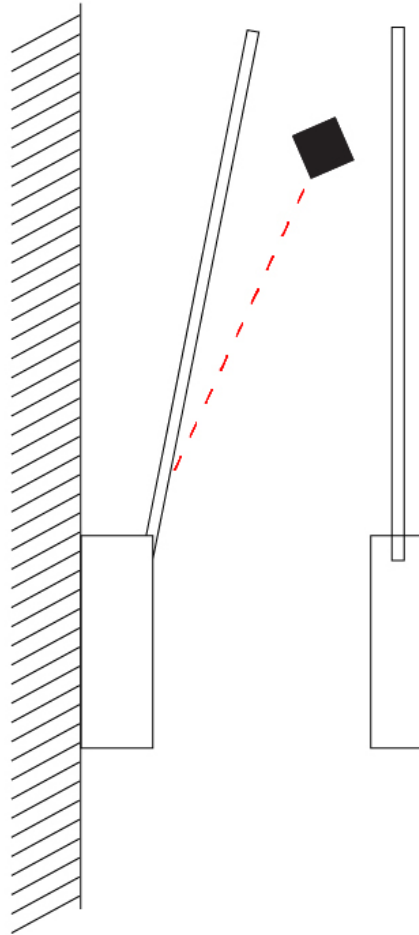

### PHYSICAL

Shape: Rectangle  
 Width (mm): 32  
 Width (in): 1 ¼  
 Height (mm): 970  
 Height (in): 38 ¾  
 Extension (mm): 860  
 Extension (in): 33 ⅞  
 Light Distribution: Direct / Indirect  
 Fixture Finish: WHI / WHC / BLK / BGD  
 Fixture Material: Brass

## SPILO 1 ROD SURFACE

D42037-

PROJECT

TYPE

SPECIFIER

QUANTITY

DATE

D