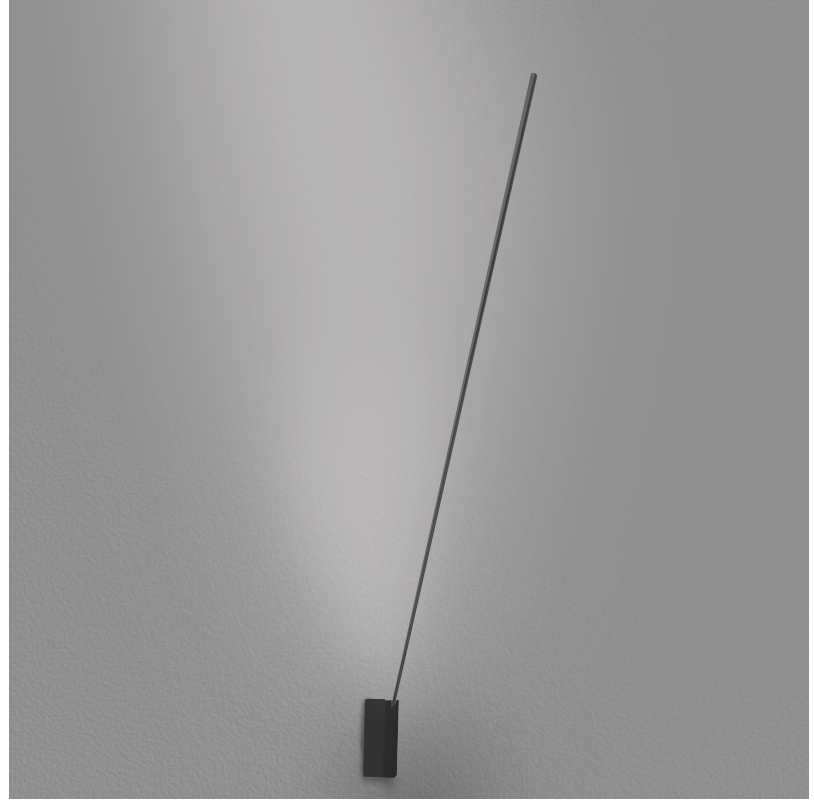

## SPILLO 1 ROD SURFACE

**D42037-** -

base number                          
 Color            Temperature    Finish            Options

- To build a product code in our configurator select the specify button on the base model # product page
- To build a manual product code on this datasheet choose from the options listed below in blue font and add the suffix to the base model #

### GENERAL

Series: Spillo  
 Subseries: Spillo 1 Rod  
 Brand: Icone  
 Division: Design  
 Mounting Type: Surface  
 Mounting Location: Wall  
 Subcategory: Ambient

### OPTICAL

Adjustability: Tilt 90°

## SPILO 1 ROD SURFACE

D42037-

PROJECT

TYPE

SPECIFIER

QUANTITY

DATE

D