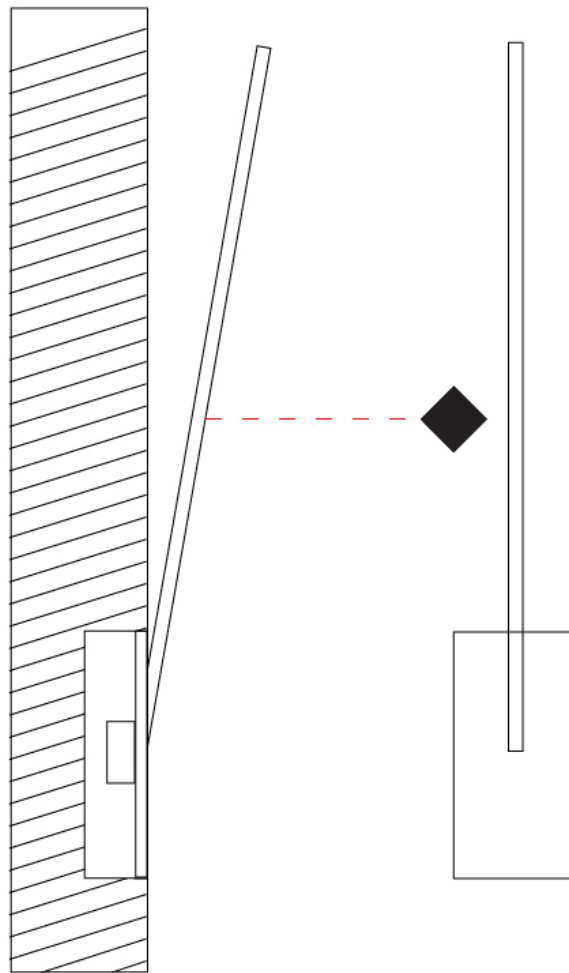

SPILLO 1 ROD RECESSED

D46018-

PROJECT

TYPE

SPECIFIER

QUANTITY

DATE

D