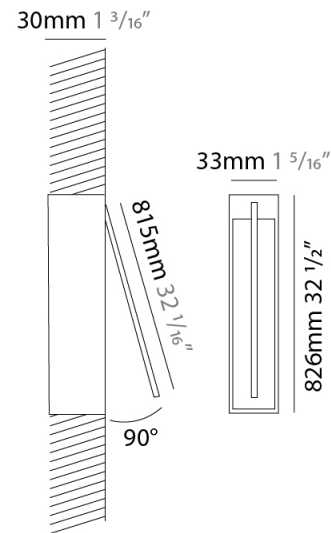

PROJECT	_____
TYPE	_____
SPECIFIER	_____
QUANTITY	_____
DATE	_____

SPILLO 1 ROD RECESSED

D46009- _____ - _____

base number   Color   Finish
Temperature   Options

1. To build a product code in our configurator select the specify button on the base model # product page
2. To build a manual product code on this datasheet choose from the options listed below in blue font and add the suffix to the base model #

GENERAL

Series: Spillo
Subseries: Spillo 1 Rod
Brand: Icone
Division: Design
Mounting Type: Recessed
Mounting Location: Wall
Subcategory: Ambient

PHYSICAL

Shape: Rectangle
Width (mm): 33
Width (in): 1 ⁵/₁₆
Height (mm): 826
Height (in): 32 ¹/₂
Min. Recessing Depth (mm): 30
Min. Recessing Depth (in): 1 ³/₁₆
Light Distribution: Adjustable
[Fixture Finish: WHI / BLK / CHR / BGD](#)
Fixture Material: Brass

ELECTRICAL

Lamp Type: LED
Total Output Wattage (W): 10.56
Dimming: 0-10V Dimming
Driver Included: No
Driver Location: Remote
Driver Type: Constant Voltage - 120Vac
Driver Class: Class 2
Input Voltage (V): 120
Output Voltage (V): 12
Upon Request: (Not included, see components) 0-10Vdc dimming / 277Vac

LED

[Color Temperature (°K): 2700 / 3000](#)
Nominal Lumen (lm): 880
CRI: >90 CRI
Lamp Life (hrs): 50000

OPTICAL

Adjustability: Tilt 120°

RATINGS AND CERTIFICATIONS

Certified By: Certified for North American Standards
IP rating: IP20