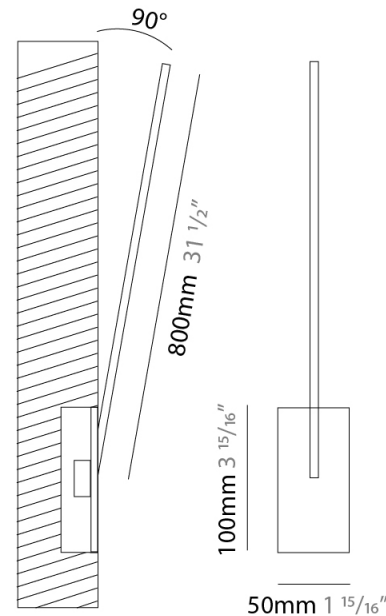

PROJECT
TYPE
SPECIFIER
QUANTITY
DATE

SPILLO 1 ROD RECESSED

D46018- -
base number   Color   Finish
                          Temperature   Options

1. To build a product code in our configurator select the specify button on the base model # product page
2. To build a manual product code on this datasheet choose from the options listed below in blue font and add the suffix to the base model #

GENERAL

Series: Spillo
Subseries: Spillo 1 Rod
Brand: Icone
Division: Design
Mounting Type: Recessed
Mounting Location: Wall
Subcategory: Ambient

PHYSICAL

Shape: Rectangle
Width (mm): 50
Width (in): 1 15/16
Height (mm): 800
Height (in): 31 1/2
Light Distribution: Adjustable
Fixture Finish: WHI / BLK / CHR / BGD
Fixture Material: Brass

ELECTRICAL

Lamp Type: LED
Total Output Wattage (W): 10.56
Dimming: 0-10V Dimming
Driver Included: No
Driver Location: Remote
Driver Type: Constant Voltage - 120Vac
Driver Class: Class 2
Input Voltage (V): 120
Output Voltage (V): 12
Upon Request: (Not included, see components) 0-10Vdc dimming / 277Vac

LED

Color Temperature (°K): 2700 / 3000
Nominal Lumen (lm): 880
CRI: >90 CRI
Lamp Life (hrs): 50000

OPTICAL

Adjustability: Tilt 120°

RATINGS AND CERTIFICATIONS

Certified By: Certified for North American Standards
IP rating: IP20