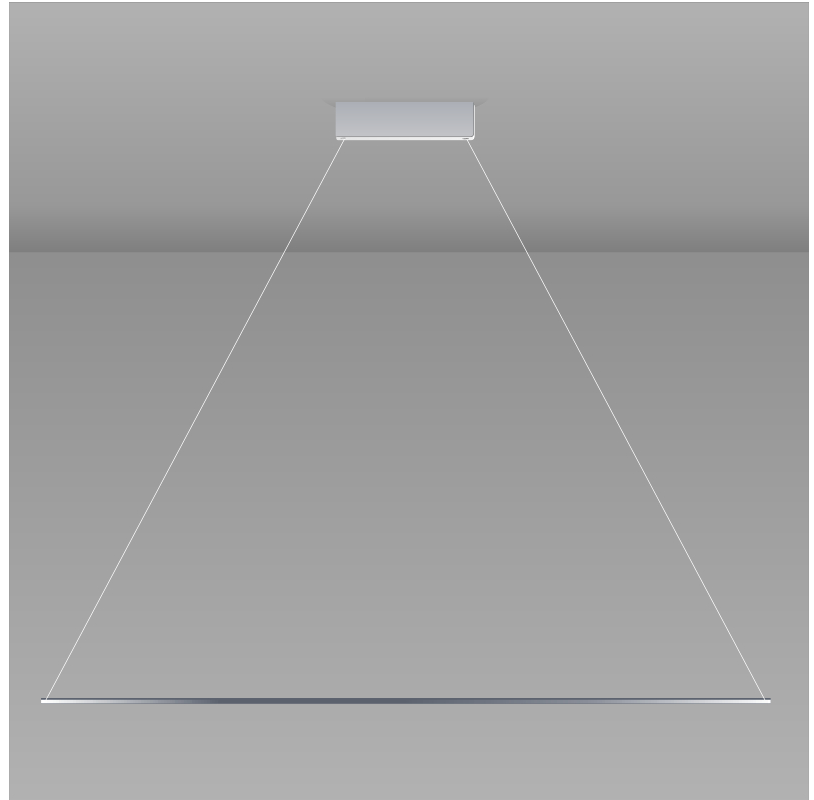

SPILLO HORIZONTAL SUSPENSION

D42050- _____ - _____
base number   Color   Finish
                         Temperature   Options

1. To build a product code in our configurator select the specify button on the base model # product page
2. To build a manual product code on this datasheet choose from the options listed below in blue font and add the suffix to the base model #

GENERAL

Series: Spillo
Subseries: Spillo Horizontal
Partner: Icone
Division: Design
Installation: Suspension
Product Type: Pendant
Mounting Location: Ceiling
Light Distribution: Adjustable

PHYSICAL

Shape: Abstract
Width (mm): 1040
Width (in): 40 ¹⁵/₁₆
Height (mm): 1500
Height (in): 59 ¹/₁₆
Fixture Finish: WHI / CHR / BGD
Fixture Material: Brass

ELECTRICAL

Lamp Type: LED
Total Output Wattage (W): 13.20
Dimming: 0-10V Dimming
Driver Included: Yes
Driver Location: Integrated
Driver Type: Constant Current - 120Vac - non-dimming
Driver Class: Class 2
Input Voltage (V): 120 - 277
Output Voltage (V): 12
Upon Request: (Not included - see components) Remote: 0-10Vdc dimming / 277Vac

LED

Color Temperature (°K): 2700 / 3000
Nominal Lumen (lm): 1100
CRI: >90 CRI
Lamp Life (hrs): 50000

OPTICAL

RATINGS AND CERTIFICATIONS

Certified By: Certified for North American Standards
IP rating: IP20