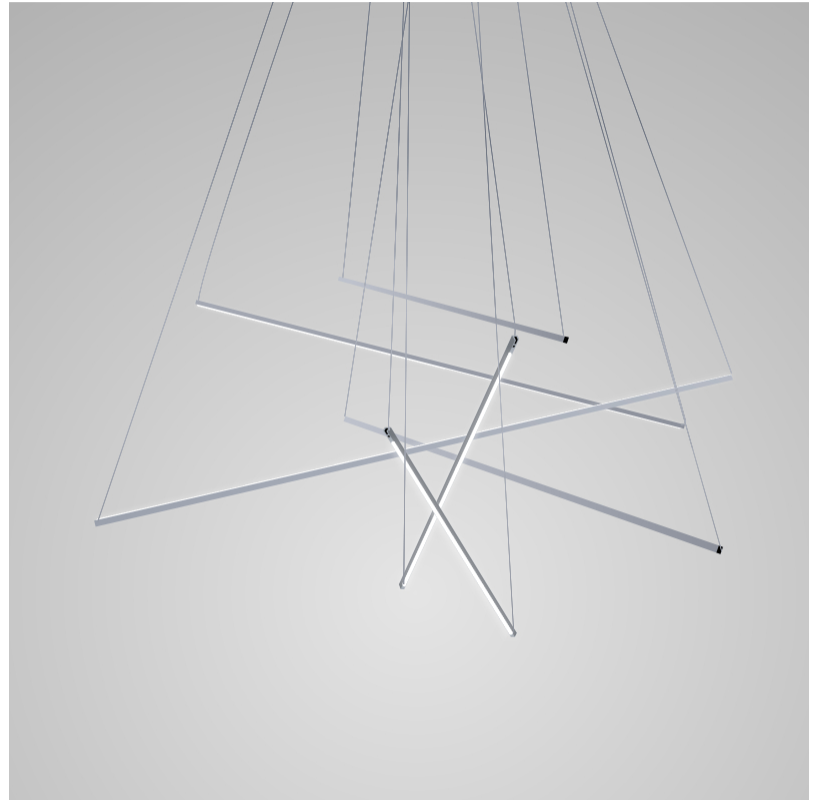

PROJECT	_____
TYPE	_____
SPECIFIER	_____
QUANTITY	_____
DATE	_____

SPILLO 6 ROD SUSPENSION

D42053-

base number
Color   Temperature   Finish   Options

1. To build a product code in our configurator select the specify button on the base model # product page
2. To build a manual product code on this datasheet choose from the options listed below in blue font and add the suffix to the base model #

GENERAL

Series: Spillo
Subseries: Spillo 6 Rod
Partner: Icone
Division: Design
Installation: Suspension
Product Type: Pendant
Mounting Location: Ceiling
Light Distribution: Adjustable

PHYSICAL

Shape: Abstract
Height (mm): 1500
Height (in): 59 ¹/₁₆
Fixture Finish: WHI / CHR / BGD
Fixture Material: Brass

ELECTRICAL

Lamp Type: LED
Total Output Wattage (W): 47
Dimming: 0-10V Dimming
Driver Included: Yes
Driver Location: Integrated
Driver Type: Constant Current - Universal
Input Voltage (V): 120 - 277
Output Voltage (V): 12
Upon Request: (Included) Integral: Non-dimming / 277Vac / (Not included - see components) Remote: 0-10Vdc dimming

LED

Color Temperature (°K): 2700 / 3000
Nominal Lumen (lm): 3960
CRI: >90 CRI
Lamp Life (hrs): 50000

OPTICAL

RATINGS AND CERTIFICATIONS

Certified By: Certified for North American Standards
IP rating: IP20