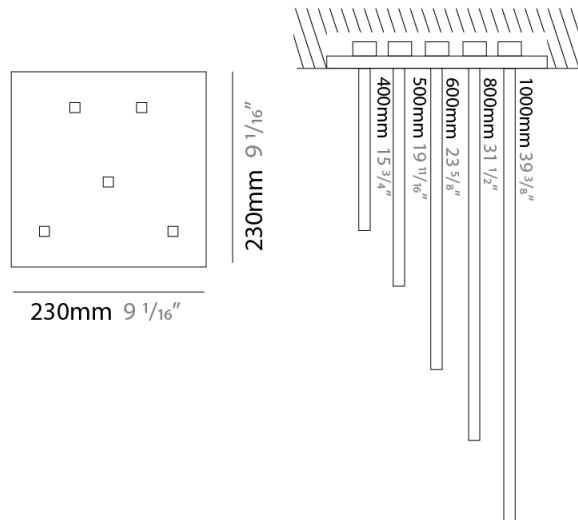

Shape: Abstract
 Width (mm): 1040
 Width (in): 40 ¹⁵/₁₆
 Height (mm): 1500
 Height (in): 59 ¹/₁₆
 Fixture Finish: WHI / CHR / BGD
 Fixture Material: Brass

ELECTRICAL

Lamp Type: LED
 Total Output Wattage (W): 13.20
 Dimming: 0-10V Dimming
 Driver Included: Yes
 Driver Location: Integrated
 Driver Type: Constant Current - 120Vac - non-dimming
 Driver Class: Class 2
 Input Voltage (V): 120 - 277
 Output Voltage (V): 12
 Upon Request: (Not included - see components) Remote: 0-10Vdc dimming / 277Vac

Shape: Abstract
 Width (mm): 50
 Width (in): 1 ¹⁵/₁₆
 Height (mm): 1000
 Height (in): 39 ³/₈
 Fixture Finish: WHI / BLK / CHR / BGD
 Fixture Material: Brass

ELECTRICAL

Lamp Type: LED
 Total Output Wattage (W): 45.72
 Dimming: 0-10V Dimming
 Driver Included: No
 Driver Location: Remote
 Driver Type: Constant Voltage - 120 / 277Vac
 Driver Class: Class 2
 Input Voltage (V): 120 - 277
 Output Voltage (V): 12
 Upon Request: (Not included, see components) 0-10Vdc dimming / 277Vac

LED

Color Temperature (°K): 2700 / 3000
 Nominal Lumen (lm): 3850
 CRI: >90 CRI
 Lamp Life (hrs): 50000

OPTICAL

Adjustability: Tilt 120°

RATINGS AND CERTIFICATIONS

Certified By: Certified for North American Standards
 IP rating: IP20