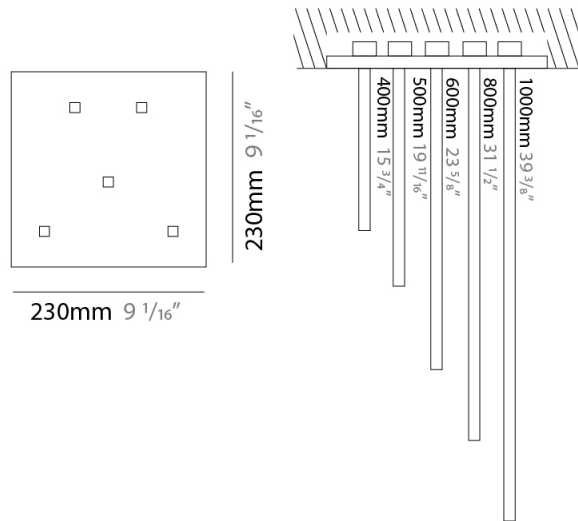

PROJECT
TYPE
SPECIFIER
QUANTITY
DATE

SPILLO RECESSED

D46017- : D46017-30K-WHI

base number

1. To build a product code in our configurator select the specify button on the base model # product page
2. To build a manual product code on this datasheet choose from the options listed below in blue font and add the suffix to the base model #

GENERAL

Series: Spillo
Partner: Icone
Division: Design
Installation: Recessed
Product Type: Ceiling Recessed
Mounting Location: Ceiling
Light Distribution: Adjustable

PHYSICAL

Shape: Abstract
Height (mm): 1000mm / 39-3/8"
Fixture Material: Brass

ELECTRICAL

Lamp Type: LED
Total Output Wattage (W): 45.72W
Housing: Wall housing required: D4-9029 or D4-9030
Input Voltage (V): 120 - 277
Constant Voltage (V): 12Vdc

LED

Number of LEDs: 5 rods
Max. Delivered Lumen (lm): 3850lm

OPTICAL

RATINGS AND CERTIFICATIONS

IP rating: IP20