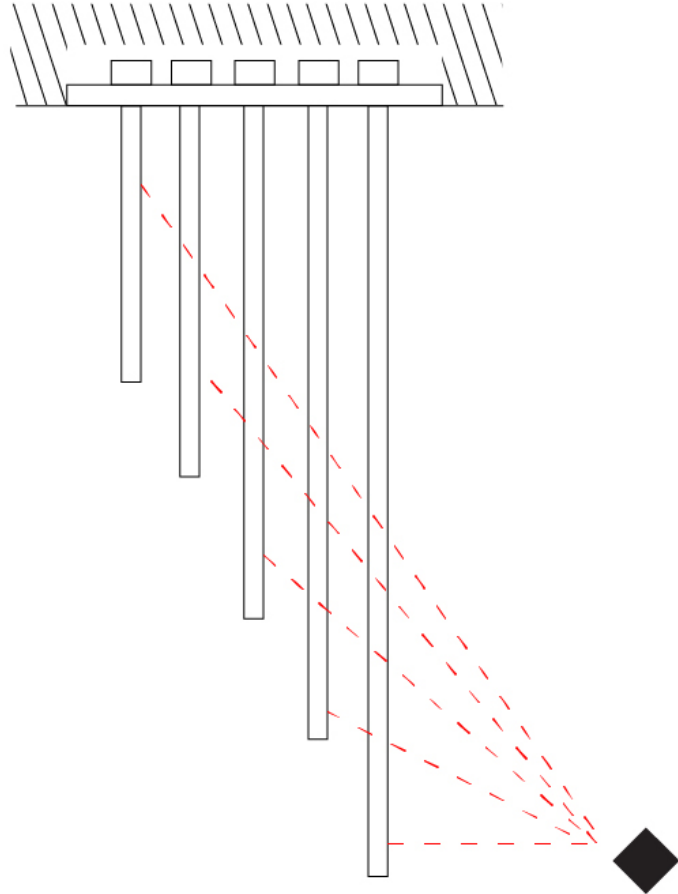

SPILO RECESSED

D46017- : D46017-30K-WHI

PROJECT
TYPE
SPECIFIER
QUANTITY
DATE