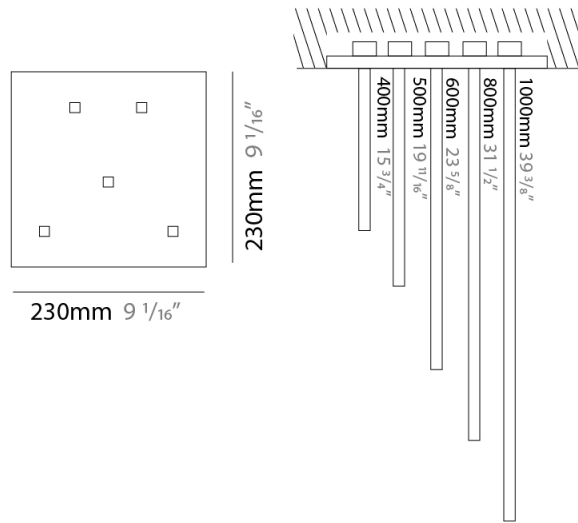

PROJECT	_____
TYPE	_____
SPECIFIER	_____
QUANTITY	_____
DATE	_____

SPILLO 5 ROD SURFACE

D42068- _____ - _____
base number   Color   Finish
                         Temperature   Options

1. To build a product code in our configurator select the specify button on the base model # product page
2. To build a manual product code on this datasheet choose from the options listed below in blue font and add the suffix to the base model #

GENERAL

Series: Spillo
Subseries: Spillo 5 Rod
Partner: Icone
Division: Design
Installation: Surface
Product Type: Ceiling Surface
Mounting Location: Ceiling
Light Distribution: Adjustable

PHYSICAL

Shape: Abstract
Height (mm): 1030
Height (in): 40 ⁹/₁₆
Fixture Finish: WHI / BLK / CHR / BGD
Fixture Material: Brass

ELECTRICAL

Lamp Type: LED
Total Output Wattage (W): 45.72
Dimming: 0-10V Dimming
Driver Included: Yes
Driver Location: Integrated
Driver Type: Constant Voltage - 120-277Vac Non-dimming
Driver Class: Class 2
Input Voltage (V): 120 - 277
Output Voltage (V): 12
Upon Request: (Not included, see components) Remote: 0-10Vdc dimming / (Included) Integral: Non-dimming / 277Vac

LED

Color Temperature (°K): 2700 / 3000
Nominal Lumen (lm): 3850
CRI: >90 CRI
Lamp Life (hrs): 50000

OPTICAL

RATINGS AND CERTIFICATIONS

Certified By: Certified for North American Standards
IP rating: IP20