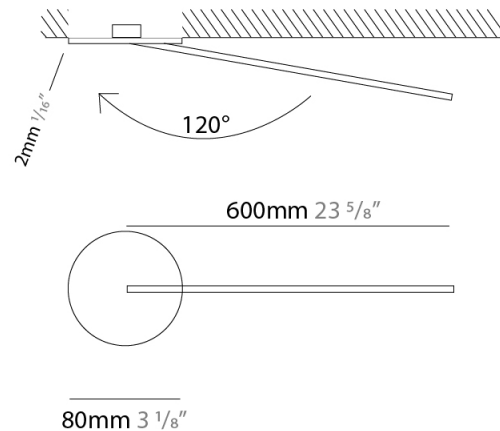

PROJECT	_____
TYPE	_____
SPECIFIER	_____
QUANTITY	_____
DATE	_____

SPILLO 1 ROD RECESSED

D46024- _____ - _____
base number   Color   Finish
                                 Temperature   Options

1. To build a product code in our configurator select the specify button on the base model # product page
2. To build a manual product code on this datasheet choose from the options listed below in blue font and add the suffix to the base model #

GENERAL

Series: Spillo
Subseries: Spillo 1 Rod
Brand: Icone
Division: Design
Mounting Type: Recessed
Mounting Location: Wall
Subcategory: Ambient

PHYSICAL

Shape: Rectangle
Width (mm): 50
Width (in): 1 ¹⁵/₁₆
Height (mm): 600
Height (in): 23 ⁵/₈
Light Distribution: Adjustable
Fixture Finish: WHI / BLK / CHR / BGD
Fixture Material: Brass

ELECTRICAL

Lamp Type: LED
Total Output Wattage (W): 7.92
Dimming: Non-Dimmable
Driver Included: No
Driver Location: Remote
Driver Type: Constant Voltage - 120Vac
Driver Class: Class 2
Input Voltage (V): 120
Output Voltage (V): 12
Upon Request: (Not included, see components) 0-10Vdc dimming / 277Vac

LED

Color Temperature (°K): 2700 / 3000
Nominal Lumen (lm): 660
CRI: >90 CRI
Lamp Life (hrs): 50000

OPTICAL

Adjustability: Tilt 120°

RATINGS AND CERTIFICATIONS

Certified By: Certified for North American Standards
IP rating: IP20