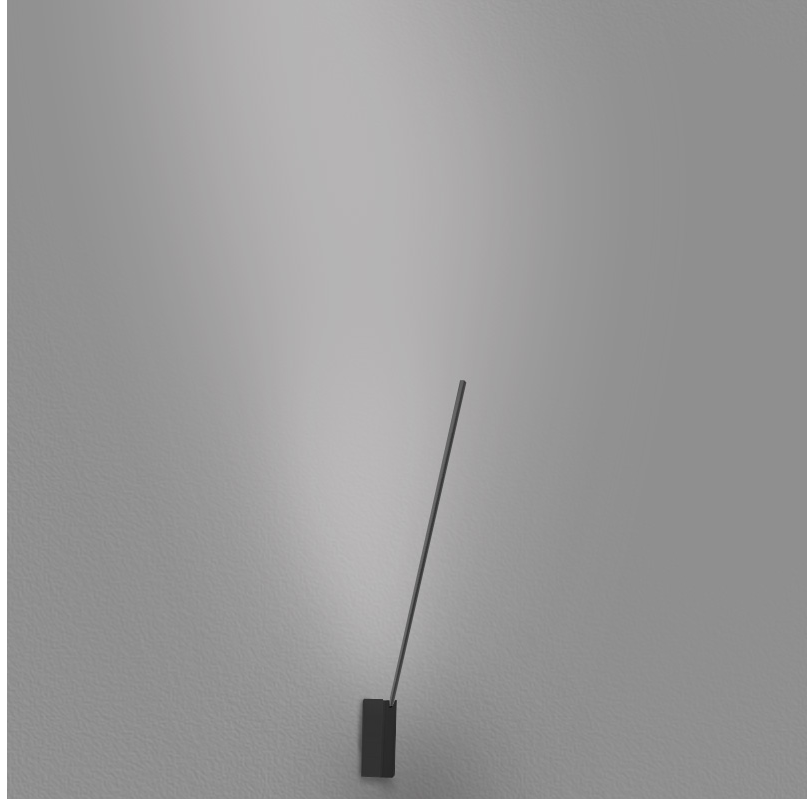

GENERAL

Series: Spillo
 Subseries: Spillo 1 Rod
 Brand: Icone
 Division: Design
 Mounting Type: Surface
 Mounting Location: Wall
 Subcategory: Ambient

PHYSICAL

Shape: Rectangle
 Width (mm): 32
 Width (in): 1 1/4
 Height (mm): 500
 Height (in): 19 11/16
 Extension (mm): 460
 Extension (in): 18 1/8
 Light Distribution: Direct / Indirect
 Fixture Finish: WHI / WHC / BLK / BGD
 Fixture Material: Brass

LED

Color Temperature (°K): 2700 / 3000
 Nominal Lumen (lm): 440
 CRI: >90 CRI
 Lamp Life (hrs): 50000

OPTICAL

Adjustability: Tilt 90°

RATINGS AND CERTIFICATIONS

Certified By: Certified for North American Standards
 IP rating: IP20

SPILLO 1 ROD SURFACE

D42034-

PROJECT
TYPE
SPECIFIER
QUANTITY
DATE

D

SPILLO 1 ROD SURFACE

D42037- -

base number
 Color Temperature Finish Options

- To build a product code in our configurator select the specify button on the base model # product page
- To build a manual product code on this datasheet choose from the options listed below in blue font and add the suffix to the base model #

GENERAL

Series: Spillo
 Subseries: Spillo 1 Rod
 Brand: Icone
 Division: Design
 Mounting Type: Surface
 Mounting Location: Wall
 Subcategory: Ambient

PHYSICAL

Shape: Rectangle
 Width (mm): 32
 Width (in): 1 1/4
 Height (mm): 970
 Height (in): 38 3/16
 Extension (mm): 860
 Extension (in): 33 7/8
 Light Distribution: Direct / Indirect
 Fixture Finish: WHI / WHC / BLK / BGD
 Fixture Material: Brass