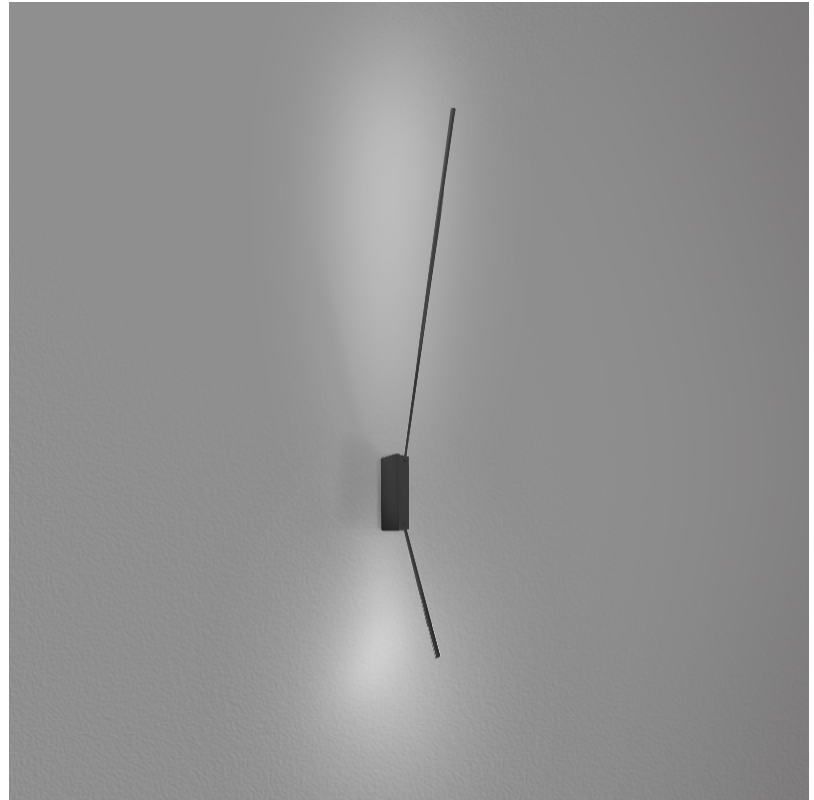

PROJECT	
TYPE	
SPECIFIER	
QUANTITY	
DATE	

SPILLO 1 ROD SURFACE

D42034- -

base number Color Finish
 Temperature Options

- To build a product code in our configurator select the specify button on the base model # product page
- To build a manual product code on this datasheet choose from the options listed below in blue font and add the suffix to the base model #

GENERAL

Series: Spillo
 Subseries: Spillo 1 Rod
 Brand: Icone
 Division: Design
 Mounting Type: Surface
 Mounting Location: Wall
 Subcategory: Ambient

PHYSICAL

Shape: Rectangle
 Width (mm): 32
 Width (in): 1 1/4
 Height (mm): 500
 Height (in): 19 11/16
 Extension (mm): 460
 Extension (in): 18 1/8
 Light Distribution: Direct / Indirect
 Fixture Finish: WHI / WHC / BLK / BGD
 Fixture Material: Brass

GENERAL

Series: Spillo
 Subseries: Spillo 1 Rod
 Brand: Icone
 Division: Design
 Mounting Type: Surface
 Mounting Location: Wall
 Subcategory: Ambient

PHYSICAL

Shape: Rectangle
 Width (mm): 32
 Width (in): 1 1/4
 Height (mm): 970
 Height (in): 38 3/16
 Extension (mm): 860
 Extension (in): 33 7/8
 Light Distribution: Direct / Indirect
 Fixture Finish: WHI / WHC / BLK / BGD
 Fixture Material: Brass

LED

Color Temperature (°K): 2700 / 3000
 Nominal Lumen (lm): 990
 CRI: >90 CRI
 Lamp Life (hrs): 50000

OPTICAL

Adjustability: Tilt 90°

RATINGS AND CERTIFICATIONS

Certified By: Certified for North American Standards
 IP rating: IP20