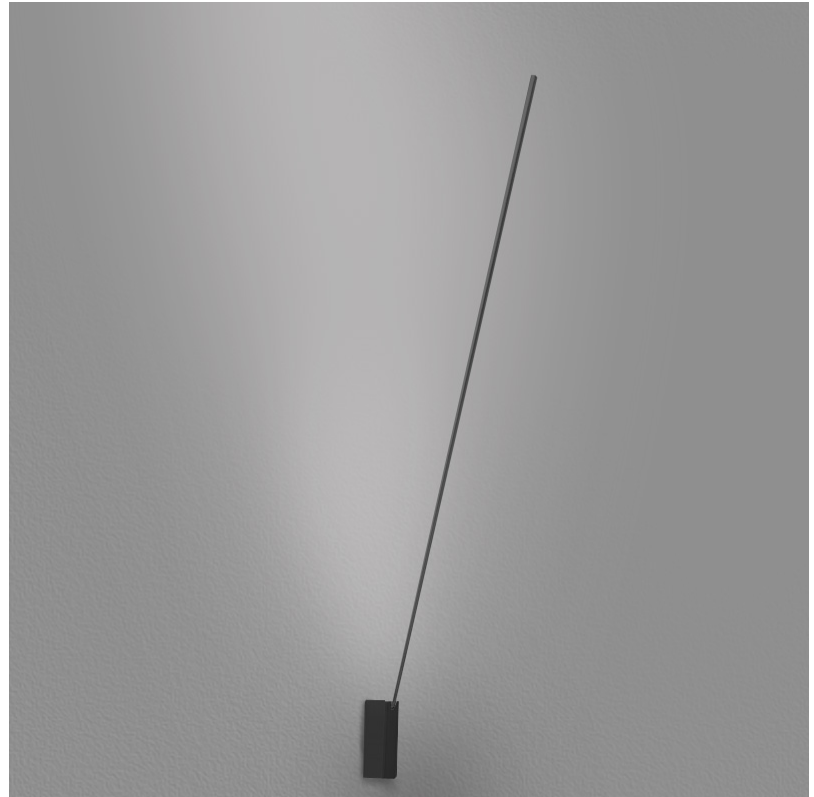

SPILLO 1 ROD SURFACE

D42037- -

base number
Color   Temperature   Finish   Options

1. To build a product code in our configurator select the specify button on the base model # product page
2. To build a manual product code on this datasheet choose from the options listed below in blue font and add the suffix to the base model #

GENERAL

Series: Spillo
Subseries: Spillo 1 Rod
Brand: Icone
Division: Design
Mounting Type: Surface
Mounting Location: Wall
Subcategory: Ambient

PHYSICAL

Shape: Rectangle
Width (mm): 32
Width (in): 1 1/4
Height (mm): 970
Height (in): 38 3/16
Extension (mm): 860
Extension (in): 33 7/8
Light Distribution: Direct / Indirect
Fixture Finish: WHI / WHC / BLK / BGD
Fixture Material: Brass

ELECTRICAL

Lamp Type: LED
Total Output Wattage (W): 10.56
Dimming: Non-Dimmable
Driver Included: Yes
Driver Location: Integrated
Driver Type: Constant Voltage - 120Vac - non-dimming
Driver Class: Class 2
Input Voltage (V): 120 - 277
Output Voltage (V): 12
Upon Request: (Not included - see components) Remote: 0-10Vdc dimming / Non-dimming 120/277Vac

LED

Color Temperature (°K): 2700 / 3000
Nominal Lumen (lm): 880
CRI: >90 CRI
Lamp Life (hrs): 50000

OPTICAL

Adjustability: Tilt 90°

RATINGS AND CERTIFICATIONS

Certified By: Certified for North American Standards
IP rating: IP20

PROJECT
TYPE
SPECIFIER
QUANTITY
DATE