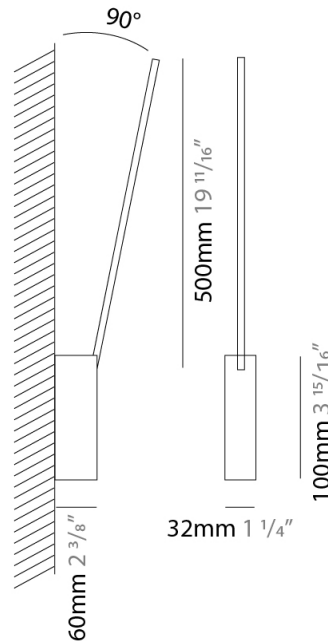

GENERAL

Series: Spillo
 Subseries: Spillo 1 Rod
 Brand: Icone
 Division: Design
 Mounting Type: Surface
 Mounting Location: Wall
 Subcategory: Ambient

PHYSICAL

Shape: Rectangle
 Width (mm): 32
 Width (in): 1 1/4
 Height (mm): 500
 Height (in): 19 11/16
 Extension (mm): 460
 Extension (in): 18 1/8
 Light Distribution: Direct / Indirect
 Fixture Finish: WHI / WHC / BLK / BGD
 Fixture Material: Brass

LED

Color Temperature (°K): 2700 / 3000
 Nominal Lumen (lm): 440
 CRI: >90 CRI
 Lamp Life (hrs): 50000

OPTICAL

Adjustability: Tilt 90°

RATINGS AND CERTIFICATIONS

Certified By: Certified for North American Standards
 IP rating: IP20

GENERAL

Series: Spillo
 Subseries: Spillo 1 Rod
 Brand: Icone
 Division: Design
 Mounting Type: Surface
 Mounting Location: Wall
 Subcategory: Ambient

PHYSICAL

Shape: Rectangle
 Width (mm): 32
 Width (in): 1 1/4
 Height (mm): 970
 Height (in): 38 3/16
 Extension (mm): 860
 Extension (in): 33 7/8
 Light Distribution: Direct / Indirect
 Fixture Finish: WHI / WHC / BLK / BGD
 Fixture Material: Brass

GENERAL

Series: Spillo
 Subseries: Spillo 2 Rod
 Brand: Icone
 Division: Design
 Mounting Type: Surface
 Mounting Location: Wall
 Subcategory: Ambient

PHYSICAL

Shape: Rectangle
 Width (mm): 32
 Width (in): 1 1/4
 Height (mm): 1090
 Height (in): 42 15/16
 Extension (mm): 660
 Extension (in): 26
 Light Distribution: Direct / Indirect
 Fixture Finish: WHI / WHC / BLK / BGD
 Fixture Material: Brass