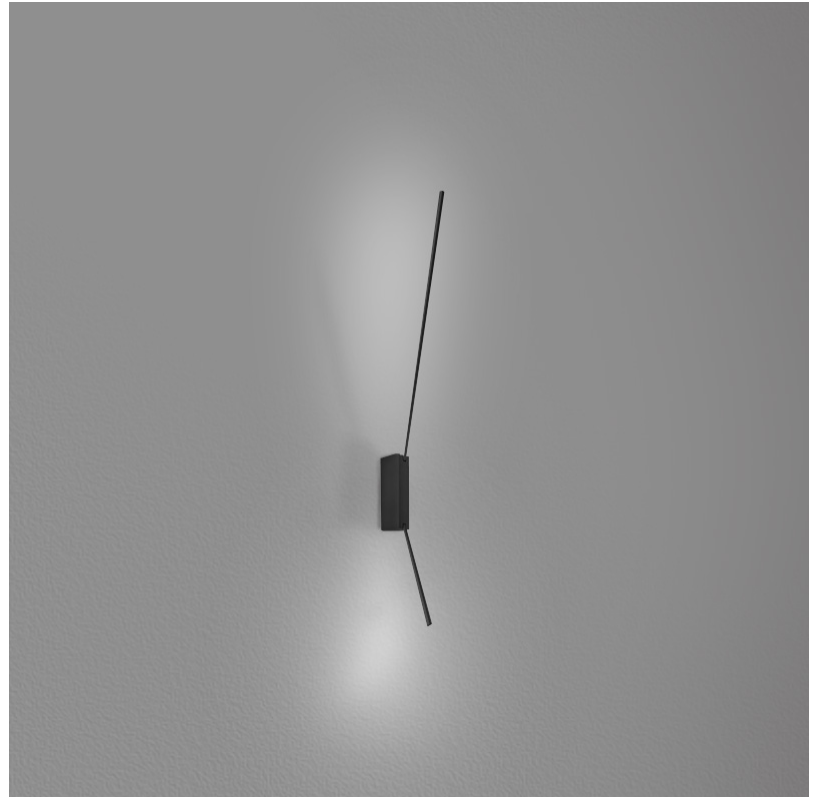

PROJECT	_____
TYPE	_____
SPECIFIER	_____
QUANTITY	_____
DATE	_____

SPILLO 1 ROD SURFACE

D42034- _____ - _____

base number Color _____ Finish _____
 Temperature Options

- To build a product code in our configurator select the specify button on the base model # product page
- To build a manual product code on this datasheet choose from the options listed below in blue font and add the suffix to the base model #

GENERAL

Series: Spillo
 Subseries: Spillo 1 Rod
 Partner: Icone
 Division: Design
 Installation: Surface
 Product Type: Wall Surface
 Mounting Location: Wall
 Light Distribution: Adjustable

PHYSICAL

Shape: Rectangle
 Width (mm): 32
 Width (in): 1 1/4
 Height (mm): 500
 Height (in): 19 11/16
 Extension (mm): 460
 Extension (in): 18 1/8
 Fixture Finish: WHI / WHC / BLK / BGD
 Fixture Material: Brass

GENERAL

Series: Spillo
 Subseries: Spillo 2 Rod
 Partner: Icone
 Division: Design
 Installation: Surface
 Product Type: Wall Surface
 Mounting Location: Wall
 Light Distribution: Adjustable

PHYSICAL

Shape: Rectangle
 Width (mm): 32
 Width (in): 1 1/4
 Height (mm): 720
 Height (in): 28 3/8
 Extension (mm): 460
 Extension (in): 18 1/8
 Fixture Finish: WHI / WHC / BLK / BGD
 Fixture Material: Brass

LED

Color Temperature (°K): 2700 / 3000
 Nominal Lumen (lm): 660
 CRI: >90 CRI

OPTICAL

Adjustability: Tilt 90°

RATINGS AND CERTIFICATIONS

Certified By: Certified for North American Standards
 IP rating: IP20