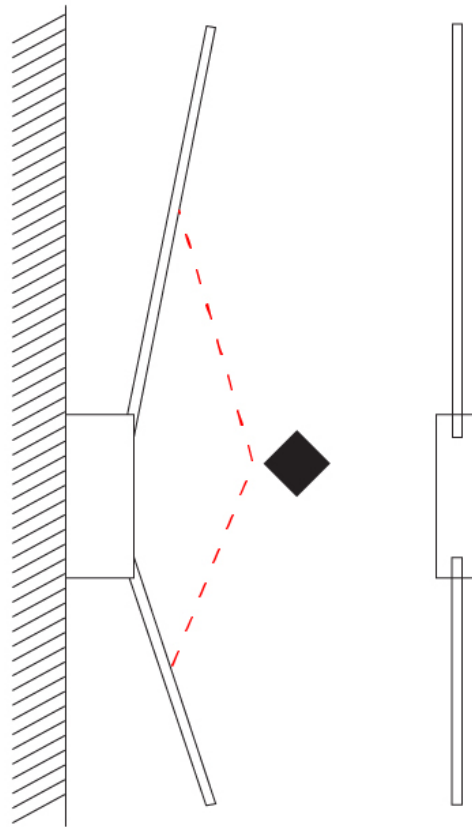

GENERAL

Series: Spillo
 Subseries: Spillo 1 Rod
 Partner: Icone
 Division: Design
 Installation: Surface
 Product Type: Wall Surface
 Mounting Location: Wall
 Light Distribution: Adjustable

PHYSICAL

Shape: Rectangle
 Width (mm): 32
 Width (in): 1 1/4
 Height (mm): 500
 Height (in): 19 11/16
 Extension (mm): 460
 Extension (in): 18 1/8
 Fixture Finish: WHI / WHC / BLK / BGD
 Fixture Material: Brass

GENERAL

Series: Spillo
 Subseries: Spillo 2 Rod
 Partner: Icone
 Division: Design
 Installation: Surface
 Product Type: Wall Surface
 Mounting Location: Wall
 Light Distribution: Adjustable

PHYSICAL

Shape: Rectangle
 Width (mm): 32
 Width (in): 1 1/4
 Height (mm): 720
 Height (in): 28 3/8
 Extension (mm): 460
 Extension (in): 18 1/8
 Fixture Finish: WHI / WHC / BLK / BGD
 Fixture Material: Brass

SPILLO 2 ROD SURFACE

D42055-

PROJECT _____

TYPE _____

SPECIFIER _____

QUANTITY _____

DATE _____

D