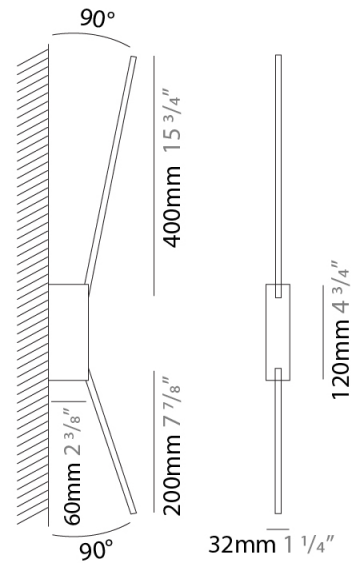

SPILLO 2 ROD SURFACE

D42055- -

base number
Color   Temperature   Finish   Options

PROJECT
TYPE
SPECIFIER
QUANTITY
DATE

1. To build a product code in our configurator select the specify button on the base model # product page
2. To build a manual product code on this datasheet choose from the options listed below in blue font and add the suffix to the base model #

GENERAL

Series: Spillo
Subseries: Spillo 2 Rod
Partner: Icone
Division: Design
Installation: Surface
Product Type: Wall Surface
Mounting Location: Wall
Light Distribution: Adjustable

PHYSICAL

Shape: Rectangle
Width (mm): 32
Width (in): 1 1/4
Height (mm): 720
Height (in): 28 3/8
Extension (mm): 460
Extension (in): 18 1/8
Fixture Finish: WHI / WHC / BLK / BGD
Fixture Material: Brass

ELECTRICAL

Lamp Type: LED
Total Output Wattage (W): 7.44
Dimming: 0-10V Dimming
Driver Included: Yes
Driver Location: Integrated
Driver Type: Constant Voltage - 120Vac
Driver Class: Class 2
Input Voltage (V): 120 - 277
Output Voltage (V): 12
Upon Request: (Not included - see components) Remote: 0-10Vdc dimming / Non-dimming 120/277Vac

LED

Color Temperature (°K): 2700 / 3000
Nominal Lumen (lm): 660
CRI: >90 CRI

OPTICAL

Adjustability: Tilt 90°

RATINGS AND CERTIFICATIONS

Certified By: Certified for North American Standards
IP rating: IP20