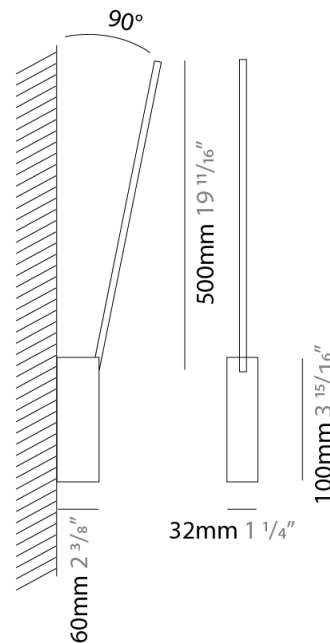

GENERAL

Series: Spillo
 Subseries: Spillo 1 Rod
 Partner: Icone
 Division: Design
 Installation: Surface
 Product Type: Wall Surface
 Mounting Location: Wall
 Light Distribution: Adjustable

PHYSICAL

Shape: Rectangle
 Width (mm): 32
 Width (in): 1 1/4
 Height (mm): 500
 Height (in): 19 11/16
 Extension (mm): 460
 Extension (in): 18 1/8
 Fixture Finish: WHI / WHC / BLK / BGD
 Fixture Material: Brass

LED

Color Temperature (°K): 2700 / 3000
 Nominal Lumen (lm): 440
 CRI: >90 CRI
 Lamp Life (hrs): 50000

OPTICAL

Adjustability: Tilt 90°

RATINGS AND CERTIFICATIONS

Certified By: Certified for North American Standards
 IP rating: IP20

SPILLO 1 ROD SURFACE

D42034-

PROJECT
TYPE
SPECIFIER
QUANTITY
DATE

D

SPILLO 2 ROD SURFACE

D42055- -

base number
 Color Temperature Finish Options

PROJECT
TYPE
SPECIFIER
QUANTITY
DATE

GENERAL

Series: Spillo
 Subseries: Spillo 2 Rod
 Partner: Icone
 Division: Design
 Installation: Surface
 Product Type: Wall Surface
 Mounting Location: Wall
 Light Distribution: Adjustable

PHYSICAL

Shape: Rectangle
 Width (mm): 32
 Width (in): 1 1/4
 Height (mm): 720
 Height (in): 28 3/8
 Extension (mm): 460
 Extension (in): 18 1/8
 Fixture Finish: WHI / WHC / BLK / BGD
 Fixture Material: Brass