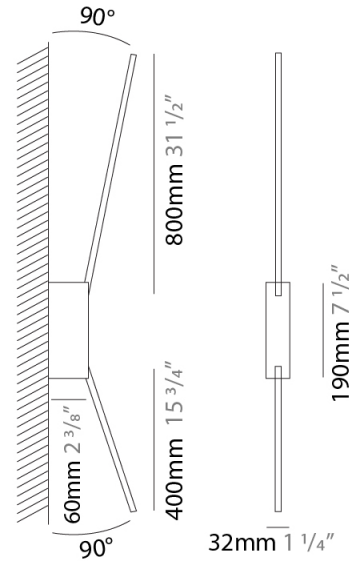

SPILLO 2 ROD SURFACE

D42047- -

base number
Color   Finish
Temperature   Options

1. To build a product code in our configurator select the specify button on the base model # product page
2. To build a manual product code on this datasheet choose from the options listed below in blue font and add the suffix to the base model #

GENERAL

Series: Spillo
Subseries: Spillo 2 Rod
Brand: Icone
Division: Design
Mounting Type: Surface
Mounting Location: Wall
Subcategory: Ambient

PHYSICAL

Shape: Rectangle
Width (mm): 32
Width (in): 1 1/4
Height (mm): 1390
Height (in): 54 3/4
Extension (mm): 860
Extension (in): 33 7/8
Light Distribution: Direct / Indirect
Fixture Finish: WHI / WHC / BLK / BGD
Fixture Material: Brass

ELECTRICAL

Lamp Type: LED
Total Output Wattage (W): 15.36
Dimming: 0-10V Dimming
Driver Included: Yes
Driver Location: Integrated
Driver Type: Constant Current - 120Vac - non-dimming
Driver Class: Class 2
Input Voltage (V): 120 - 277
Output Voltage (V): 12
Upon Request: (Not included - see components) Remote: 0-10Vdc dimming / 277Vac

LED

Color Temperature (°K): 2700 / 3000
Nominal Lumen (lm): 1320
CRI: >90 CRI
Lamp Life (hrs): 50000

OPTICAL

Adjustability: Tilt 90°

RATINGS AND CERTIFICATIONS

Certified By: Certified for North American Standards
IP rating: IP20

PROJECT	_____
TYPE	_____
SPECIFIER	_____
QUANTITY	_____
DATE	_____