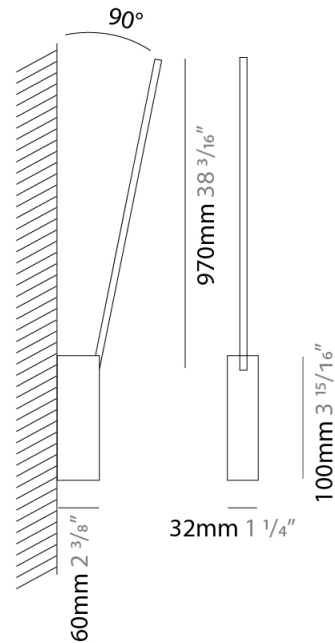

GENERAL

Series: Spillo
 Subseries: Spillo 1 Rod
 Brand: Icone
 Division: Design
 Mounting Type: Surface
 Mounting Location: Wall
 Subcategory: Ambient

PHYSICAL

Shape: Rectangle
 Width (mm): 32
 Width (in): 1 ¼
 Height (mm): 970
 Height (in): 38 ¾
 Extension (mm): 860
 Extension (in): 33 ⅞
 Light Distribution: Direct / Indirect
 Fixture Finish: WHI / WHC / BLK / BGD
 Fixture Material: Brass

LED

Color Temperature (°K): 2700 / 3000
 Nominal Lumen (lm): 880
 CRI: >90 CRI
 Lamp Life (hrs): 50000

OPTICAL

Adjustability: Tilt 90°

RATINGS AND CERTIFICATIONS

Certified By: Certified for North American Standards
 IP rating: IP20

SPILLO 1 ROD SURFACE

D42037-

PROJECT

TYPE

SPECIFIER

QUANTITY

DATE

D

GENERAL

Series: Spillo
 Subseries: Spillo 2 Rod
 Brand: Icone
 Division: Design
 Mounting Type: Surface
 Mounting Location: Wall
 Subcategory: Ambient

PHYSICAL

Shape: Rectangle
 Width (mm): 32
 Width (in): 1 1/4
 Height (mm): 1390
 Height (in): 54 3/4
 Extension (mm): 860
 Extension (in): 33 7/8
 Light Distribution: Direct / Indirect
 Fixture Finish: WHI / WHC / BLK / BGD
 Fixture Material: Brass