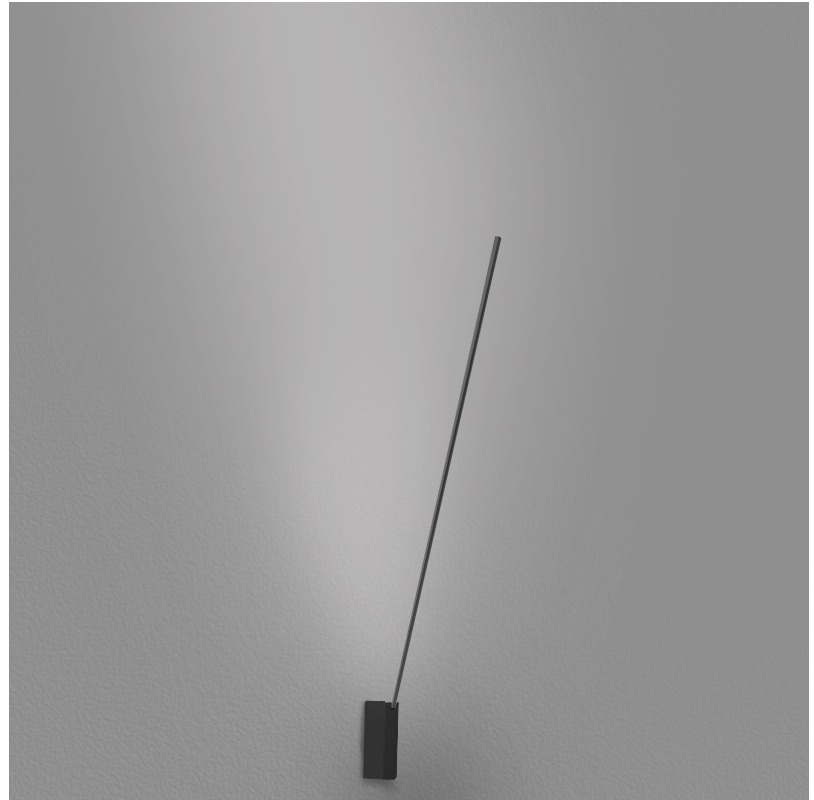

PROJECT	
TYPE	
SPECIFIER	
QUANTITY	
DATE	

SPILLO 1 ROD SURFACE

D42036- -

base number Color Finish
 Temperature Options

- To build a product code in our configurator select the specify button on the base model # product page
- To build a manual product code on this datasheet choose from the options listed below in blue font and add the suffix to the base model #

GENERAL

Series: Spillo
 Subseries: Spillo 1 Rod
 Brand: Icone
 Division: Design
 Mounting Type: Surface
 Mounting Location: Wall
 Subcategory: Ambient

PHYSICAL

Shape: Rectangle
 Width (mm): 32
 Width (in): 1 ¼
 Height (mm): 700
 Height (in): 27 9/16
 Extension (mm): 660
 Extension (in): 26
 Light Distribution: Direct / Indirect
 Fixture Finish: WHI / WHC / BLK / BGD
 Fixture Material: Brass

LED

Color Temperature (°K): 2700 / 3000
 Nominal Lumen (lm): 660
 CRI: >90 CRI
 Lamp Life (hrs): 50000

OPTICAL

Adjustability: Tilt 90°

RATINGS AND CERTIFICATIONS

Certified By: Certified for North American Standards
 IP rating: IP20

GENERAL

Series: Spillo
 Subseries: Spillo 2 Rod
 Brand: Icone
 Division: Design
 Mounting Type: Surface
 Mounting Location: Wall
 Subcategory: Ambient

PHYSICAL

Shape: Rectangle
 Width (mm): 32
 Width (in): 1 1/4
 Height (mm): 1090
 Height (in): 42 15/16
 Extension (mm): 660
 Extension (in): 26
 Light Distribution: Direct / Indirect
 Fixture Finish: WHI / WHC / BLK / BGD
 Fixture Material: Brass