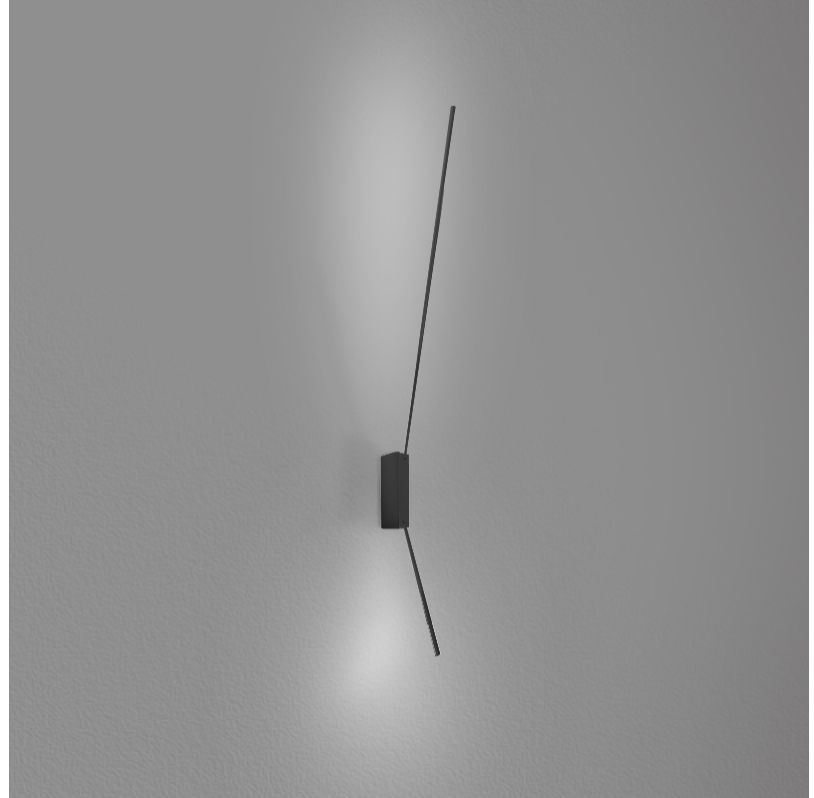

PROJECT	
TYPE	
SPECIFIER	
QUANTITY	
DATE	

SPILLO 1 ROD SURFACE

D42036- -

base number Color Finish
 Temperature Options

- To build a product code in our configurator select the specify button on the base model # product page
- To build a manual product code on this datasheet choose from the options listed below in blue font and add the suffix to the base model #

GENERAL

Series: Spillo
 Subseries: Spillo 1 Rod
 Brand: Icone
 Division: Design
 Mounting Type: Surface
 Mounting Location: Wall
 Subcategory: Ambient

PHYSICAL

Shape: Rectangle
 Width (mm): 32
 Width (in): 1 ¼
 Height (mm): 700
 Height (in): 27 9/16
 Extension (mm): 660
 Extension (in): 26
 Light Distribution: Direct / Indirect
 Fixture Finish: WHI / WHC / BLK / BGD
 Fixture Material: Brass

GENERAL

Series: Spillo
 Subseries: Spillo 2 Rod
 Brand: Icone
 Division: Design
 Mounting Type: Surface
 Mounting Location: Wall
 Subcategory: Ambient

PHYSICAL

Shape: Rectangle
 Width (mm): 32
 Width (in): 1 1/4
 Height (mm): 1090
 Height (in): 42 15/16
 Extension (mm): 660
 Extension (in): 26
 Light Distribution: Direct / Indirect
 Fixture Finish: WHI / WHC / BLK / BGD
 Fixture Material: Brass

LED

Color Temperature (°K): 2700 / 3000
 Nominal Lumen (lm): 990
 CRI: >90 CRI
 Lamp Life (hrs): 50000

OPTICAL

Adjustability: Tilt 90°

RATINGS AND CERTIFICATIONS

Certified By: Certified for North American Standards
 IP rating: IP20