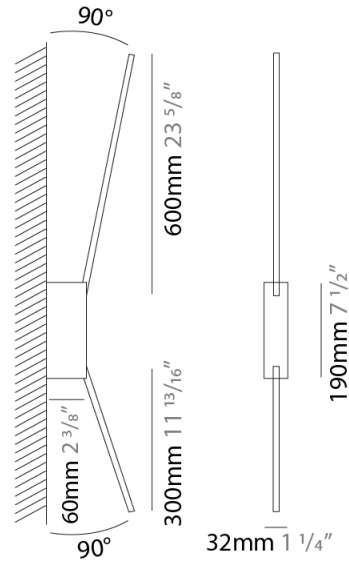

GENERAL

Series: Spillo
 Subseries: Spillo 1 Rod
 Brand: Icone
 Division: Design
 Mounting Type: Surface
 Mounting Location: Wall
 Subcategory: Ambient

PHYSICAL

Shape: Rectangle
 Width (mm): 32
 Width (in): 1 ¼
 Height (mm): 700
 Height (in): 27 9/16
 Extension (mm): 660
 Extension (in): 26
 Light Distribution: Direct / Indirect
 Fixture Finish: WHI / WHC / BLK / BGD
 Fixture Material: Brass

GENERAL

Series: Spillo
 Subseries: Spillo 2 Rod
 Brand: Icone
 Division: Design
 Mounting Type: Surface
 Mounting Location: Wall
 Subcategory: Ambient

PHYSICAL

Shape: Rectangle
 Width (mm): 32
 Width (in): 1 1/4
 Height (mm): 1090
 Height (in): 42 15/16
 Extension (mm): 660
 Extension (in): 26
 Light Distribution: Direct / Indirect
 Fixture Finish: WHI / WHC / BLK / BGD
 Fixture Material: Brass

LED

Color Temperature (°K): 2700 / 3000
 Nominal Lumen (lm): 990
 CRI: >90 CRI
 Lamp Life (hrs): 50000

OPTICAL

Adjustability: Tilt 90°

RATINGS AND CERTIFICATIONS

Certified By: Certified for North American Standards
 IP rating: IP20