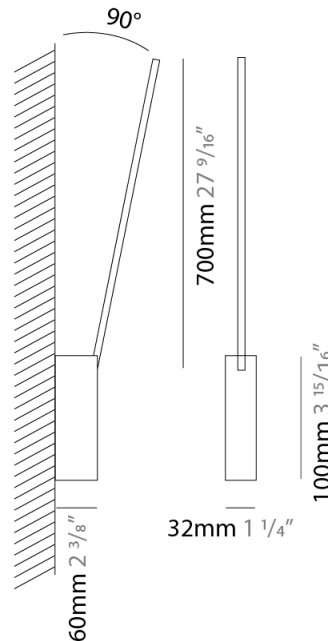

PROJECT	
TYPE	
SPECIFIER	
QUANTITY	
DATE	

SPILLO 1 ROD SURFACE

D42036- -

base number Color Finish
 Temperature Options

- To build a product code in our configurator select the specify button on the base model # product page
- To build a manual product code on this datasheet choose from the options listed below in blue font and add the suffix to the base model #

GENERAL

Series: Spillo
 Subseries: Spillo 1 Rod
 Brand: Icone
 Division: Design
 Mounting Type: Surface
 Mounting Location: Wall
 Subcategory: Ambient

PHYSICAL

Shape: Rectangle
 Width (mm): 32
 Width (in): 1 ¼
 Height (mm): 700
 Height (in): 27 9/16
 Extension (mm): 660
 Extension (in): 26
 Light Distribution: Direct / Indirect
 Fixture Finish: WHI / WHC / BLK / BGD
 Fixture Material: Brass

LED

Color Temperature (°K): 2700 / 3000
 Nominal Lumen (lm): 660
 CRI: >90 CRI
 Lamp Life (hrs): 50000

OPTICAL

Adjustability: Tilt 90°

RATINGS AND CERTIFICATIONS

Certified By: Certified for North American Standards
 IP rating: IP20

GENERAL

Series: Spillo
 Subseries: Spillo 2 Rod
 Brand: Icone
 Division: Design
 Mounting Type: Surface
 Mounting Location: Wall
 Subcategory: Ambient

PHYSICAL

Shape: Rectangle
 Width (mm): 32
 Width (in): 1 1/4
 Height (mm): 1090
 Height (in): 42 15/16
 Extension (mm): 660
 Extension (in): 26
 Light Distribution: Direct / Indirect
 Fixture Finish: WHI / WHC / BLK / BGD
 Fixture Material: Brass