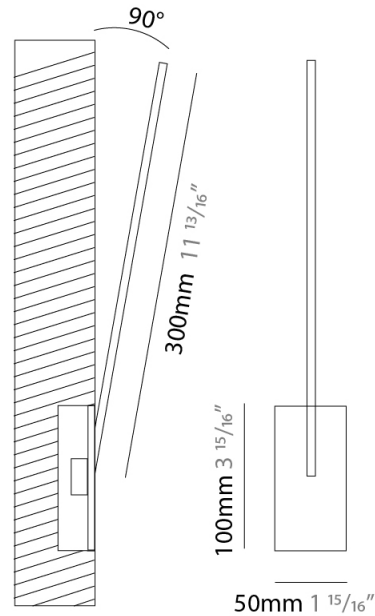

PROJECT	
TYPE	
SPECIFIER	
QUANTITY	
DATE	

SPILLO 1 ROD RECESSED

D46013- -
base number   Color   Finish
                          Temperature   Options

1. To build a product code in our configurator select the specify button on the base model # product page
2. To build a manual product code on this datasheet choose from the options listed below in blue font and add the suffix to the base model #

GENERAL

Series: Spillo
Subseries: Spillo 1 Rod
Brand: Icone
Division: Design
Mounting Type: Recessed
Mounting Location: Wall
Subcategory: Ambient

PHYSICAL

Shape: Rectangle
Width (mm): 50
Width (in): 1 15/16
Height (mm): 300
Height (in): 11 13/16
Light Distribution: Adjustable
Fixture Finish: WHI / BLK / CHR / BGD
Fixture Material: Brass

ELECTRICAL

Lamp Type: LED
Total Output Wattage (W): 3.96
Dimming: 0-10V Dimming
Driver Included: No
Driver Location: Remote
Driver Type: Constant Voltage - 120 / 277Vac
Driver Class: Class 2
Input Voltage (V): 120 - 277
Output Voltage (V): 12
Upon Request: (Not included, see components) 0-10Vdc dimming / 277Vac

LED

Color Temperature (°K): 2700 / 3000
Nominal Lumen (lm): 330
CRI: >90 CRI
Lamp Life (hrs): 50000

OPTICAL

Adjustability: Tilt 120°

RATINGS AND CERTIFICATIONS

Certified By: Certified for North American Standards
IP rating: IP20