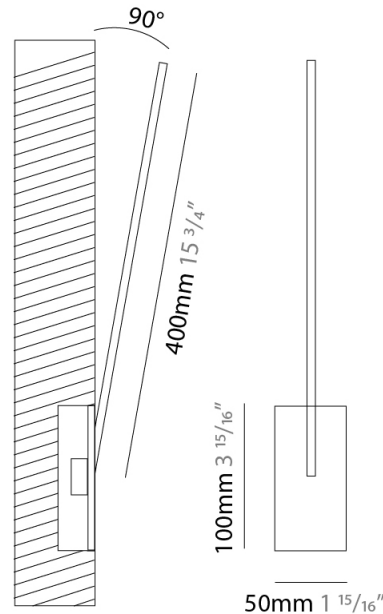

PROJECT	_____
TYPE	_____
SPECIFIER	_____
QUANTITY	_____
DATE	_____

SPILLO 1 ROD RECESSED

D46014- _____ - _____
base number   Color   Finish
                                 Temperature   Options

1. To build a product code in our configurator select the specify button on the base model # product page
2. To build a manual product code on this datasheet choose from the options listed below in blue font and add the suffix to the base model #

GENERAL

Series: Spillo
Subseries: Spillo 1 Rod
Brand: Icone
Division: Design
Mounting Type: Recessed
Mounting Location: Wall
Subcategory: Ambient

PHYSICAL

Shape: Rectangle
Width (mm): 50
Width (in): 1 15/16
Height (mm): 400
Height (in): 15 3/4
Light Distribution: Adjustable
Fixture Finish: WHI / BLK / CHR / BGD
Fixture Material: Brass

ELECTRICAL

Lamp Type: LED
Total Output Wattage (W): 4.8
Dimming: 0-10V Dimming
Driver Included: No
Driver Location: Remote
Driver Type: Constant Voltage - 120Vac
Driver Class: Class 2
Input Voltage (V): 120
Output Voltage (V): 12
Upon Request: (Not included, see components) 0-10Vdc dimming / 277Vac

LED

Color Temperature (°K): 2700 / 3000
Nominal Lumen (lm): 440
CRI: >90 CRI
Lamp Life (hrs): 50000

OPTICAL

Adjustability: Tilt 120°

RATINGS AND CERTIFICATIONS

Certified By: Certified for North American Standards
IP rating: IP20