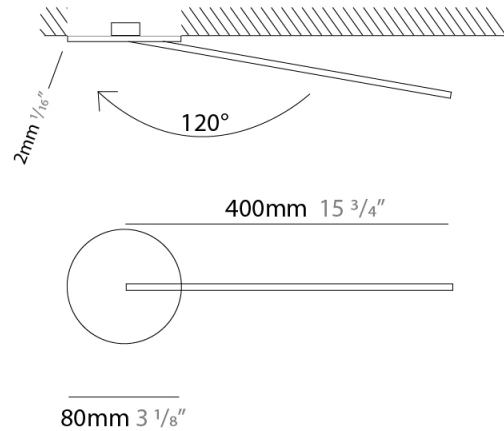

PROJECT	
TYPE	
SPECIFIER	
QUANTITY	
DATE	

SPILLO 1 ROD ROUND BASE RECESSED

D46022- -
base number   Color   Finish
                         Temperature   Options

1. To build a product code in our configurator select the specify button on the base model # product page
2. To build a manual product code on this datasheet choose from the options listed below in blue font and add the suffix to the base model #

GENERAL

Series: Spillo
Subseries: Spillo 1 Rod Round Base
Brand: Icone
Division: Design
Mounting Type: Recessed
Mounting Location: Wall
Subcategory: Ambient

PHYSICAL

Shape: Rectangle
Width (mm): 50
Width (in): 1 ¹⁵/₁₆
Height (mm): 400
Height (in): 15 ³/₄
Light Distribution: Adjustable
Fixture Finish: WHI / BLK / CHR / BGD
Fixture Material: Brass

ELECTRICAL

Lamp Type: LED
Total Output Wattage (W): 4.8
Dimming: 0-10V Dimming
Driver Included: No
Driver Location: Remote
Driver Type: Constant Voltage - 120Vac
Driver Class: Class 2
Input Voltage (V): 120
Output Voltage (V): 12
Upon Request: (Not included, see components) 0-10Vdc dimming / 277Vac

LED

Color Temperature (°K): 2700 / 3000
Nominal Lumen (lm): 440
CRI: >90 CRI
Lamp Life (hrs): 50000

OPTICAL

Adjustability: Tilt 120°

RATINGS AND CERTIFICATIONS

Certified By: Certified for North American Standards
IP rating: IP20