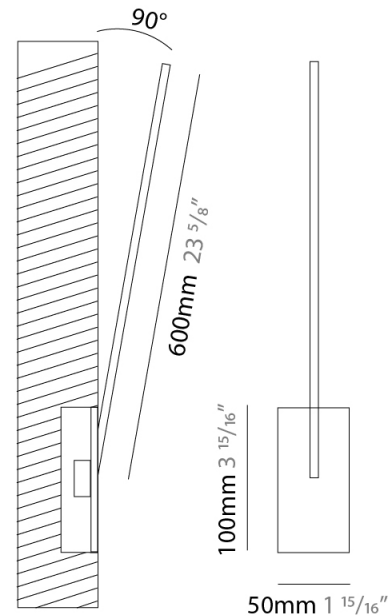

PROJECT	_____
TYPE	_____
SPECIFIER	_____
QUANTITY	_____
DATE	_____

SPILLO 1 ROD RECESSED

D46016- _____ - _____
base number   Color   Finish
                          Temperature   Options

1. To build a product code in our configurator select the specify button on the base model # product page
2. To build a manual product code on this datasheet choose from the options listed below in blue font and add the suffix to the base model #

GENERAL

Series: Spillo
Subseries: Spillo 1 Rod
Partner: Icone
Division: Design
Installation: Recessed
Product Type: Wall Recessed
Mounting Location: Wall
Light Distribution: Adjustable

PHYSICAL

Shape: Rectangle
Width (mm): 50
Width (in): 1 ¹⁵/₁₆"
Height (mm): 600
Height (in): 23 ⁵/₈"
Fixture Finish: WHI / BLK / CHR / BGD
Fixture Material: Brass

ELECTRICAL

Lamp Type: LED
Total Output Wattage (W): 7.92
Dimming: 0-10V Dimming
Driver Included: No
Driver Location: Remote
Driver Type: Constant Voltage - 120Vac
Driver Class: Class 2
Input Voltage (V): 120
Output Voltage (V): 12
Upon Request: (Not included, see components) 0-10Vdc dimming / 277Vac

LED

Color Temperature (°K): 2700 / 3000
Nominal Lumen (lm): 660
CRI: >90 CRI
Lamp Life (hrs): 50000

OPTICAL

Adjustability: Tilt 120°

RATINGS AND CERTIFICATIONS

Certified By: Certified for North American Standards
IP rating: IP20