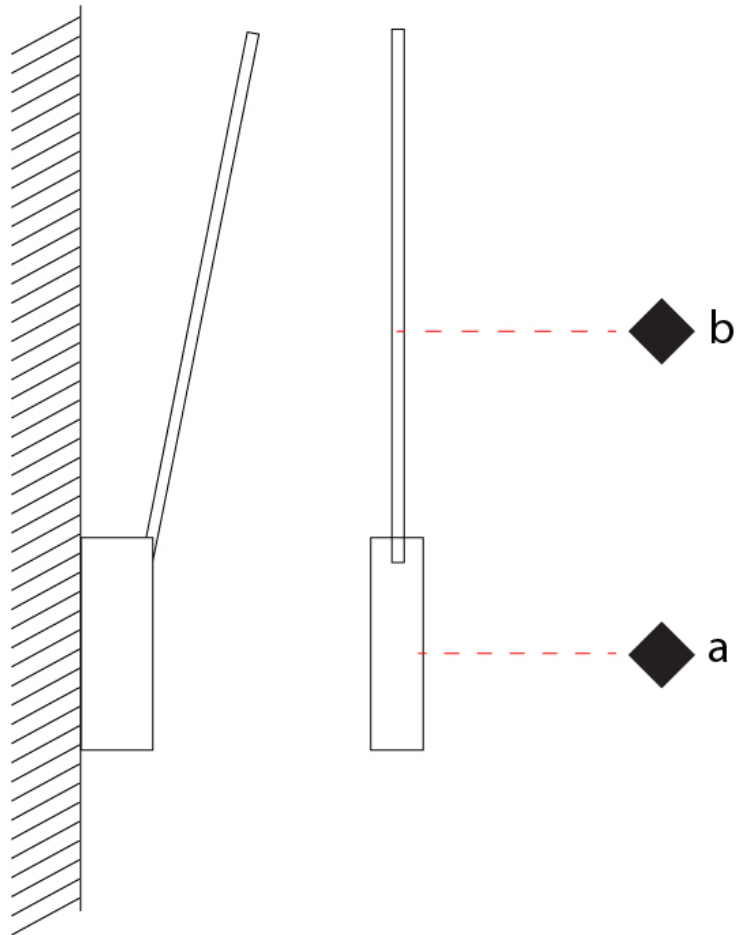

SPILLO 1 ROD SURFACE

D42033-

PROJECT
TYPE
SPECIFIER
QUANTITY
DATE

D