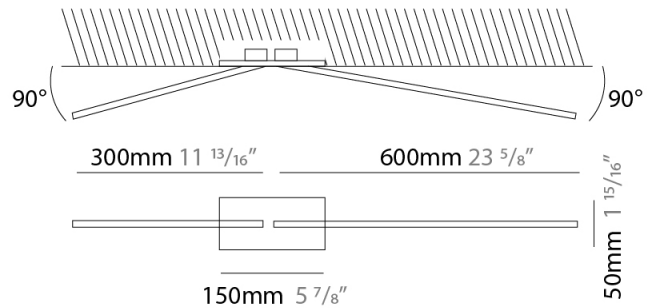

GENERAL

Series: Spillo
 Subseries: Spillo 1 Rod
 Partner: Icone
 Division: Design
 Installation: Surface
 Product Type: Wall Surface
 Mounting Location: Wall
 Light Distribution: Adjustable

PHYSICAL

Shape: Rectangle
 Width (mm): 32
 Width (in): 1 ¼
 Height (mm): 600
 Height (in): 23 5/8
 Extension (mm): 560
 Extension (in): 22 1/16
 Fixture Finish: WHI / WHC / BLK / BGD
 Fixture Material: Brass

Shape: Rectangle
 Length (mm): 50
 Length (in): 1 ¹⁵/₁₆
 Width (mm): 900
 Width (in): 35 ⁷/₁₆
 Height (mm): 600
 Height (in): 23 ⁵/₈
 Fixture Finish: WHI / BLK / CHR / BGD
 Fixture Material: Brass

ELECTRICAL

LED

Color Temperature (°K): 2700 / 3000
 Nominal Lumen (lm): 990
 CRI: >90 CRI
 Lamp Life (hrs): 50000

OPTICAL

Adjustability: Tilt 90°

RATINGS AND CERTIFICATIONS

Certified By: Certified for North American Standards
 IP rating: IP20