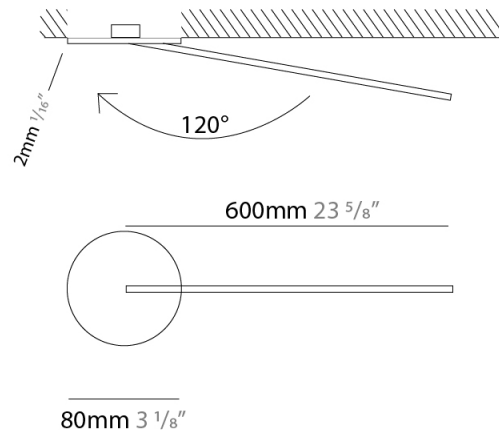

SPILLO 1 ROD RECESSED

D46024- _____ - _____
base number   Color   Finish
                                         Temperature   Options

1. To build a product code in our configurator select the specify button on the base model # product page
2. To build a manual product code on this datasheet choose from the options listed below in blue font and add the suffix to the base model #

GENERAL

Series: Spillo
Subseries: Spillo 1 Rod
Partner: Icone
Division: Design
Installation: Recessed
Product Type: Ceiling Recessed
Mounting Location: Ceiling
Light Distribution: Adjustable

PHYSICAL

Shape: Rectangle
Width (mm): 50
Width (in): 1 ¹⁵/₁₆
Height (mm): 600
Height (in): 23 ⁵/₈
Fixture Finish: WHI / BLK / CHR / BGD
Fixture Material: Brass

ELECTRICAL

Lamp Type: LED
Total Output Wattage (W): 7.92
Dimming: Non-Dimmable
Driver Included: No
Driver Location: Remote
Driver Type: Constant Voltage - 120Vac
Driver Class: Class 2
Input Voltage (V): 120
Output Voltage (V): 12
Upon Request: (Not included, see components) 0-10Vdc dimming / 277Vac

LED

Color Temperature (°K): 2700 / 3000
Nominal Lumen (lm): 660
CRI: >90 CRI
Lamp Life (hrs): 50000

OPTICAL

Adjustability: Tilt 120°

RATINGS AND CERTIFICATIONS

Certified By: Certified for North American Standards
IP rating: IP20