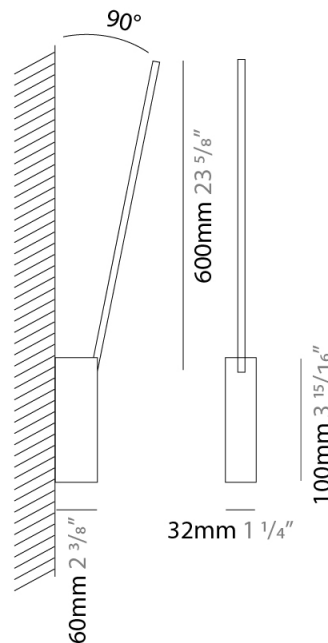

PROJECT	
TYPE	
SPECIFIER	
QUANTITY	
DATE	

SPILLO 1 ROD SURFACE

D42033-

base number
Color   Finish
Temperature   Options

1. To build a product code in our configurator select the specify button on the base model # product page
2. To build a manual product code on this datasheet choose from the options listed below in blue font and add the suffix to the base model #

GENERAL

Series: Spillo
Subseries: Spillo 1 Rod
Partner: Icone
Division: Design
Installation: Surface
Product Type: Wall Surface
Mounting Location: Wall
Light Distribution: Adjustable

PHYSICAL

Shape: Rectangle
Width (mm): 32
Width (in): 1 ¼
Height (mm): 600
Height (in): 23 5/8
Extension (mm): 560
Extension (in): 22 1/16
Fixture Finish: WHI / WHC / BLK / BGD
Fixture Material: Brass

ELECTRICAL

Lamp Type: LED
Total Output Wattage (W): 6.6
Dimming: 0-10V Dimming
Driver Included: Yes
Driver Location: Integrated
Driver Type: Constant Voltage - 120-277Vac - non-dimming
Driver Class: Class 2
Input Voltage (V): Universal
Output Voltage (V): 12
Upon Request: (Included) Integral: 277Vac / (Not included, see components) Remote: 0-10Vdc dimming @120Vac only

LED

Color Temperature (°K): 2700 / 3000
Nominal Lumen (lm): 660
CRI: >90 CRI
Lamp Life (hrs): 50000

OPTICAL

Adjustability: Tilt 90°

RATINGS AND CERTIFICATIONS

Certified By: Certified for North American Standards
IP rating: IP20