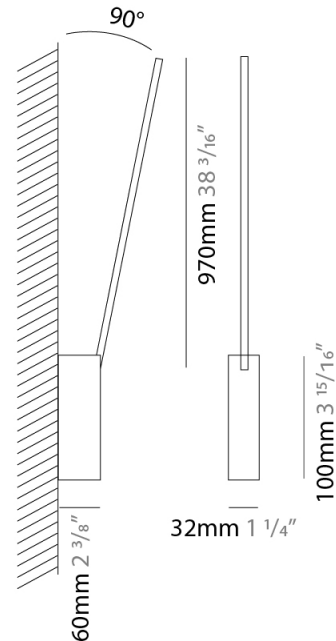

SPILLO 1 ROD SURFACE

D42037- -

base number
Color   Temperature   Finish   Options

1. To build a product code in our configurator select the specify button on the base model # product page
2. To build a manual product code on this datasheet choose from the options listed below in blue font and add the suffix to the base model #

GENERAL

Series: Spillo
Subseries: Spillo 1 Rod
Brand: Icone
Division: Design
Mounting Type: Surface
Mounting Location: Wall
Subcategory: Ambient

PHYSICAL

Shape: Rectangle
Width (mm): 32
Width (in): 1 1/4
Height (mm): 970
Height (in): 38 3/16
Extension (mm): 860
Extension (in): 33 7/8
Light Distribution: Direct / Indirect
Fixture Finish: WHI / WHC / BLK / BGD
Fixture Material: Brass

ELECTRICAL

Lamp Type: LED
Total Output Wattage (W): 10.56
Dimming: Non-Dimmable
Driver Included: Yes
Driver Location: Integrated
Driver Type: Constant Voltage - 120Vac - non-dimming
Driver Class: Class 2
Input Voltage (V): 120 - 277
Output Voltage (V): 12
Upon Request: (Not included - see components) Remote: 0-10Vdc dimming / Non-dimming 120/277Vac

LED

Color Temperature (°K): 2700 / 3000
Nominal Lumen (lm): 880
CRI: >90 CRI
Lamp Life (hrs): 50000

OPTICAL

Adjustability: Tilt 90°

RATINGS AND CERTIFICATIONS

Certified By: Certified for North American Standards
IP rating: IP20

PROJECT
TYPE
SPECIFIER
QUANTITY
DATE