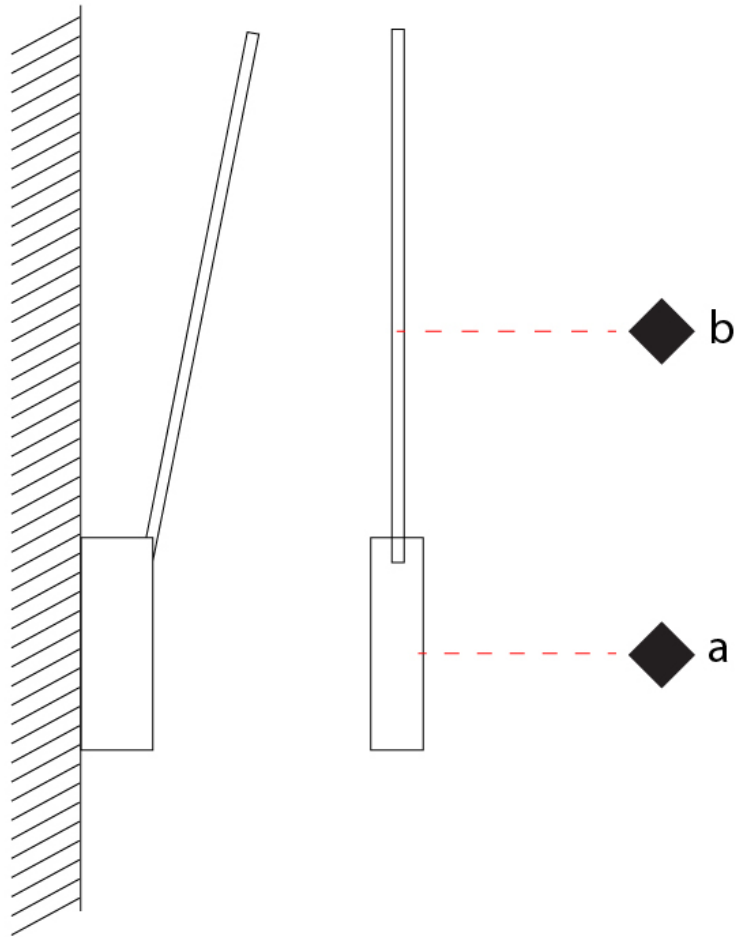

SPILLO 1 ROD SURFACE

D42034-

PROJECT _____

TYPE _____

SPECIFIER _____

QUANTITY _____

DATE _____

D