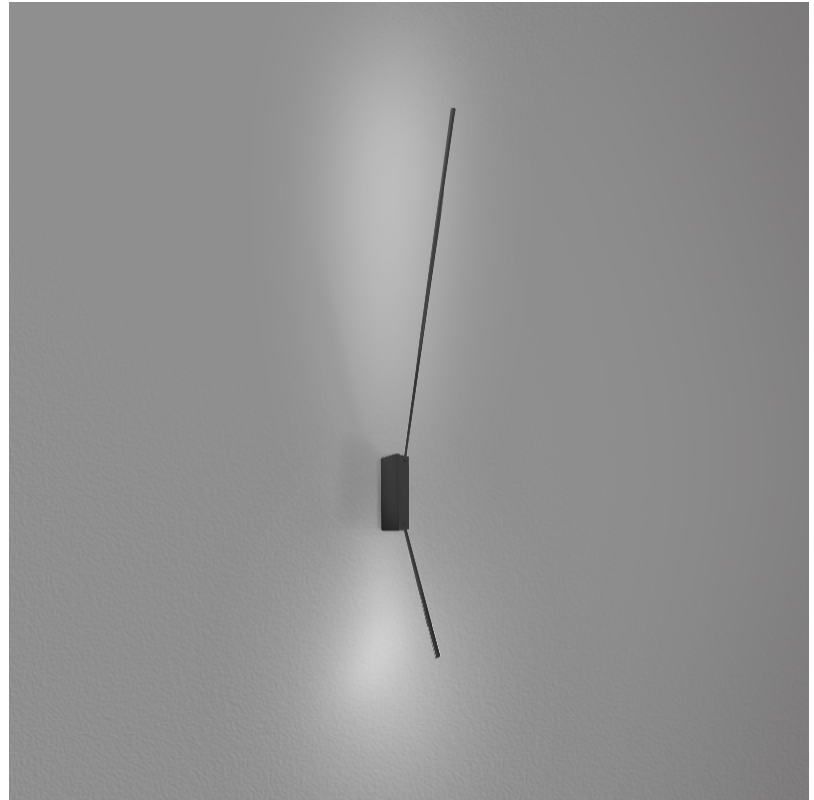

SPILLO 1 ROD SURFACE

D42034- -

base number
 Color Temperature Finish Options

- To build a product code in our configurator select the specify button on the base model # product page
- To build a manual product code on this datasheet choose from the options listed below in blue font and add the suffix to the base model #

GENERAL

Series: Spillo
 Subseries: Spillo 1 Rod
 Brand: Icone
 Division: Design
 Mounting Type: Surface
 Mounting Location: Wall
 Subcategory: Ambient

PHYSICAL

Shape: Rectangle
 Width (mm): 32
 Width (in): 1 ¼
 Height (mm): 500
 Height (in): 19 11/16
 Extension (mm): 460
 Extension (in): 18 1/8
 Light Distribution: Direct / Indirect
 Fixture Finish: WHI / WHC / BLK / BGD
 Fixture Material: Brass

GENERAL

Series: Spillo
 Subseries: Spillo 1 Rod
 Brand: Icone
 Division: Design
 Mounting Type: Surface
 Mounting Location: Wall
 Subcategory: Ambient

PHYSICAL

Shape: Rectangle
 Width (mm): 32
 Width (in): 1 1/4
 Height (mm): 970
 Height (in): 38 3/16
 Extension (mm): 860
 Extension (in): 33 7/8
 Light Distribution: Direct / Indirect
 Fixture Finish: WHI / WHC / BLK / BGD
 Fixture Material: Brass

LED

Color Temperature (°K): 2700 / 3000
 Nominal Lumen (lm): 990
 CRI: >90 CRI
 Lamp Life (hrs): 50000

OPTICAL

Adjustability: Tilt 90°

RATINGS AND CERTIFICATIONS

Certified By: Certified for North American Standards
 IP rating: IP20