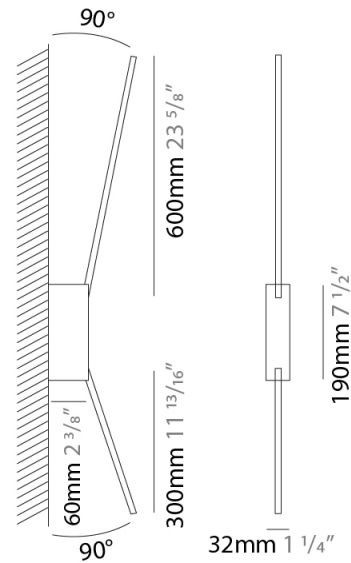

SPILLO 2 ROD SURFACE

D42046- -

base number
Color   Finish
Temperature   Options

PROJECT
TYPE
SPECIFIER
QUANTITY
DATE

1. To build a product code in our configurator select the specify button on the base model # product page
2. To build a manual product code on this datasheet choose from the options listed below in blue font and add the suffix to the base model #

GENERAL

Series: Spillo
Subseries: Spillo 2 Rod
Brand: Icone
Division: Design
Mounting Type: Surface
Mounting Location: Wall
Subcategory: Ambient

PHYSICAL

Shape: Rectangle
Width (mm): 32
Width (in): 1 1/4
Height (mm): 1090
Height (in): 42 15/16
Extension (mm): 660
Extension (in): 26
Light Distribution: Direct / Indirect
Fixture Finish: WHI / WHC / BLK / BGD
Fixture Material: Brass

ELECTRICAL

Lamp Type: LED
Total Output Wattage (W): 11.88
Dimming: Non-Dimmable
Driver Included: Yes
Driver Location: Integrated
Driver Type: Constant Voltage - 120 / 277Vac
Driver Class: Class 2
Input Voltage (V): 120 - 277
Output Voltage (V): 12
Upon Request: (Not included - see components) Remote: 0-10Vdc dimming

LED

Color Temperature (°K): 2700 / 3000
Nominal Lumen (lm): 990
CRI: >90 CRI
Lamp Life (hrs): 50000

OPTICAL

Adjustability: Tilt 90°

RATINGS AND CERTIFICATIONS

Certified By: Certified for North American Standards
IP rating: IP20