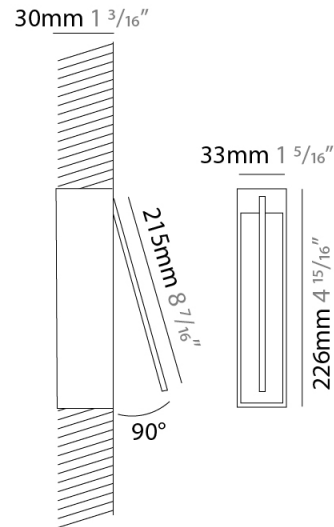

PROJECT
TYPE
SPECIFIER
QUANTITY
DATE

SPILLO 1 ROD RECESSED

D46004- -

base number   Color   Finish
Temperature   Options

1. To build a product code in our configurator select the specify button on the base model # product page
2. To build a manual product code on this datasheet choose from the options listed below in blue font and add the suffix to the base model #

GENERAL

Series: Spillo
Subseries: Spillo 1 Rod
Brand: Icone
Division: Design
Mounting Type: Recessed
Mounting Location: Wall
Subcategory: Ambient

PHYSICAL

Shape: Rectangle
Width (mm): 33
Width (in): 1 ⁵/₁₆
Height (mm): 226
Height (in): 8 ⁷/₈
Min. Recessing Depth (mm): 30
Min. Recessing Depth (in): 1 ³/₁₆
Light Distribution: Adjustable
[Fixture Finish: WHI / BLK / CHR / BGD](#)
Fixture Material: Brass

ELECTRICAL

Lamp Type: LED
Total Output Wattage (W): 2.64
Dimming: 0-10V Dimming
Driver Included: No
Driver Location: Remote
Driver Type: Constant Voltage - 120 / 277Vac
Driver Class: Class 2
Input Voltage (V): 120 - 277
Output Voltage (V): 12
Upon Request: (Not included, see components) 0-10Vdc dimming / 277Vac

LED

[Color Temperature (°K): 2700 / 3000](#)
Nominal Lumen (lm): 220
CRI: >90 CRI
Lamp Life (hrs): 50000

OPTICAL

Adjustability: Tilt 120°

RATINGS AND CERTIFICATIONS

Certified By: Certified for North American Standards
IP rating: IP20