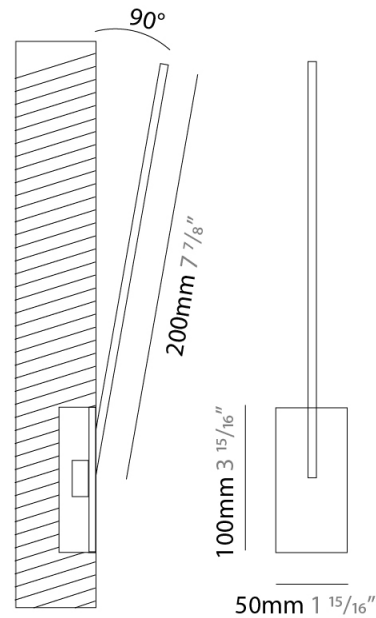

PROJECT	_____
TYPE	_____
SPECIFIER	_____
QUANTITY	_____
DATE	_____

SPILLO 1 ROD RECESSED

D46012- _____ - _____
base number   Color   Finish
                                 Temperature   Options

1. To build a product code in our configurator select the specify button on the base model # product page
2. To build a manual product code on this datasheet choose from the options listed below in blue font and add the suffix to the base model #

GENERAL

Series: Spillo
Subseries: Spillo 1 Rod
Brand: Icone
Division: Design
Mounting Type: Recessed
Mounting Location: Wall
Subcategory: Ambient

PHYSICAL

Shape: Rectangle
Width (mm): 50
Width (in): 1 ¹⁵/₁₆
Height (mm): 200
Height (in): 7 ⁷/₈
Light Distribution: Adjustable
Fixture Finish: WHI / BLK / CHR / BGD
Fixture Material: Brass

ELECTRICAL

Lamp Type: LED
Total Output Wattage (W): 2.64
Dimming: 0-10V Dimming
Driver Included: No
Driver Location: Remote
Driver Type: Constant Voltage - 120 / 277Vac
Driver Class: Class 2
Input Voltage (V): 120 - 277
Output Voltage (V): 12
Upon Request: (Not included, see components) 0-10Vdc dimming / 277Vac

LED

Color Temperature (°K): 2700 / 3000
Nominal Lumen (lm): 220
CRI: >90 CRI
Lamp Life (hrs): 50000

OPTICAL

Adjustability: Tilt 120°

RATINGS AND CERTIFICATIONS

Certified By: Certified for North American Standards
IP rating: IP20