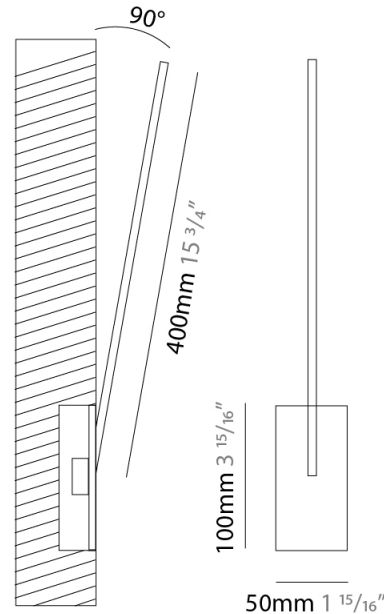

PROJECT	_____
TYPE	_____
SPECIFIER	_____
QUANTITY	_____
DATE	_____

SPILLO 1 ROD RECESSED

D46014- _____ - _____
base number   Color   Finish
                         Temperature   Options

1. To build a product code in our configurator select the specify button on the base model # product page
2. To build a manual product code on this datasheet choose from the options listed below in blue font and add the suffix to the base model #

GENERAL

Series: Spillo
Subseries: Spillo 1 Rod
Brand: Icone
Division: Design
Mounting Type: Recessed
Mounting Location: Wall
Subcategory: Ambient

PHYSICAL

Shape: Rectangle
Width (mm): 50
Width (in): 1 ¹⁵/₁₆
Height (mm): 400
Height (in): 15 ³/₄
Light Distribution: Adjustable
Fixture Finish: WHI / BLK / CHR / BGD
Fixture Material: Brass

ELECTRICAL

Lamp Type: LED
Total Output Wattage (W): 4.8
Dimming: 0-10V Dimming
Driver Included: No
Driver Location: Remote
Driver Type: Constant Voltage - 120Vac
Driver Class: Class 2
Input Voltage (V): 120
Output Voltage (V): 12
Upon Request: (Not included, see components) 0-10Vdc dimming / 277Vac

LED

Color Temperature (°K): 2700 / 3000
Nominal Lumen (lm): 440
CRI: >90 CRI
Lamp Life (hrs): 50000

OPTICAL

Adjustability: Tilt 120°

RATINGS AND CERTIFICATIONS

Certified By: Certified for North American Standards
IP rating: IP20