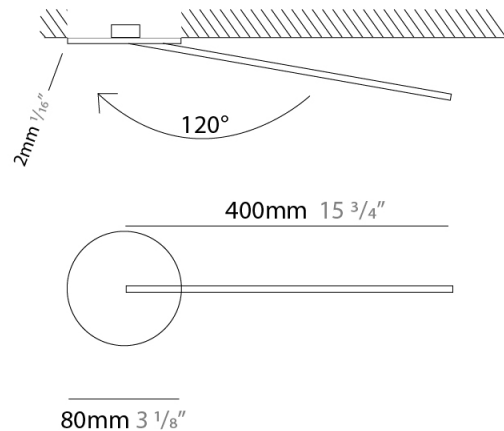

SPILLO 1 ROD ROUND BASE RECESSED

D46022- _____ - _____
base number   Color   Finish
                         Temperature   Options

1. To build a product code in our configurator select the specify button on the base model # product page
2. To build a manual product code on this datasheet choose from the options listed below in blue font and add the suffix to the base model #

GENERAL

Series: Spillo
Subseries: Spillo 1 Rod Round Base
Brand: Icone
Division: Design
Mounting Type: Recessed
Mounting Location: Wall
Subcategory: Ambient

PHYSICAL

Shape: Rectangle
Width (mm): 50
Width (in): 1 ¹⁵/₁₆
Height (mm): 400
Height (in): 15 ³/₄
Light Distribution: Adjustable
Fixture Finish: WHI / BLK / CHR / BGD
Fixture Material: Brass

ELECTRICAL

Lamp Type: LED
Total Output Wattage (W): 4.8
Dimming: 0-10V Dimming
Driver Included: No
Driver Location: Remote
Driver Type: Constant Voltage - 120Vac
Driver Class: Class 2
Input Voltage (V): 120
Output Voltage (V): 12
Upon Request: (Not included, see components) 0-10Vdc dimming / 277Vac

LED

Color Temperature (°K): 2700 / 3000
Nominal Lumen (lm): 440
CRI: >90 CRI
Lamp Life (hrs): 50000

OPTICAL

Adjustability: Tilt 120°

RATINGS AND CERTIFICATIONS

Certified By: Certified for North American Standards
IP rating: IP20