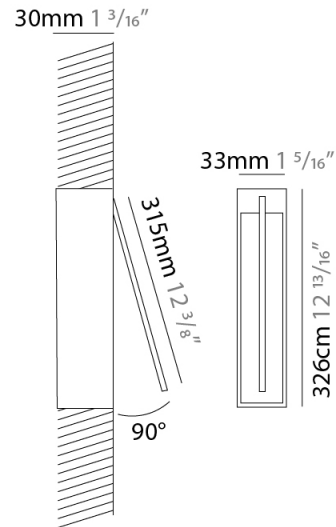

PROJECT
TYPE
SPECIFIER
QUANTITY
DATE

SPILLO 1 ROD RECESSED

D46005-

base number   Color   Finish
Temperature   Options

1. To build a product code in our configurator select the specify button on the base model # product page
2. To build a manual product code on this datasheet choose from the options listed below in blue font and add the suffix to the base model #

GENERAL

Series: Spillo
Subseries: Spillo 1 Rod
Brand: Icone
Division: Design
Mounting Type: Recessed
Mounting Location: Wall
Subcategory: Ambient

PHYSICAL

Shape: Rectangle
Width (mm): 33
Width (in): 1 ⁵/₁₆
Height (mm): 326
Height (in): 12 ¹³/₁₆
Min. Recessing Depth (mm): 30
Min. Recessing Depth (in): 1 ³/₁₆
Light Distribution: Adjustable
Fixture Finish: WHI / BLK / CHR / BGD
Fixture Material: Brass

ELECTRICAL

Lamp Type: LED
Total Output Wattage (W): 3.96
Dimming: 0-10V Dimming
Driver Included: No
Driver Location: Remote
Driver Type: Constant Voltage - 120 / 277Vac
Driver Class: Class 2
Input Voltage (V): 120 - 277
Output Voltage (V): 12
Upon Request: (Not included, see components) 0-10Vdc dimming / 277Vac

LED

Color Temperature (°K): 2700 / 3000
Nominal Lumen (lm): 330
CRI: >90 CRI
Lamp Life (hrs): 50000

OPTICAL

Adjustability: Tilt 120°

RATINGS AND CERTIFICATIONS

Certified By: Certified for North American Standards
IP rating: IP20