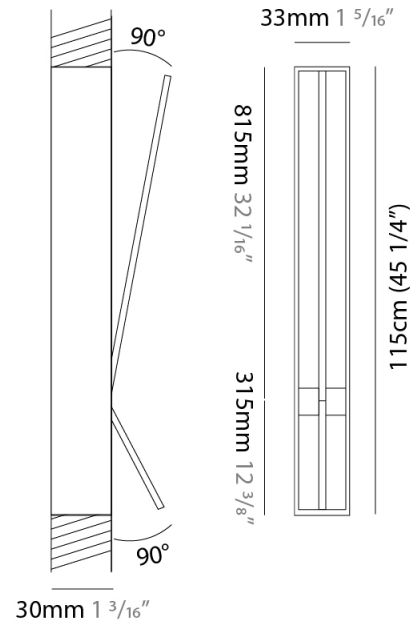

PROJECT	
TYPE	
SPECIFIER	
QUANTITY	
DATE	

SPILLO 2 ROD RECESSED

D46027- -

base number
Color   Temperature   Finish   Options

1. To build a product code in our configurator select the specify button on the base model # product page
2. To build a manual product code on this datasheet choose from the options listed below in blue font and add the suffix to the base model #

GENERAL

Series: Spillo
Subseries: Spillo 2 Rod
Brand: Icone
Division: Design
Mounting Type: Recessed
Mounting Location: Wall
Subcategory: Ambient

PHYSICAL

Shape: Rectangle
Width (mm): 33
Width (in): 1 ⁵/₁₆
Height (mm): 1150
Height (in): 45 ¹/₄
Min. Recessing Depth (mm): 30
Min. Recessing Depth (in): 1 ³/₁₆
Light Distribution: Adjustable
[Fixture Finish: WHI / BLK / CHR / BGD](#)
Fixture Material: Brass

ELECTRICAL

Lamp Type: LED
Total Output Wattage (W): 14.52
Dimming: 0-10V Dimming
Driver Included: No
Driver Location: Remote
Driver Type: Constant Voltage - 120Vac
Driver Class: Class 2
Input Voltage (V): 120 - 277
Output Voltage (V): 12
Upon Request: (Not included, see components) 0-10Vdc dimming / 277Vac

LED

[Color Temperature (°K): 2700 / 3000](#)
Nominal Lumen (lm): 1210
CRI: >90 CRI
Lamp Life (hrs): 50000

OPTICAL

Adjustability: Tilt 90°

RATINGS AND CERTIFICATIONS

Certified By: Certified for North American Standards
IP rating: IP20