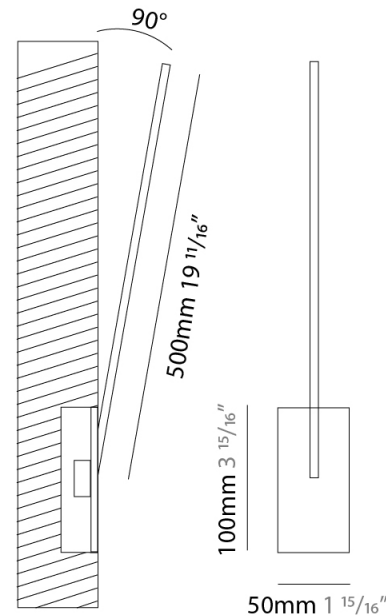

PROJECT	_____
TYPE	_____
SPECIFIER	_____
QUANTITY	_____
DATE	_____

SPILLO 1 ROD RECESSED

D46015- _____ - _____
base number   Color   Finish
                         Temperature   Options

1. To build a product code in our configurator select the specify button on the base model # product page
2. To build a manual product code on this datasheet choose from the options listed below in blue font and add the suffix to the base model #

GENERAL

Series: Spillo
Subseries: Spillo 1 Rod
Brand: Icone
Division: Design
Mounting Type: Recessed
Mounting Location: Wall
Subcategory: Ambient

PHYSICAL

Shape: Rectangle
Width (mm): 50
Width (in): 1 15/16
Height (mm): 500
Height (in): 19 11/16
Light Distribution: Adjustable
Fixture Finish: WHI / BLK / CHR / BGD
Fixture Material: Brass

ELECTRICAL

Lamp Type: LED
Total Output Wattage (W): 6.6
Dimming: 0-10V Dimming
Driver Included: No
Driver Location: Remote
Driver Type: Constant Voltage - 120Vac
Driver Class: Class 2
Input Voltage (V): 120
Output Voltage (V): 12
Upon Request: (Not included, see components) 0-10Vdc dimming / 277Vac

LED

Color Temperature (°K): 2700 / 3000
Nominal Lumen (lm): 550
CRI: >90 CRI
Lamp Life (hrs): 50000

OPTICAL

Adjustability: Tilt 120°

RATINGS AND CERTIFICATIONS

Certified By: Certified for North American Standards
IP rating: IP20