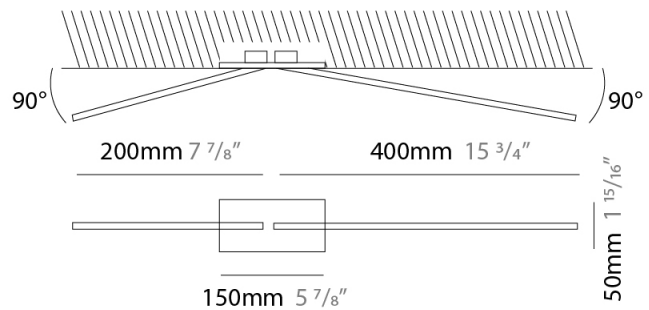

PROJECT _____
TYPE _____
SPECIFIER _____
QUANTITY _____
DATE _____

SPILLO 2 ROD RECESSED

D46029- _____ - _____

base number   Color _____   Finish _____
Temperature   Options

1. To build a product code in our configurator select the specify button on the base model # product page
2. To build a manual product code on this datasheet choose from the options listed below in blue font and add the suffix to the base model #

GENERAL

Series: Spillo
Subseries: Spillo 2 Rod
Brand: Icone
Division: Design
Mounting Type: Recessed
Mounting Location: Ceiling
Subcategory: Ambient

PHYSICAL

Shape: Rectangle
Length (mm): 50
Length (in): 1 ¹⁵/₁₆
Width (mm): 600
Width (in): 23 ⁵/₆
Height (mm): 400
Height (in): 15 ³/₄
Light Distribution: Adjustable
Fixture Finish: WHI / BLK / CHR / BGD
Fixture Material: Brass

ELECTRICAL

Lamp Type: LED
Total Output Wattage (W): 7.44
Dimming: 0-10V Dimming
Driver Included: No
Driver Location: Remote
Driver Type: Constant Voltage - 120Vac
Driver Class: Class 2
Input Voltage (V): 120 - 277
Output Voltage (V): 12
Upon Request: (Not included, see components) 0-10Vdc dimming / 277Vac

LED

Color Temperature (°K): 2700 / 3000
Nominal Lumen (lm): 660
CRI: >90 CRI
Lamp Life (hrs): 50000

OPTICAL

Adjustability: Tilt 90°

RATINGS AND CERTIFICATIONS

Certified By: Certified for North American Standards
IP rating: IP20