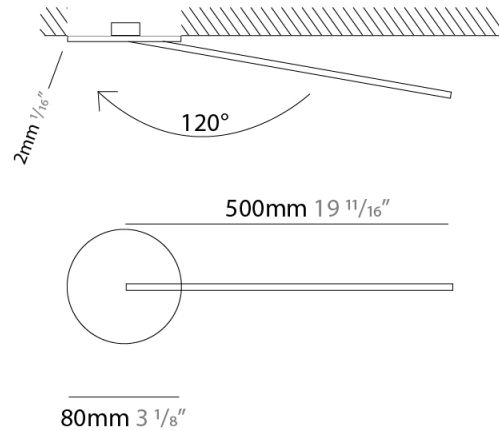

PROJECT
TYPE
SPECIFIER
QUANTITY
DATE

SPILLO 1 ROD RECESSED

D46023- -
base number   Color   Finish
                         Temperature   Options

1. To build a product code in our configurator select the specify button on the base model # product page
2. To build a manual product code on this datasheet choose from the options listed below in blue font and add the suffix to the base model #

GENERAL

Series: Spillo
Subseries: Spillo 1 Rod
Brand: Icone
Division: Design
Mounting Type: Recessed
Mounting Location: Wall
Subcategory: Ambient

PHYSICAL

Shape: Rectangle
Width (mm): 50
Width (in): 1 ¹⁵/₁₆
Height (mm): 500
Height (in): 19 ¹¹/₁₆
Light Distribution: Adjustable
Fixture Finish: WHI / BLK / CHR / BGD
Fixture Material: Brass

ELECTRICAL

Lamp Type: LED
Total Output Wattage (W): 6.6
Dimming: 0-10V Dimming
Driver Included: No
Driver Location: Remote
Driver Type: Constant Voltage - 120Vac
Driver Class: Class 2
Input Voltage (V): 120
Output Voltage (V): 12
Upon Request: (Not included, see components) 0-10Vdc dimming / 277Vac

LED

Color Temperature (°K): 2700 / 3000
Nominal Lumen (lm): 550
CRI: >90 CRI
Lamp Life (hrs): 50000

OPTICAL

Adjustability: Tilt 120°

RATINGS AND CERTIFICATIONS

Certified By: Certified for North American Standards
IP rating: IP20