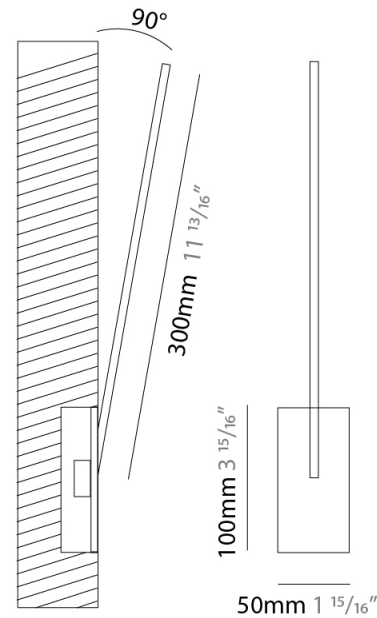

PROJECT	_____
TYPE	_____
SPECIFIER	_____
QUANTITY	_____
DATE	_____

SPILLO 1 ROD RECESSED

D46013- _____ - _____
base number   Color   Finish
                                         Temperature   Options

1. To build a product code in our configurator select the specify button on the base model # product page
2. To build a manual product code on this datasheet choose from the options listed below in blue font and add the suffix to the base model #

GENERAL

Series: Spillo
Subseries: Spillo 1 Rod
Brand: Icone
Division: Design
Mounting Type: Recessed
Mounting Location: Wall
Subcategory: Ambient

PHYSICAL

Shape: Rectangle
Width (mm): 50
Width (in): 1 15/16
Height (mm): 300
Height (in): 11 13/16
Light Distribution: Adjustable
Fixture Finish: WHI / BLK / CHR / BGD
Fixture Material: Brass

ELECTRICAL

Lamp Type: LED
Total Output Wattage (W): 3.96
Dimming: 0-10V Dimming
Driver Included: No
Driver Location: Remote
Driver Type: Constant Voltage - 120 / 277Vac
Driver Class: Class 2
Input Voltage (V): 120 - 277
Output Voltage (V): 12
Upon Request: (Not included, see components) 0-10Vdc dimming / 277Vac

LED

Color Temperature (°K): 2700 / 3000
Nominal Lumen (lm): 330
CRI: >90 CRI
Lamp Life (hrs): 50000

OPTICAL

Adjustability: Tilt 120°

RATINGS AND CERTIFICATIONS

Certified By: Certified for North American Standards
IP rating: IP20