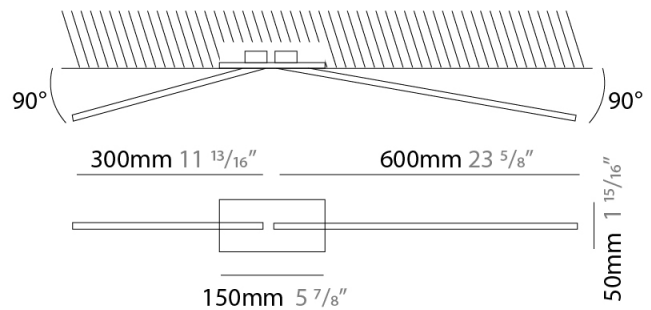

PROJECT	_____
TYPE	_____
SPECIFIER	_____
QUANTITY	_____
DATE	_____

SPILLO 2 ROD RECESSED

D46030- _____ - _____
base number   Color   Finish
                          Temperature   Options

1. To build a product code in our configurator select the specify button on the base model # product page
2. To build a manual product code on this datasheet choose from the options listed below in blue font and add the suffix to the base model #

GENERAL

Series: Spillo
Subseries: Spillo 2 Rod
Brand: Icone
Division: Design
Mounting Type: Recessed
Mounting Location: Ceiling
Subcategory: Ambient

PHYSICAL

Shape: Rectangle
Length (mm): 50
Length (in): 1 ¹⁵/₁₆
Width (mm): 900
Width (in): 35 ⁷/₁₆
Height (mm): 600
Height (in): 23 ⁵/₈
Light Distribution: Adjustable
Fixture Finish: WHI / BLK / CHR / BGD
Fixture Material: Brass

ELECTRICAL

Lamp Type: LED
Total Output Wattage (W): 11.88
Dimming: 0-10V Dimming
Driver Included: No
Driver Location: Remote
Driver Type: Constant Voltage - 120Vac
Driver Class: Class 2
Input Voltage (V): 120
Output Voltage (V): 12
Upon Request: (Not included, see components) 0-10Vdc dimming / 277Vac

LED

Color Temperature (°K): 2700 / 3000
Nominal Lumen (lm): 990
CRI: >90 CRI
Lamp Life (hrs): 50000

OPTICAL

Adjustability: Tilt 90°

RATINGS AND CERTIFICATIONS

Certified By: Certified for North American Standards
IP rating: IP20