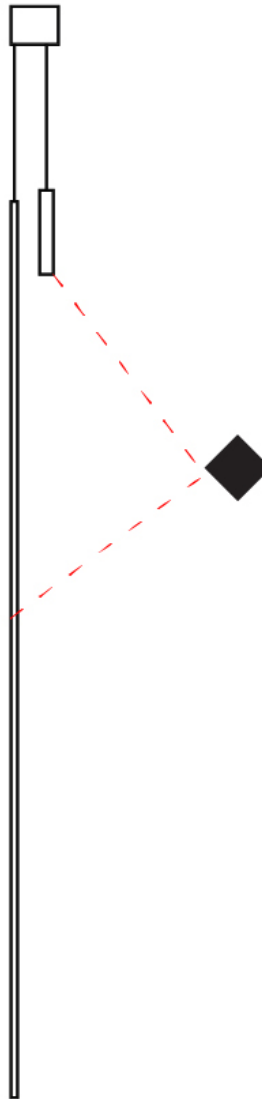

## SPILLO VERTICAL SUSPENSION

**D42051-** -  
 base number      Color      Finish  
                          Temperature      Options

- To build a product code in our configurator select the specify button on the base model # product page
- To build a manual product code on this datasheet choose from the options listed below in blue font and add the suffix to the base model #

### GENERAL

Series: Spillo  
 Subseries: Spillo Vertical  
 Brand: Icone  
 Division: Design  
 Mounting Type: Suspension  
 Mounting Location: Ceiling  
 Subcategory: Ambient

### PHYSICAL

Shape: Rectangle  
 Height (mm): 1700  
 Height (in): 66 <sup>15</sup>/<sub>16</sub>  
 Max. Overall Height (mm): 3000  
 Max. Overall Height (in): 118 <sup>1</sup>/<sub>8</sub>  
 Light Distribution: Direct / Indirect  
 Fixture Finish: WHI / CHR / BGD  
 Fixture Material: Brass

## SPILLO VERTICAL SUSPENSION

D42051-

PROJECT

TYPE

SPECIFIER

QUANTITY

DATE

D