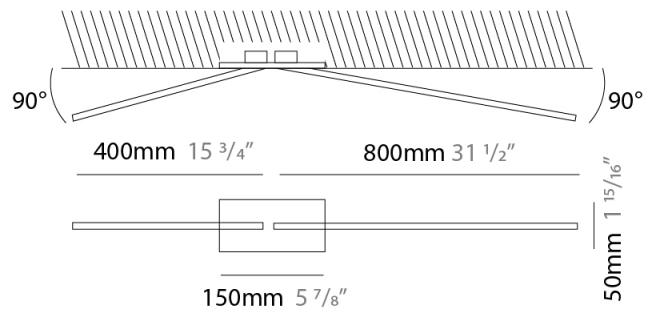

PROJECT	_____
TYPE	_____
SPECIFIER	_____
QUANTITY	_____
DATE	_____

SPILLO 2 ROD RECESSED

D46031- _____ - _____
base number   Color   Finish
                         Temperature   Options

1. To build a product code in our configurator select the specify button on the base model # product page
2. To build a manual product code on this datasheet choose from the options listed below in blue font and add the suffix to the base model #

GENERAL

Series: Spillo
Subseries: Spillo 2 Rod
Brand: Icone
Division: Design
Mounting Type: Recessed
Mounting Location: Ceiling
Subcategory: Ambient

PHYSICAL

Shape: Rectangle
Length (mm): 50
Length (in): 1 ¹⁵/₁₆
Width (mm): 1200
Width (in): 47 ¹/₄
Height (mm): 800
Height (in): 31 ¹/₂
Light Distribution: Adjustable
Fixture Finish: WHI / BLK / CHR / BGD
Fixture Material: Brass

ELECTRICAL

Lamp Type: LED
Total Output Wattage (W): 15.36
Dimming: 0-10V Dimming
Driver Included: No
Driver Location: Remote
Driver Type: Constant Voltage - 120Vac
Driver Class: Class 2
Input Voltage (V): 120 - 277
Output Voltage (V): 12
Upon Request: (Not included, see components) 0-10Vdc dimming / 277Vac

LED

Color Temperature (°K): 2700 / 3000
Nominal Lumen (lm): 1320
CRI: >90 CRI
Lamp Life (hrs): 50000

OPTICAL

Adjustability: Tilt 90°

RATINGS AND CERTIFICATIONS

Certified By: Certified for North American Standards
IP rating: IP20