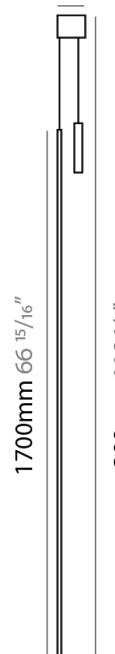

PROJECT
TYPE
SPECIFIER
QUANTITY
DATE

SPILLO VERTICAL SUSPENSION

D42051- -
base number   Color   Finish
                         Temperature   Options

1. To build a product code in our configurator select the specify button on the base model # product page
2. To build a manual product code on this datasheet choose from the options listed below in blue font and add the suffix to the base model #

GENERAL

Series: Spillo
Subseries: Spillo Vertical
Brand: Icone
Division: Design
Mounting Type: Suspension
Mounting Location: Ceiling
Subcategory: Ambient

PHYSICAL

Shape: Rectangle
Height (mm): 1700
Height (in): 66 ¹⁵/₁₆
Max. Overall Height (mm): 3000
Max. Overall Height (in): 118 ¹/₈
Light Distribution: Direct / Indirect
Fixture Finish: WHI / CHR / BGD
Fixture Material: Brass

ELECTRICAL

Lamp Type: LED
Total Output Wattage (W): 20
Dimming: 0-10V Dimming
Driver Location: Integrated
Driver Type: Constant Voltage - 120Vac - non-dimming
Driver Class: Class 2
Input Voltage (V): 120 - 277
Output Voltage (V): 12
Upon Request: (Not included - see components) Remote: 0-10Vdc dimming / 277Vac

LED

Color Temperature (°K): 2700 / 3000
Nominal Lumen (lm): 1650
CRI: >90 CRI
Lamp Life (hrs): 50000

OPTICAL

RATINGS AND CERTIFICATIONS

Certified By: Certified for North American Standards
IP rating: IP20

25mm 1"