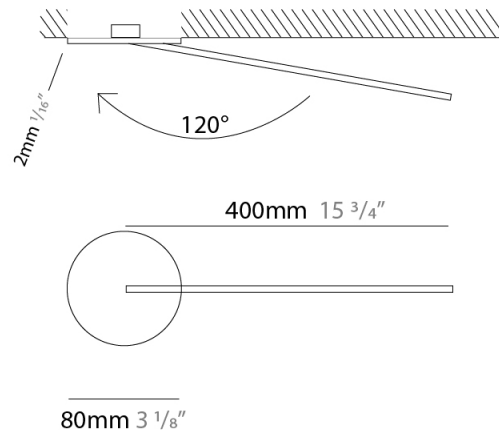

GENERAL

Series: Spillo
 Subseries: Spillo 1 Rod
 Brand: Icone
 Division: Design
 Mounting Type: Surface
 Mounting Location: Wall
 Subcategory: Ambient

PHYSICAL

Shape: Rectangle
 Width (mm): 32
 Width (in): 1 ¼
 Height (mm): 500
 Height (in): 19 11/16
 Extension (mm): 460
 Extension (in): 18 1/8
 Light Distribution: Direct / Indirect
 Fixture Finish: WHI / WHC / BLK / BGD
 Fixture Material: Brass

GENERAL

Series: Spillo
 Subseries: Spillo 1 Rod
 Brand: Icone
 Division: Design
 Mounting Type: Recessed
 Mounting Location: Wall
 Subcategory: Ambient

PHYSICAL

Shape: Rectangle
 Width (mm): 33
 Width (in): 1 5/16
 Height (mm): 426
 Height (in): 16 3/4
 Min. Recessing Depth (mm): 30
 Min. Recessing Depth (in): 1 3/16
 Light Distribution: Adjustable
 Fixture Finish: WHI / BLK / CHR / BGD
 Fixture Material: Brass

GENERAL

Series: Spillo
 Subseries: Spillo 1 Rod Round Base
 Brand: Icone
 Division: Design
 Mounting Type: Recessed
 Mounting Location: Wall
 Subcategory: Ambient

PHYSICAL

Shape: Rectangle
 Width (mm): 50
 Width (in): 1 ¹⁵/₁₆
 Height (mm): 400
 Height (in): 15 ³/₄
 Light Distribution: Adjustable
 Fixture Finish: WHI / BLK / CHR / BGD
 Fixture Material: Brass

LED

Color Temperature (°K): 2700 / 3000
 Nominal Lumen (lm): 440
 CRI: >90 CRI
 Lamp Life (hrs): 50000

OPTICAL

Adjustability: Tilt 120°

RATINGS AND CERTIFICATIONS

Certified By: Certified for North American Standards
 IP rating: IP20