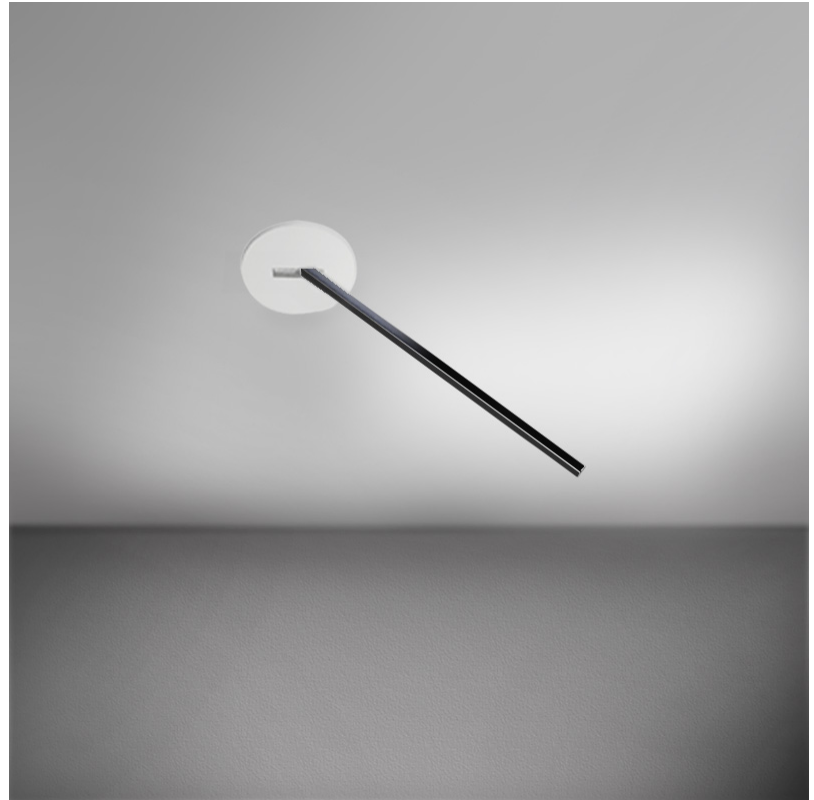

PROJECT	_____
TYPE	_____
SPECIFIER	_____
QUANTITY	_____
DATE	_____

SPILLO 1 ROD ROUND BASE RECESSED

D46022- _____ - _____
base number   Color   Finish
                         Temperature   Options

1. To build a product code in our configurator select the specify button on the base model # product page
2. To build a manual product code on this datasheet choose from the options listed below in blue font and add the suffix to the base model #

GENERAL

Series: Spillo
Subseries: Spillo 1 Rod Round Base
Brand: Icone
Division: Design
Mounting Type: Recessed
Mounting Location: Wall
Subcategory: Ambient

PHYSICAL

Shape: Rectangle
Width (mm): 50
Width (in): 1 ¹⁵/₁₆
Height (mm): 400
Height (in): 15 ³/₄
Light Distribution: Adjustable
Fixture Finish: WHI / BLK / CHR / BGD
Fixture Material: Brass

ELECTRICAL

Lamp Type: LED
Total Output Wattage (W): 4.8
Dimming: 0-10V Dimming
Driver Included: No
Driver Location: Remote
Driver Type: Constant Voltage - 120Vac
Driver Class: Class 2
Input Voltage (V): 120
Output Voltage (V): 12
Upon Request: (Not included, see components) 0-10Vdc dimming / 277Vac

LED

Color Temperature (°K): 2700 / 3000
Nominal Lumen (lm): 440
CRI: >90 CRI
Lamp Life (hrs): 50000

OPTICAL

Adjustability: Tilt 120°

RATINGS AND CERTIFICATIONS

Certified By: Certified for North American Standards
IP rating: IP20