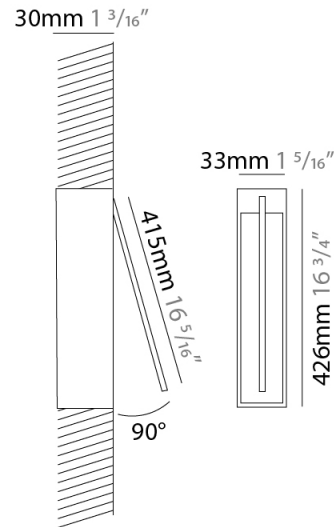

GENERAL

Series: Spillo
 Subseries: Spillo 1 Rod
 Brand: Icone
 Division: Design
 Mounting Type: Surface
 Mounting Location: Wall
 Subcategory: Ambient

PHYSICAL

Shape: Rectangle
 Width (mm): 32
 Width (in): 1 ¼
 Height (mm): 500
 Height (in): 19 11/16
 Extension (mm): 460
 Extension (in): 18 1/8
 Light Distribution: Direct / Indirect
 Fixture Finish: WHI / WHC / BLK / BGD
 Fixture Material: Brass

GENERAL

Series: Spillo
 Subseries: Spillo 1 Rod
 Brand: Icone
 Division: Design
 Mounting Type: Recessed
 Mounting Location: Wall
 Subcategory: Ambient

PHYSICAL

Shape: Rectangle
 Width (mm): 33
 Width (in): 1 5/16
 Height (mm): 426
 Height (in): 16 3/4
 Min. Recessing Depth (mm): 30
 Min. Recessing Depth (in): 1 3/16
 Light Distribution: Adjustable
 Fixture Finish: WHI / BLK / CHR / BGD
 Fixture Material: Brass

LED

Color Temperature (°K): 2700 / 3000
 Nominal Lumen (lm): 440
 CRI: >90 CRI
 Lamp Life (hrs): 50000

OPTICAL

Adjustability: Tilt 120°

RATINGS AND CERTIFICATIONS

Certified By: Certified for North American Standards
 IP rating: IP20

GENERAL

Series: Spillo
 Subseries: Spillo 1 Rod
 Brand: Icone
 Division: Design
 Mounting Type: Recessed
 Mounting Location: Wall
 Subcategory: Ambient

PHYSICAL

Shape: Rectangle
 Width (mm): 50
 Width (in): 1 15/16
 Height (mm): 400
 Height (in): 15 3/4
 Light Distribution: Adjustable
 Fixture Finish: WHI / BLK / CHR / BGD
 Fixture Material: Brass