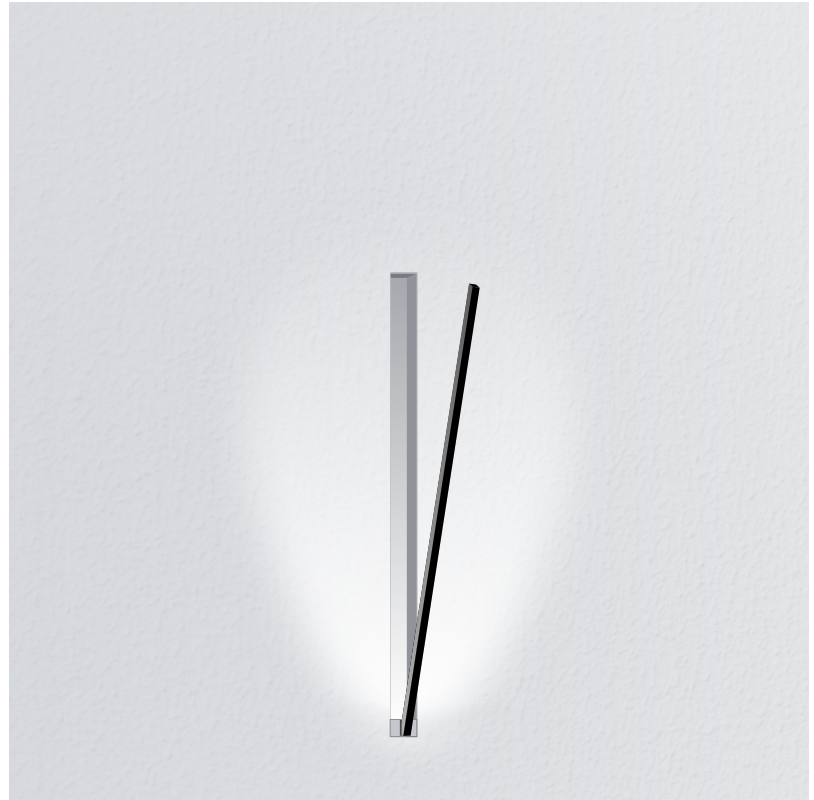

SPILLO 1 ROD RECESSED

D46007- _____ - _____

base number   Color _____   Finish _____
                                         Temperature   Options

1. To build a product code in our configurator select the specify button on the base model # product page
2. To build a manual product code on this datasheet choose from the options listed below in blue font and add the suffix to the base model #

GENERAL

Series: Spillo
Subseries: Spillo 1 Rod
Partner: Icone
Division: Design
Installation: Recessed
Product Type: Wall Recessed
Mounting Location: Wall
Light Distribution: Adjustable

PHYSICAL

Shape: Rectangle
Width (mm): 33
Width (in): 1 ⁵/₁₆"
Height (mm): 526
Height (in): 20 ¹¹/₁₆"
Min. Recessing Depth (mm): 30
Min. Recessing Depth (in): 1 ³/₁₆"
[Fixture Finish: WHI / BLK / CHR / BGD](#)
Fixture Material: Brass

ELECTRICAL

Lamp Type: LED
Total Output Wattage (W): 6.6
Dimming: 0-10V Dimming
Driver Included: No
Driver Location: Remote
Driver Type: Constant Voltage - 120 / 277Vac
Driver Class: Class 2
Input Voltage (V): 120 - 277
Output Voltage (V): 12
Upon Request: (Not included, see components) 0-10Vdc dimming / 277Vac

LED

[Color Temperature (°K): 2700 / 3000](#)
Nominal Lumen (lm): 550
CRI: >90 CRI
Lamp Life (hrs): 50000

OPTICAL

Adjustability: Tilt 120°

RATINGS AND CERTIFICATIONS

Certified By: Certified for North American Standards
IP rating: IP20