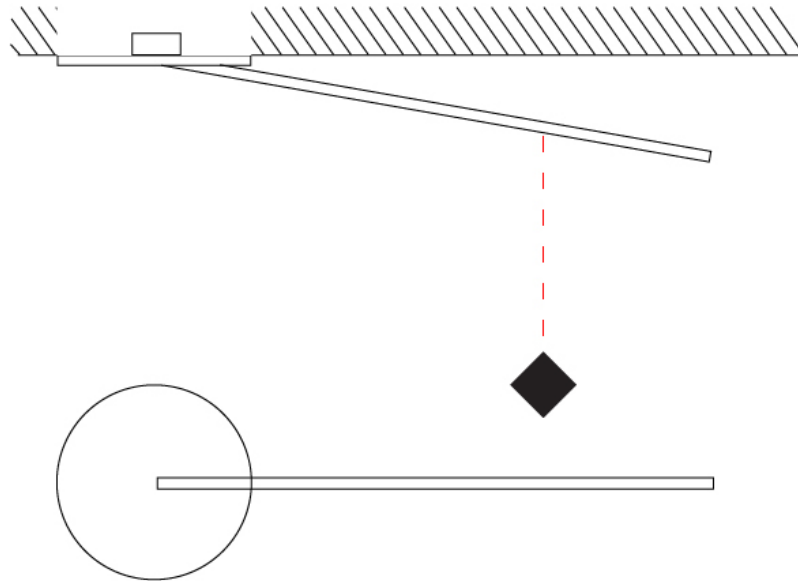

SPILO 1 ROD RECESSED

D46023-

PROJECT
TYPE
SPECIFIER
QUANTITY
DATE

D