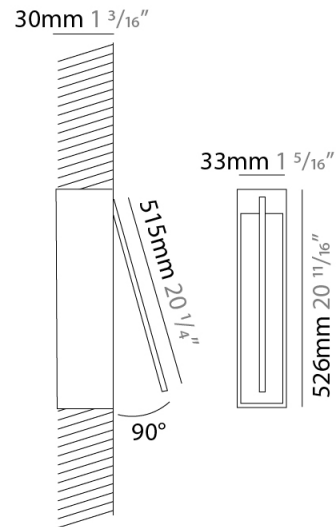

SPILLO 1 ROD RECESSED

D46007- _____ - _____

base number   Color _____   Finish _____
                                         Temperature   Options

1. To build a product code in our configurator select the specify button on the base model # product page
2. To build a manual product code on this datasheet choose from the options listed below in blue font and add the suffix to the base model #

GENERAL

Series: Spillo
Subseries: Spillo 1 Rod
Partner: Icone
Division: Design
Installation: Recessed
Product Type: Wall Recessed
Mounting Location: Wall
Light Distribution: Adjustable

PHYSICAL

Shape: Rectangle
Width (mm): 33
Width (in): 1 ⁵/₁₆"
Height (mm): 526
Height (in): 20 ¹¹/₁₆"
Min. Recessing Depth (mm): 30
Min. Recessing Depth (in): 1 ³/₁₆"
[Fixture Finish: WHI / BLK / CHR / BGD](#)
Fixture Material: Brass

ELECTRICAL

Lamp Type: LED
Total Output Wattage (W): 6.6
Dimming: 0-10V Dimming
Driver Included: No
Driver Location: Remote
Driver Type: Constant Voltage - 120 / 277Vac
Driver Class: Class 2
Input Voltage (V): 120 - 277
Output Voltage (V): 12
Upon Request: (Not included, see components) 0-10Vdc dimming / 277Vac

LED

[Color Temperature (°K): 2700 / 3000](#)
Nominal Lumen (lm): 550
CRI: >90 CRI
Lamp Life (hrs): 50000

OPTICAL

Adjustability: Tilt 120°

RATINGS AND CERTIFICATIONS

Certified By: Certified for North American Standards
IP rating: IP20