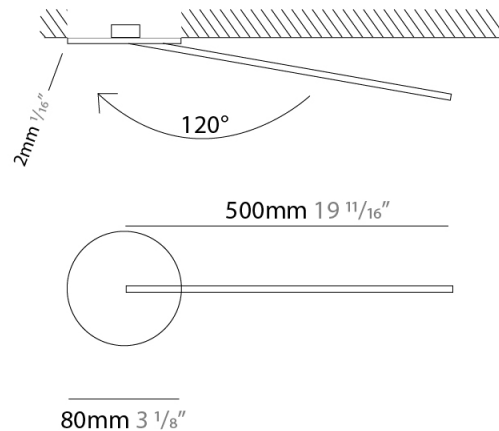

PROJECT
TYPE
SPECIFIER
QUANTITY
DATE

SPILLO 1 ROD RECESSED

D46023-

base number
Color   Finish
Temperature   Options

1. To build a product code in our configurator select the specify button on the base model # product page
2. To build a manual product code on this datasheet choose from the options listed below in blue font and add the suffix to the base model #

GENERAL

Series: Spillo
Subseries: Spillo 1 Rod
Partner: Icone
Division: Design
Installation: Recessed
Product Type: Ceiling Recessed
Mounting Location: Ceiling
Light Distribution: Adjustable

PHYSICAL

Shape: Rectangle
Width (mm): 50
Width (in): 1 ¹⁵/₁₆
Height (mm): 500
Height (in): 19 ¹¹/₁₆
Fixture Finish: WHI / BLK / CHR / BGD
Fixture Material: Brass

ELECTRICAL

Lamp Type: LED
Total Output Wattage (W): 6.6
Dimming: 0-10V Dimming
Driver Included: No
Driver Location: Remote
Driver Type: Constant Voltage - 120Vac
Driver Class: Class 2
Input Voltage (V): 120
Output Voltage (V): 12
Upon Request: (Not included, see components) 0-10Vdc dimming / 277Vac

LED

Color Temperature (°K): 2700 / 3000
Nominal Lumen (lm): 550
CRI: >90 CRI
Lamp Life (hrs): 50000

OPTICAL

Adjustability: Tilt 120°

RATINGS AND CERTIFICATIONS

Certified By: Certified for North American Standards
IP rating: IP20