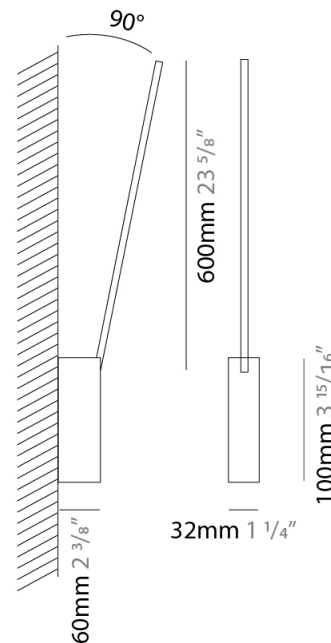

SPILLO 1 ROD SURFACE

D42033- -

base number
Color   Temperature   Finish   Options

1. To build a product code in our configurator select the specify button on the base model # product page
2. To build a manual product code on this datasheet choose from the options listed below in blue font and add the suffix to the base model #

GENERAL

Series: Spillo
Subseries: Spillo 1 Rod
Brand: Icone
Division: Design
Mounting Type: Surface
Mounting Location: Wall
Subcategory: Ambient

PHYSICAL

Shape: Rectangle
Width (mm): 32
Width (in): 1 ¼
Height (mm): 600
Height (in): 23 ⅝
Extension (mm): 560
Extension (in): 22 ⅛
Light Distribution: Direct / Indirect
Fixture Finish: WHI / WHC / BLK / BGD
Fixture Material: Brass

ELECTRICAL

Lamp Type: LED
Total Output Wattage (W): 6.6
Dimming: 0-10V Dimming
Driver Included: Yes
Driver Location: Integrated
Driver Type: Constant Voltage - 120-277Vac - non-dimming
Driver Class: Class 2
Input Voltage (V): Universal
Output Voltage (V): 12
Upon Request: (Included) Integral: 277Vac / (Not included, see components) Remote: 0-10Vdc dimming @120Vac only

LED

Color Temperature (°K): 2700 / 3000
Nominal Lumen (lm): 660
CRI: >90 CRI
Lamp Life (hrs): 50000

OPTICAL

Adjustability: Tilt 90°

RATINGS AND CERTIFICATIONS

Certified By: Certified for North American Standards
IP rating: IP20

PROJECT	_____
TYPE	_____
SPECIFIER	_____
QUANTITY	_____
DATE	_____