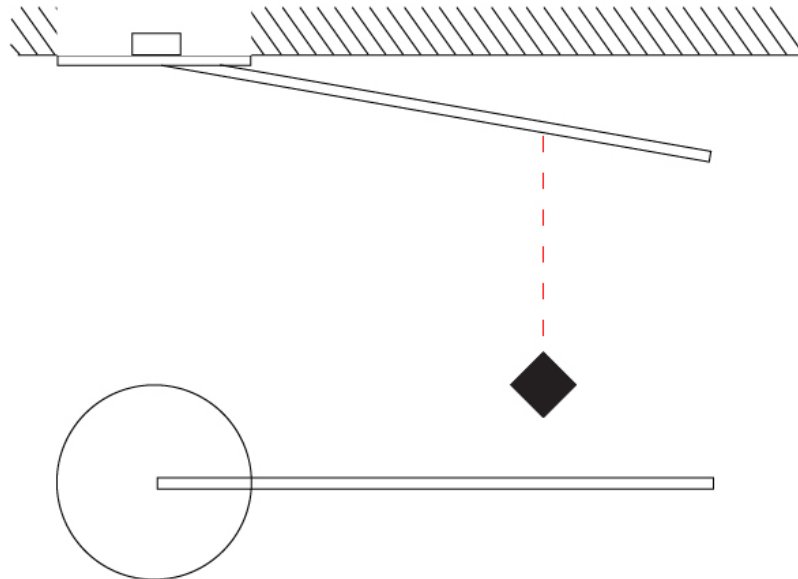

SPILLO 1 ROD RECESSED

D46024-

PROJECT

TYPE

SPECIFIER

QUANTITY

DATE

D