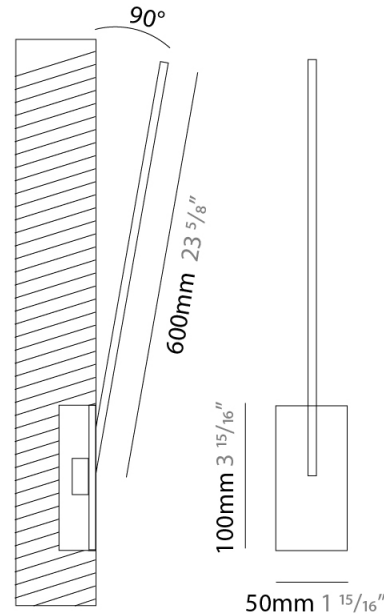

PROJECT	_____
TYPE	_____
SPECIFIER	_____
QUANTITY	_____
DATE	_____

SPILLO 1 ROD RECESSED

D46016- _____ - _____
base number   Color   Finish
                         Temperature   Options

1. To build a product code in our configurator select the specify button on the base model # product page
2. To build a manual product code on this datasheet choose from the options listed below in blue font and add the suffix to the base model #

GENERAL

Series: Spillo
Subseries: Spillo 1 Rod
Brand: Icone
Division: Design
Mounting Type: Recessed
Mounting Location: Wall
Subcategory: Ambient

PHYSICAL

Shape: Rectangle
Width (mm): 50
Width (in): 1 15/16
Height (mm): 600
Height (in): 23 5/8
Light Distribution: Adjustable
Fixture Finish: WHI / BLK / CHR / BGD
Fixture Material: Brass

ELECTRICAL

Lamp Type: LED
Total Output Wattage (W): 7.92
Dimming: 0-10V Dimming
Driver Included: No
Driver Location: Remote
Driver Type: Constant Voltage - 120Vac
Driver Class: Class 2
Input Voltage (V): 120
Output Voltage (V): 12
Upon Request: (Not included, see components) 0-10Vdc dimming / 277Vac

LED

Color Temperature (°K): 2700 / 3000
Nominal Lumen (lm): 660
CRI: >90 CRI
Lamp Life (hrs): 50000

OPTICAL

Adjustability: Tilt 120°

RATINGS AND CERTIFICATIONS

Certified By: Certified for North American Standards
IP rating: IP20