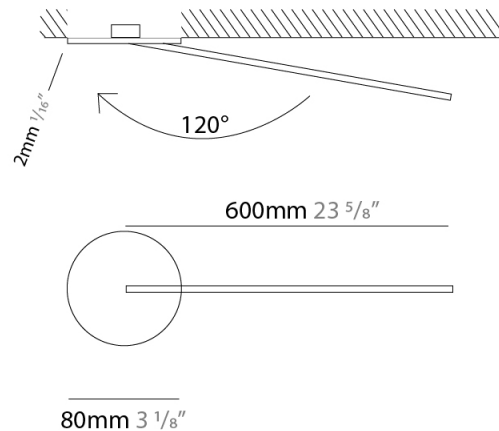

GENERAL

Series: Spillo
 Subseries: Spillo 1 Rod
 Brand: Icone
 Division: Design
 Mounting Type: Surface
 Mounting Location: Wall
 Subcategory: Ambient

PHYSICAL

Shape: Rectangle
 Width (mm): 32
 Width (in): 1 ¼
 Height (mm): 600
 Height (in): 23 ⅝
 Extension (mm): 560
 Extension (in): 22 ⅛
 Light Distribution: Direct / Indirect
 Fixture Finish: WHI / WHC / BLK / BGD
 Fixture Material: Brass

GENERAL

Series: Spillo
 Subseries: Spillo 1 Rod
 Brand: Icone
 Division: Design
 Mounting Type: Recessed
 Mounting Location: Wall
 Subcategory: Ambient

PHYSICAL

Shape: Rectangle
 Width (mm): 50
 Width (in): 1 15/16
 Height (mm): 600
 Height (in): 23 5/8
 Light Distribution: Adjustable
 Fixture Finish: WHI / BLK / CHR / BGD
 Fixture Material: Brass

GENERAL

Series: Spillo
 Subseries: Spillo 1 Rod
 Brand: Icone
 Division: Design
 Mounting Type: Recessed
 Mounting Location: Wall
 Subcategory: Ambient

PHYSICAL

Shape: Rectangle
 Width (mm): 50
 Width (in): 1 ¹⁵/₁₆
 Height (mm): 600
 Height (in): 23 ⁵/₈
 Light Distribution: Adjustable
 Fixture Finish: [WHI](#) / [BLK](#) / [CHR](#) / [BGD](#)
 Fixture Material: Brass

LED

Color Temperature (°K): [2700](#) / [3000](#)
 Nominal Lumen (lm): 660
 CRI: >90 CRI
 Lamp Life (hrs): 50000

OPTICAL

Adjustability: Tilt 120°

RATINGS AND CERTIFICATIONS

Certified By: Certified for North American Standards
 IP rating: IP20