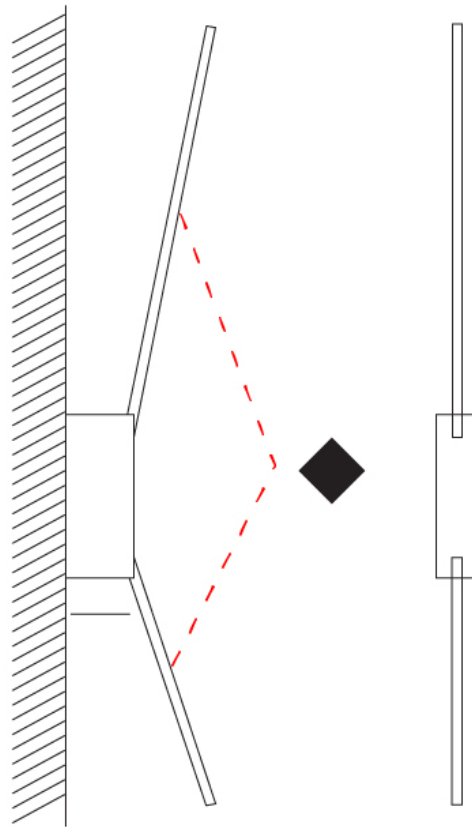

PROJECT	
TYPE	
SPECIFIER	
QUANTITY	
DATE	

SPILLO 2 ROD SURFACE

D42046- -

base number
 Color Temperature Finish Options

- To build a product code in our configurator select the specify button on the base model # product page
- To build a manual product code on this datasheet choose from the options listed below in blue font and add the suffix to the base model #

GENERAL

Series: Spillo
 Subseries: Spillo 2 Rod
 Brand: Icone
 Division: Design
 Mounting Type: Surface
 Mounting Location: Wall
 Subcategory: Ambient

PHYSICAL

Shape: Rectangle
 Width (mm): 32
 Width (in): 1 ¼
 Height (mm): 1090
 Height (in): 42 15/16
 Extension (mm): 660
 Extension (in): 26
 Light Distribution: Direct / Indirect
 Fixture Finish: WHI / WHC / BLK / BGD
 Fixture Material: Brass

SPILO 2 ROD SURFACE

D42046-

PROJECT _____

TYPE _____

SPECIFIER _____

QUANTITY _____

DATE _____

D

GENERAL

Series: Spillo
 Subseries: Spillo 2 Rod
 Brand: Icone
 Division: Design
 Mounting Type: Recessed
 Mounting Location: Ceiling
 Subcategory: Ambient

PHYSICAL

Shape: Rectangle
 Length (mm): 50
 Length (in): 1 ¹⁵/₁₆
 Width (mm): 900
 Width (in): 35 ⁷/₁₆
 Height (mm): 600
 Height (in): 23 ⁵/₈
 Light Distribution: Adjustable
 Fixture Finish: WHI / BLK / CHR / BGD
 Fixture Material: Brass