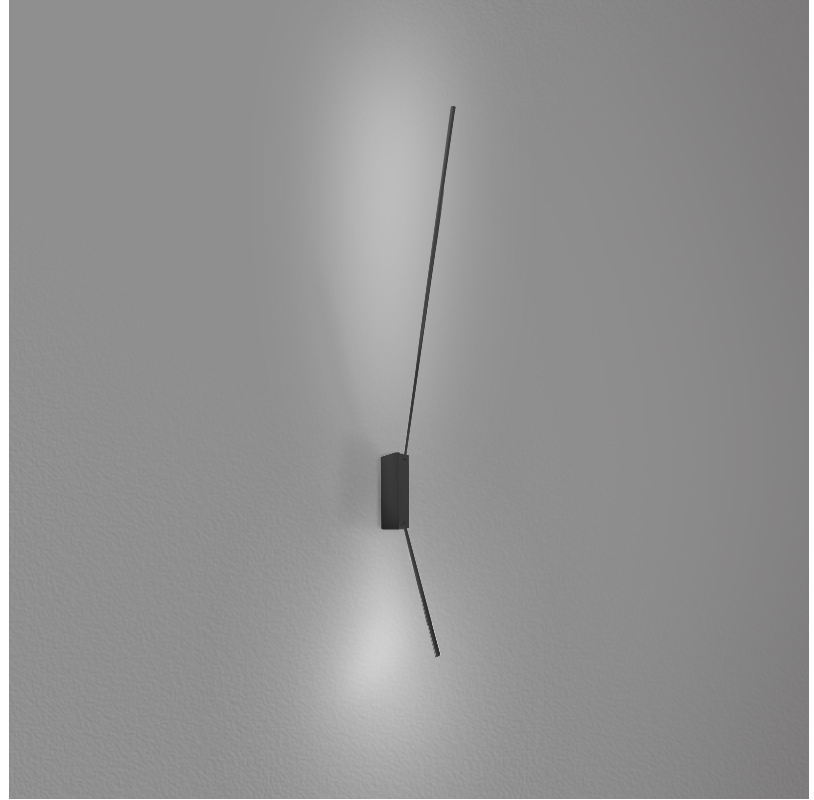

PROJECT	
TYPE	
SPECIFIER	
QUANTITY	
DATE	

SPILLO 2 ROD SURFACE

D42046- -

base number
 Color Temperature Finish Options

- To build a product code in our configurator select the specify button on the base model # product page
- To build a manual product code on this datasheet choose from the options listed below in blue font and add the suffix to the base model #

GENERAL

Series: Spillo
 Subseries: Spillo 2 Rod
 Brand: Icone
 Division: Design
 Mounting Type: Surface
 Mounting Location: Wall
 Subcategory: Ambient

PHYSICAL

Shape: Rectangle
 Width (mm): 32
 Width (in): 1 ¼
 Height (mm): 1090
 Height (in): 42 15/16
 Extension (mm): 660
 Extension (in): 26
 Light Distribution: Direct / Indirect
 Fixture Finish: WHI / WHC / BLK / BGD
 Fixture Material: Brass

LED

Color Temperature (°K): 2700 / 3000
 Nominal Lumen (lm): 990
 CRI: >90 CRI
 Lamp Life (hrs): 50000

OPTICAL

Adjustability: Tilt 90°

RATINGS AND CERTIFICATIONS

Certified By: Certified for North American Standards
 IP rating: IP20

GENERAL

Series: Spillo
 Subseries: Spillo 2 Rod
 Brand: Icone
 Division: Design
 Mounting Type: Recessed
 Mounting Location: Ceiling
 Subcategory: Ambient

PHYSICAL

Shape: Rectangle
 Length (mm): 50
 Length (in): 1 ¹⁵/₁₆
 Width (mm): 900
 Width (in): 35 ⁷/₁₆
 Height (mm): 600
 Height (in): 23 ⁵/₈
 Light Distribution: Adjustable
 Fixture Finish: WHI / BLK / CHR / BGD
 Fixture Material: Brass