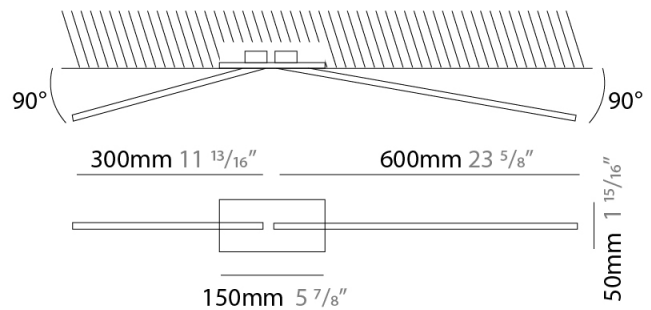

GENERAL

Series: Spillo
 Subseries: Spillo 2 Rod
 Brand: Icone
 Division: Design
 Mounting Type: Surface
 Mounting Location: Wall
 Subcategory: Ambient

PHYSICAL

Shape: Rectangle
 Width (mm): 32
 Width (in): 1 ¼
 Height (mm): 1090
 Height (in): 42 15/16
 Extension (mm): 660
 Extension (in): 26
 Light Distribution: Direct / Indirect
 Fixture Finish: WHI / WHC / BLK / BGD
 Fixture Material: Brass

GENERAL

Series: Spillo
 Subseries: Spillo 2 Rod
 Brand: Icone
 Division: Design
 Mounting Type: Recessed
 Mounting Location: Ceiling
 Subcategory: Ambient

PHYSICAL

Shape: Rectangle
 Length (mm): 50
 Length (in): 1 ¹⁵/₁₆
 Width (mm): 900
 Width (in): 35 ⁷/₁₆
 Height (mm): 600
 Height (in): 23 ⁵/₈
 Light Distribution: Adjustable
 Fixture Finish: WHI / BLK / CHR / BGD
 Fixture Material: Brass

LED

Color Temperature (°K): 2700 / 3000
 Nominal Lumen (lm): 990
 CRI: >90 CRI
 Lamp Life (hrs): 50000

OPTICAL

Adjustability: Tilt 90°

RATINGS AND CERTIFICATIONS

Certified By: Certified for North American Standards
 IP rating: IP20