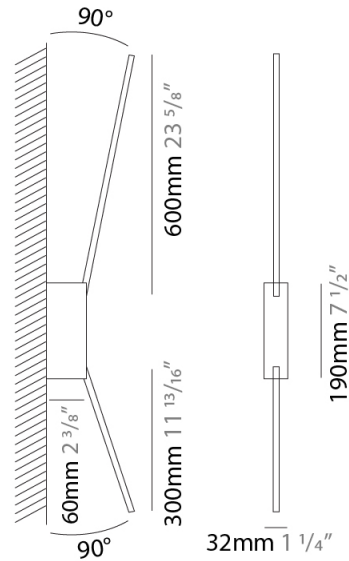

PROJECT	
TYPE	
SPECIFIER	
QUANTITY	
DATE	

SPILLO 2 ROD SURFACE

D42046- -

base number
 Color Temperature Finish Options

- To build a product code in our configurator select the specify button on the base model # product page
- To build a manual product code on this datasheet choose from the options listed below in blue font and add the suffix to the base model #

GENERAL

Series: Spillo
 Subseries: Spillo 2 Rod
 Brand: Icone
 Division: Design
 Mounting Type: Surface
 Mounting Location: Wall
 Subcategory: Ambient

PHYSICAL

Shape: Rectangle
 Width (mm): 32
 Width (in): 1 ¼
 Height (mm): 1090
 Height (in): 42 15/16
 Extension (mm): 660
 Extension (in): 26
 Light Distribution: Direct / Indirect
 Fixture Finish: WHI / WHC / BLK / BGD
 Fixture Material: Brass

LED

Color Temperature (°K): 2700 / 3000
 Nominal Lumen (lm): 990
 CRI: >90 CRI
 Lamp Life (hrs): 50000

OPTICAL

Adjustability: Tilt 90°

RATINGS AND CERTIFICATIONS

Certified By: Certified for North American Standards
 IP rating: IP20

GENERAL

Series: Spillo
 Subseries: Spillo 2 Rod
 Brand: Icone
 Division: Design
 Mounting Type: Recessed
 Mounting Location: Ceiling
 Subcategory: Ambient

PHYSICAL

Shape: Rectangle
 Length (mm): 50
 Length (in): 1 ¹⁵/₁₆
 Width (mm): 900
 Width (in): 35 ⁷/₁₆
 Height (mm): 600
 Height (in): 23 ⁵/₈
 Light Distribution: Adjustable
 Fixture Finish: WHI / BLK / CHR / BGD
 Fixture Material: Brass