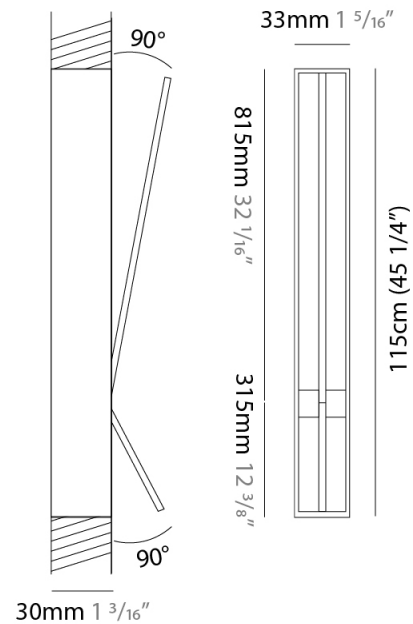

PROJECT	
TYPE	
SPECIFIER	
QUANTITY	
DATE	

SPILLO 2 ROD RECESSED

D46027- -

base number
Color   Temperature   Finish   Options

1. To build a product code in our configurator select the specify button on the base model # product page
2. To build a manual product code on this datasheet choose from the options listed below in blue font and add the suffix to the base model #

GENERAL

Series: Spillo
Subseries: Spillo 2 Rod
Brand: Icone
Division: Design
Mounting Type: Recessed
Mounting Location: Wall
Subcategory: Ambient

PHYSICAL

Shape: Rectangle
Width (mm): 33
Width (in): 1 ⁵/₁₆
Height (mm): 1150
Height (in): 45 ¹/₄
Min. Recessing Depth (mm): 30
Min. Recessing Depth (in): 1 ³/₁₆
Light Distribution: Adjustable
Fixture Finish: WHI / BLK / CHR / BGD
Fixture Material: Brass

ELECTRICAL

Lamp Type: LED
Total Output Wattage (W): 14.52
Dimming: 0-10V Dimming
Driver Included: No
Driver Location: Remote
Driver Type: Constant Voltage - 120Vac
Driver Class: Class 2
Input Voltage (V): 120 - 277
Output Voltage (V): 12
Upon Request: (Not included, see components) 0-10Vdc dimming / 277Vac

LED

Color Temperature (°K): 2700 / 3000
Nominal Lumen (lm): 1210
CRI: >90 CRI
Lamp Life (hrs): 50000

OPTICAL

Adjustability: Tilt 90°

RATINGS AND CERTIFICATIONS

Certified By: Certified for North American Standards
IP rating: IP20