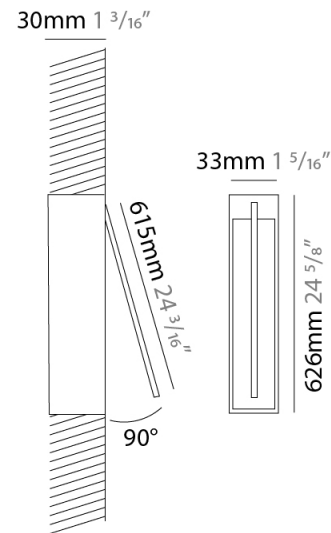

PROJECT	_____
TYPE	_____
SPECIFIER	_____
QUANTITY	_____
DATE	_____

SPILLO 1 ROD RECESSED

D46008- _____ - _____
base number   Color   Finish
                                         Temperature   Options

1. To build a product code in our configurator select the specify button on the base model # product page
2. To build a manual product code on this datasheet choose from the options listed below in blue font and add the suffix to the base model #

GENERAL

Series: Spillo
Subseries: Spillo 1 Rod
Brand: Icone
Division: Design
Mounting Type: Recessed
Mounting Location: Wall
Subcategory: Ambient

PHYSICAL

Shape: Rectangle
Width (mm): 33
Width (in): 1 5/16
Height (mm): 626
Height (in): 24 5/8
Min. Recessing Depth (mm): 30
Min. Recessing Depth (in): 1 3/16
Light Distribution: Adjustable
Fixture Finish: WHI / BLK / CHR / BGD
Fixture Material: Brass

ELECTRICAL

Lamp Type: LED
Total Output Wattage (W): 7.92
Dimming: 0-10V Dimming
Driver Included: No
Driver Location: Remote
Driver Type: Constant Voltage - 120Vac
Driver Class: Class 2
Input Voltage (V): 120
Output Voltage (V): 12
Upon Request: (Not included, see components) 0-10Vdc dimming / 277Vac

LED

Color Temperature (°K): 2700 / 3000
Nominal Lumen (lm): 660
CRI: >90 CRI
Lamp Life (hrs): 50000

OPTICAL

Adjustability: Tilt 120°

RATINGS AND CERTIFICATIONS

Certified By: Certified for North American Standards
IP rating: IP20