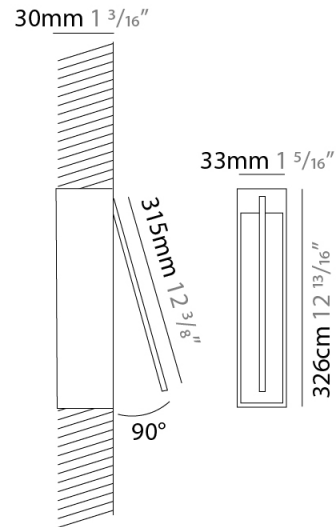

PROJECT	_____
TYPE	_____
SPECIFIER	_____
QUANTITY	_____
DATE	_____

SPILLO 1 ROD RECESSED

D46005- _____ - _____
base number   Color   Finish
                         Temperature   Options

1. To build a product code in our configurator select the specify button on the base model # product page
2. To build a manual product code on this datasheet choose from the options listed below in blue font and add the suffix to the base model #

GENERAL

Series: Spillo
Subseries: Spillo 1 Rod
Brand: Icone
Division: Design
Mounting Type: Recessed
Mounting Location: Wall
Subcategory: Ambient

PHYSICAL

Shape: Rectangle
Width (mm): 33
Width (in): 1 ⁵/₁₆
Height (mm): 326
Height (in): 12 ¹³/₁₆
Min. Recessing Depth (mm): 30
Min. Recessing Depth (in): 1 ³/₁₆
Light Distribution: Adjustable
[Fixture Finish: WHI / BLK / CHR / BGD](#)
Fixture Material: Brass

ELECTRICAL

Lamp Type: LED
Total Output Wattage (W): 3.96
Dimming: 0-10V Dimming
Driver Included: No
Driver Location: Remote
Driver Type: Constant Voltage - 120 / 277Vac
Driver Class: Class 2
Input Voltage (V): 120 - 277
Output Voltage (V): 12
Upon Request: (Not included, see components) 0-10Vdc dimming / 277Vac

LED

[Color Temperature (°K): 2700 / 3000](#)
Nominal Lumen (lm): 330
CRI: >90 CRI
Lamp Life (hrs): 50000

OPTICAL

Adjustability: Tilt 120°

RATINGS AND CERTIFICATIONS

Certified By: Certified for North American Standards
IP rating: IP20