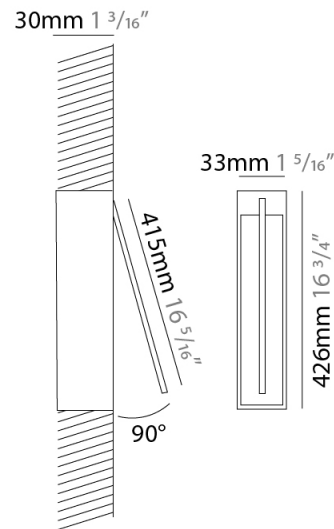

PROJECT
TYPE
SPECIFIER
QUANTITY
DATE

SPILLO 1 ROD RECESSED

D46006- -
base number   Color   Finish
                         Temperature   Options

1. To build a product code in our configurator select the specify button on the base model # product page
2. To build a manual product code on this datasheet choose from the options listed below in blue font and add the suffix to the base model #

GENERAL

Series: Spillo
Subseries: Spillo 1 Rod
Brand: Icone
Division: Design
Mounting Type: Recessed
Mounting Location: Wall
Subcategory: Ambient

PHYSICAL

Shape: Rectangle
Width (mm): 33
Width (in): 1 ⁵/₁₆
Height (mm): 426
Height (in): 16 ³/₄
Min. Recessing Depth (mm): 30
Min. Recessing Depth (in): 1 ³/₁₆
Light Distribution: Adjustable
Fixture Finish: WHI / BLK / CHR / BGD
Fixture Material: Brass

ELECTRICAL

Lamp Type: LED
Total Output Wattage (W): 4.8
Dimming: 0-10V Dimming
Driver Included: No
Driver Location: Remote
Driver Type: Constant Voltage - 120Vac
Driver Class: Class 2
Input Voltage (V): 120
Output Voltage (V): 12
Upon Request: (Not included, see components) 0-10Vdc dimming / 277Vac

LED

Color Temperature (°K): 2700 / 3000
Nominal Lumen (lm): 440
CRI: >90 CRI
Lamp Life (hrs): 50000

OPTICAL

Adjustability: Tilt 120°

RATINGS AND CERTIFICATIONS

Certified By: Certified for North American Standards
IP rating: IP20