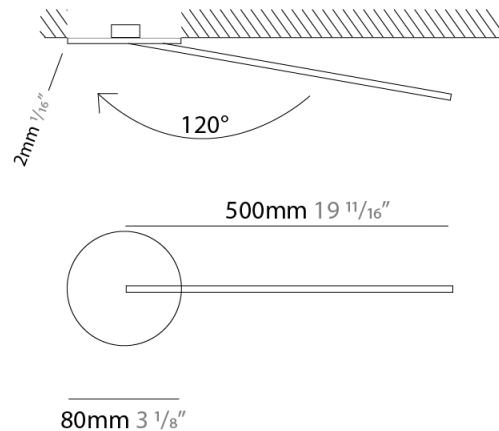

SPILLO 1 ROD RECESSED

D46023- _____ - _____
base number   Color   Finish
                         Temperature   Options

1. To build a product code in our configurator select the specify button on the base model # product page
2. To build a manual product code on this datasheet choose from the options listed below in blue font and add the suffix to the base model #

GENERAL

Series: Spillo
Subseries: Spillo 1 Rod
Partner: Icone
Division: Design
Installation: Recessed
Product Type: Ceiling Recessed
Mounting Location: Ceiling
Light Distribution: Adjustable

PHYSICAL

Shape: Rectangle
Width (mm): 50
Width (in): 1 ¹⁵/₁₆
Height (mm): 500
Height (in): 19 ¹¹/₁₆
Fixture Finish: WHI / BLK / CHR / BGD
Fixture Material: Brass

ELECTRICAL

Lamp Type: LED
Total Output Wattage (W): 6.6
Dimming: 0-10V Dimming
Driver Included: No
Driver Location: Remote
Driver Type: Constant Voltage - 120Vac
Driver Class: Class 2
Input Voltage (V): 120
Output Voltage (V): 12
Upon Request: (Not included, see components) 0-10Vdc dimming / 277Vac

LED

Color Temperature (°K): 2700 / 3000
Nominal Lumen (lm): 550
CRI: >90 CRI
Lamp Life (hrs): 50000

OPTICAL

Adjustability: Tilt 120°

RATINGS AND CERTIFICATIONS

Certified By: Certified for North American Standards
IP rating: IP20