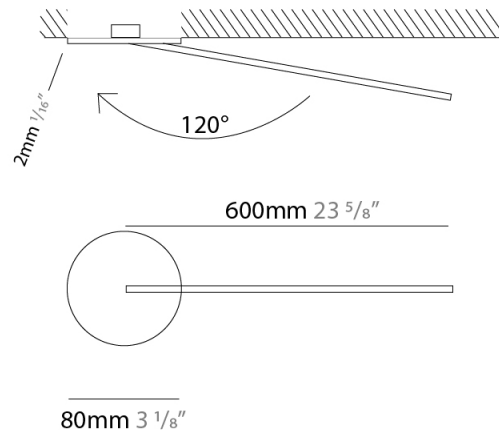

SPILLO 1 ROD RECESSED

D46024- _____ - _____
base number   Color   Finish
                         Temperature   Options

1. To build a product code in our configurator select the specify button on the base model # product page
2. To build a manual product code on this datasheet choose from the options listed below in blue font and add the suffix to the base model #

GENERAL

Series: Spillo
Subseries: Spillo 1 Rod
Partner: Icone
Division: Design
Installation: Recessed
Product Type: Ceiling Recessed
Mounting Location: Ceiling
Light Distribution: Adjustable

PHYSICAL

Shape: Rectangle
Width (mm): 50
Width (in): $1 \frac{15}{16}$
Height (mm): 600
Height (in): $23 \frac{5}{8}$
Fixture Finish: WHI / BLK / CHR / BGD
Fixture Material: Brass

ELECTRICAL

Lamp Type: LED
Total Output Wattage (W): 7.92
Dimming: Non-Dimmable
Driver Included: No
Driver Location: Remote
Driver Type: Constant Voltage - 120Vac
Driver Class: Class 2
Input Voltage (V): 120
Output Voltage (V): 12
Upon Request: (Not included, see components) 0-10Vdc dimming / 277Vac

LED

Color Temperature (°K): 2700 / 3000
Nominal Lumen (lm): 660
CRI: >90 CRI
Lamp Life (hrs): 50000

OPTICAL

Adjustability: Tilt 120°

RATINGS AND CERTIFICATIONS

Certified By: Certified for North American Standards
IP rating: IP20