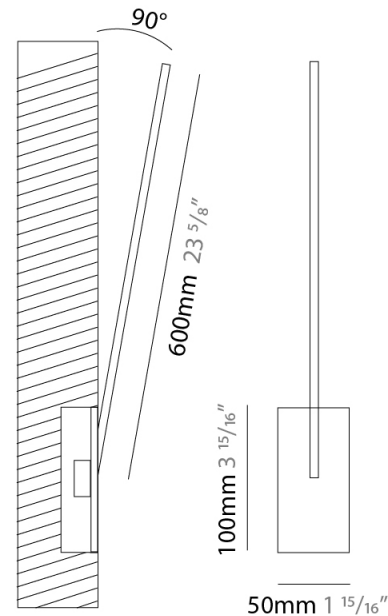

PROJECT	_____
TYPE	_____
SPECIFIER	_____
QUANTITY	_____
DATE	_____

SPILLO 1 ROD RECESSED

D46016- _____ - _____
base number   Color   Finish
                         Temperature   Options

1. To build a product code in our configurator select the specify button on the base model # product page
2. To build a manual product code on this datasheet choose from the options listed below in blue font and add the suffix to the base model #

GENERAL

Series: Spillo
Subseries: Spillo 1 Rod
Partner: Icone
Division: Design
Installation: Recessed
Product Type: Wall Recessed
Mounting Location: Wall
Light Distribution: Adjustable

PHYSICAL

Shape: Rectangle
Width (mm): 50
Width (in): 1 ¹⁵/₁₆"
Height (mm): 600
Height (in): 23 ⁵/₈"
[Fixture Finish: WHI / BLK / CHR / BGD](#)
Fixture Material: Brass

ELECTRICAL

Lamp Type: LED
Total Output Wattage (W): 7.92
Dimming: 0-10V Dimming
Driver Included: No
Driver Location: Remote
Driver Type: Constant Voltage - 120Vac
Driver Class: Class 2
Input Voltage (V): 120
Output Voltage (V): 12
Upon Request: (Not included, see components) 0-10Vdc dimming / 277Vac

LED

[Color Temperature (°K): 2700 / 3000](#)
Nominal Lumen (lm): 660
CRI: >90 CRI
Lamp Life (hrs): 50000

OPTICAL

Adjustability: Tilt 120°

RATINGS AND CERTIFICATIONS

Certified By: Certified for North American Standards
IP rating: IP20