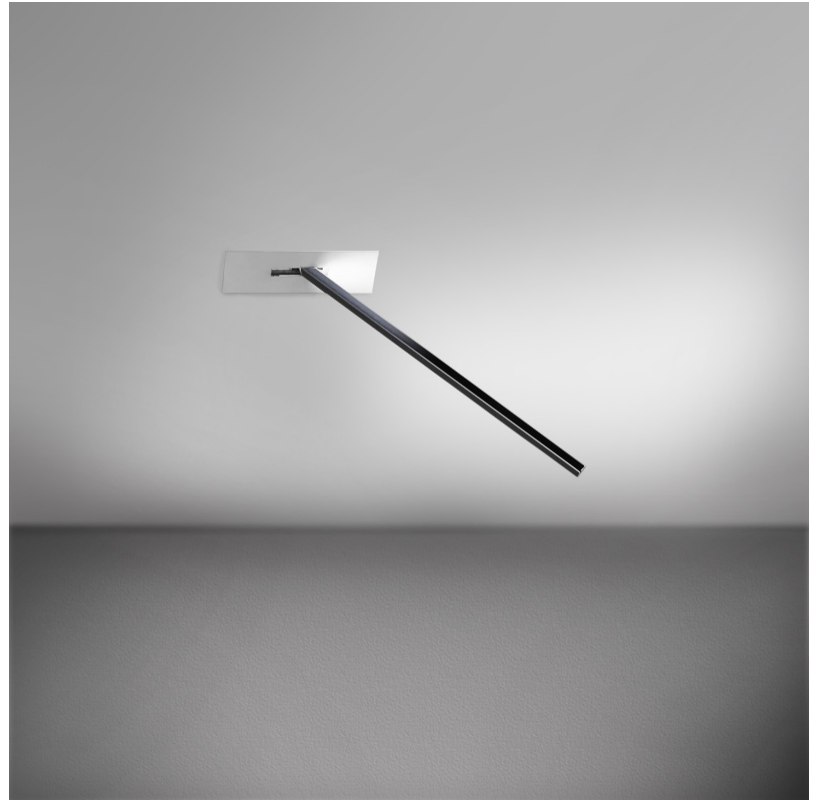

PROJECT
TYPE
SPECIFIER
QUANTITY
DATE

SPILLO 1 ROD RECESSED

D46014- -
base number   Color   Finish
                          Temperature   Options

1. To build a product code in our configurator select the specify button on the base model # product page
2. To build a manual product code on this datasheet choose from the options listed below in blue font and add the suffix to the base model #

GENERAL

Series: Spillo
Subseries: Spillo 1 Rod
Partner: Icone
Division: Design
Installation: Recessed
Product Type: Ceiling Recessed
Mounting Location: Ceiling
Light Distribution: Adjustable

PHYSICAL

Shape: Rectangle
Width (mm): 50
Width (in): 1 ¹⁵/₁₆"
Height (mm): 400
Height (in): 15 ³/₄"
Fixture Finish: WHI / BLK / CHR / BGD
Fixture Material: Brass

ELECTRICAL

Lamp Type: LED
Total Output Wattage (W): 4.8
Dimming: 0-10V Dimming
Driver Included: No
Driver Location: Remote
Driver Type: Constant Voltage - 120Vac
Driver Class: Class 2
Input Voltage (V): 120
Output Voltage (V): 12
Upon Request: (Not included, see components) 0-10Vdc dimming / 277Vac

LED

Color Temperature (°K): 2700 / 3000
Nominal Lumen (lm): 440
CRI: >90 CRI
Lamp Life (hrs): 50000

OPTICAL

Adjustability: Tilt 120°

RATINGS AND CERTIFICATIONS

Certified By: Certified for North American Standards
IP rating: IP20