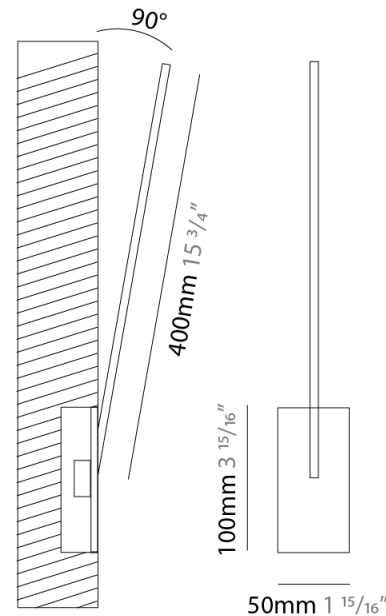

PROJECT
TYPE
SPECIFIER
QUANTITY
DATE

SPILLO 1 ROD RECESSED

D46014- -
base number   Color   Finish
                          Temperature   Options

1. To build a product code in our configurator select the specify button on the base model # product page
2. To build a manual product code on this datasheet choose from the options listed below in blue font and add the suffix to the base model #

GENERAL

Series: Spillo
Subseries: Spillo 1 Rod
Partner: Icone
Division: Design
Installation: Recessed
Product Type: Ceiling Recessed
Mounting Location: Ceiling
Light Distribution: Adjustable

PHYSICAL

Shape: Rectangle
Width (mm): 50
Width (in): 1 ¹⁵/₁₆"
Height (mm): 400
Height (in): 15 ³/₄"
Fixture Finish: WHI / BLK / CHR / BGD
Fixture Material: Brass

ELECTRICAL

Lamp Type: LED
Total Output Wattage (W): 4.8
Dimming: 0-10V Dimming
Driver Included: No
Driver Location: Remote
Driver Type: Constant Voltage - 120Vac
Driver Class: Class 2
Input Voltage (V): 120
Output Voltage (V): 12
Upon Request: (Not included, see components) 0-10Vdc dimming / 277Vac

LED

Color Temperature (°K): 2700 / 3000
Nominal Lumen (lm): 440
CRI: >90 CRI
Lamp Life (hrs): 50000

OPTICAL

Adjustability: Tilt 120°

RATINGS AND CERTIFICATIONS

Certified By: Certified for North American Standards
IP rating: IP20