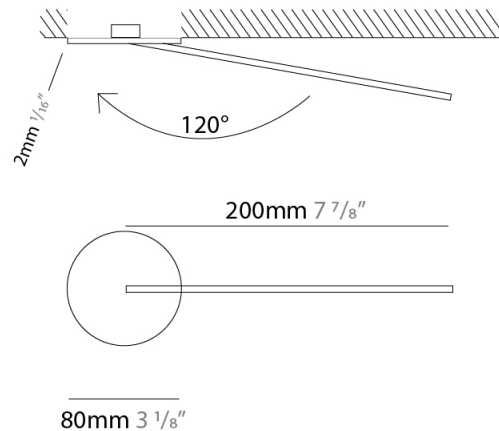

PROJECT	_____
TYPE	_____
SPECIFIER	_____
QUANTITY	_____
DATE	_____

SPILLO 1 ROD RECESSED

D46020- _____ - _____
base number   Color   Finish
                         Temperature   Options

1. To build a product code in our configurator select the specify button on the base model # product page
2. To build a manual product code on this datasheet choose from the options listed below in blue font and add the suffix to the base model #

GENERAL

Series: Spillo
Subseries: Spillo 1 Rod
Partner: Icone
Division: Design
Installation: Recessed
Product Type: Ceiling Recessed
Mounting Location: Ceiling
Light Distribution: Adjustable

PHYSICAL

Shape: Rectangle
Width (mm): 50
Width (in): 1 ¹⁵/₁₆
Height (mm): 200
Height (in): 7 ⁷/₈
Fixture Finish: WHI / BLK / CHR / BGD
Fixture Material: Brass

ELECTRICAL

Lamp Type: LED
Total Output Wattage (W): 2.64
Dimming: 0-10V Dimming
Driver Included: No
Driver Location: Remote
Driver Type: Constant Voltage - 120 / 277Vac
Driver Class: Class 2
Input Voltage (V): 120 - 277
Output Voltage (V): 12
Upon Request: (Not included, see components) 0-10Vdc dimming / 277Vac

LED

Color Temperature (°K): 2700 / 3000
Nominal Lumen (lm): 220
CRI: >90 CRI
Lamp Life (hrs): 50000

OPTICAL

Adjustability: Tilt 120°

RATINGS AND CERTIFICATIONS

Certified By: Certified for North American Standards
IP rating: IP20