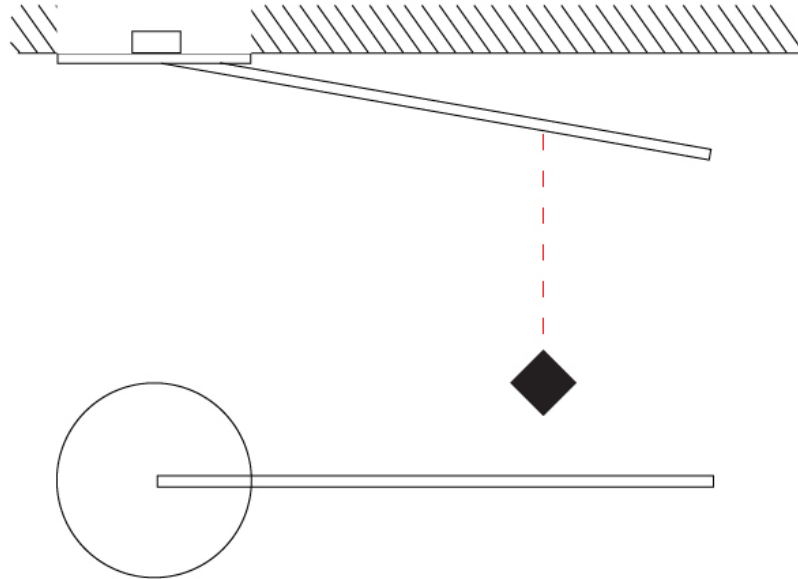

SPILO 1 ROD RECESSED

D46025-

PROJECT

TYPE

SPECIFIER

QUANTITY

DATE

D