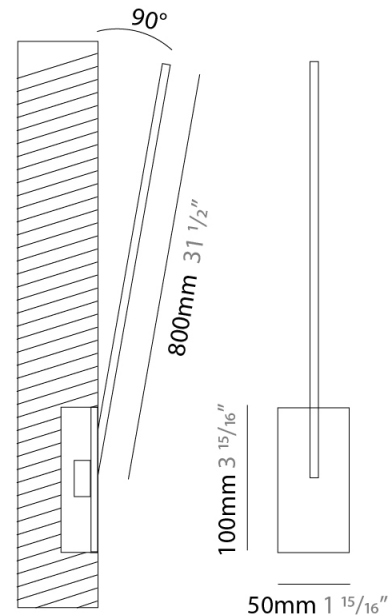

SPILLO 1 ROD RECESSED

D46018- _____ - _____
base number   Color   Finish
                                         Temperature   Options

1. To build a product code in our configurator select the specify button on the base model # product page
2. To build a manual product code on this datasheet choose from the options listed below in blue font and add the suffix to the base model #

GENERAL

Series: Spillo
Subseries: Spillo 1 Rod
Partner: Icone
Division: Design
Installation: Recessed
Product Type: Ceiling Recessed
Mounting Location: Ceiling
Light Distribution: Adjustable

PHYSICAL

Shape: Rectangle
Width (mm): 50
Width (in): 1 ¹⁵/₁₆
Height (mm): 800
Height (in): 31 ¹/₂
Fixture Finish: WHI / BLK / CHR / BGD
Fixture Material: Brass

ELECTRICAL

Lamp Type: LED
Total Output Wattage (W): 10.56
Dimming: 0-10V Dimming
Driver Included: No
Driver Location: Remote
Driver Type: Constant Voltage - 120Vac
Driver Class: Class 2
Input Voltage (V): 120
Output Voltage (V): 12
Upon Request: (Not included, see components) 0-10Vdc dimming / 277Vac

LED

Color Temperature (°K): 2700 / 3000
Nominal Lumen (lm): 880
CRI: >90 CRI
Lamp Life (hrs): 50000

OPTICAL

Adjustability: Tilt 120°

RATINGS AND CERTIFICATIONS

Certified By: Certified for North American Standards
IP rating: IP20