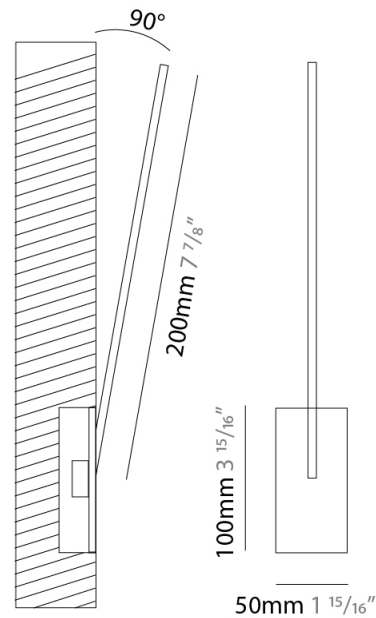

SPILLO 1 ROD RECESSED

D46012- -

base number
Color   Temperature   Finish   Options

1. To build a product code in our configurator select the specify button on the base model # product page
2. To build a manual product code on this datasheet choose from the options listed below in blue font and add the suffix to the base model #

GENERAL

Series: Spillo
Subseries: Spillo 1 Rod
Partner: Icone
Division: Design
Installation: Recessed
Product Type: Ceiling Recessed
Mounting Location: Ceiling
Light Distribution: Adjustable

PHYSICAL

Shape: Rectangle
Width (mm): 50
Width (in): 1 ¹⁵/₁₆
Height (mm): 200
Height (in): 7 ⁷/₈
Fixture Finish: WHI / BLK / CHR / BGD
Fixture Material: Brass

ELECTRICAL

Lamp Type: LED
Total Output Wattage (W): 2.64
Dimming: 0-10V Dimming
Driver Included: No
Driver Location: Remote
Driver Type: Constant Voltage - 120 / 277Vac
Driver Class: Class 2
Input Voltage (V): 120 - 277
Output Voltage (V): 12
Upon Request: (Not included, see components) 0-10Vdc dimming / 277Vac

LED

Color Temperature (°K): 2700 / 3000
Nominal Lumen (lm): 220
CRI: >90 CRI
Lamp Life (hrs): 50000

OPTICAL

Adjustability: Tilt 120°

RATINGS AND CERTIFICATIONS

Certified By: Certified for North American Standards
IP rating: IP20